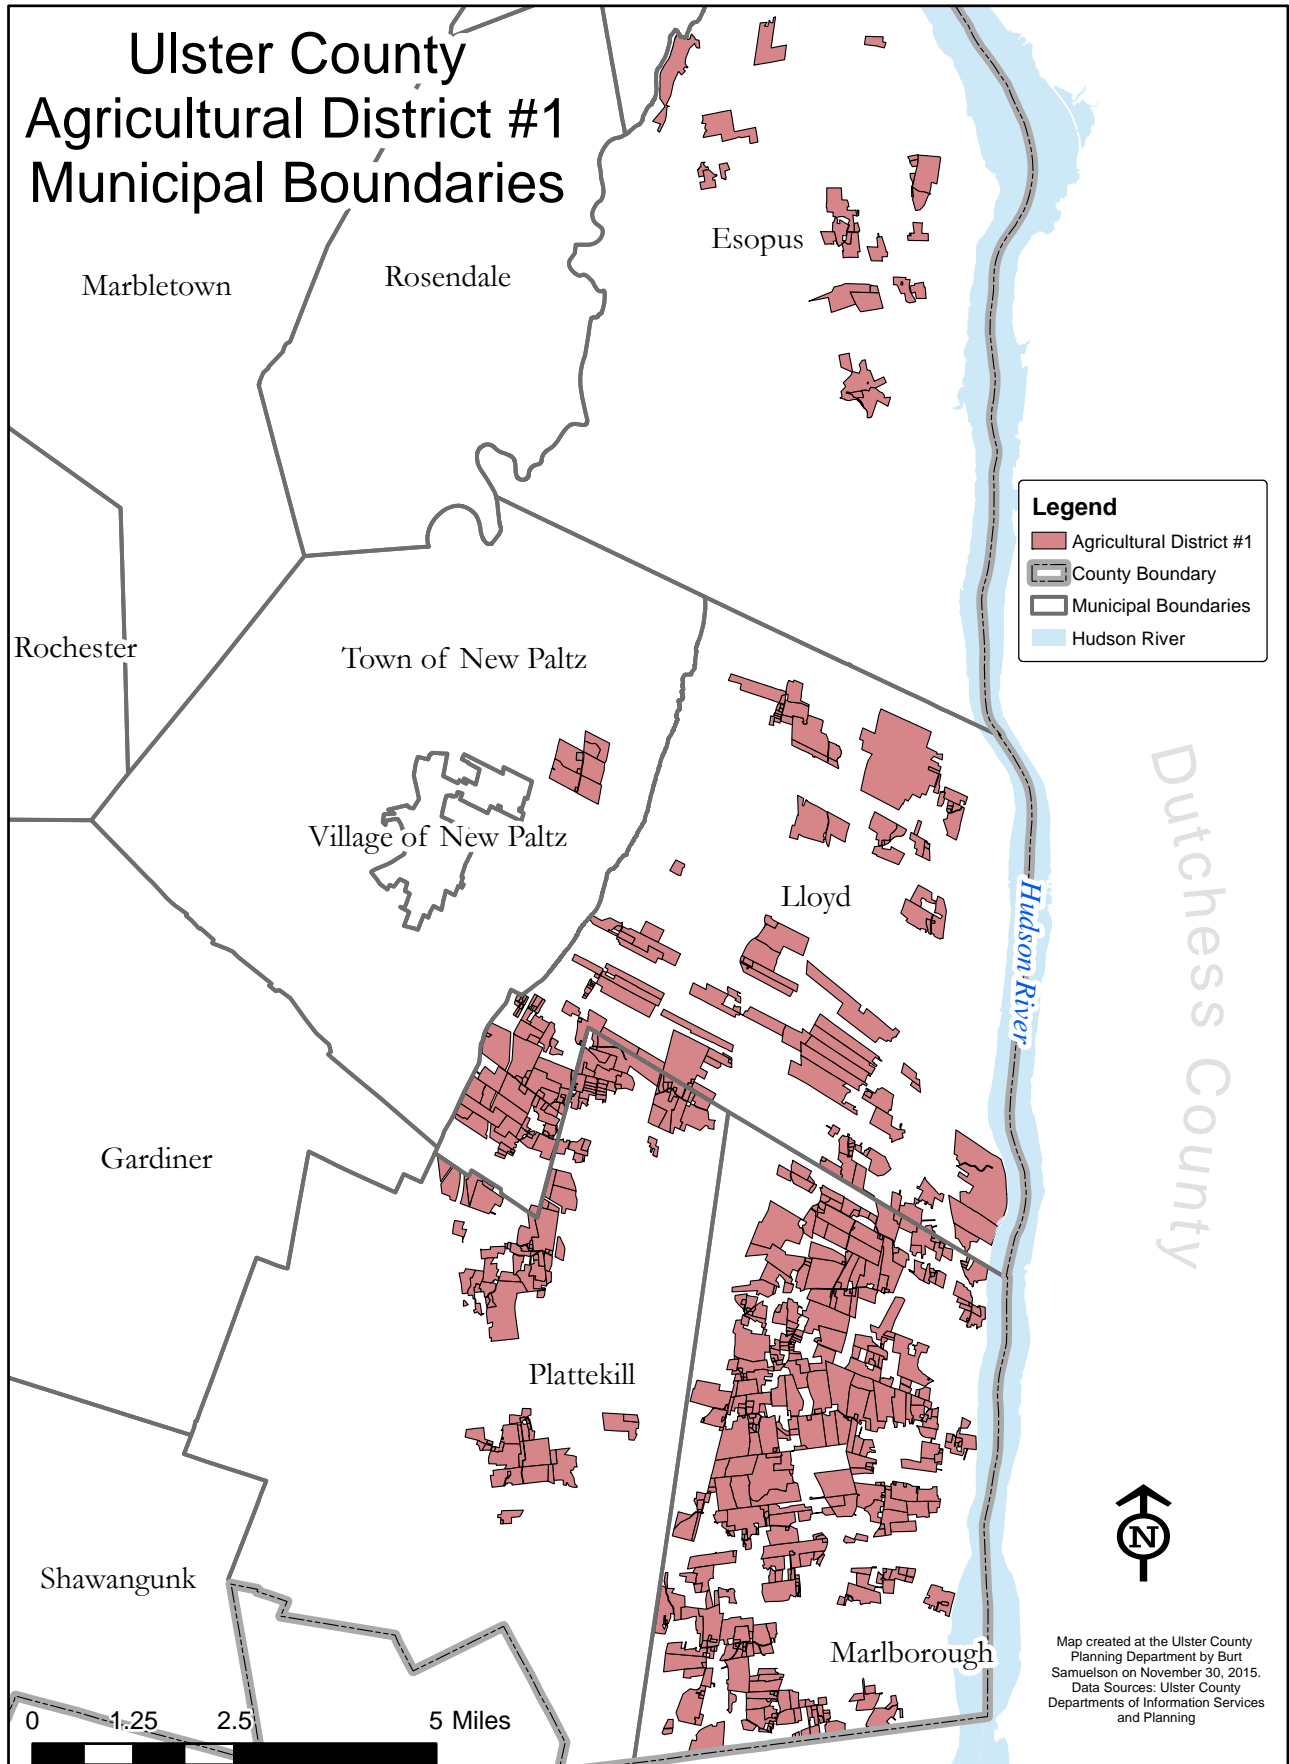

Ulster County Agricultural District #1 Municipal Boundaries

Legend

- Agricultural District #1
- County Boundary
- Municipal Boundaries
- Hudson River

Dutchess County

0 1.25 2.5 5 Miles