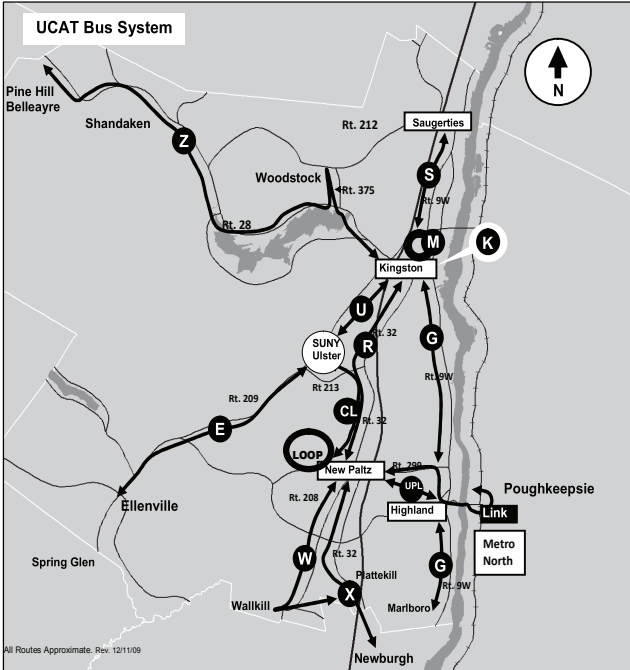

Ulster County Area Transit Service Area Route Key

2 0 1 5

- All routes
- Saturday S,K,Z,E,UPL Columbus Day 10/12 UPL only
- Sunday G,UPL
- No Service

- CL** College LINK SUNY NP/Ulster connect U,E
- E** Ellenville to SUNY Ulster to Kingston (U)
- G** Kingston to Marlboro connect Metro North
- K** Kingston / Saugerties connect 9W Mall (M)
- M** Mall LOOP connect to Kingston/Saugerties
- NPL** New Paltz LOOP connect UPL,X,W,CL
- R** Kingston / New Paltz connect UPL,X,W,CL
- S** Saugerties / Kingston connect 9W Mall (M)
- U** Kingston to SUNY Ulster to Ellenville (E)
- UPL** Rosendale to Metro North Poughkeepsie
- W** New Paltz, Walkkill & Plattekill
- X** New Paltz to Newburgh
- Z** Kingston, Woodstock, Phoenecia, Belleayre East to Kingston connects to K,S,U,R

June

Su	M	Tu	W	Th	F	Sa
						1
		2	3	4	5	6
7	8	9	10	11	12	13
14	15	16	17	18	19	20
21	22	23	24	25	26	27
28	29	30				

December

Su	M	Tu	W	Th	F	Sa
						1
		2	3	4	5	6
7	8	9	10	11	12	13
14	15	16	17	18	19	20
21	22	23	24	25	26	27
28	29	30	31			