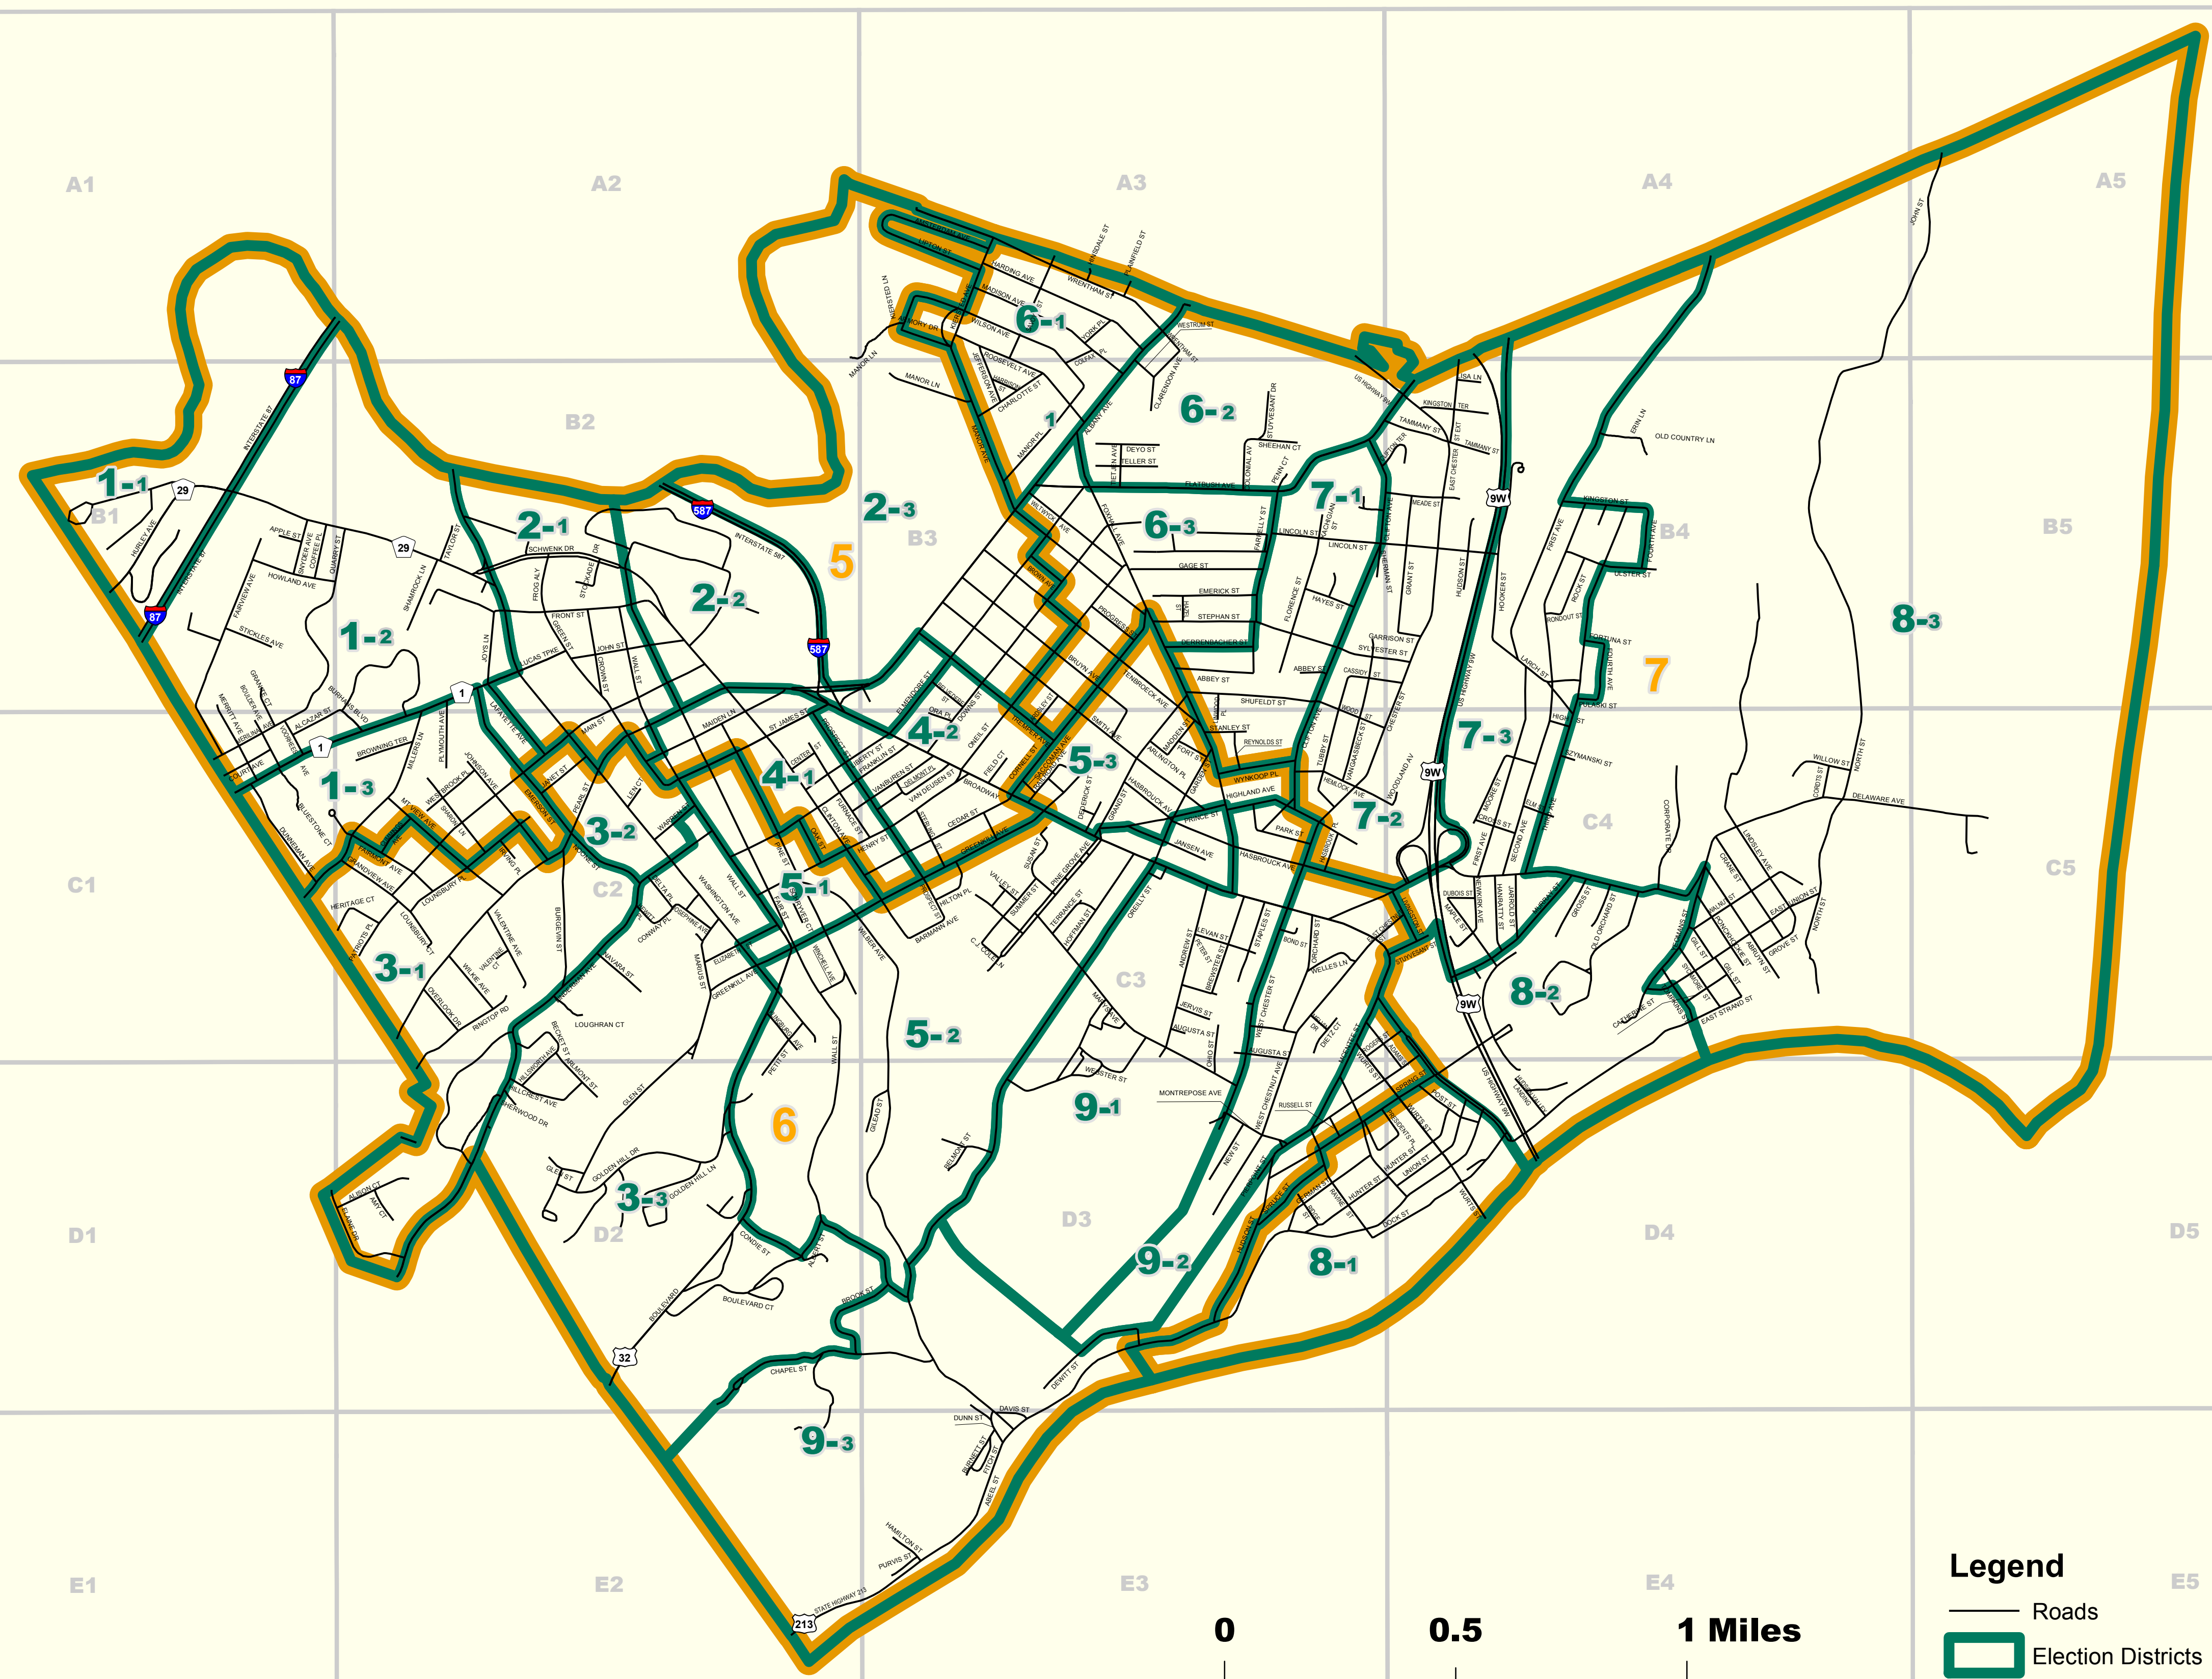

City of Kingston - Election District Boundaries

STREET INDEX

ABBEY ST B3	GLEN ST C2 D2	PARK ST C3
ABEEL ST D3 D4 E2 E3	GOLDEN HILL DR D2	PATRIOTS PL C2
ABRYN ST C4	GOLDEN HILL LN D2	PEARL ST E2 C2
ADAMS ST C3 C4 D4	GRAND ST B3 C3	PENN CT B3
ALBANY AVE A3 B2 B3	GRANDVIEW AVE C2	PETERS ST C3
ALBERT ST D2	GRANITE CT B1 C1	PETTIT AVE C2 D2
ALCAZAR AVE B2 C1 C2	GRANT ST B4	PIERPOINT ST D3 D4
ALISON CT D2	GREEN ST B2 C2	PINE GROVE AVE C3
AMSTERDAM AVE A3	GREENKILL AVE C2 C3	PINE ST C2
AMY CT D2	GROSS ST C4	PLAINFIELD ST A3
ANDREW ST C3	GROVE ST C4	PLYMOUTH AVE B2 C2
APPLE ST B1	HAMILTON ST E3	PONCKHOCKIE ST C4
ARDSLEY ST B3 C3	HANRATTY ST C4	POST ST D4
ARLINGTON PL C3	HARRINGTON AVE A3	PRESIDENTS PL D3 D4
ARLINGTON ST C2 D2	HARRISON ST B3	PRINCE ST C3
ARMORY DR A3	HASBROUCK AVE C3 C4	PROGRESS ST B3
AUGUSTA ST C3	HASBROUCK PL C3	PROSPECT ST C2 C3
BARMANN AVE C3	HAYES ST B3	PULASKI ST B4
BECKET ST C2	HAZEL ST B3	PURVIS ST E3
BELMONT ST D3	HEMLOCK AVE C3	QUARRY ST B1 B2
BELVEDERE ST B3	HEMLOCK AVENUE EXT C3 C4	R GLEN ST D2
BLESTONE CT C1	HENRY ST C2 C3	RAILROAD AVE C3
BOND ST C3	HERITAGE CT C2	RAMP C4
BOULDER AVE C1	HEWITT PL C2	RAVINE ST D3
BOULEVARD C2 D2	HIGH ST C4	REYNOLDS ST C3
BOULEVARD CT D2	HIGHLAND AVE C3	RIDGE ST D3
BREWSTER ST C3	HILLCREST AVE D2	RINGTON RD C2 D2
BROADWAY B2 C2 C3 C4 D4	HILLSWORTH AVE C2 D2	ROCK ST B4
BROOK ST D2 D3	HILTON PL C3	ROGERS ST C3 C4
BURKEVIL ST C2	HINDSDALE ST A3	RONCOUT DR C4 D4
BURKINS BLVD B2 C2	HOFFMAN ST C3	RONCOUT LN D3 D4
BURNETT ST E3	HONE ST D3 D4	ROOSEVELT AVE A3 B3
C.J. COLE LN C3	HOOKER ST B4	ROUTE 32 D2
CASSIDY ST B3 B4	HOWLAND AVE B1 B2	RUSSELL ST D3
CATHERINE ST C4	HUDSON ST D3	SACCOMAN AVE C3
CEDAR ST C3	HUDSON VALLEY LNDG D4	SAVOY ST A3
CENTER ST C2	HUNTER ST D3 D4	SCHUYLER CT C2
CHAPEL ST D2 D3	HURLEY AVE B1 B2	SCHWENK DR B2
CHARLOTTE ST B3	HUTTON ST B4	SECOND AVE B4 C4
CHESTER ST B4 C3 C4 D3	INTERSTATE 587 B2	SHAMROCK LN B2
CHESTER STREET BYP B3 B4	INTERSTATE 87 A1 A2 B1	SHARON LN C2
CHESTER STREET EXT B4	INTERSTATE 87 RAMP B1	SHEEHAN CT B3
CHESTNUT ST C3 C4 D3	IRVING PL C2	SHERMAN ST B3
CLARENDON AVE A3 B3	JANET ST C2	SHERWOOD DR D2
CLIFTON AVE B3 B4 C3	JANSEN AVE C3	SHUFELDT ST B3
CLINTON TER B3 B4	JARROLD ST C4	SHERWOOD DR D2
CLINTON AVE B2 C2 C3	JEFFERSON AVE A3 B3	SHUFELDT ST B3
COFFEY PL B1	JERVIS AVE C3	SMITH AVE B3 C3
COLFAX PL A3 B3	JOHN ST A5 B2	SMYHER AVE B1
COLONIAL DR B3	JOHNSTON AVE C2	SPRING ST D3 D4
CONDIE ST D2	JOSEPHINE AVE C2	SPRUCE ST D3
CORNWAY PL C2	JOYS LN B2	ST JAMES CT B3
CORNELL ST B3 C3	KACHIGAN ST B3	ST JAMES ST B2 B3 C2
CORPORATE AVE C4	KIERSTED AVE A3	STANLEY ST C3
COURT AVE C1	KIERSTED LN A3	STAPLES ST C3
CRANE ST C4	KINGSTON ST B4	STATE HIGHWAY 213 E2
CROSS ST C4	KINGSTON TER B4	STEPHAN ST B3
CROWN ST B2	KLINGBERG AVE C2	STERLING ST C3
CUMMINGS AVE C2	LA FAYETTE AVE B2 C2	STICKLES AVE B1
DANNY CIR D2	LARCH ST B4	STOCKADE DR B2
DAVIS ST E3	LEN CT C2	STRAND ST C4 D4
DELAWARE AVE C3 C4 C5	LEMAN ST C3	STUYVESANT ST C4
DELMONT PL C3	LIBERTY ST C2 C3	SUMNER ST C3
DELTA PL C2	LINCOLN ST B3 B4	SUSAN ST C3
DERRENBACHER ST B3	LINDERMANN AVE C2 D2	SYCAMORE ST C4
DEWITT ST D3	LINDERMANN AVENUE EXTENSION D2	SYLVESTER ST B3 B4
DEYO ST B3	LINDSLEY AVE C4	SYNANAKI ST C4
DIETZ CT C3	LINWOOD PL B3 C3	TAMMANY ST B3 B4
DOCK ST D3 D4	LIPTON ST A3	TAYLOR ST B2
DOWNES ST B3 C3	LISA LN B4	TELLER ST B3
DUBOIS ST C4	LIVINGSTON CT C4	TENEBROCK AVE B3 C3
DUNN ST E3	LOUNSBURY CT C2	TERRANCE ST C3
DUNNEMAN AVE C1	LOUNSBURY PL C2	THIRD AVE B4 C4
ELAINE DR D1 D2	LUCAS AVE B2 C1 C2	THOMAS ST C3
ELIZABETH ST C2	LUCAS TRKE C1	TIETJEN AVE B3
ELM ST C4	MADISON AVE A3 B3	TOMPKINS ST C4
ELMENDORF ST B3 C3	MADISON AVE A3 B3	TREMPER AVE B3 C3
EMERICK ST B3	MAIDEN LN B2 C2	TRENTON ST C3
EMERSON ST B2 C2	MAIN ST B2 C2	TUBBY ST B3 C3
ERIN LN B4	MANOR AVE A3 B3	ULSTER ST B4
FAIR ST B2 C2	MANOR LK A2 A3 B2 B3	UNION ST C4 D4
FAIRMONT AVE C1 C2	MANOR PL B3	US HIGHWAY 9W A4 B4 C4 D4
FAIRVIEW AVE B1 C1	MAPLE ST C4	VALENTINE AVE C2
FAIRVIEW AVENUE EXT B1	MARIUS ST C2	VALENTINE CT C2
FARRELLY ST B3	MARVIS AVE C3 D3	VALLEY ST C3
FASHION LN C3	MCENTEE ST C3 D3	VANBUREN ST C2 C3
FIELD CT C3	MEADE ST B3 B4	VANDEUSEN ST C3
FIRST AVE A4 B4 C4	MELVIN DR C3	VAORHEES AVE C1
FITCH ST E3	MERLINA AVE B1 C1	WALL ST B2 C2 D2 D3
FLATBUSH AVE B3 B4	MERRITT AVE B1 C1	WALNUT ST C4
FLORENCE ST B3	MILLERS LN B2 C1 C2	WARREN ST C2
FORT ST C3	MONTEPOSE AVE D3	WASHINGTON AVE B2 C2
FORTUNE ST B4	MOORE ST C4	WEBSTER ST C3 D3
FOURTH AVE B4	MT VIEW AVE C2	WELLES LN C3
FOURTH AVE B4	MURRAY ST C4	WESTBROOK PL C2
FRANKLIN ST C2 C3	NAVARA ST C2	WESTRUM ST B3
FROG ALY B2	NEW ST D3	WILBUR AVE C2 C3 D3 E3
FRONT ST B2	NEWKIRK AVE C4	WILKIE AVE C2
FURNACE ST C2 C3	NOONE LN C2	WILLOW ST C4
GAGE ST B3	NORTH ST B4 C4	WILSON AVE A3 B3
GARDEN ST C3	OAK ST C2	WILTNYCK AVE B3
GARRAGHAN DR C4 D4	OHIO ST C3 D3	WINCHELL AVE C2
GARRISON ST B4	OLD COUNTRY LN B4	WOOD ST B3 C3
GILEAD ST D2 D3	OLD ORCHARD ST C4	WOODLAND AVE C4
GILL ST C4	OLD ROUTE 9 D4	WRENTHAM ST A3
	ONEIL ST B3 C3	WURTS ST C3 D3 D4
	ORA PL C3	WYNKOOP PL C3
	ORCHARD ST C3	YEOMANS ST C4
	OREILLY ST C3 D3	YORK PL A3
	OVERLOOK DR C2	