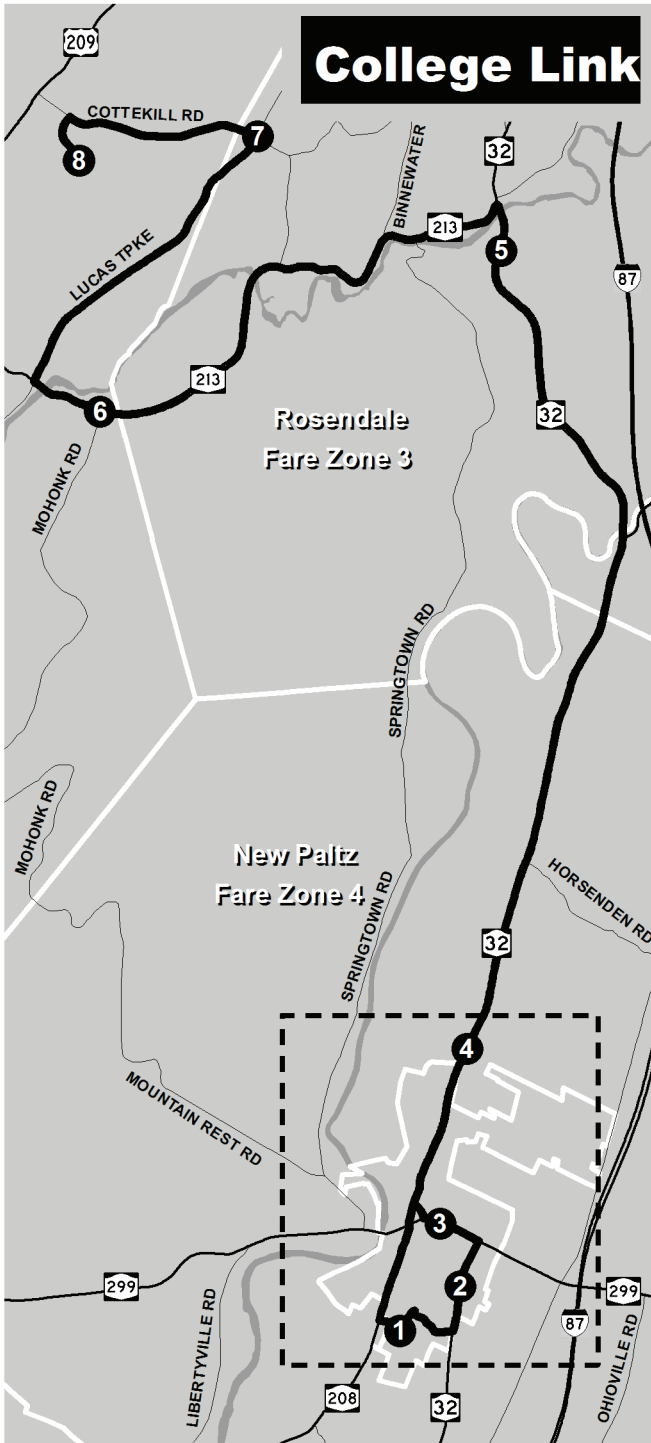

- Bus Route
- Bus Route One Direction
- Timed Bus Stops

15

SUNY Ulster/SUNY New Paltz College LINK

with Connections to (U) UCCC to Kingston or (E) UCCC to Ellenville

College Link							
CL							
SUNY NP - SUNY Ulster							
Monday thru Friday Service							
Depart SUNY NP Hawk Dr	SUNY NPHAB Circle	Depart: New Paltz Bus Station; Main & Prospect Streets	New Paltz: Route 32 at Park & Ride	Depart: Rosendale: Rt 32 at Park Ride Lot	High Falls: Rt 213 at Mohonk Rd	Cottekill Rd at Lucas Ave	Arrive: SUNY Ulster Campus
1	2	3	4	5	6	7	8
7:45	7:48	7:50	7:55	8:05	8:15	8:25	8:30
9:15	9:18	9:20	9:25	9:35	9:45	9:55	10:00
11:15	11:18	11:20	11:25	11:35	11:45	11:55	12:00
1:10	1:13	1:15	1:20	1:30	1:40	1:50	1:55
3:15	3:18	3:20	3:25	3:35	3:45	3:55	4:00
4:55	4:56	5:00	5:02	5:10			

PM Trips in Bold - All times are approximate

College Link						
CL						
SUNY Ulster - SUNY NP						
Monday thru Friday Service						
Connects to:	Depart: SUNY Ulster Campus	Cottekill Rd at Lucas Ave	High Falls: Route 213 at Mohonk Rd	Arrive: Rosendale: Rt 32 at Park Ride Lot	New Paltz: Route 32 at Park & Ride	Arrive SUNY NP Hawk Dr
C	8	7	6	5	4	1
U,E	8:30	8:35	8:42	8:50	9:00	9:10
E	10:00	10:05	10:12	10:20	10:30	10:40
U,E	12:00	12:05	12:12	12:20	12:30	12:40
U,E	2:00	2:05	2:12	2:20	2:30	2:40
U,E	4:15	4:20	4:28	4:35	4:45	4:55