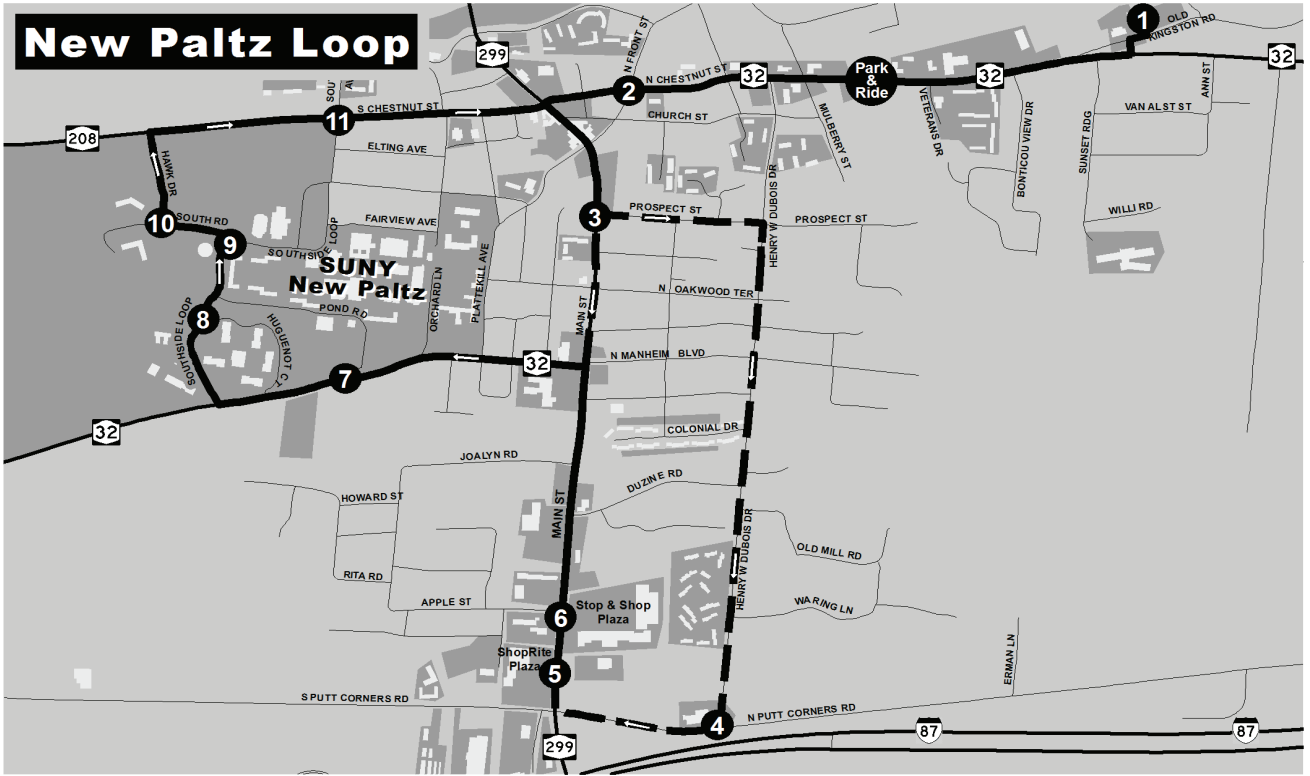

- Bus Route
- Bus Route One Direction
- Timed Bus Stops

New Paltz LOOP

with connections to Kingston (R)
UCCC (CL) Metro North (UPL) &
Newburgh (X)

New Paltz Loop

Monday - Friday Service

Depart: BOCES; Rt. 32 at Old Kingston Rd.	Rt. 32 at North Front Street	Bus Station: Main & Prospect Streets	Connects to:	N. Putt Corners Rd. at Henry DuBois Dr.	Shoptite Plaza	Stop & Shop Plaza	SUNY Campus: HAB Circle at Rt. 32	SUNY Huguenot Ct. & South Side Rd.	SUNY Campus: Southside Loop at South Rd.	SUNY Campus: South Rd. at Hawk Dr.	Southside Ave. & Rt. 208	Rt. 32 at North Front Street	Arrive: BOCES; Rt. 32 at Old Kingston Rd.
1	2	3	C	4	5	6	7	8	9	10	11	2	1
8:00	8:02	8:05		-	8:08	8:10	8:12	8:14	8:15	8:16	8:17	8:20	8:22
8:30	8:32	8:35		8:41	8:45	8:48	8:50	8:52	8:53	8:54	8:55	8:58	9:00
9:00	9:02	9:05	R,CL	-	9:08	9:10	9:12	9:14	9:15	9:16	9:17	9:20	9:22
9:30	9:32	9:35	UPL	9:41	9:45	9:48	9:50	9:52	9:53	9:54	9:55	9:58	10:00
10:00	10:02	10:05	R	-	10:08	10:10	10:12	10:14	10:15	10:16	10:17	10:20	10:22
10:30	10:32	10:35		10:41	10:45	10:48	10:50	10:52	10:53	10:54	10:55	10:58	11:00
11:00	11:02	11:05	CL	-	11:08	11:10	11:12	11:14	11:15	11:16	11:17	11:20	11:22
12:00	12:02	12:05		12:11	12:15	12:18	12:20	12:22	12:23	12:24	12:25	12:28	12:30
12:30	12:32	12:35		-	12:38	12:40	12:42	12:44	12:45	12:46	12:47	12:50	12:52
1:00	1:02	1:05	CL	1:11	1:15	1:18	1:20	1:22	1:23	1:24	1:25	1:28	1:30
1:30	1:32	1:35		-	1:38	1:40	1:42	1:44	1:45	1:46	1:47	1:50	1:52
2:00	2:02	2:05		2:11	2:15	2:18	2:20	2:22	2:23	2:24	2:25	2:28	2:30
3:00	3:02	3:05	CL,X	-	3:15	3:20	3:27	3:28	3:29	3:30	3:33	3:35	3:40
4:00	4:02	4:05	UPL	4:11	4:15	4:20	4:27	4:28	4:29	4:30	4:33	4:34	4:40
5:00	5:02	5:05	CL	-	5:15	5:20	5:27	5:28	5:29	5:30	5:33	5:34	5:40
6:00	6:02	6:05	UPL	6:11	6:15	6:18	6:20	6:22	6:23	6:24	6:25	6:28	6:30
6:30	6:32	6:35	UPL	-	6:38	6:40	6:42	6:44	6:45	6:46	6:47	6:50	6:52
7:00	7:02	7:05		7:11	7:15	7:18	7:20	7:22	7:23	7:24	7:25	7:28	7:30
8:00	8:02	8:05		-	8:08	8:10	8:12	8:14	8:15	8:16	8:17	8:20	8:22
8:30	8:32	8:35		8:41	8:45	8:48	8:50	8:52	8:53	8:54	8:55	8:58	9:00
9:00	9:02	9:05		-	9:08	9:10	9:12	9:14	9:15	9:16	9:17	9:20	9:22
9:30	9:32	9:35	R	9:41	9:45	9:48	9:50	9:52	9:53	9:54	9:55	9:58	10:00