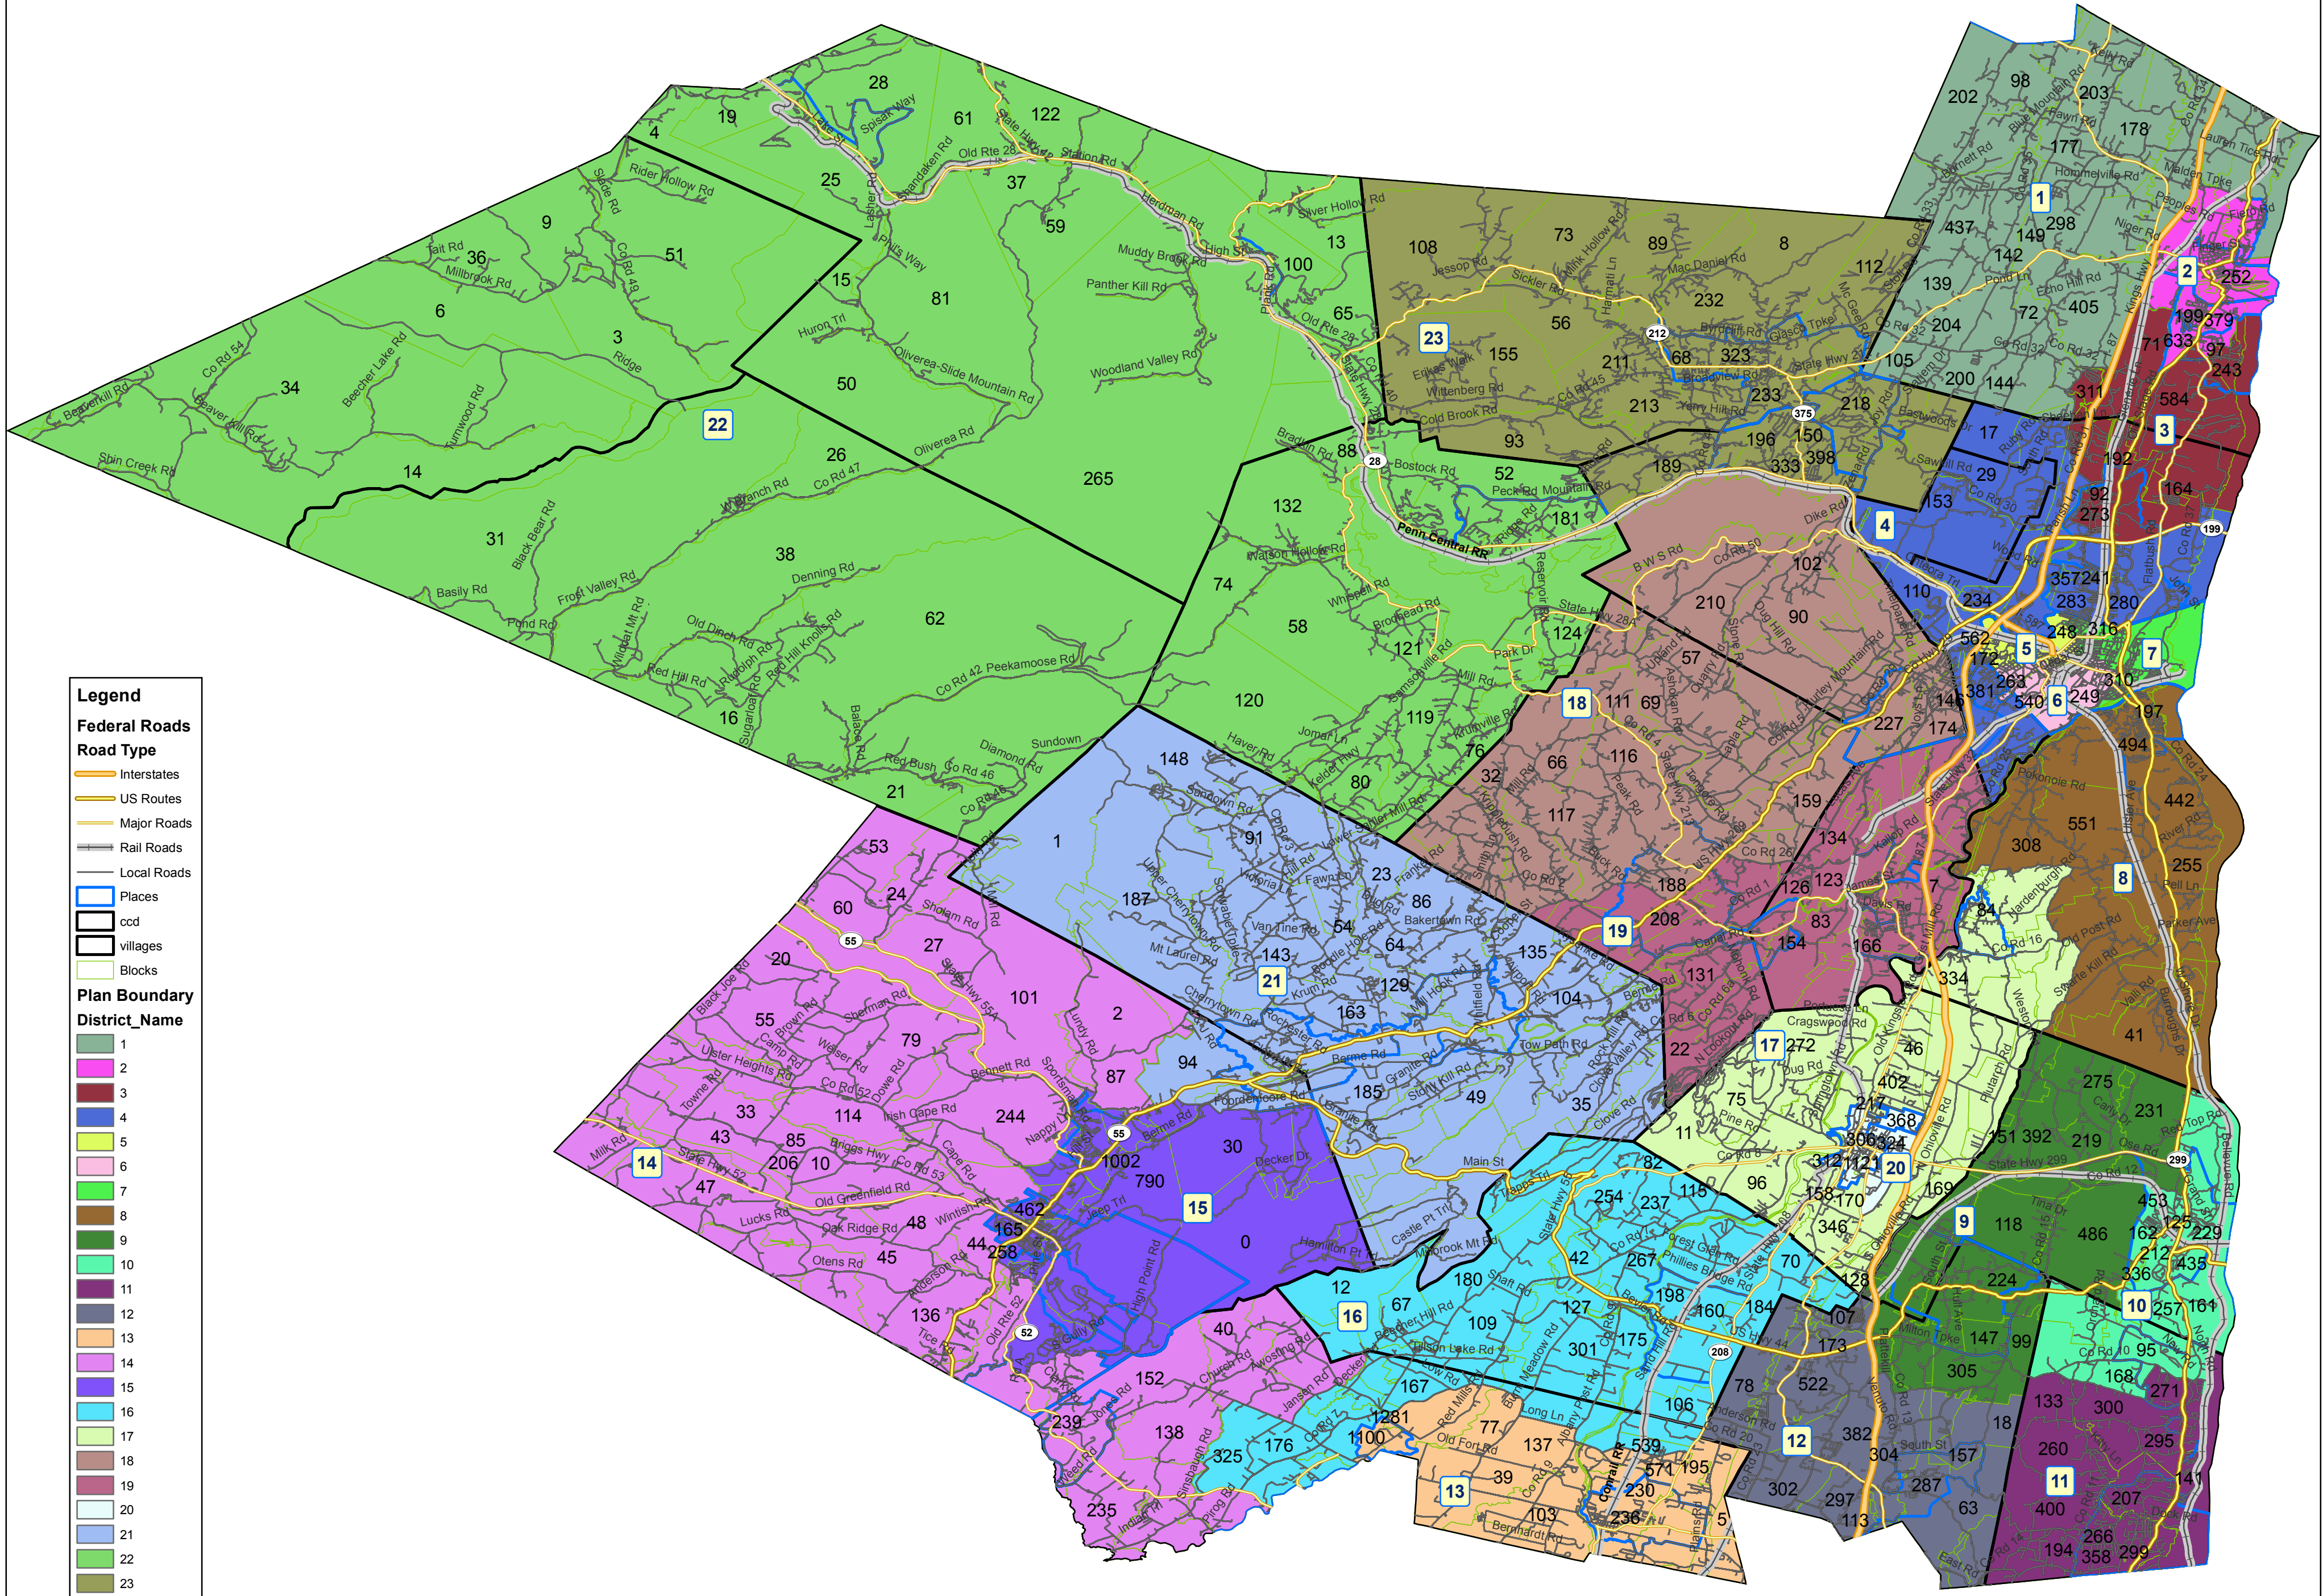

# Benkert and Messina Alternative

**Legend**

**Federal Roads**

**Road Type**

- Interstates
- US Routes
- Major Roads
- Rail Roads
- Local Roads

**Places**

- Places
- ccd
- villages
- Blocks

**Plan Boundary**

**District\_Name**

- 1
- 2
- 3
- 4
- 5
- 6
- 7
- 8
- 9
- 10
- 11
- 12
- 13
- 14
- 15
- 16
- 17
- 18
- 19
- 20
- 21
- 22
- 23