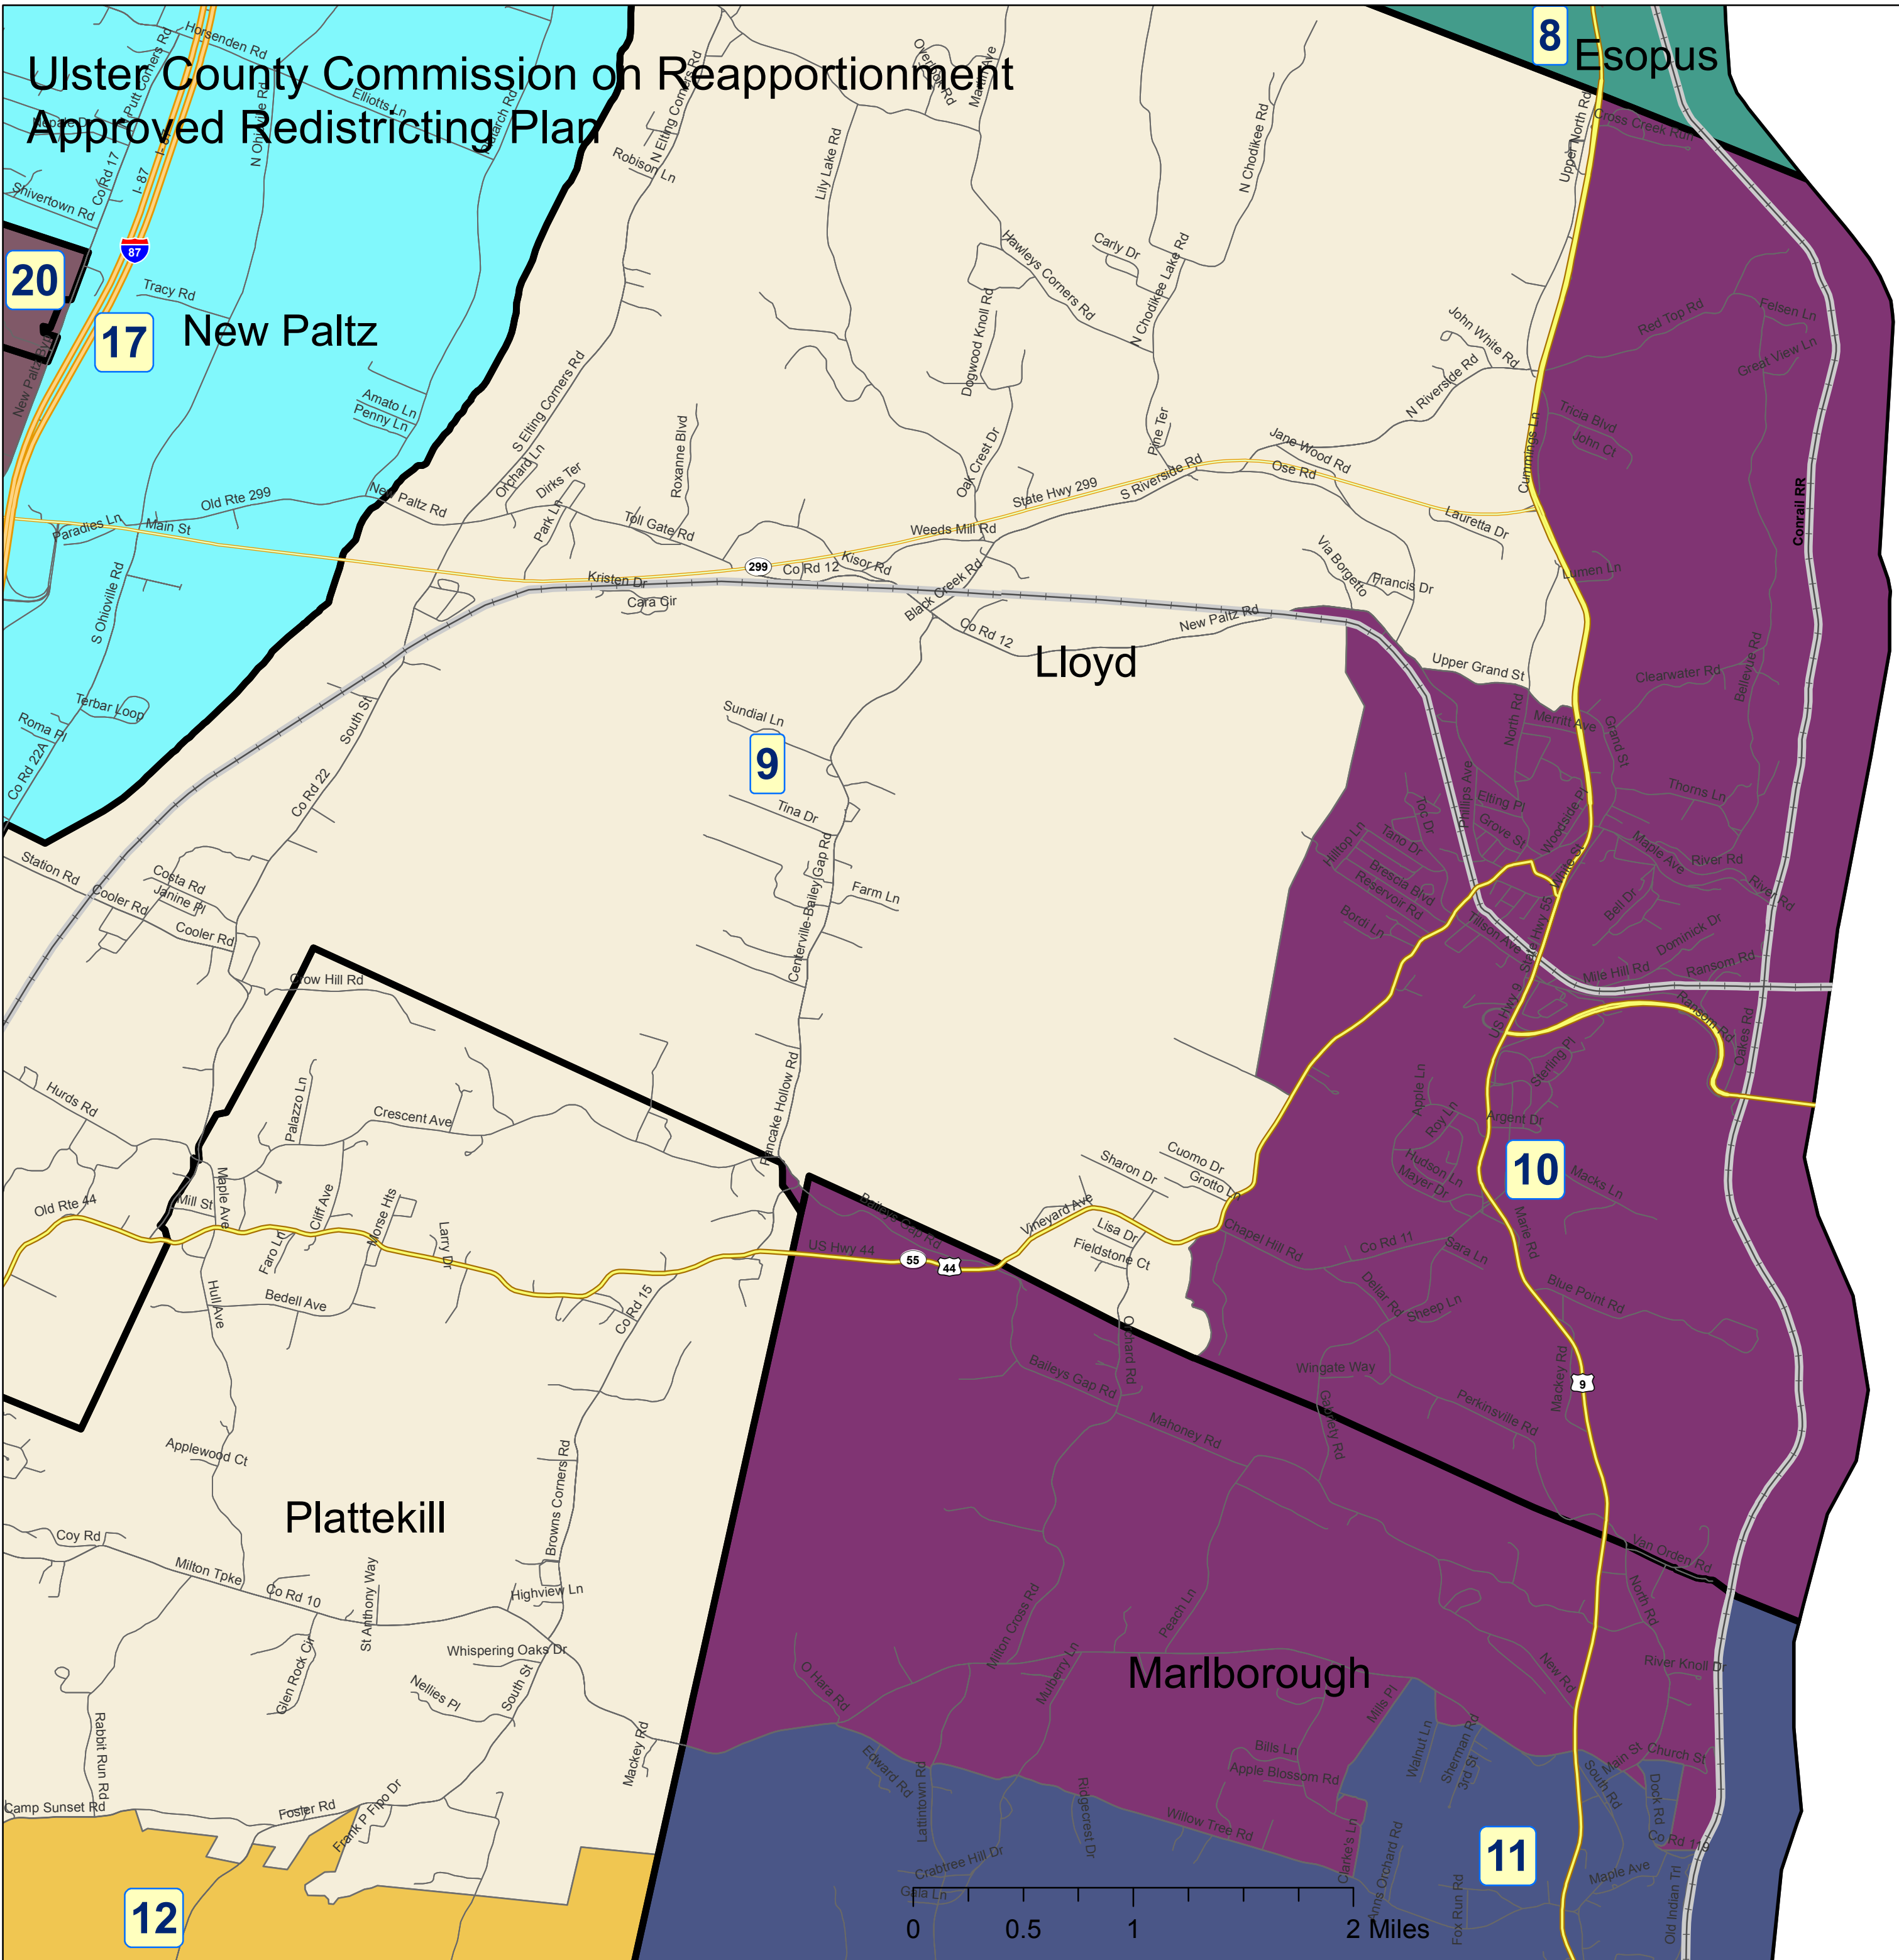

Ulster County Commission on Reapportionment Approved Redistricting Plan

Legend	
Federal Roads	Plan Boundary
Road Type	District_Name
Interstates	1
US Routes	2
Major Roads	3
Rail Roads	4
Local Roads	5
Municipal Boundaries	6
	7
	8
	9
	10
	11
	12
	13
	14
	15
	16
	17
	18
	19
	20
	22
	23

0 0.5 1 2 Miles