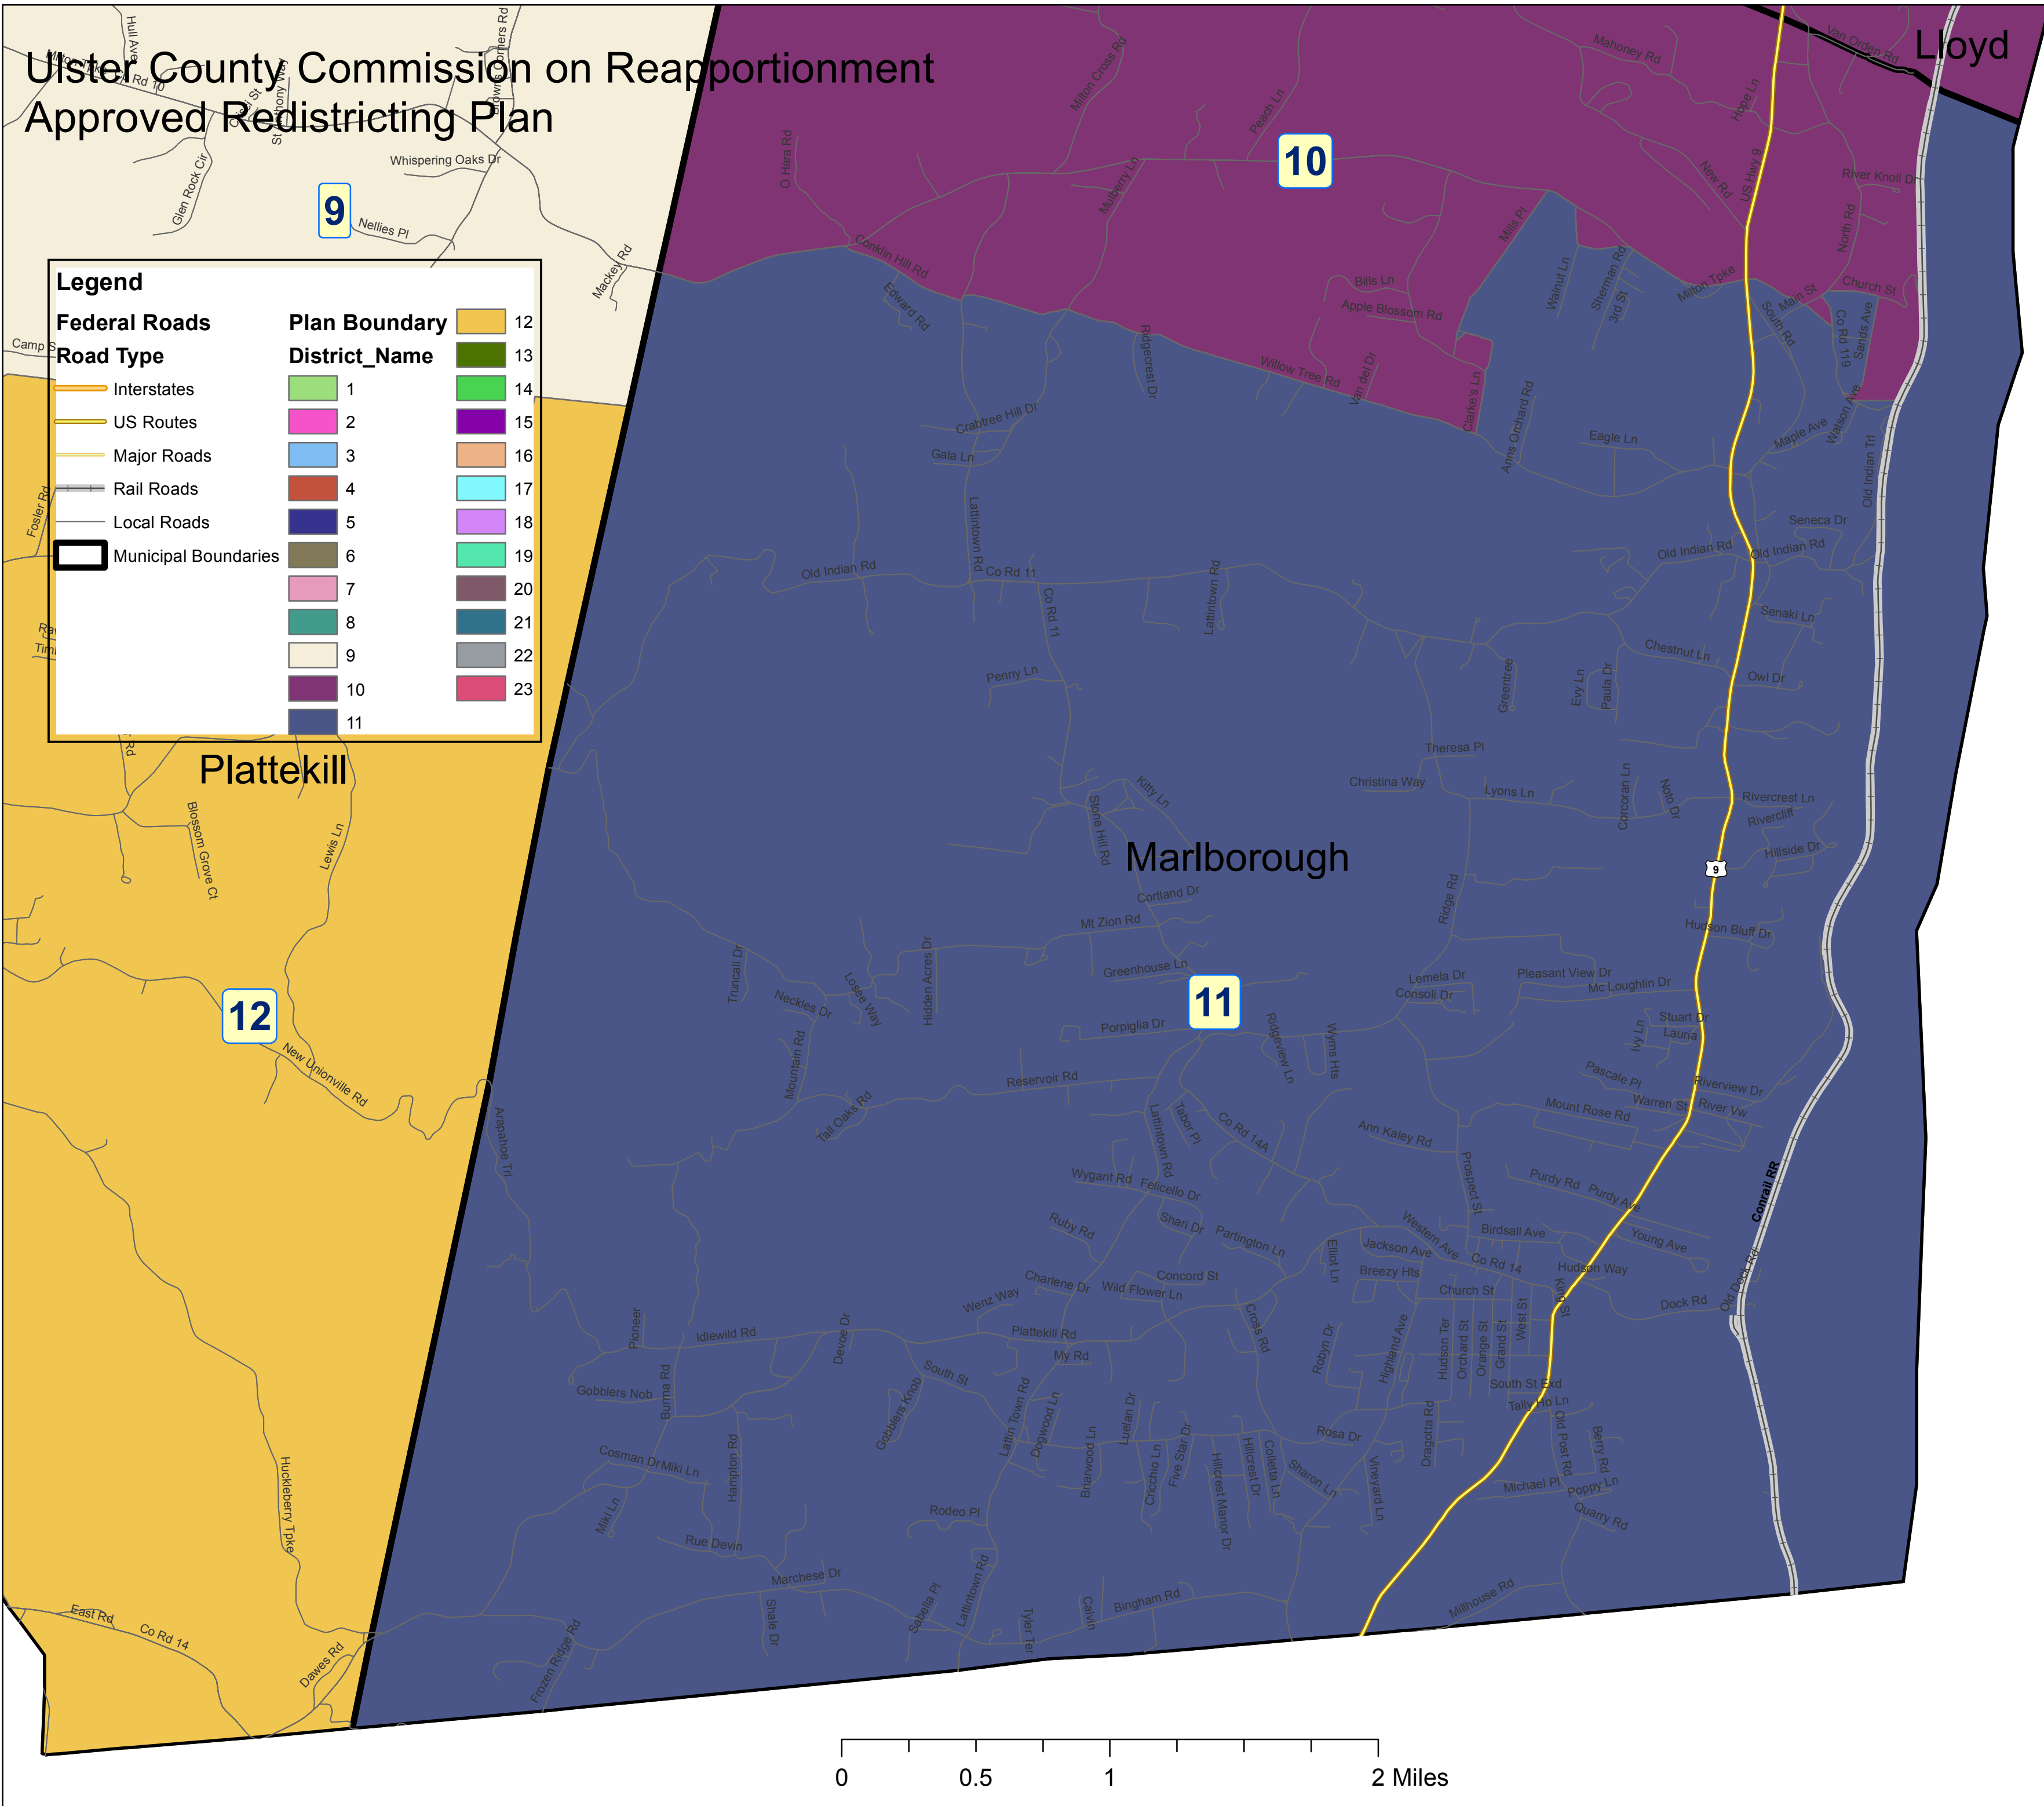

Ulster County Commission on Reapportionment Approved Redistricting Plan

Legend

Federal Roads		Plan Boundary	
Road Type		District_Name	
	Interstates		1
	US Routes		2
	Major Roads		3
	Rail Roads		4
	Local Roads		5
	Municipal Boundaries		6
			7
			8
			9
			10
			11
			12
			13
			14
			15
			16
			17
			18
			19
			20
			21
			22
			23

12

10

11

9

0 0.5 1 2 Miles