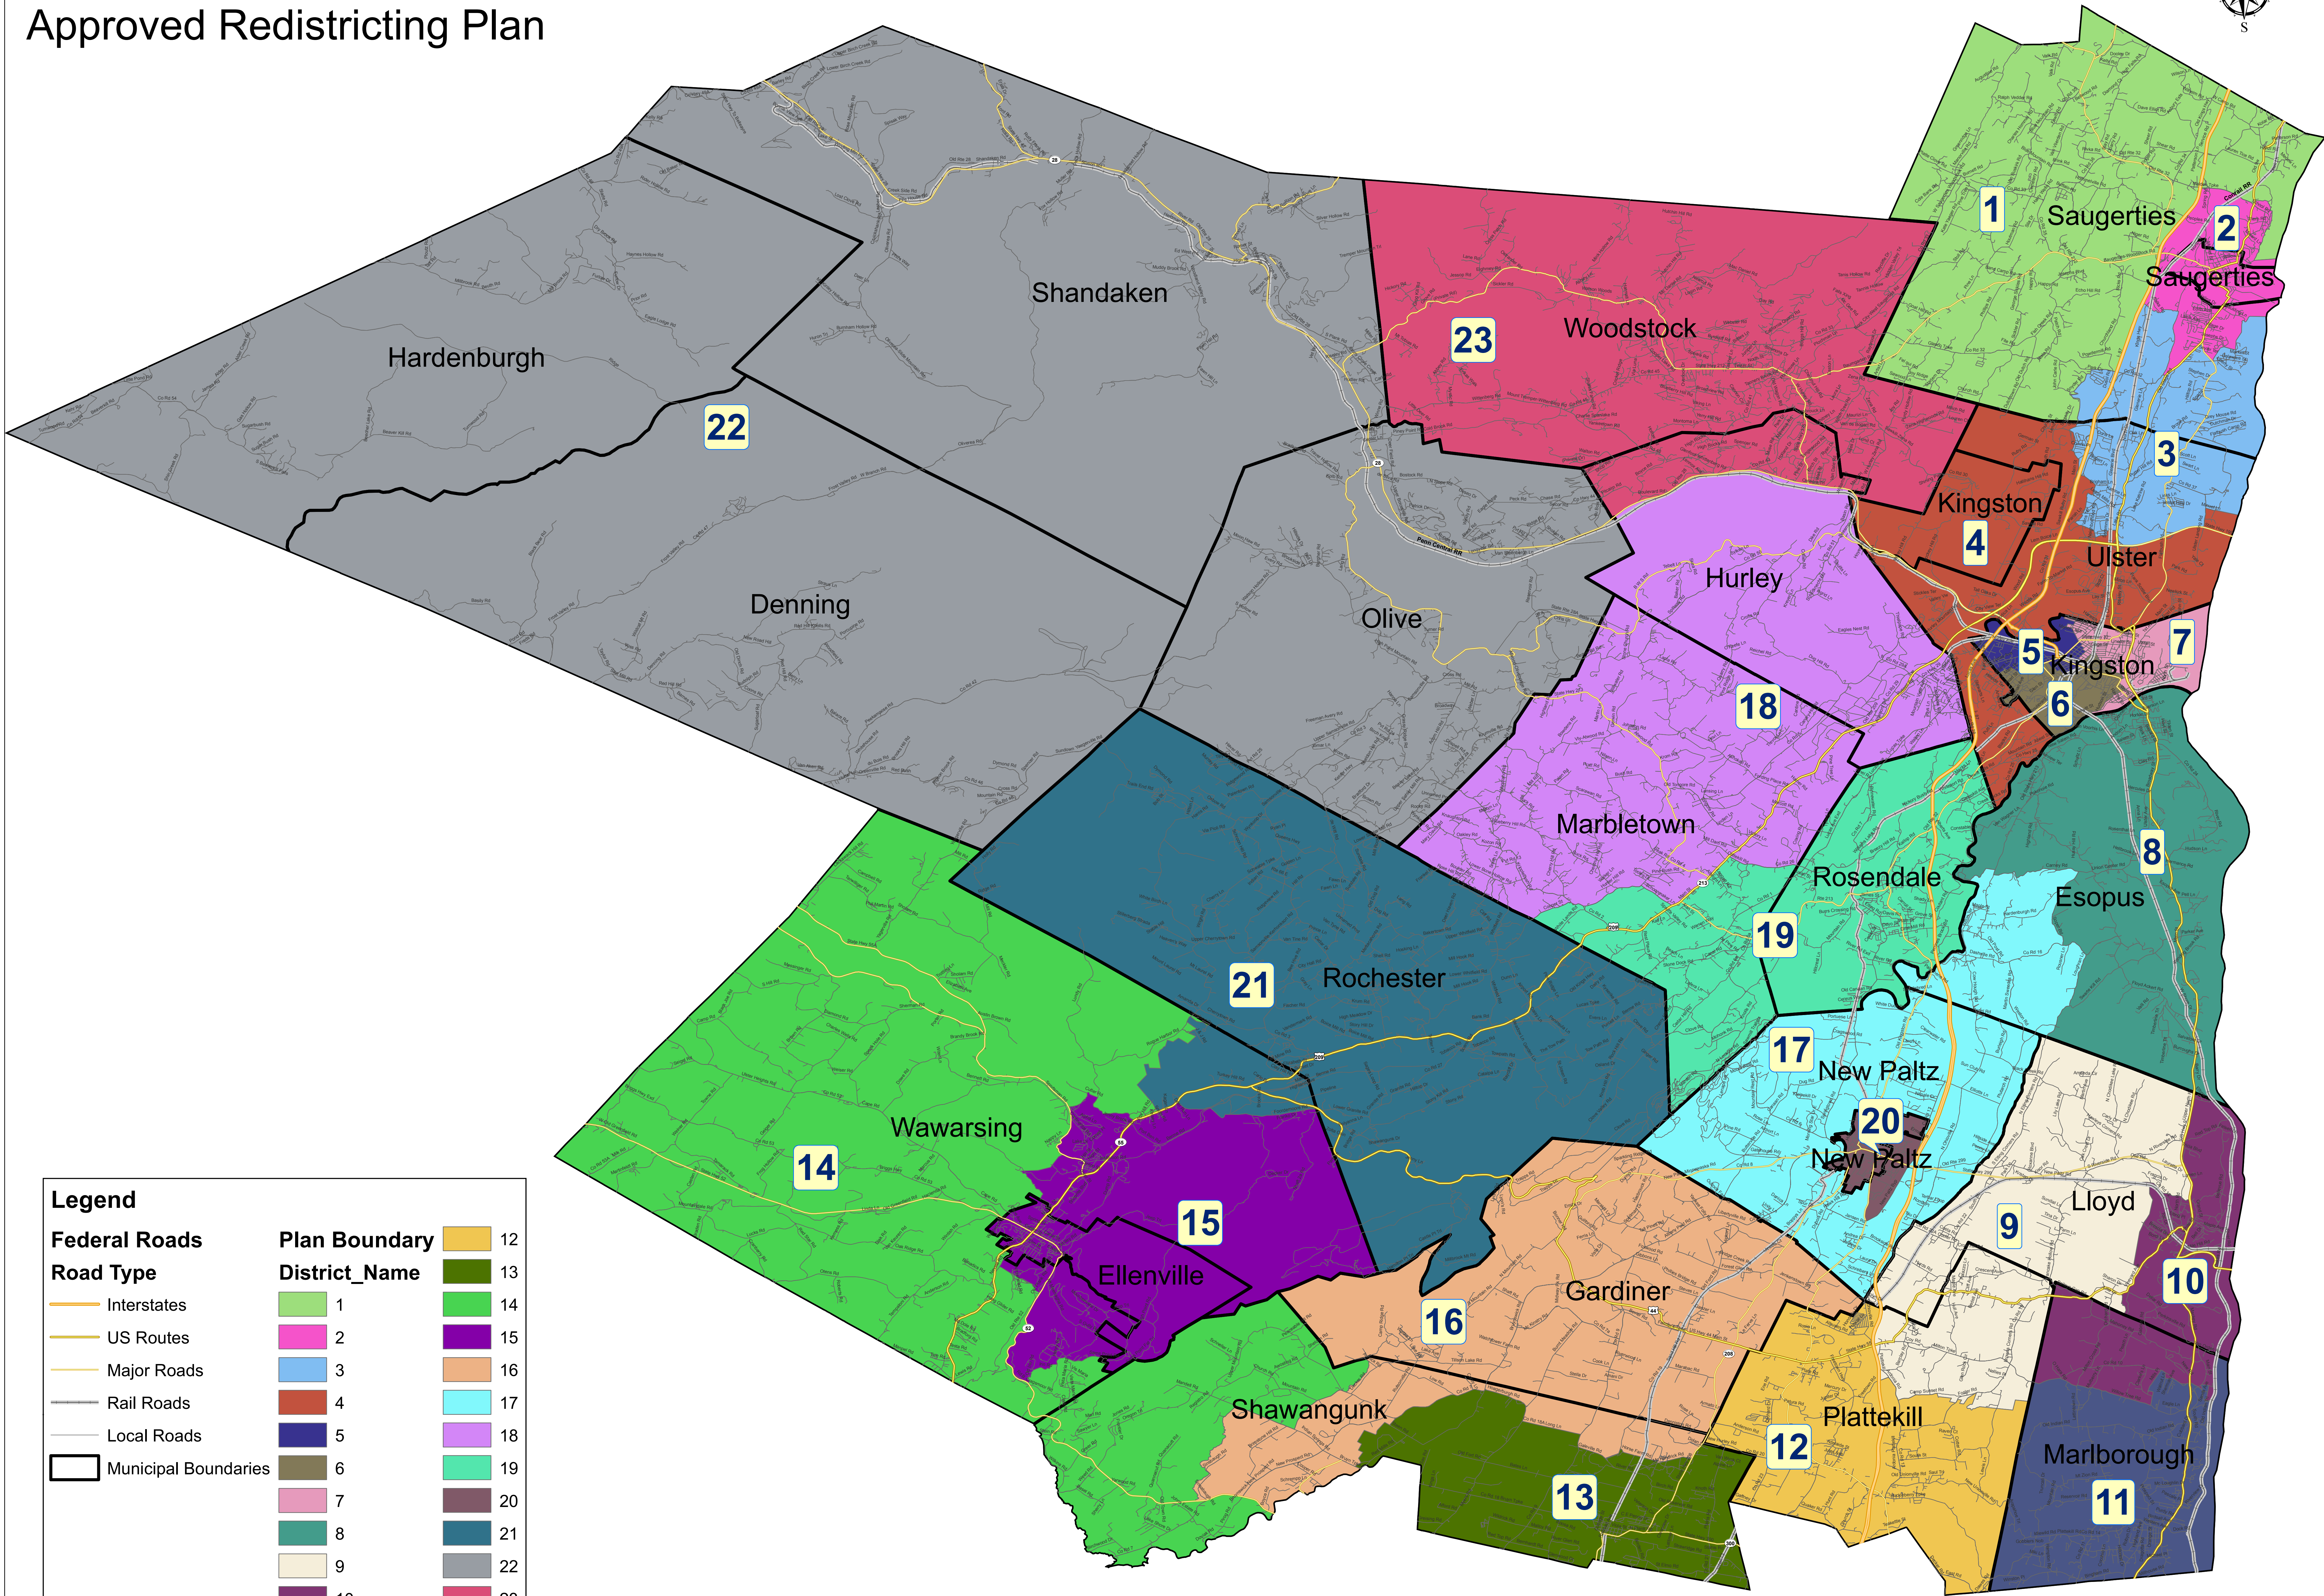

Ulster County Commission on Reapportionment Approved Redistricting Plan

Legend

Federal Roads	Plan Boundary	12
Road Type	District_Name	13
Interstates	1	14
US Routes	2	15
Major Roads	3	16
Rail Roads	4	17
Local Roads	5	18
Municipal Boundaries	6	19
	7	20
	8	21
	9	22
	10	23
	11	

0 5 10 20 Miles