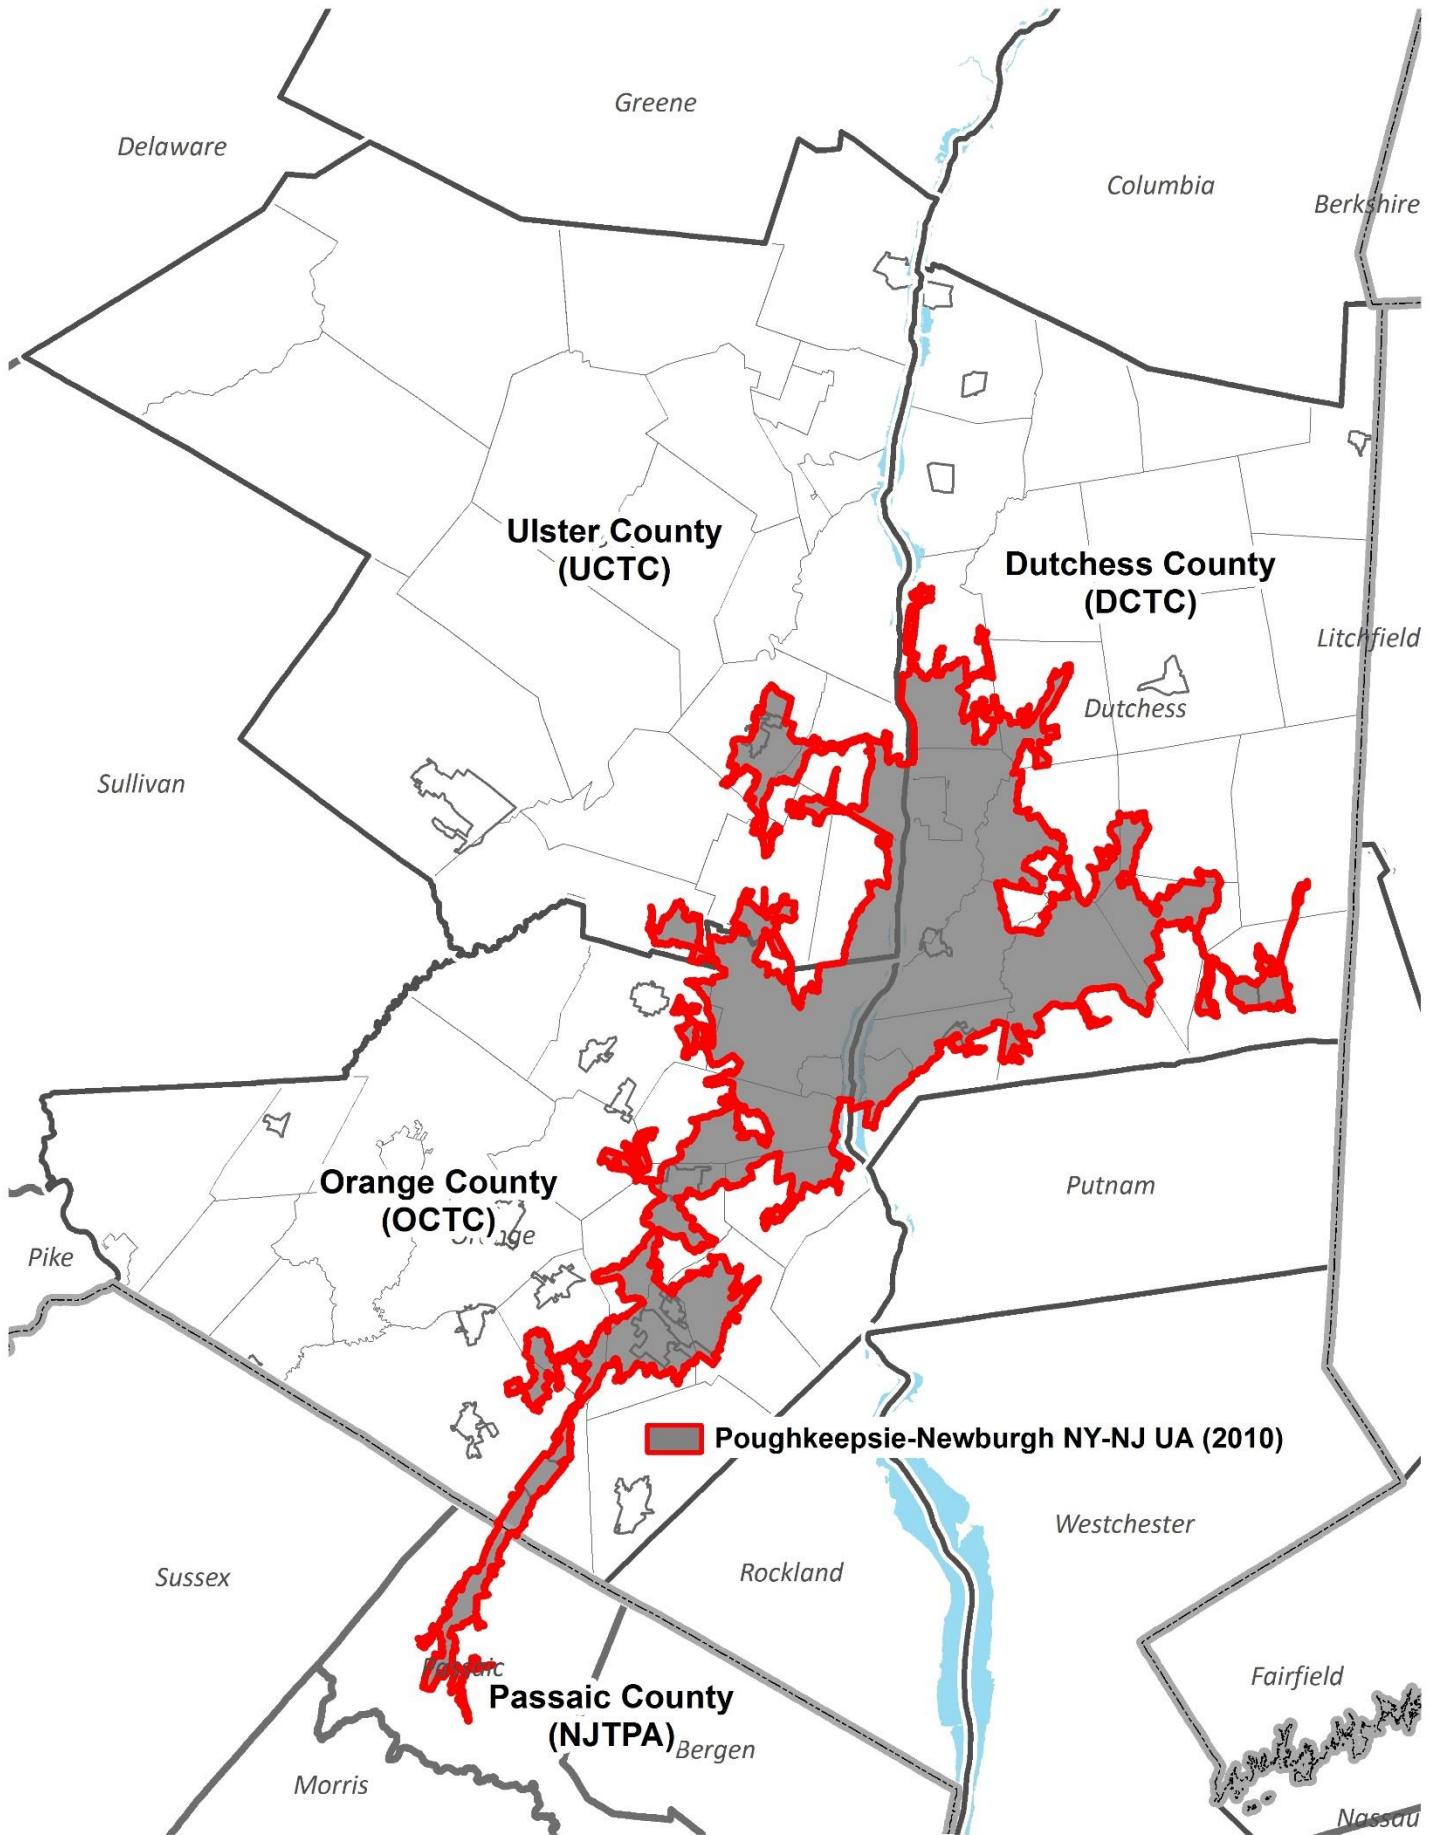

Mid-Hudson Valley Transportation Management Area (TMA)

Dutchess County Urbanized Area