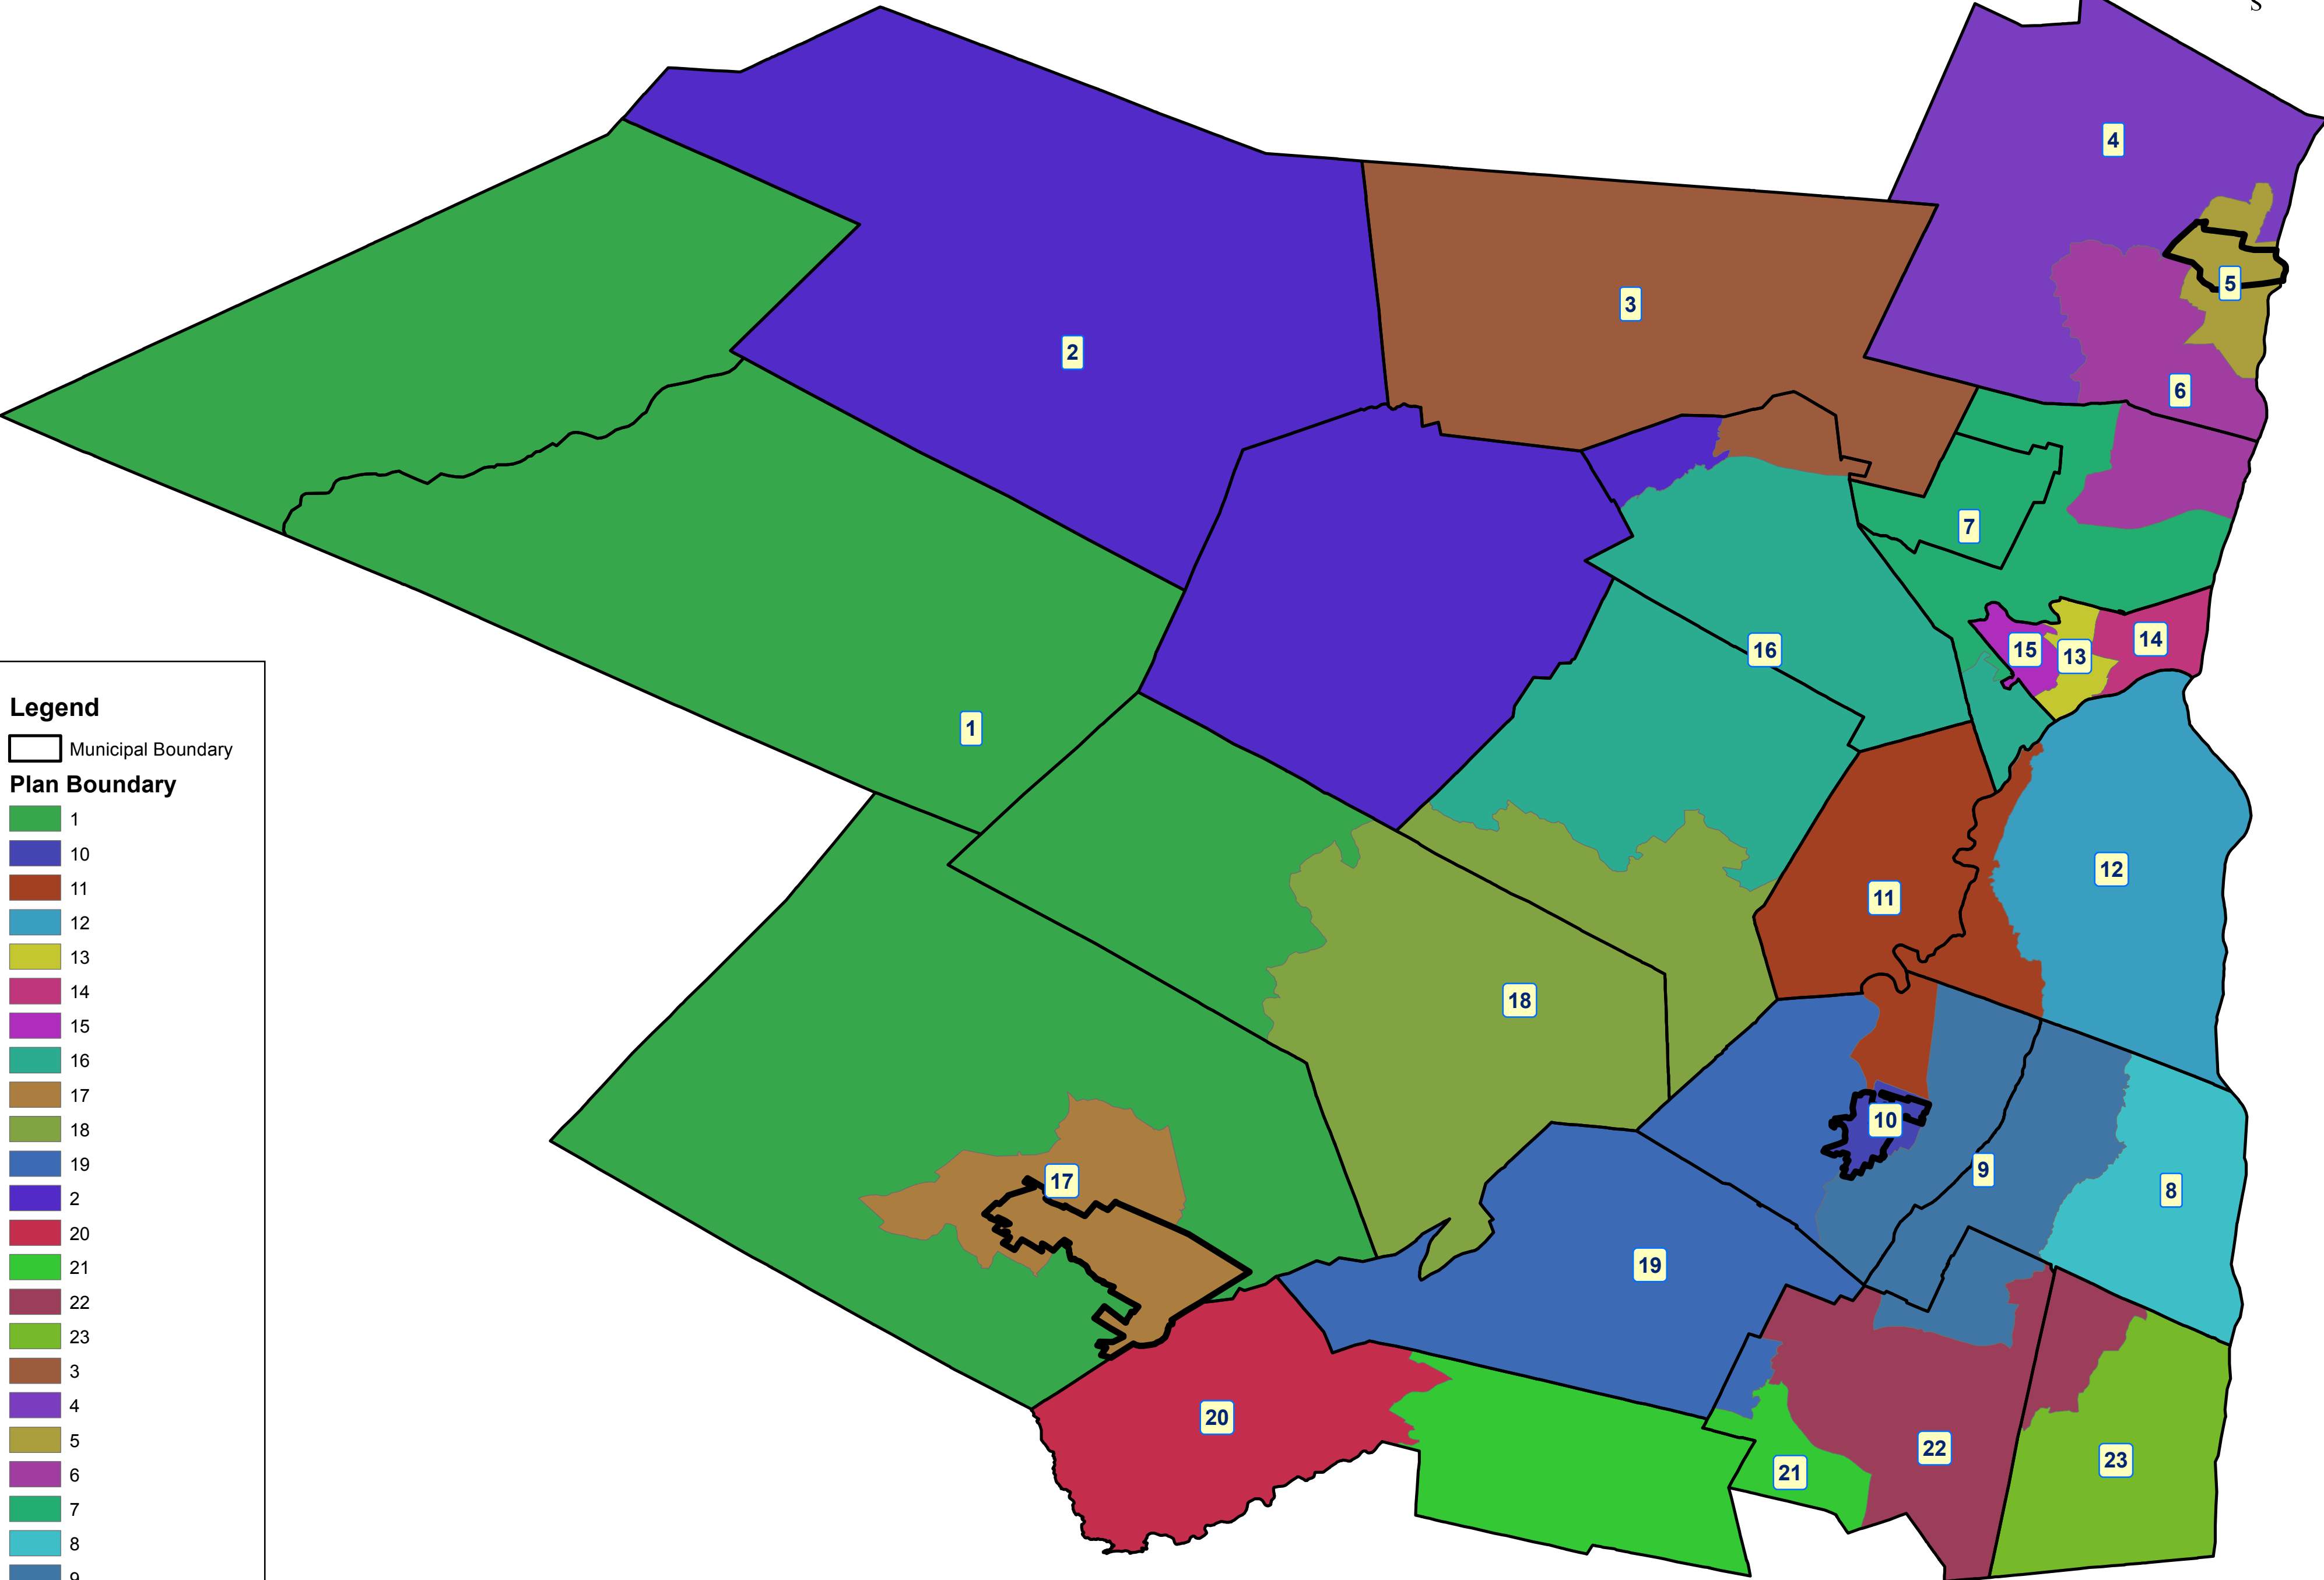

Draft Redistricting Plan for Ulster County Version 1

Legend

□ Municipal Boundary

Plan Boundary

- 1
- 10
- 11
- 12
- 13
- 14
- 15
- 16
- 17
- 18
- 19
- 2
- 20
- 21
- 22
- 23
- 3
- 4
- 5
- 6
- 7
- 8
- 9