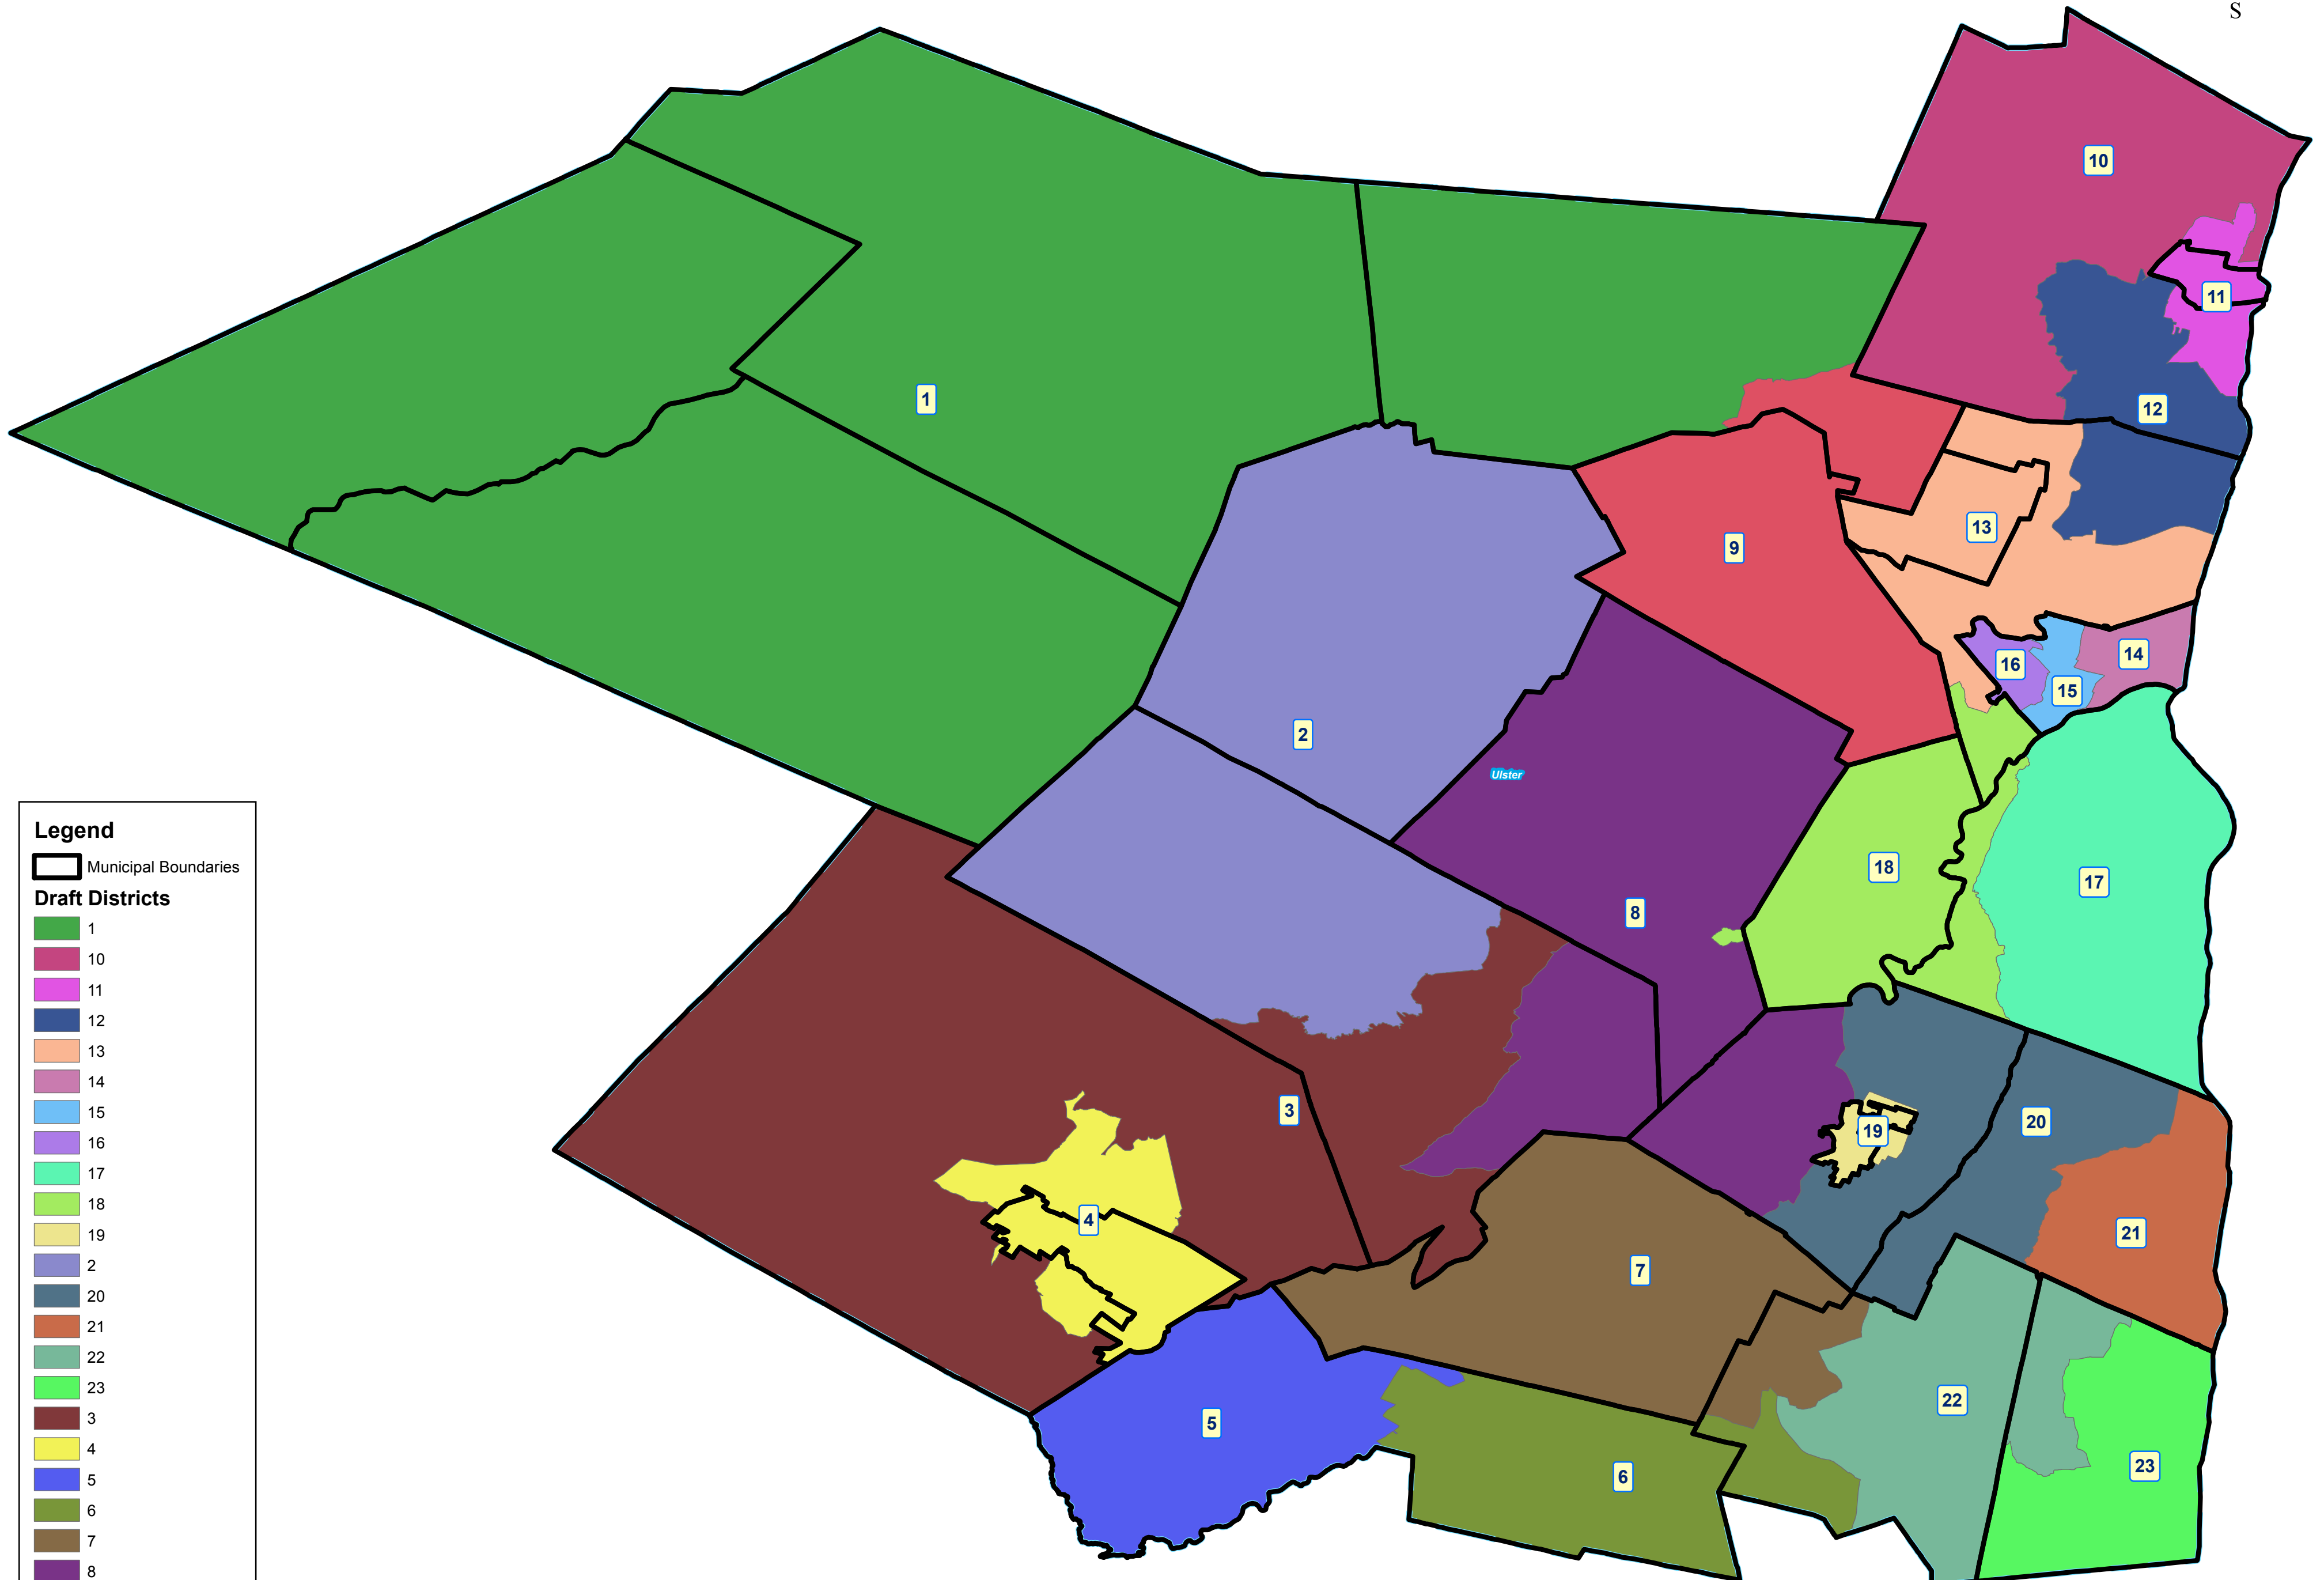

# Draft Redistricting Plan for Ulster County Version 2

**Legend**

Municipal Boundaries

**Draft Districts**

- 1
- 10
- 11
- 12
- 13
- 14
- 15
- 16
- 17
- 18
- 19
- 2
- 20
- 21
- 22
- 23
- 3
- 4
- 5
- 6
- 7
- 8
- 9