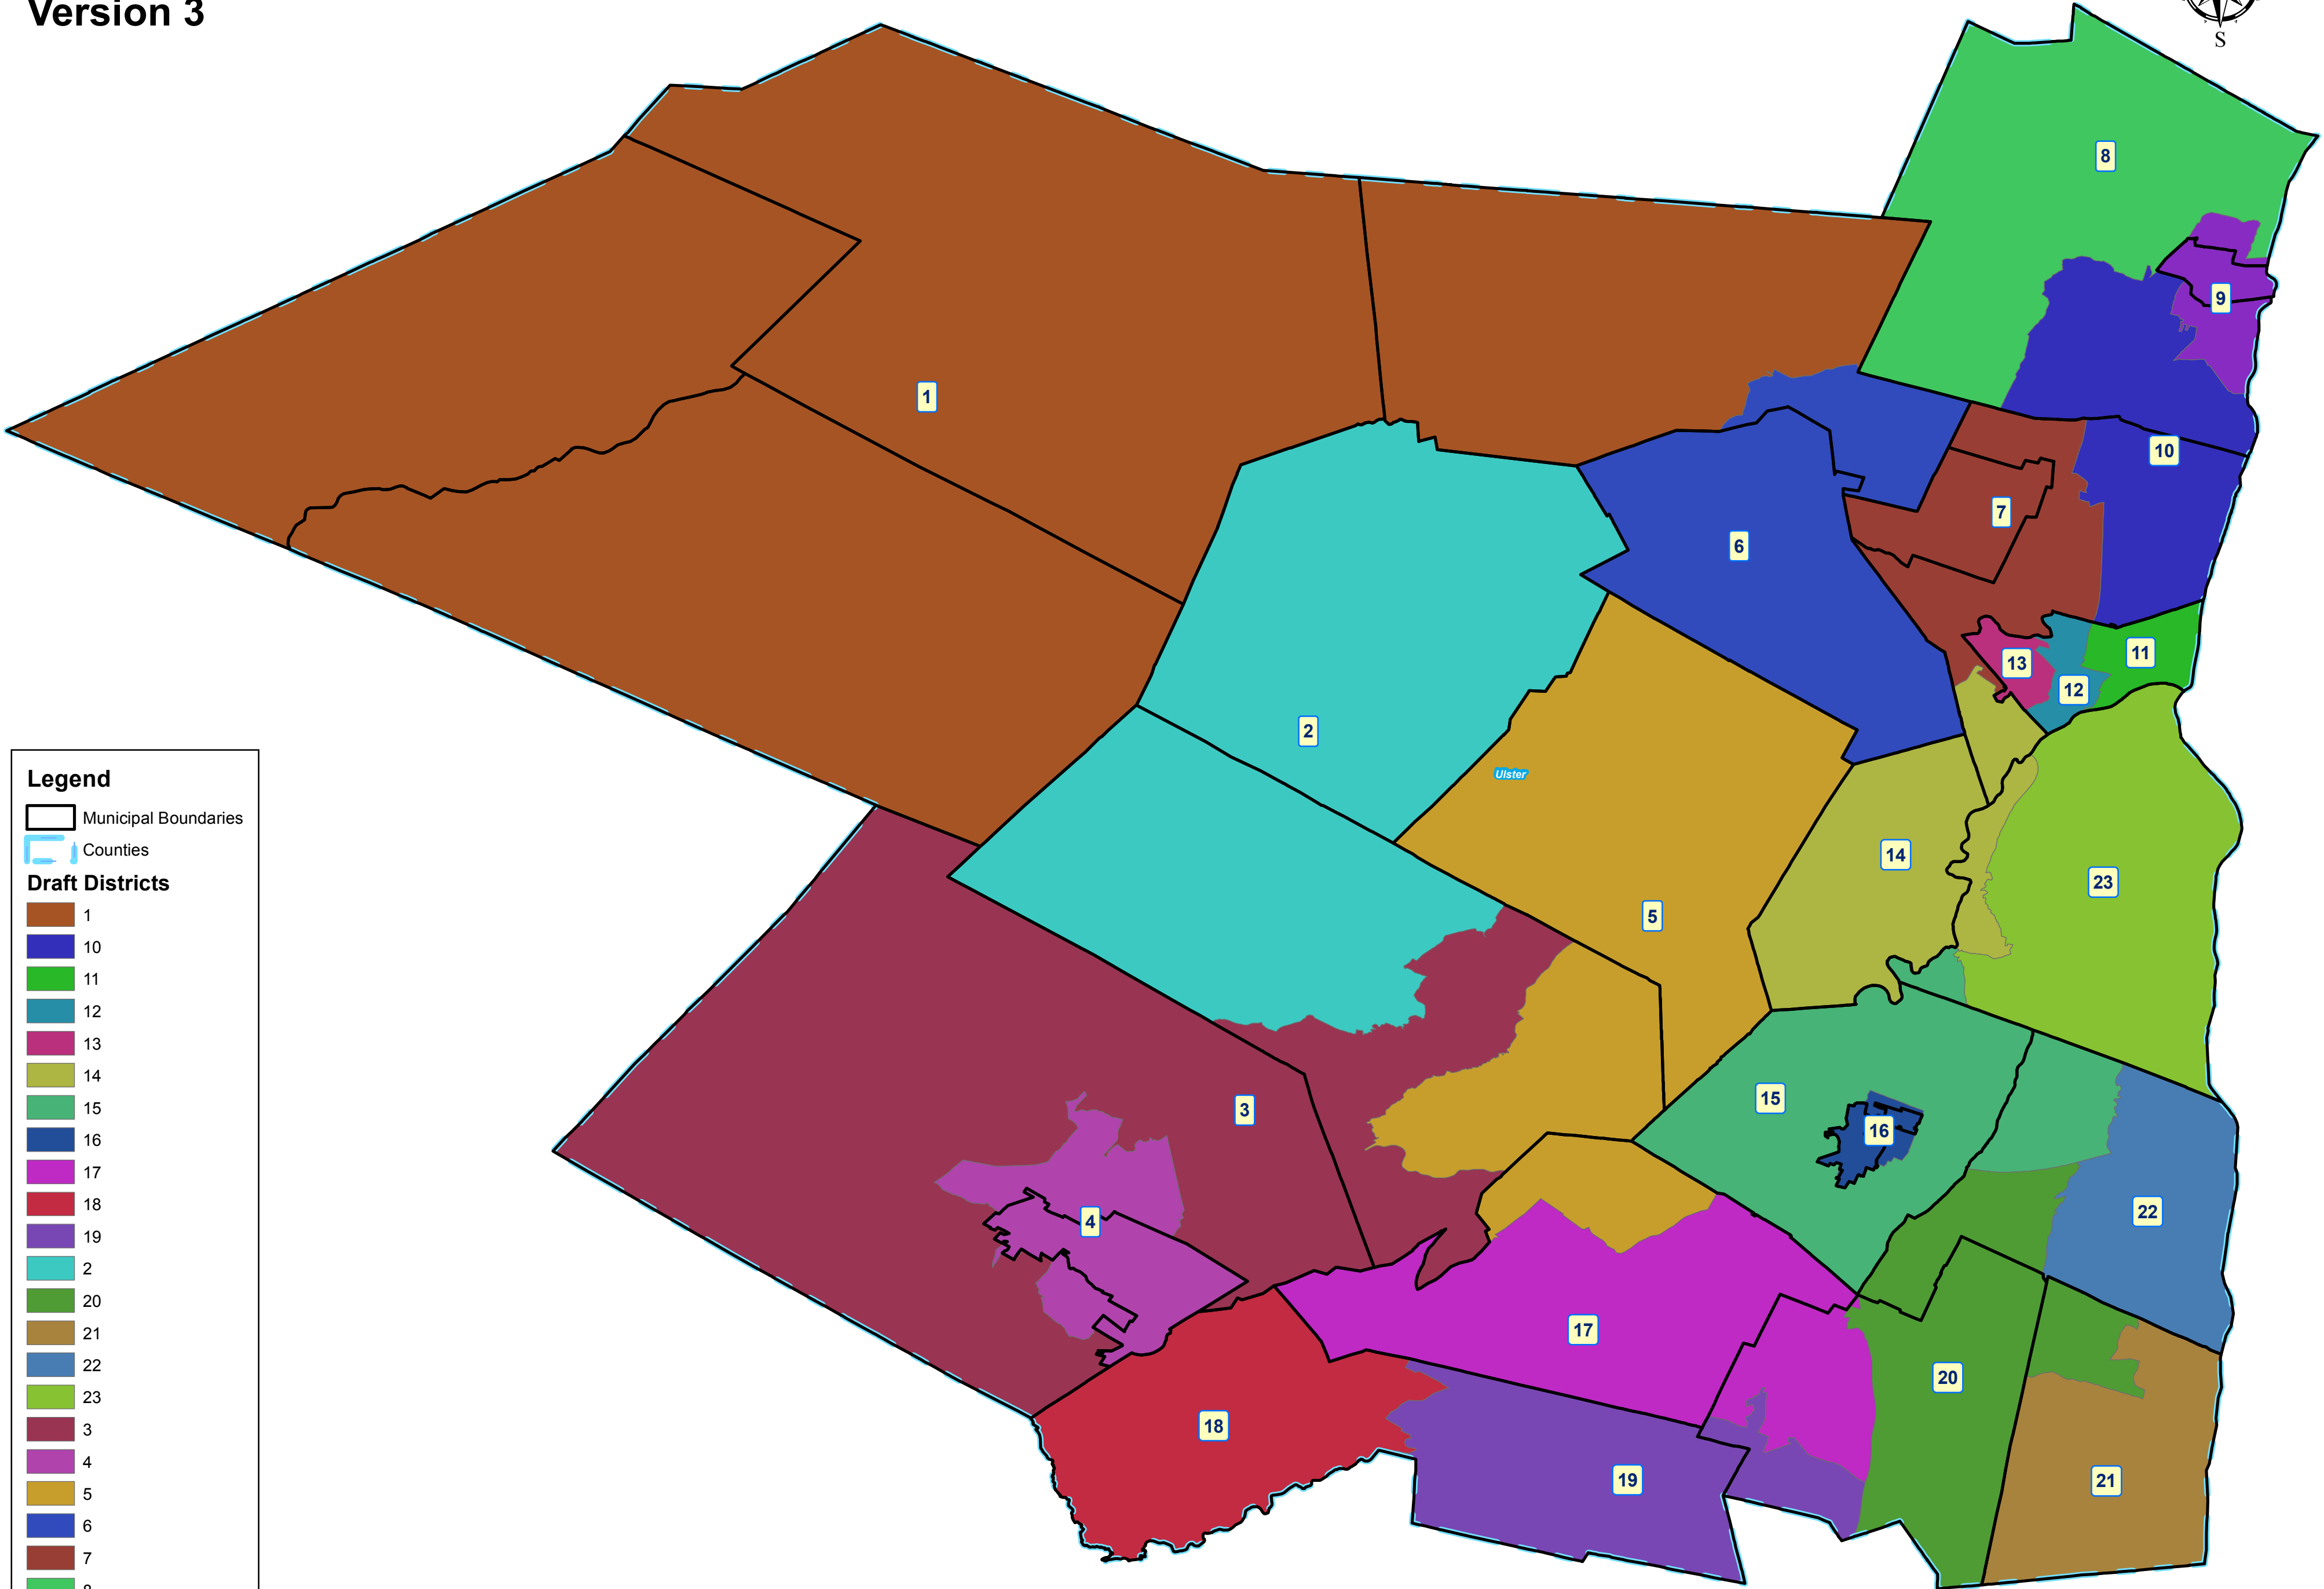

# Draft Redistricting Plan for Ulster County Version 3

**Legend**

- Municipal Boundaries
- Counties
- Draft Districts**
- 1
- 10
- 11
- 12
- 13
- 14
- 15
- 16
- 17
- 18
- 19
- 2
- 20
- 21
- 22
- 23
- 3
- 4
- 5
- 6
- 7
- 8
- 9