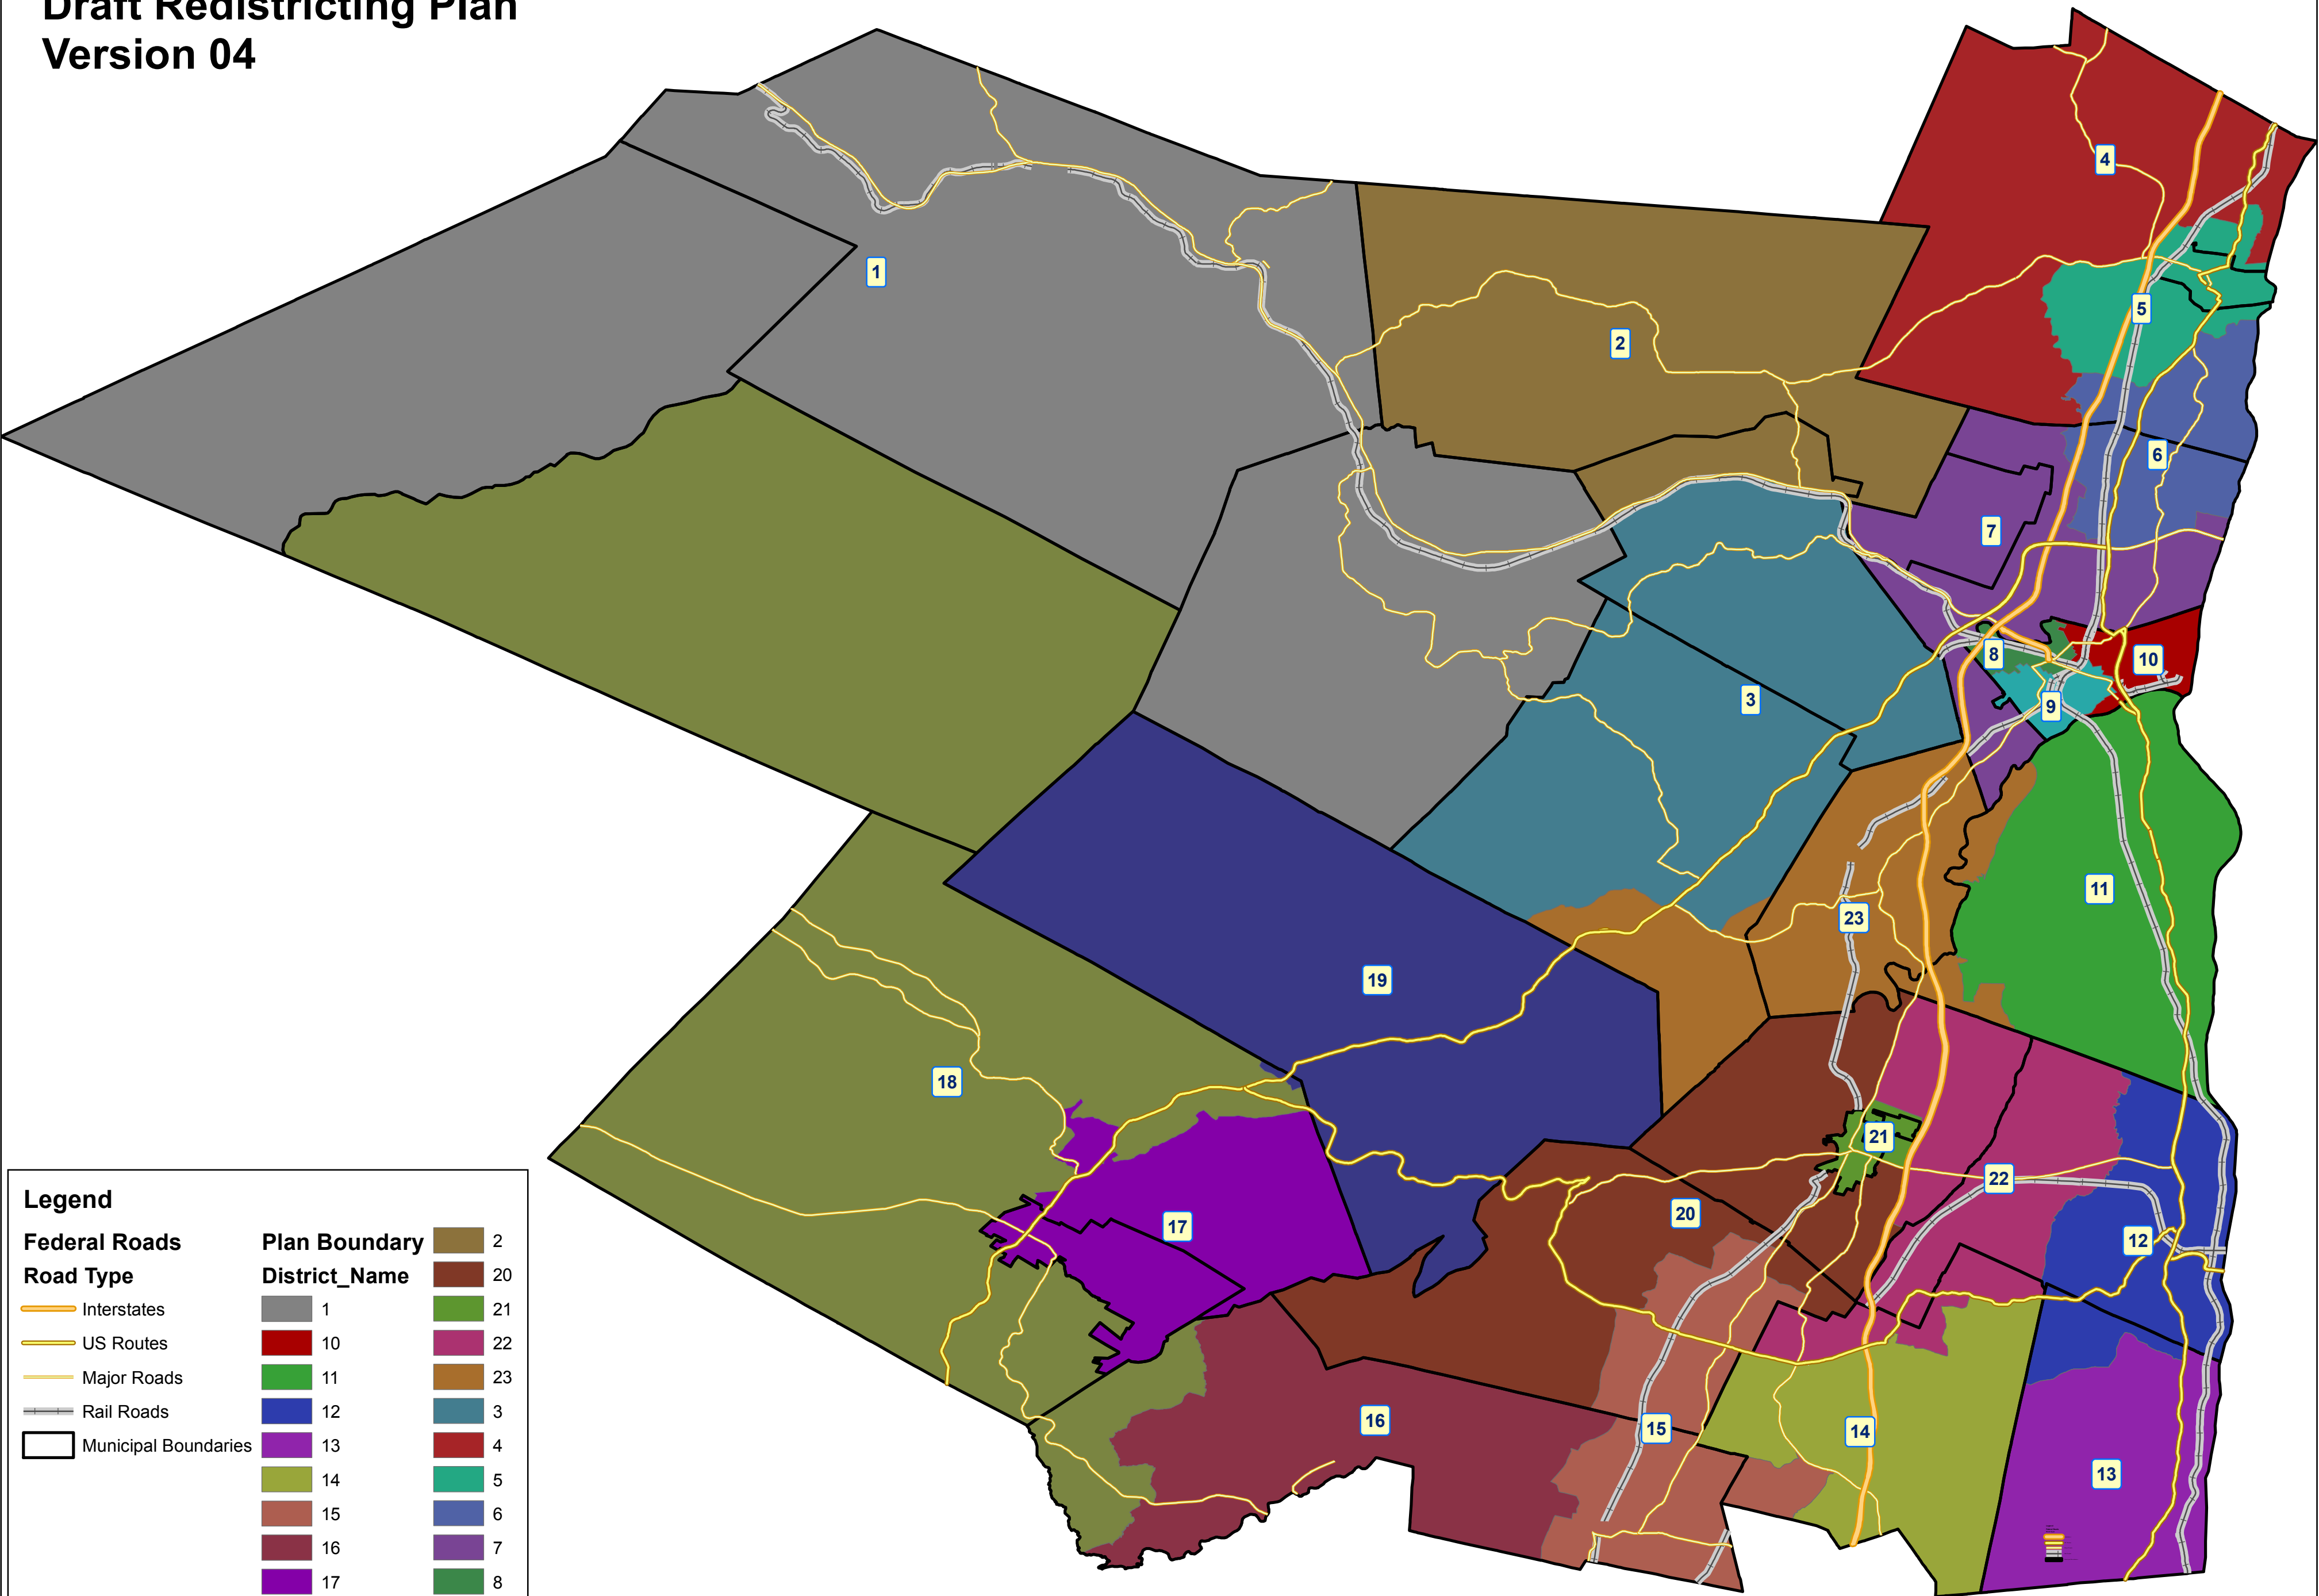

Draft Redistricting Plan Version 04

Legend

Federal Roads

Road Type

- Interstates
- US Routes
- Major Roads
- Rail Roads
- Municipal Boundaries

Plan Boundary

District_Name

- 1
- 10
- 11
- 12
- 13
- 14
- 15
- 16
- 17
- 18
- 19
- 2
- 20
- 21
- 22
- 23
- 3
- 4
- 5
- 6
- 7
- 8
- 9