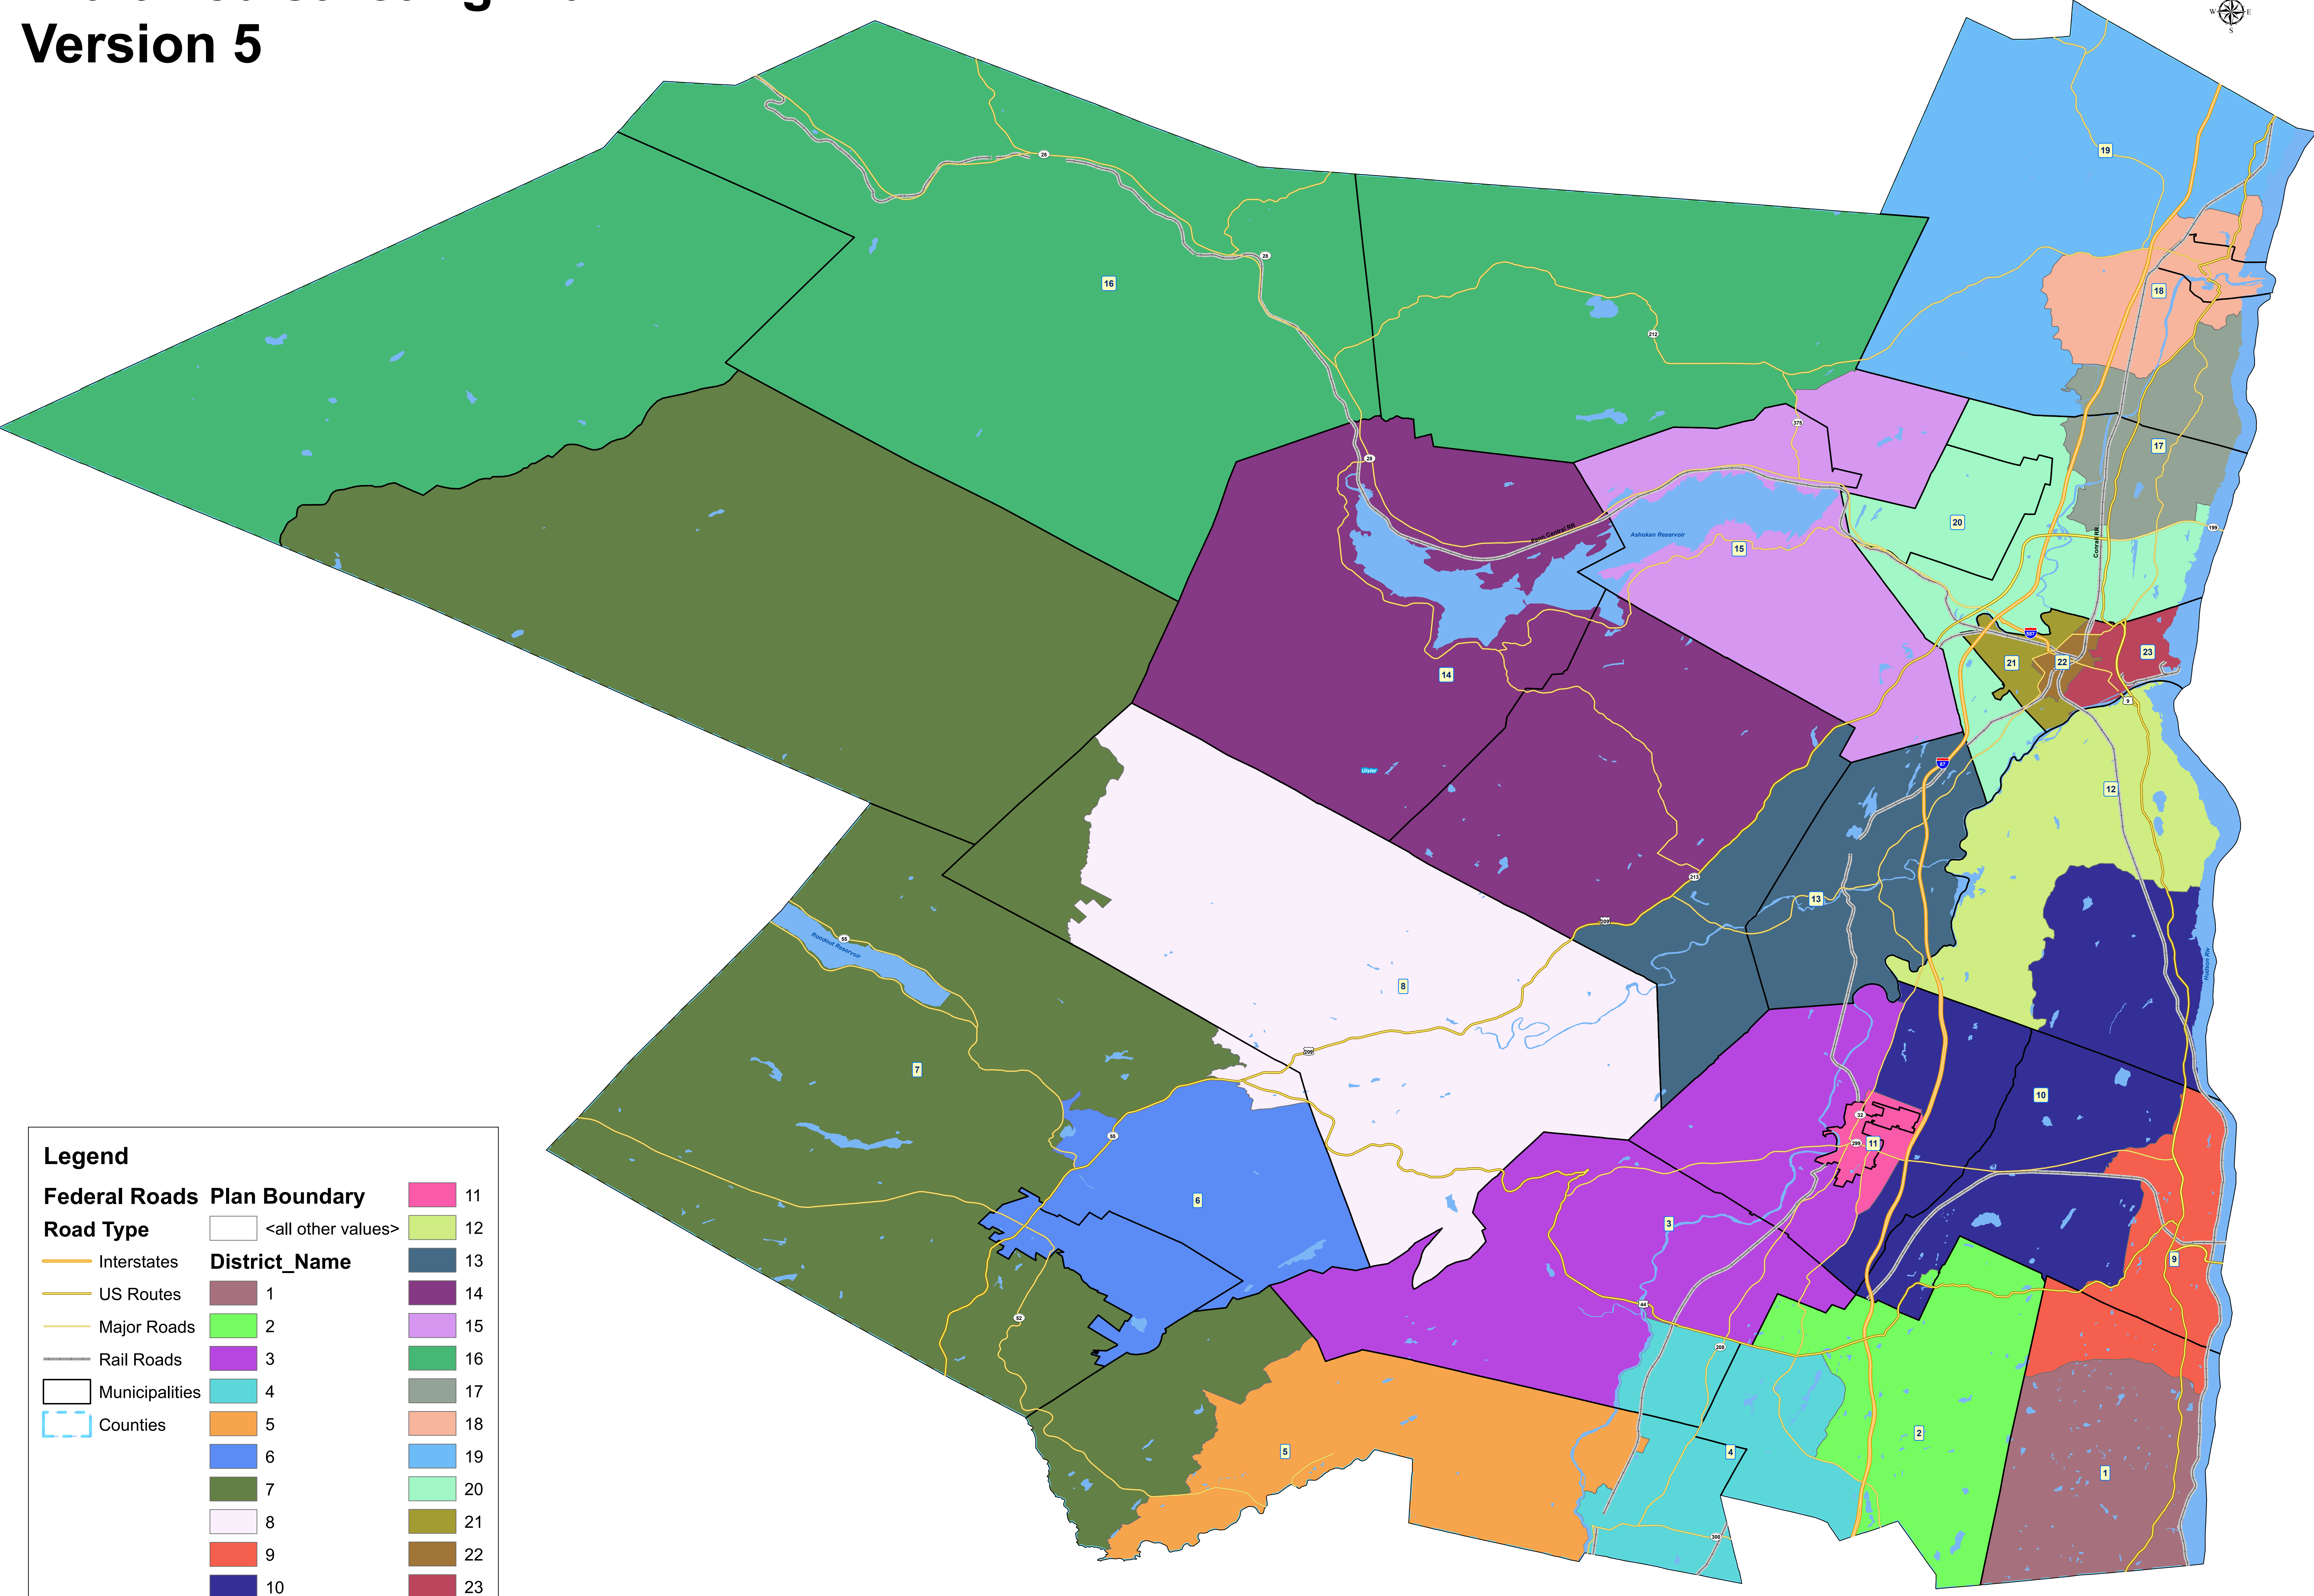

Draft Redistricting Plan Version 5

Legend

Federal Roads	Plan Boundary	11
Road Type	<all other values>	12
Interstates	District_Name	13
US Routes	1	14
Major Roads	2	15
Rail Roads	3	16
Municipalities	4	17
Counties	5	18
	6	19
	7	20
	8	21
	9	22
	10	23