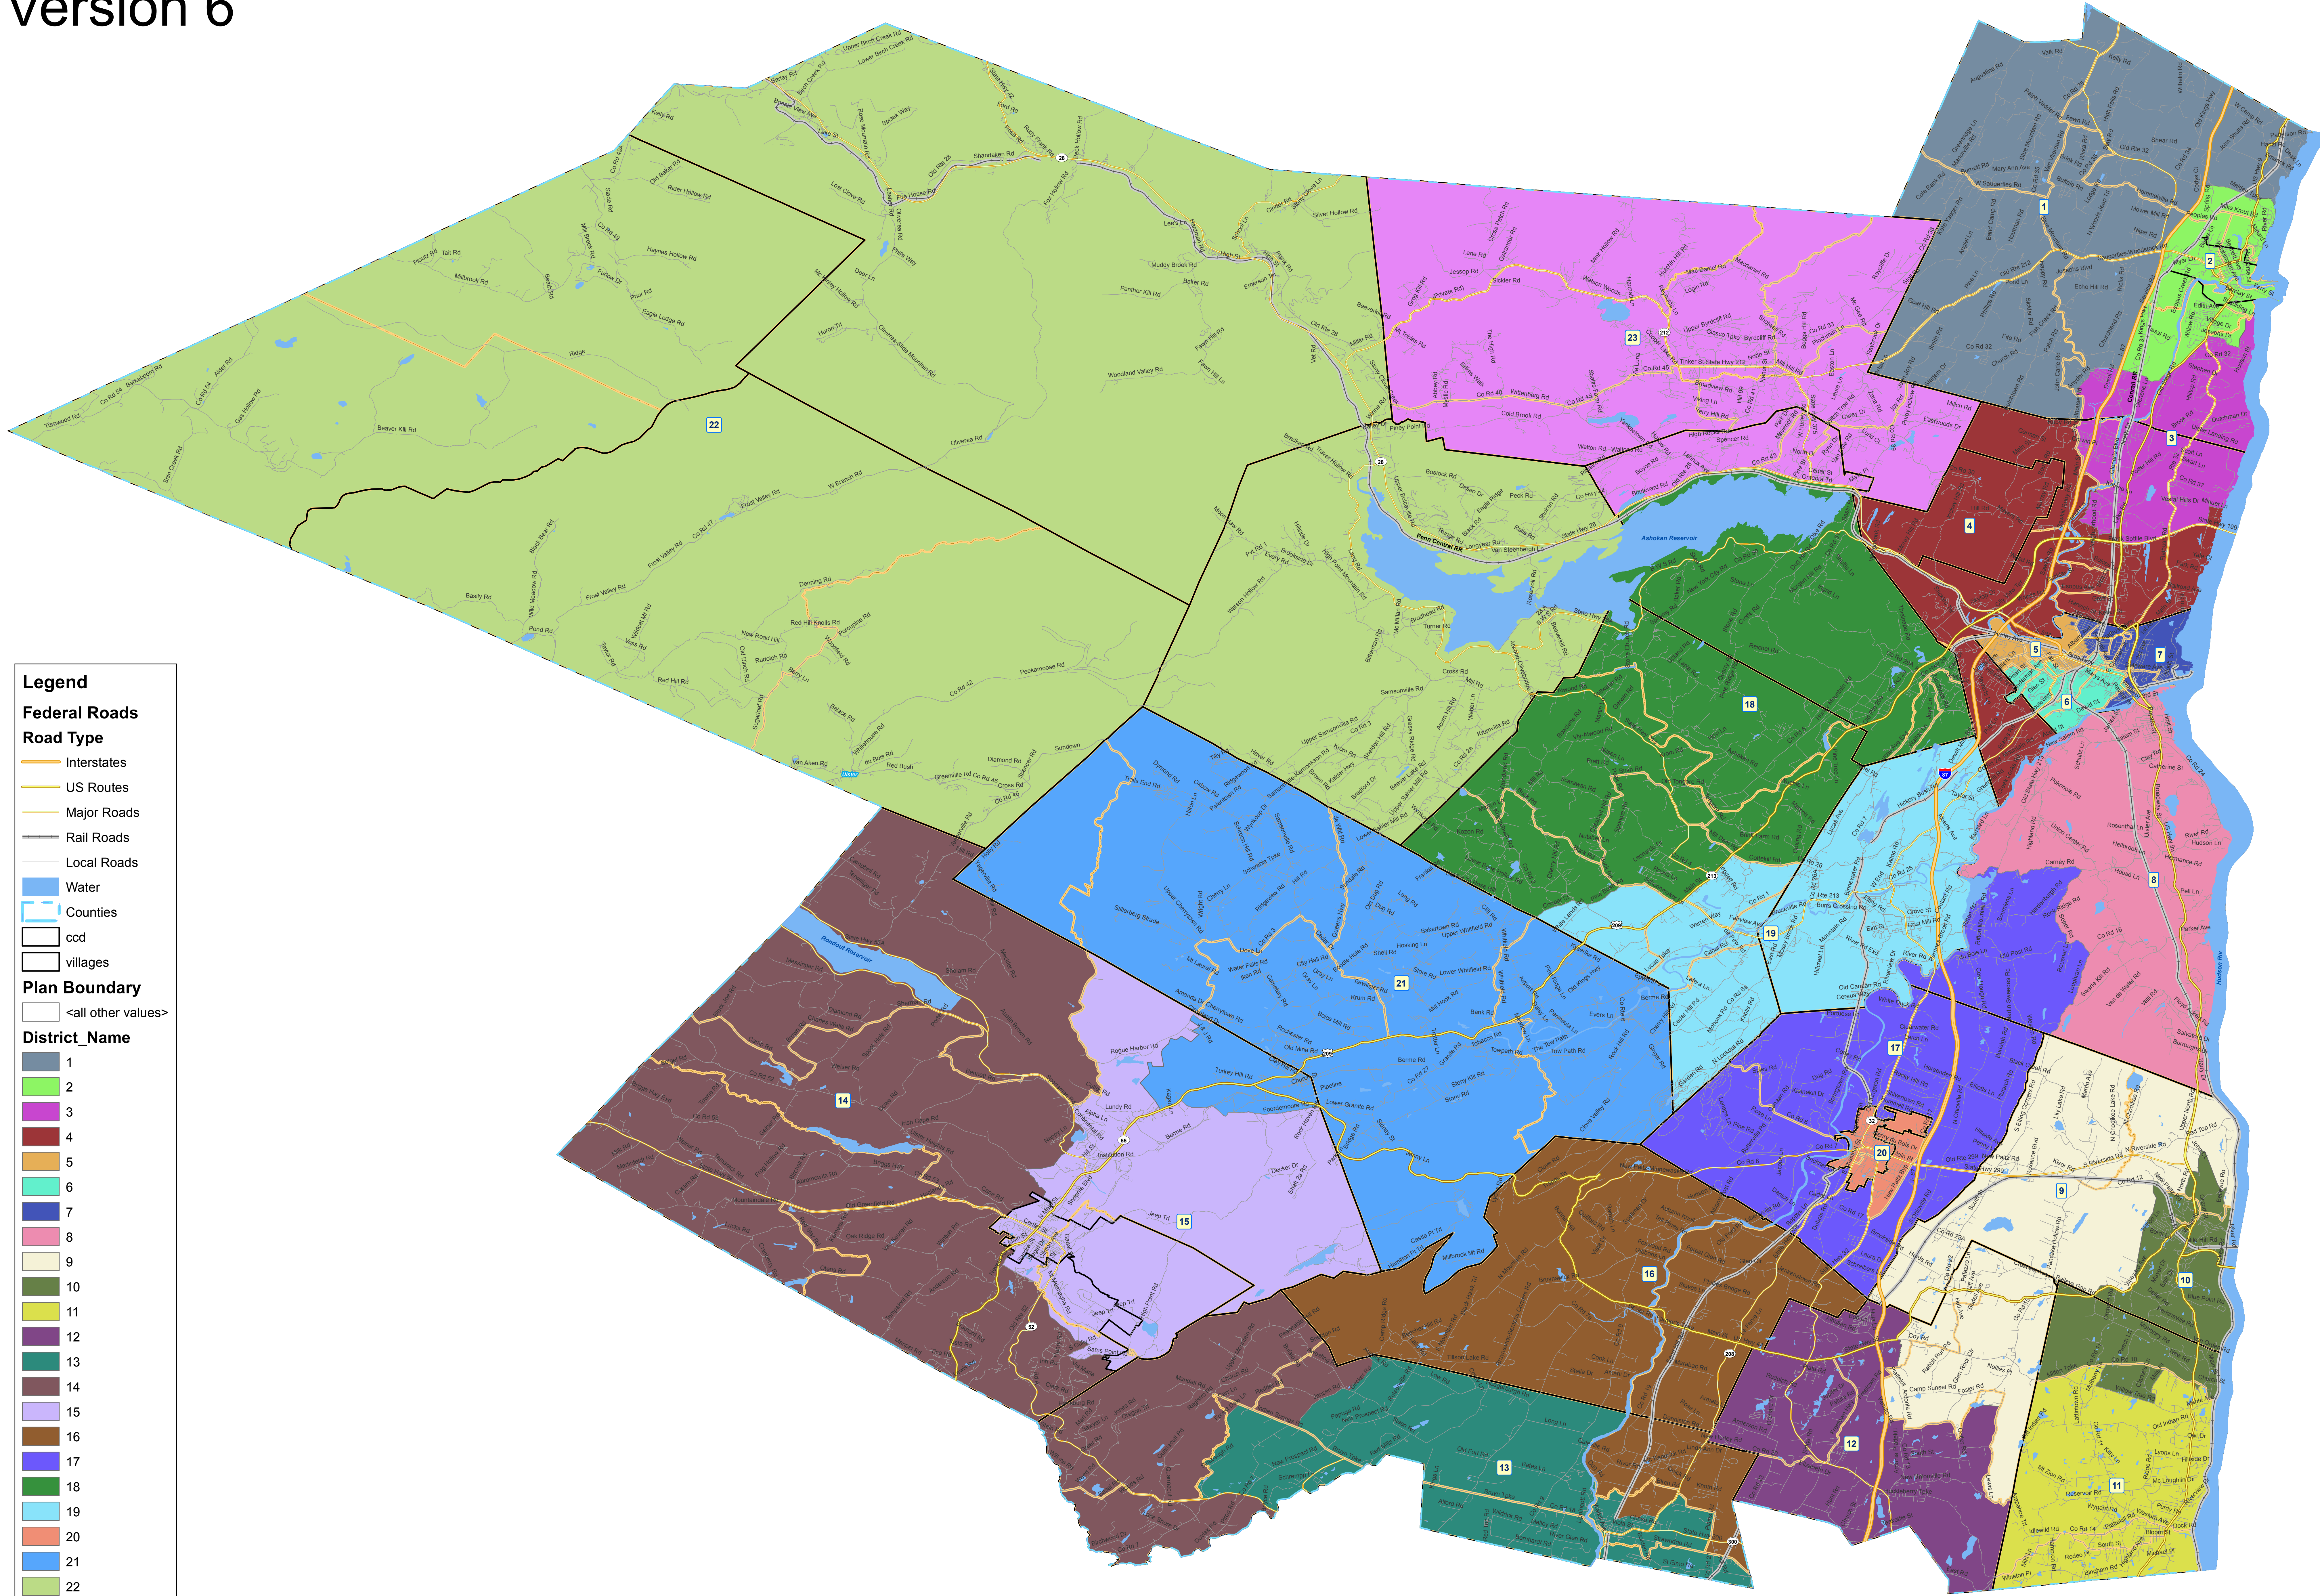

Draft Redistricting Plan Version 6

Legend

Federal Roads

Road Type

- Interstates
- US Routes
- Major Roads
- Rail Roads
- Local Roads

Water

Counties

ccd

villages

Plan Boundary

<all other values>

District_Name

- 1
- 2
- 3
- 4
- 5
- 6
- 7
- 8
- 9
- 10
- 11
- 12
- 13
- 14
- 15
- 16
- 17
- 18
- 19
- 20
- 21
- 22
- 23