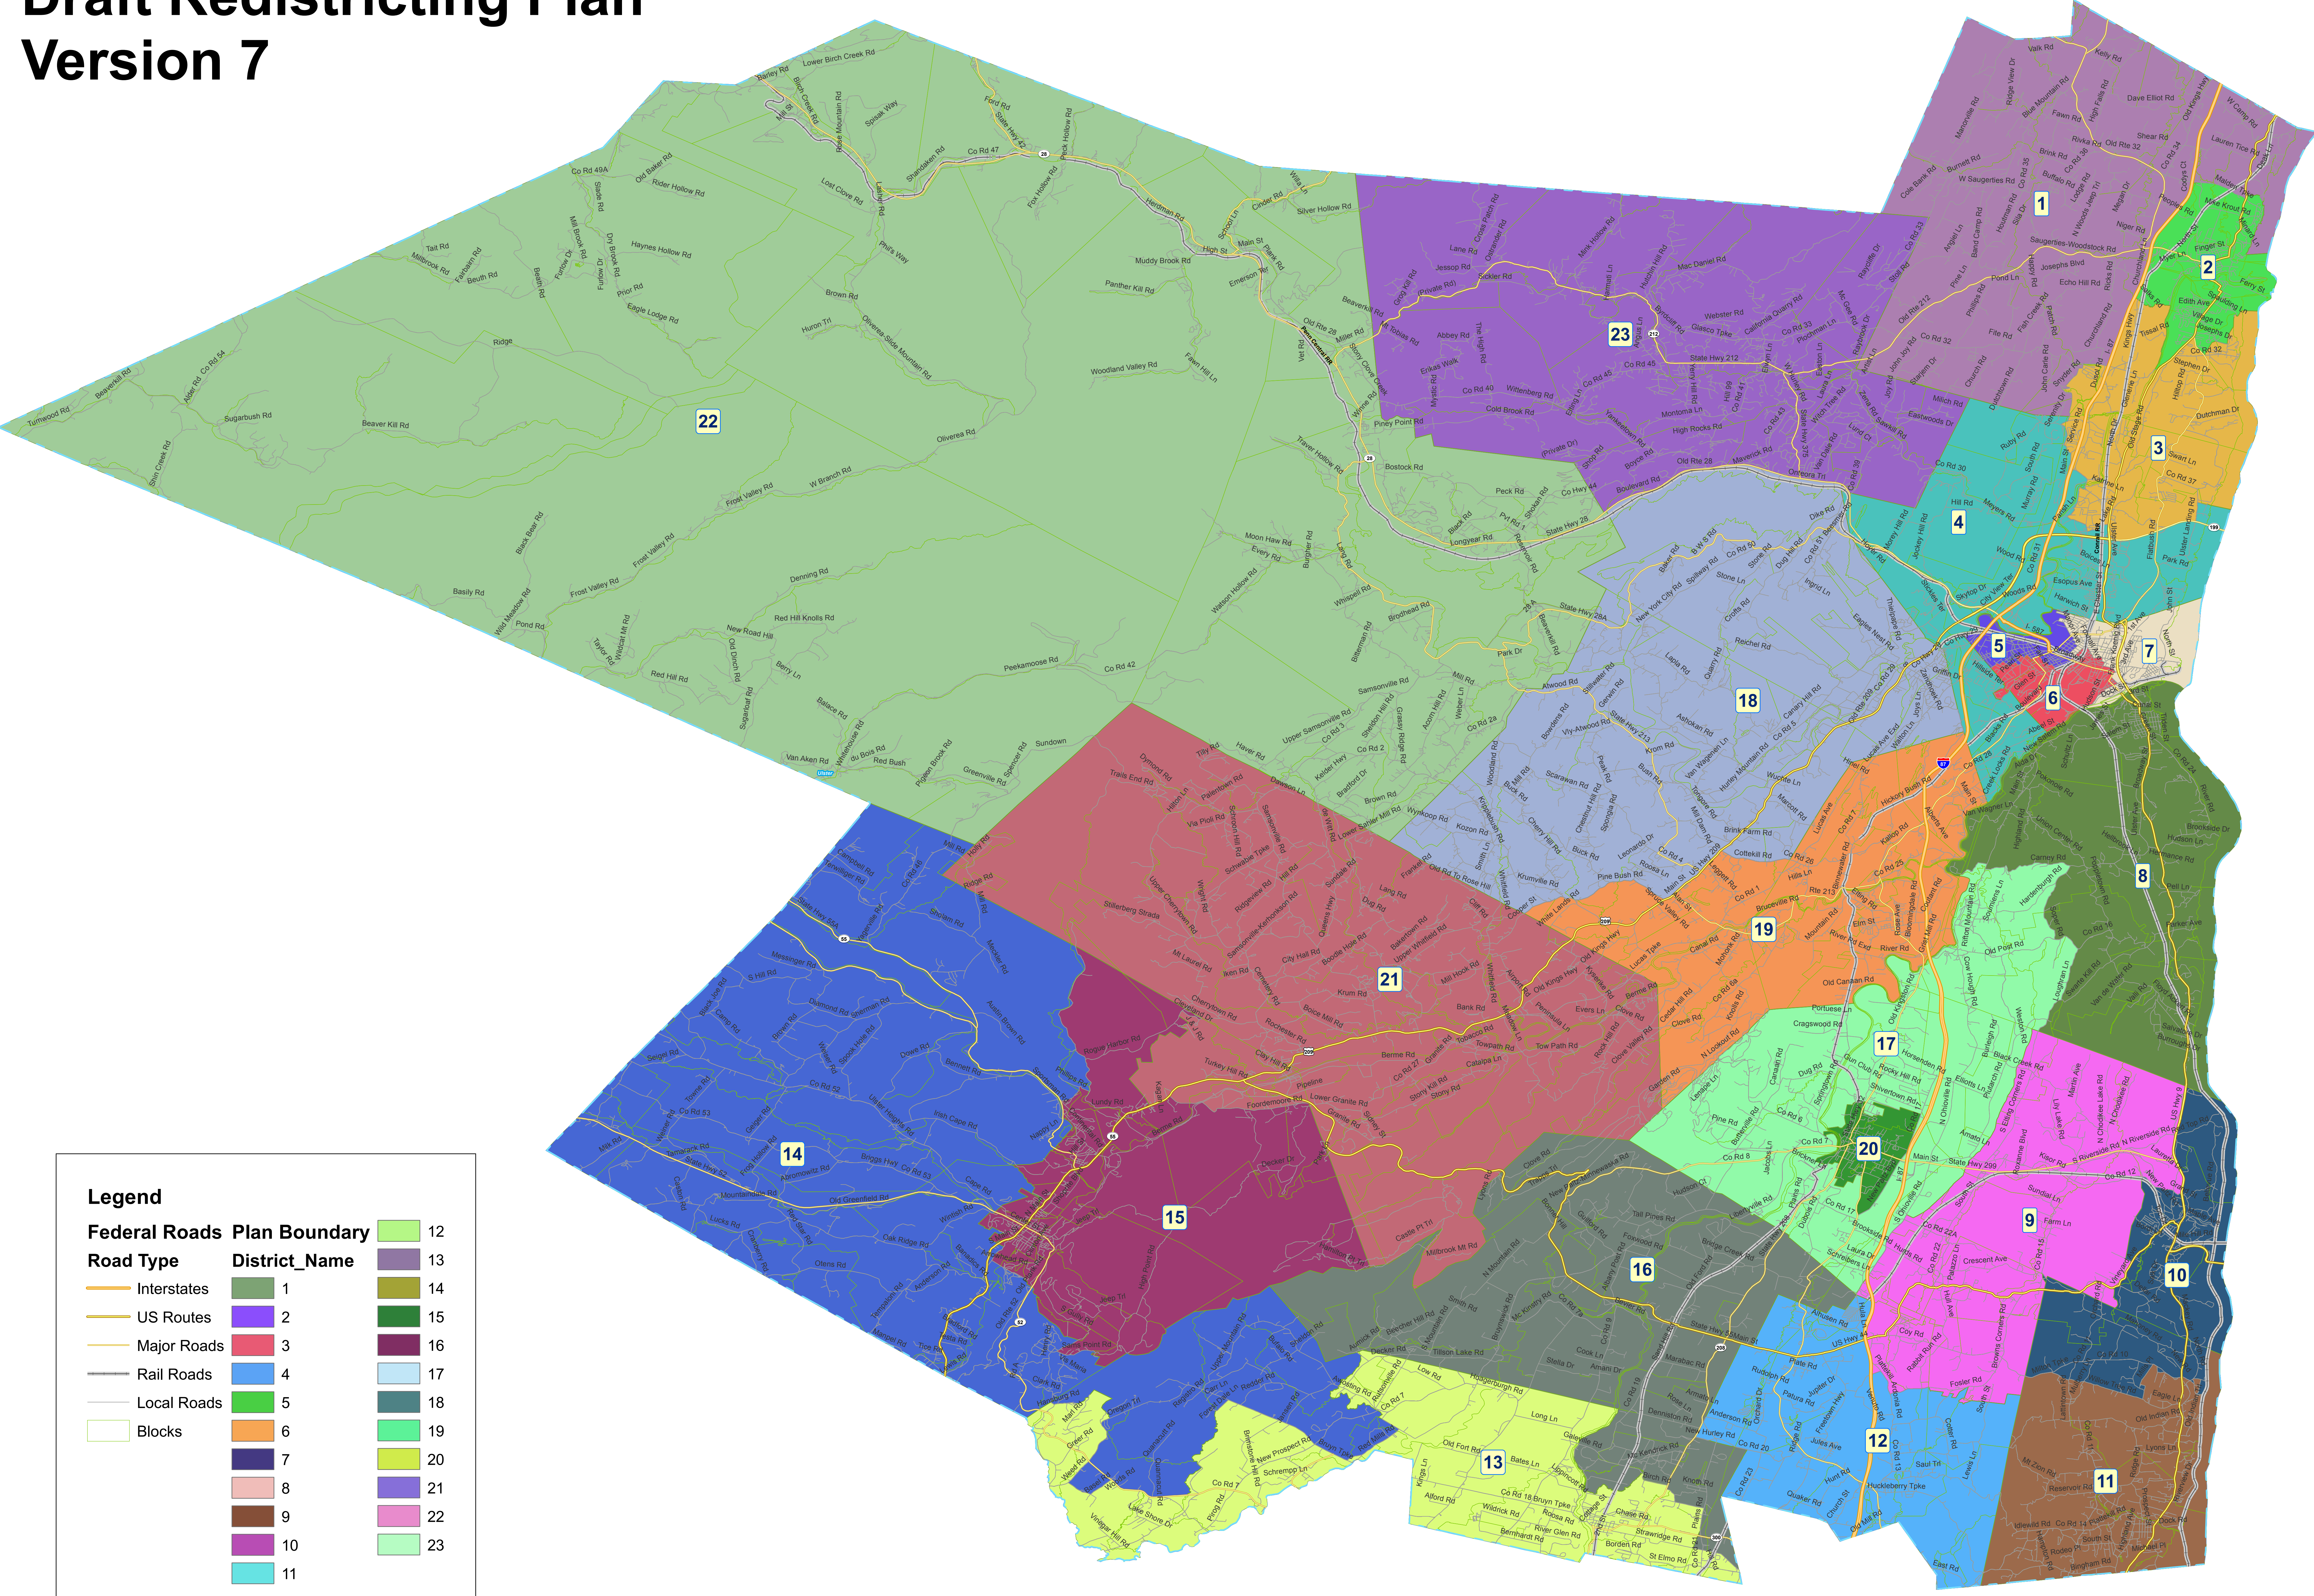

Draft Redistricting Plan

Version 7

Legend

Federal Roads	Plan Boundary		12
Road Type	District_Name		13
			14
			15
			16
			17
			18
			19
			20
			21
			22
			23