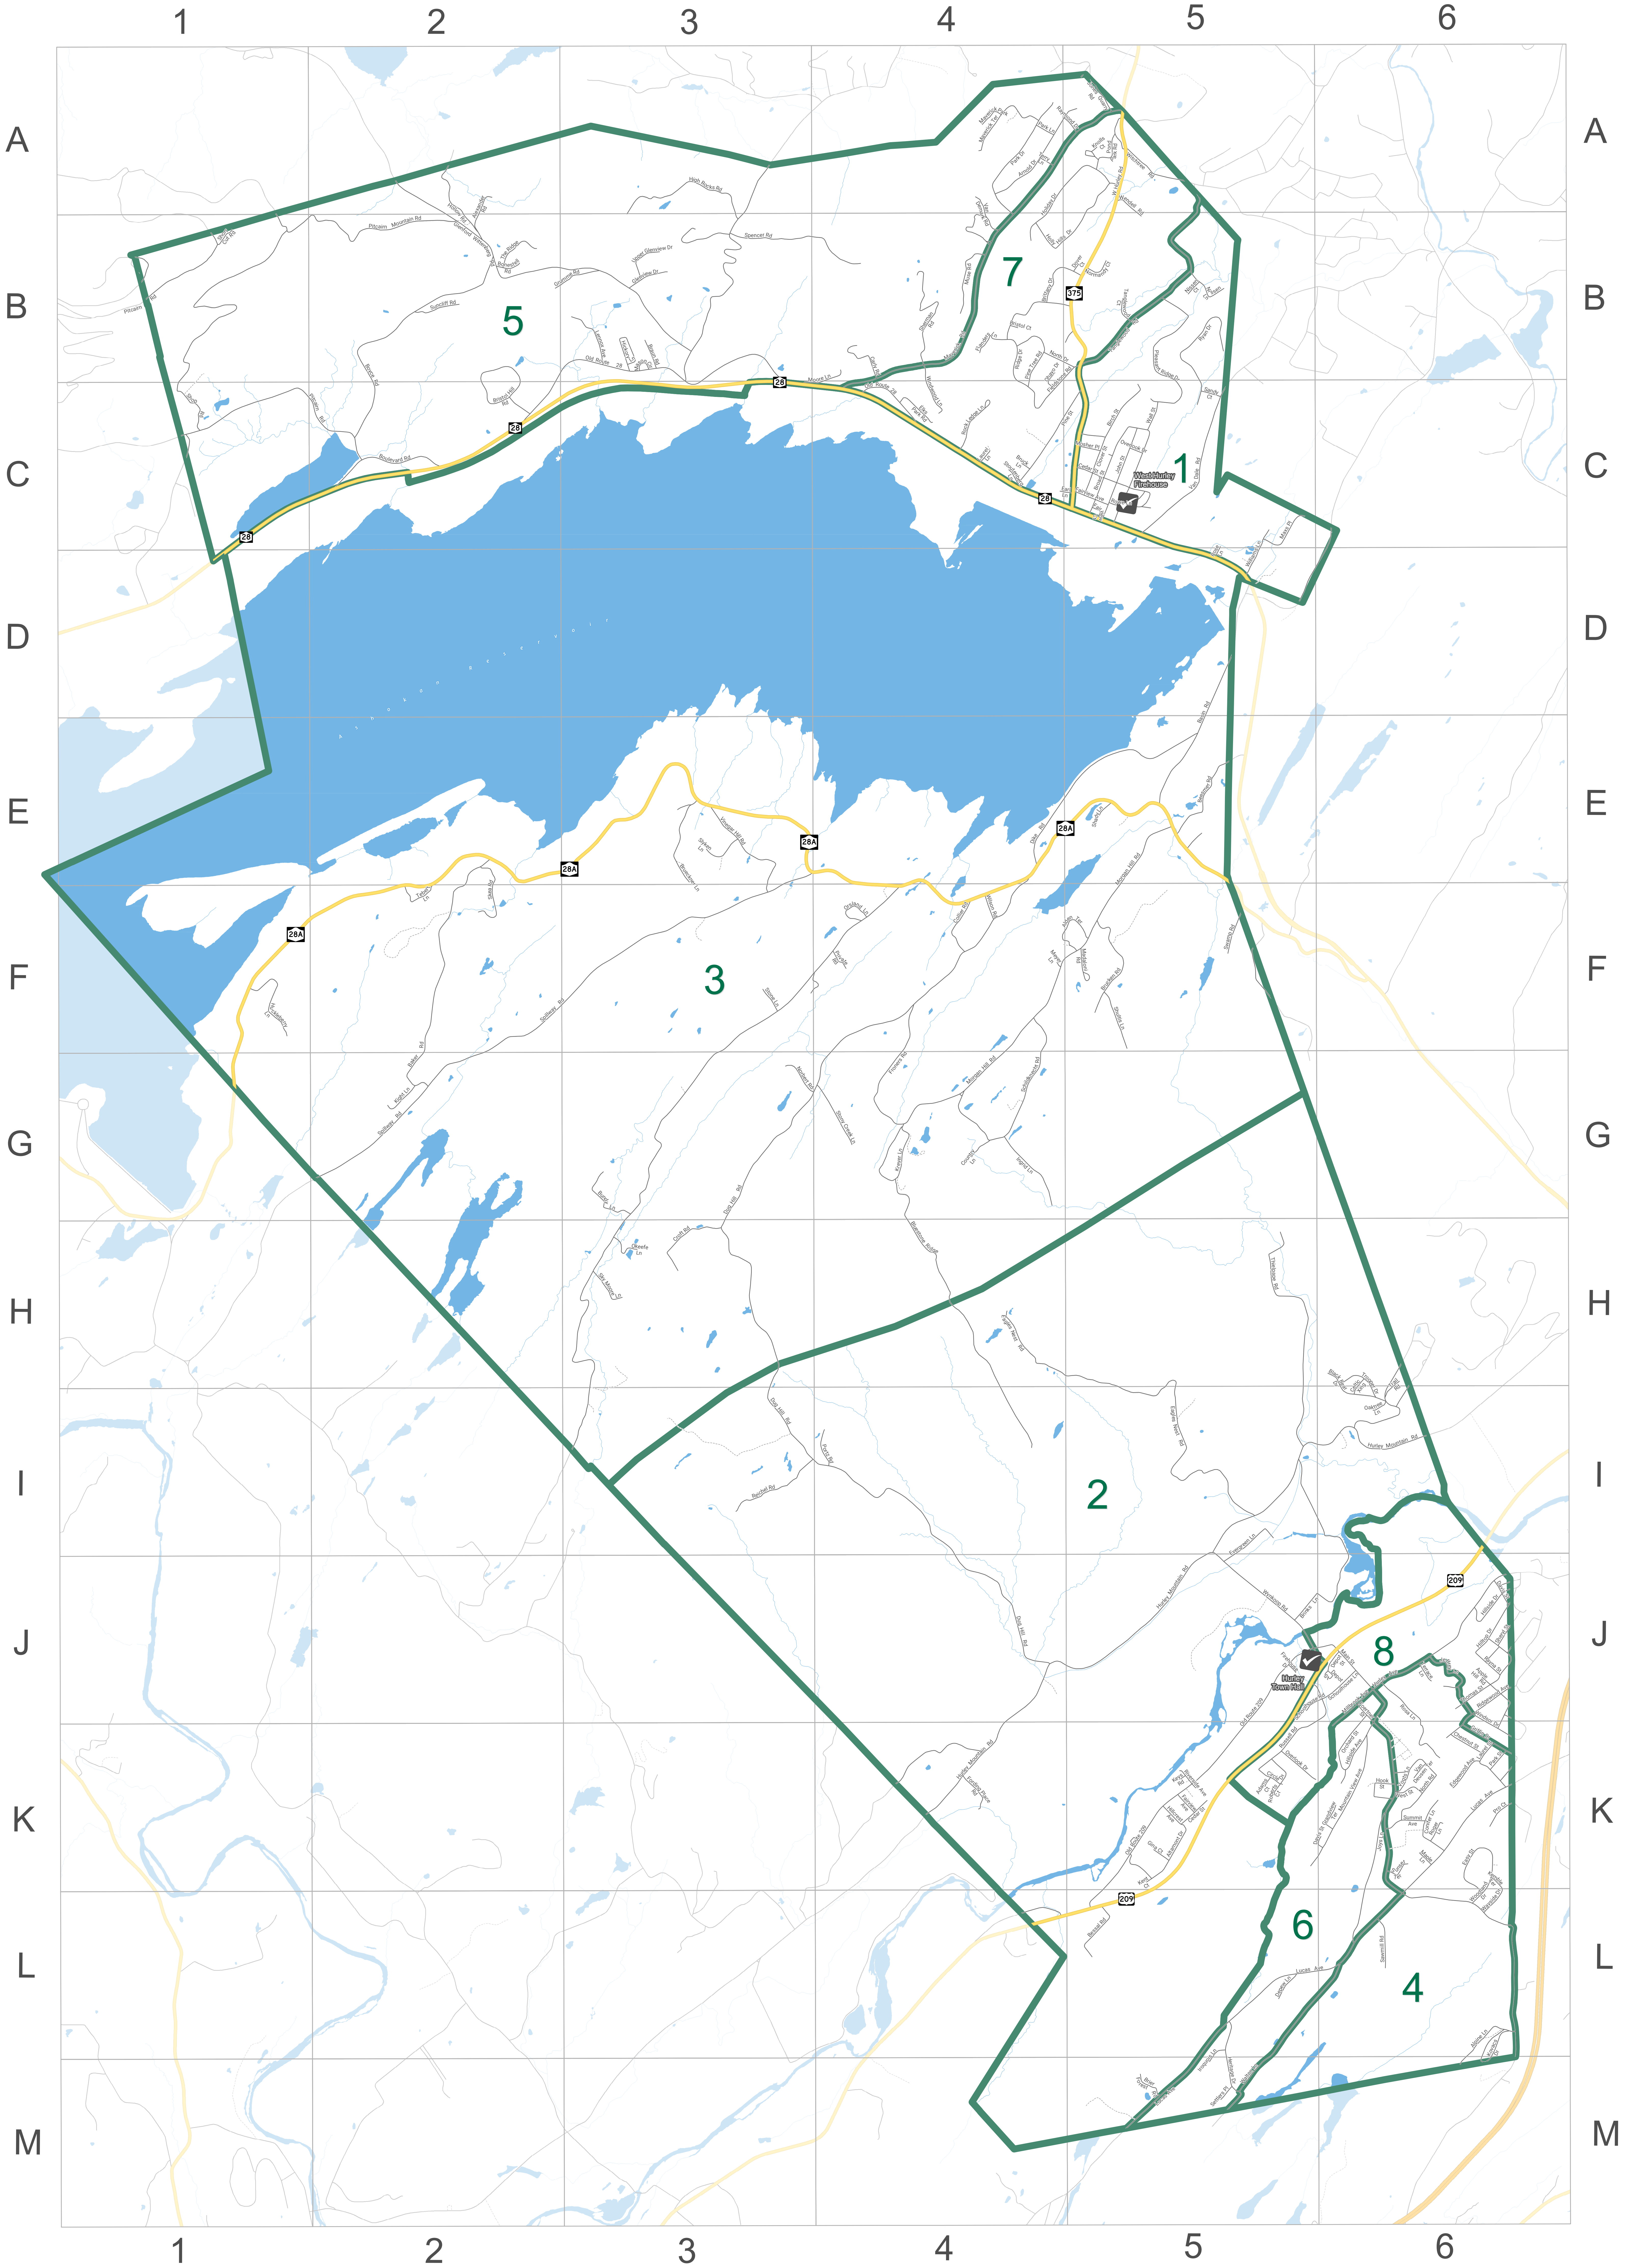

2017 Town of Hurley Election Districts

Property of Ulster County Board of Elections