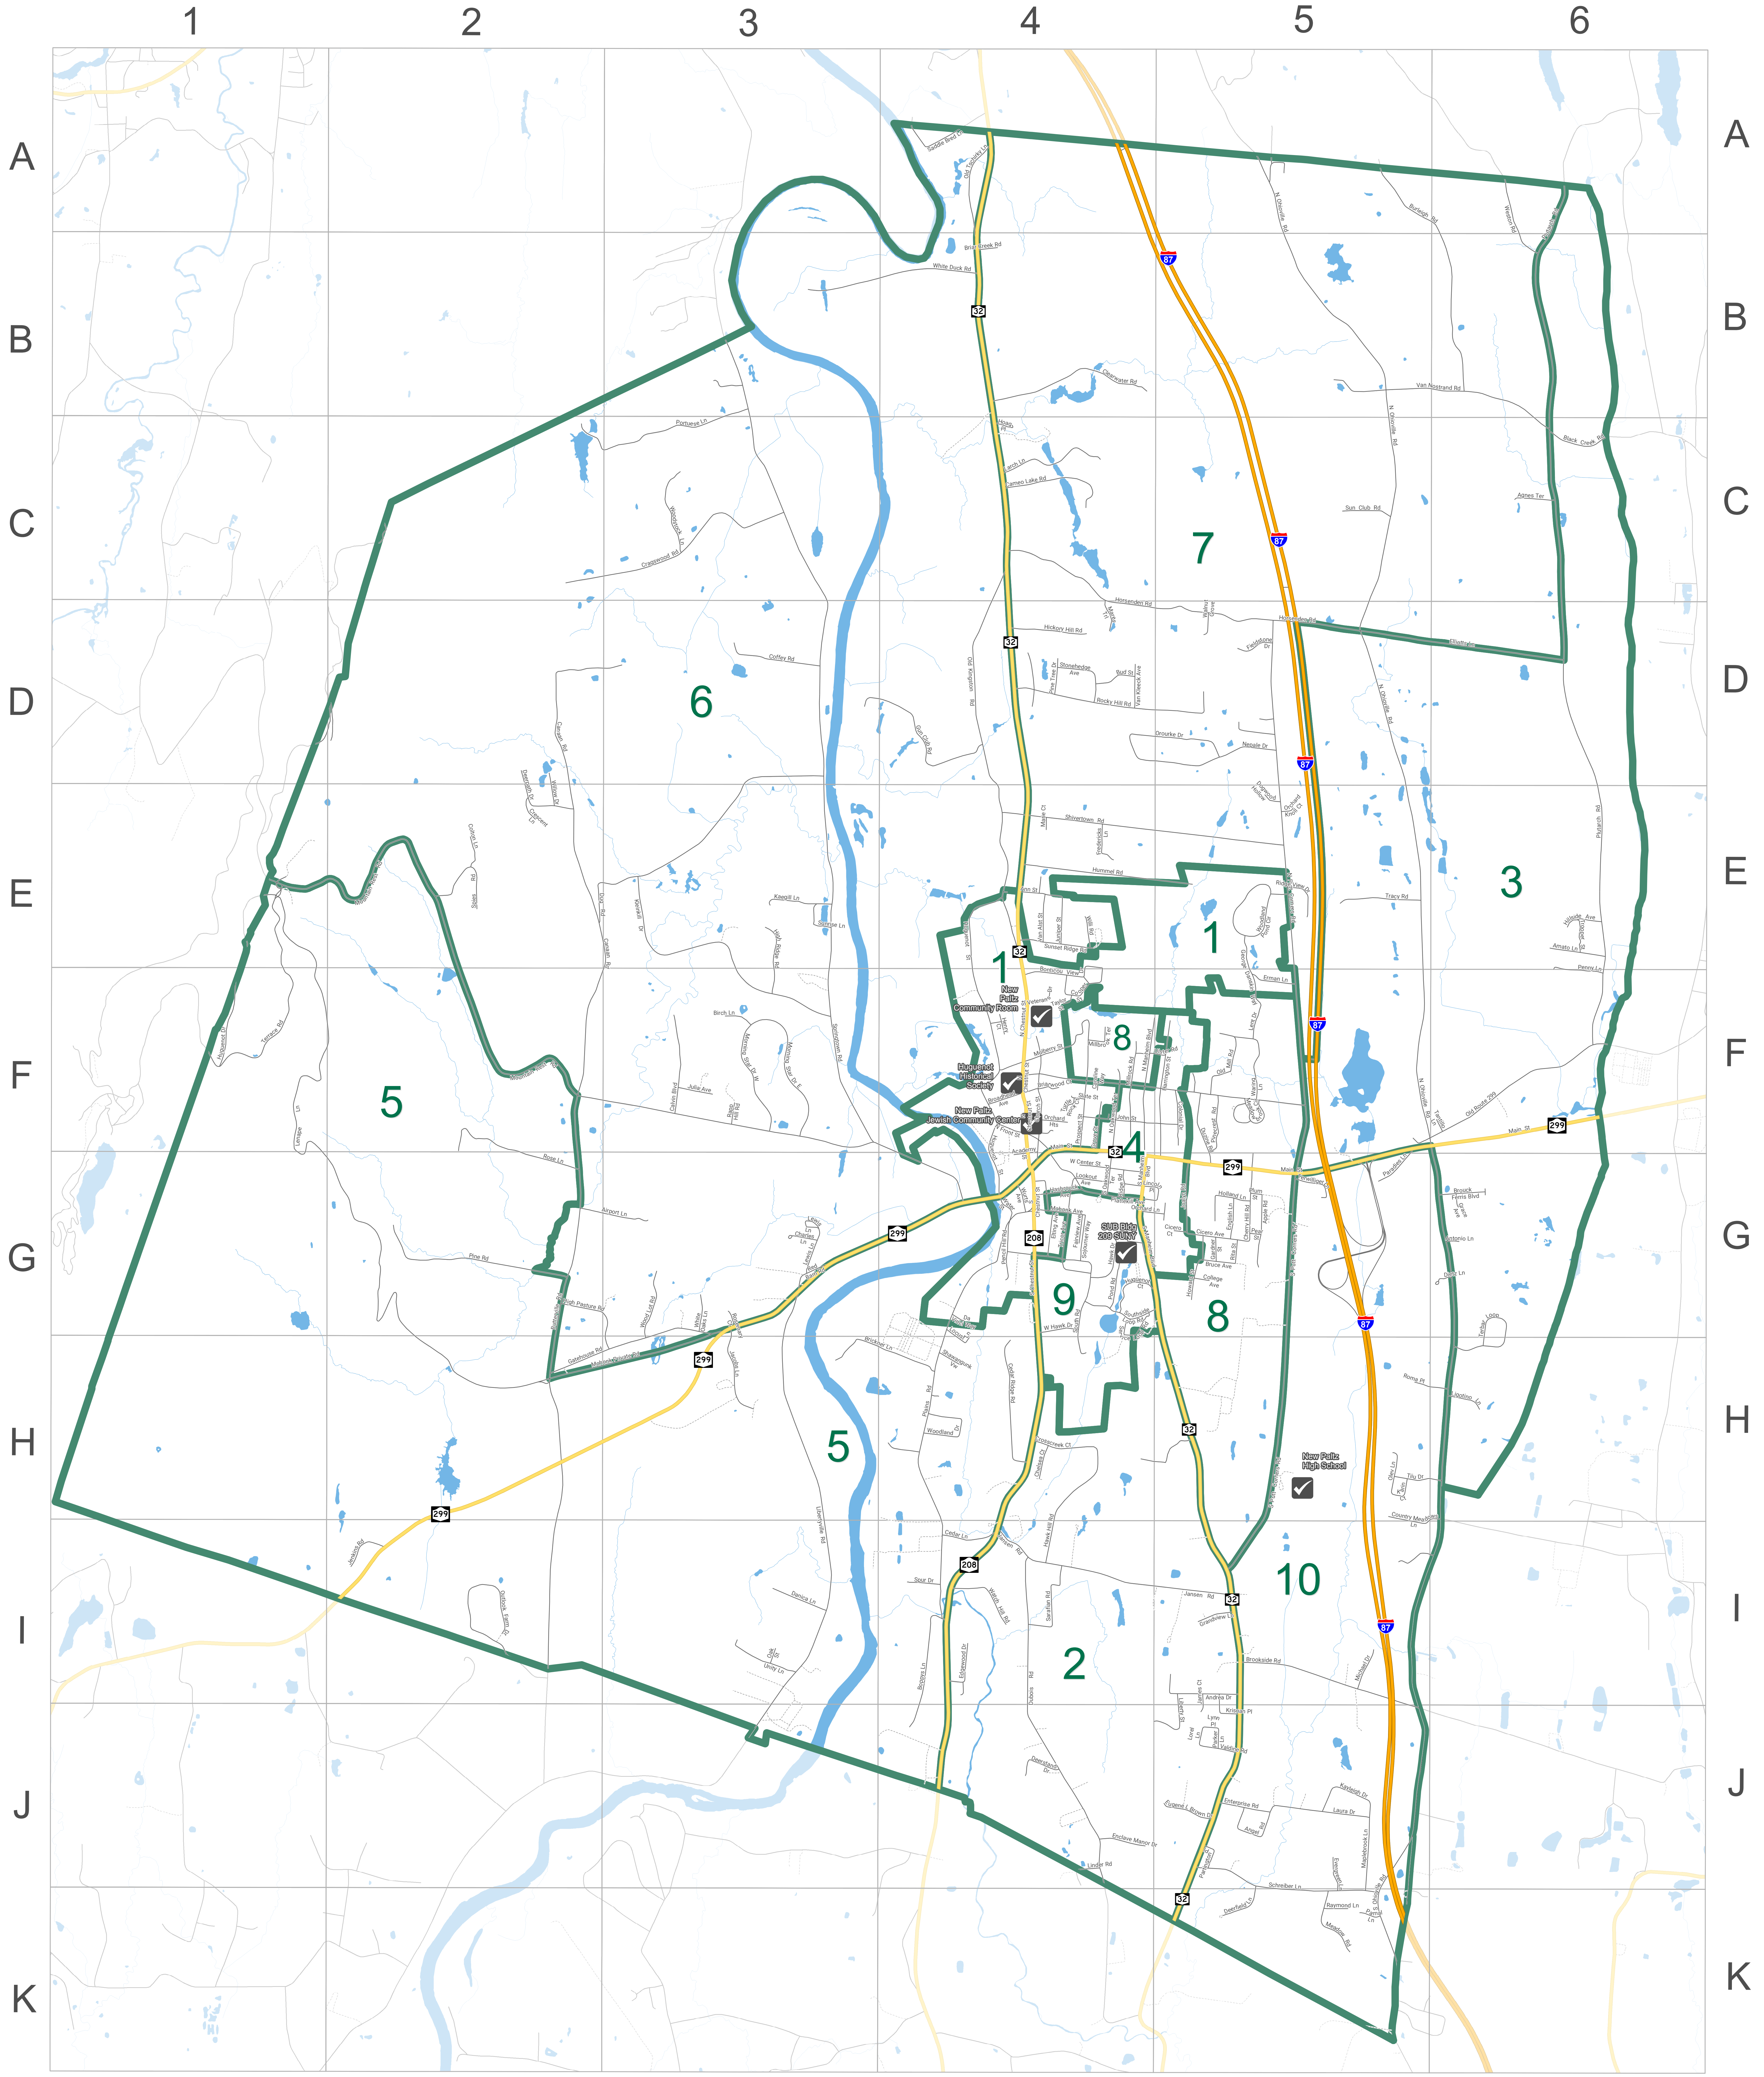

2017 Town of New Paltz Election Districts

Property of Ulster County Board of Elections