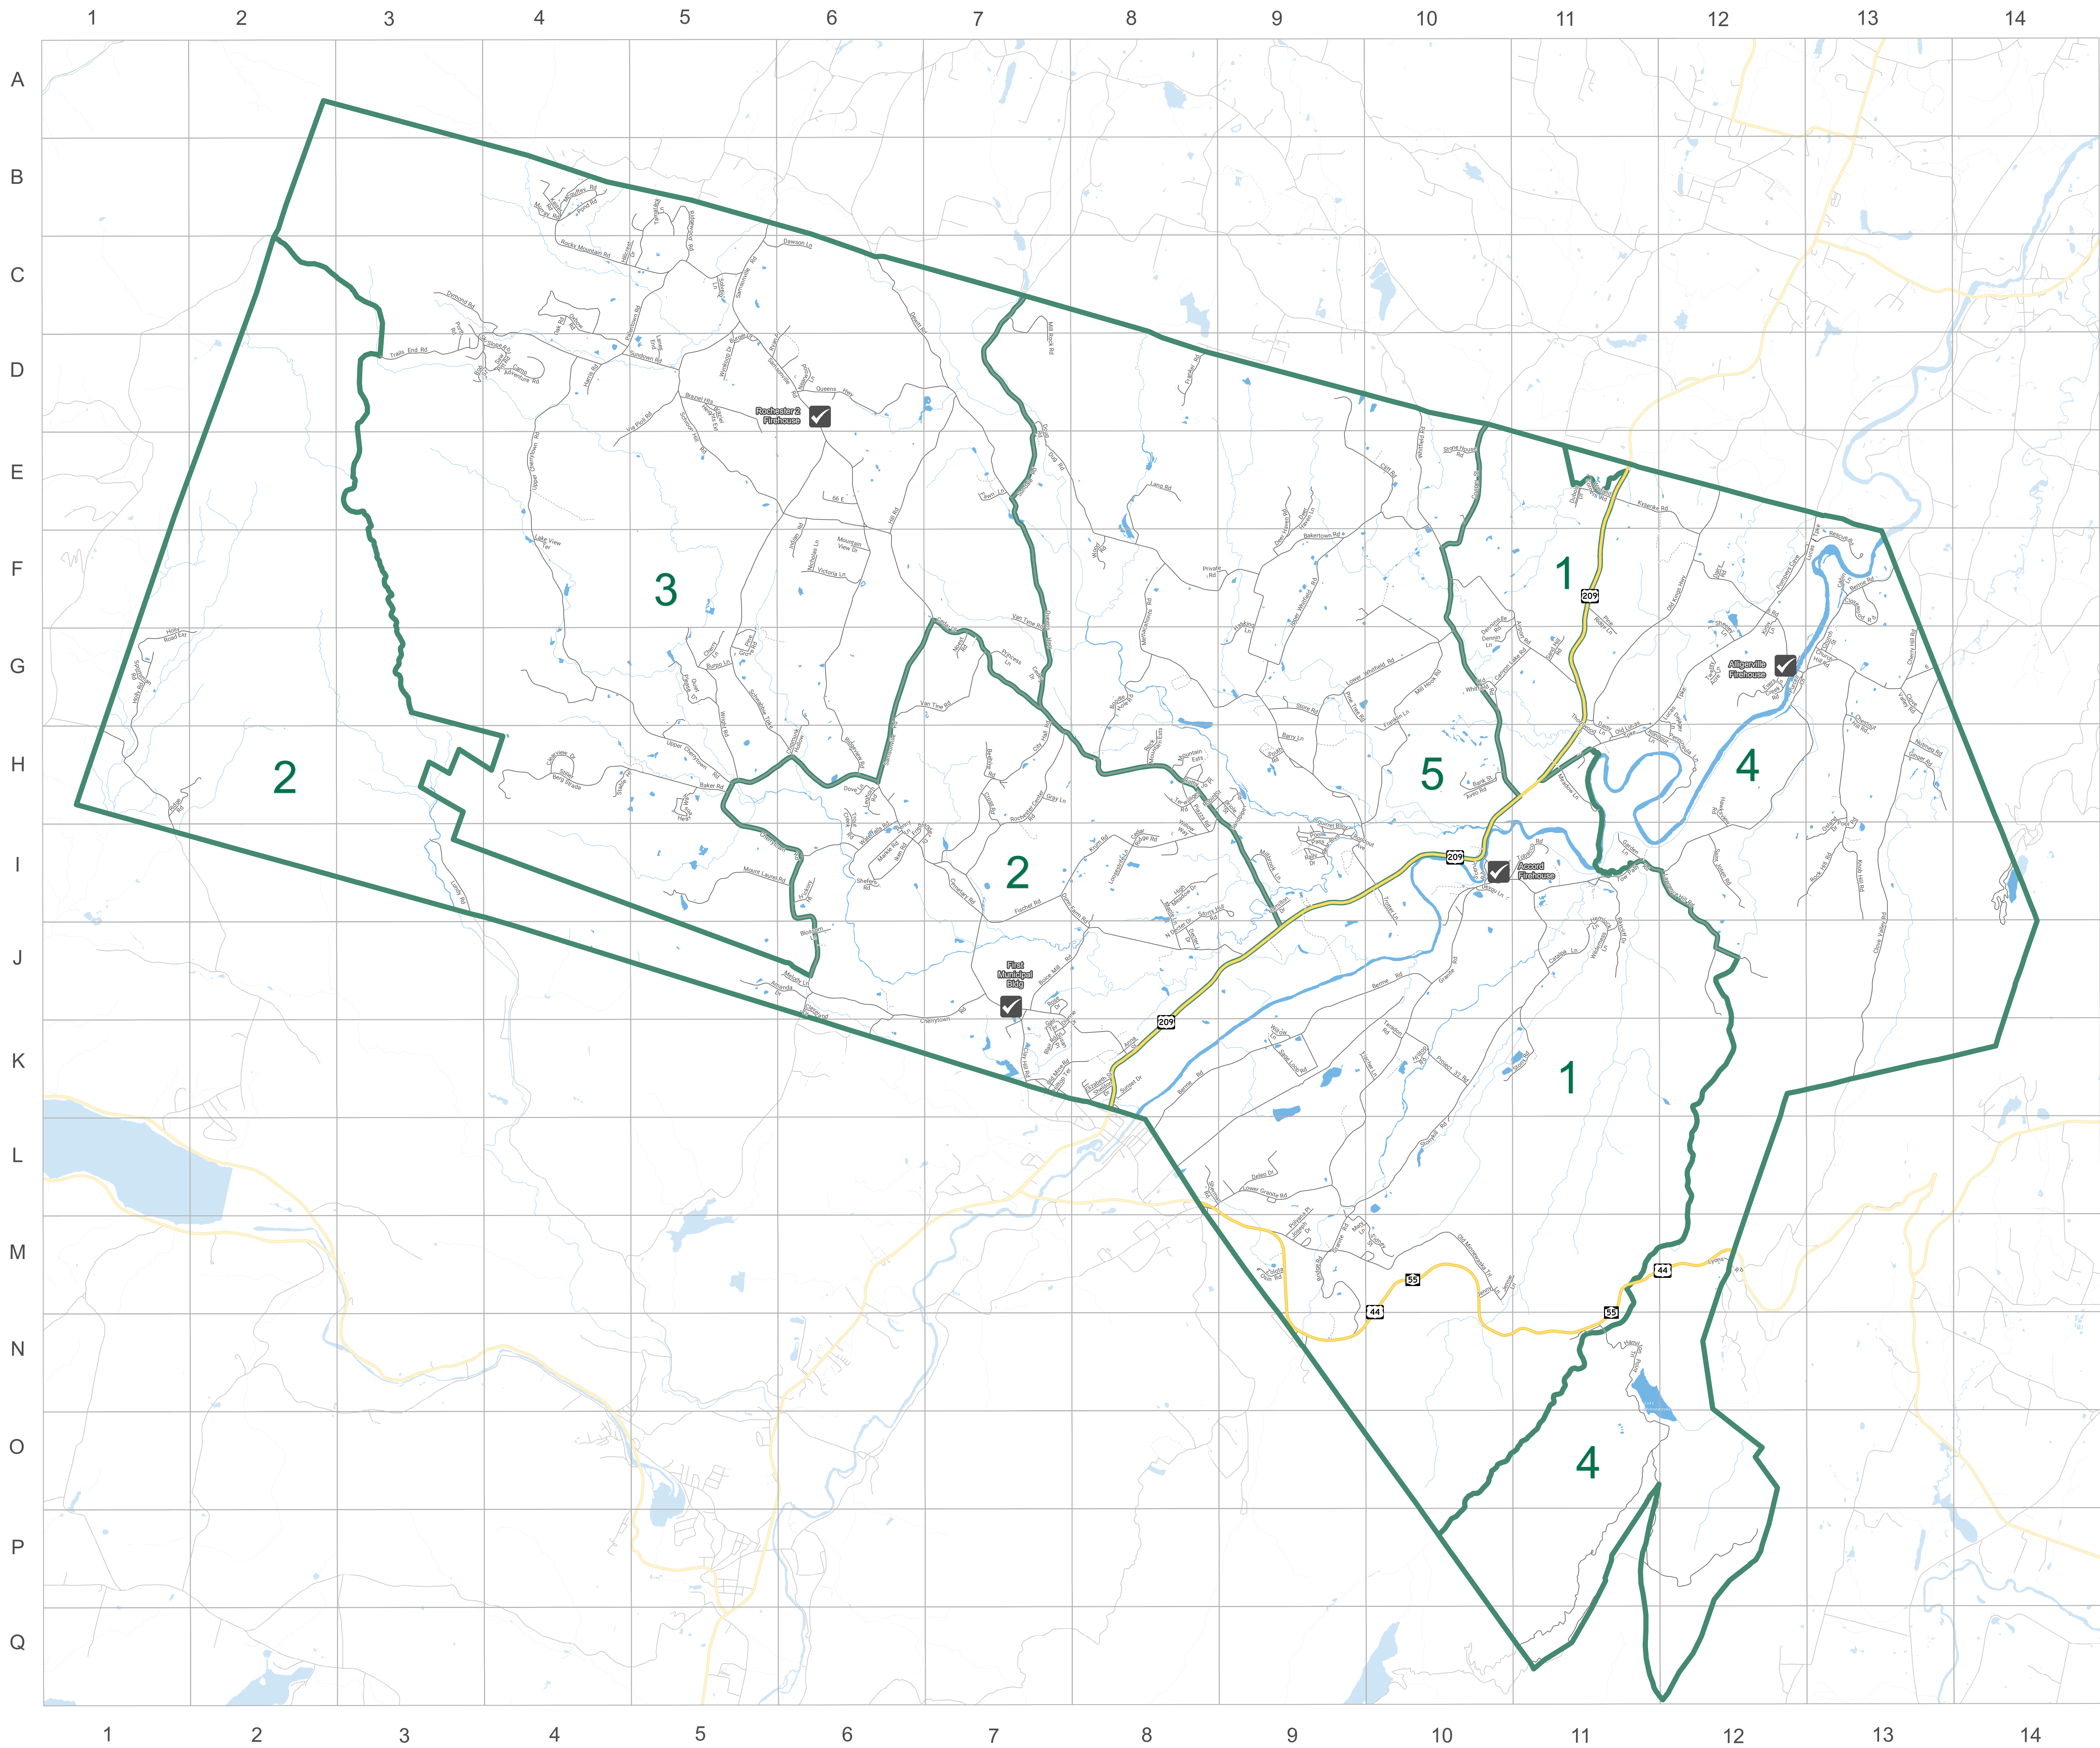

2017 Town of Rochester Election Districts

Academy Street - K7 K8	Indian Road - E6 F6	Sidney Street - M9 M10
Airport Road - F10 F11 G11	Jennie Lane - M10 M11	Sieber Road - C3 D3
Allenville Road - G12	Jenny Lane - M10	Six Slope Road - D3 D4
Amanda Drive - G5 G6	Joseph Drive - M9	Solvig Lane - C5
Anna Street - K8	Kaiser Road - B4	South Road - H9
Aster Road - B4	Kinky Lane - F2 G12	Spontani Road - G1
Aveo Road - H10	Knob Hill Road - I13	Squirrel Boulevard - I9
Baker Road - H4 H5	Knoll Road - L9 M9	Stable Hill - H4
Bakertown Road - F9 G9	Koska Lane - B4	Silver Berg Strada - H4
Bank Road - K8	Krum Road - H8 I7 I8	Stone House Road - E10
Bank Street - H10	Kysarke Road - E11 E12 F12	Stony Road - J11 K10 K11
Barry Lane - H9	Lake View Terrace - F4	Stony Hill Road - I11 J10 J11
Bear Boulevard - I9	Lang Road - E8 F8	Stony Hill Road - I11 J10 J11
Beaver Pass - I9	Laurel Hollow Estates Road - M9 N9	Store Road - G9
Beehive Road - H7	Lawrence Hill Road - H12 J12	Stony Hill Road - I8 I9
Berne Road - F13 G13 J9	Leghorn Road - H6	Sundale Road - C7 D7 E7
Blair Road - K7	Little Sam Road - H8	Sundown Road - C5 D4 D5
Blevins Road - D3	Long Pine Road - H7	Sunset Avenue - I9
Blue Spruce Lane - B5	Loosestrife Lane - I8	Sunset Drive - K8
Bob Street - D3 D4	Lower Granite Road - L8 L9	Susan Place - K7
Bosch Mill Road - I8 J7 J8 J9	Lower Whitefield Road - G9 G10	Tamarack Lane - B5
Boodie Hole Road - G8 H8	H9	Teradon Road - K10
Bowers Road - I6	Lucas Turnpike - E13 F12 F13	Terrace Street - K7
Brazel Heights - D5 E5	G11 G12 H11	Terwilliger Road - H8
Brazel Heights Extension - D5	Lundy Road - I3 J3 J4 K4	Thornwood Lane - H11
Bridge Road - M9	Lyons Road - M12 N12	Tilly Road - B4
Brown Road - C5	Main Street - I10	Tobacco Road - I10 I11 J10
Browns Drive - B4	Maple Lane - I8 J8	Tow Path Road - G12 G13 H12
Buffalo Pass - I9	Maria Lane - M9 M10	H13 I10 I11 I2
Burger Drive - D5	Mary Lane - M9 M10	Trail's End Road - C3 C4 D3
Burpo Lane - G5	Moguffey Road - B4	D4
Cabin Lane - F13	Mount Laurel Road - I8 I9	Trotter Lane - I10 J10
Camp Adventure Road - D3 D4	Meadowbrook Lane - E11	Trout Creek Road - H6 I6
Campfire Boulevard - I9	Meadowlark Road - H9	Twenty Acre Lane - G12
Canyon Lake Road - G10 G11	Meody Lane - B4 C4 C5 H5 H6	Unzer Road - D3
Cardinal Road - H8 H9	Metacahonts Road - F8 G8 G9	Upper Cherrytown Road - D4
Castle Point Trail - O11 P11	H9 I9 I10	E4 F4 G4 C5 H5 H6
Catapa Lane - J11	Metacahonts Road - F9 F10 G10	Upper Whitefield Road - E9 E10
Cathy Jo Place - H8	H10 I9 I10	F9 F10 G9
Cedar Circle - I9	Mill Quarry Road - K10 L10	Van Tine Road - G6 G7
Cedar Drive - F7 G7	Mill Road - G1 H1 I1	Van Tine Road - F7 G7
Cedar Lane - I8	Mill Rock Road - C7 D7	Vandermark Lane - J7 K7
Cedar Ridge Road - I8	Millbrook Lane - I9	Via Pico Road - D5 E4 E5
Cedar Street - G7	Millbrook Mount Road - O11 P11	Victoria Lane - F6
Cherry Hill Road - F13 G13	P12	Wassy Road - D3
Cherry Lane - G5	Minneaska Trail - I8	Waterfalls Road - H6 I6
Cherrytown Road - H5 I5 I6 J6	Mountain View Drive - F6	Waterfalls Road Extension - I6
J7	Mountain Estates - H8	Webster Avenue - K8
Chestnut Hill Road - G13 H13	Mountain View Drive - F6	Westbrook Road - G11
Chipmunk Circle - I9	Nearwood Lane - D6	White Birch Lane - G4
Chipmunk Hollow - H6	Nicholas Lane - F6	Whitefield Road - D10 E10 F10
Church Hill Road - G13	North Doctar Drive - I8 J8	Wilderness Lane - J11
Church Lane - G13	North Hill Road - I8 J8	Willow Lane - K9
Church Street - G13	North Hill Road - I8 J8	Willow Way - I8
City Hill Road - G7 H7 I7	Oak Road - C4	Winfield Corners Road - E11
Clay Hill Road - J7 K7	Old Cherrytown Road - J6 K6	Wood Road - F8
Cleaver Drive - H4	Old Kings Highway - E12 F11	Woodland Ridge Road - K6
Cleaver Lane - I8 K8	F12 G11	Wood Road - F8
Cliff Road - D9 E9 E10	Old Lucas Turnpike - G11 H11	Woods Drive - I9
Clove Valley Road - G13 H13	Old Metacahonts Road - H9	Woods Road - G13
I13 I13 I13	Old Metacahonts Road - 2 - H9	Woodland Ridge Road - K6
Clove Valley Road Extension - N11	Old Mine Road - K7 K8	Wynkoop Drive - C5 D5
C13	Old Minneaska Trail - M9 M10	Zolota Osin Road - M9
Cloveswood Road - F13	Old Pilgrims Way - K7	
Cooper Street - D10 E10 F10	Old Whitefield Road - G10	
Cottage Lane - G9	Oregano Hill Road - E10	
Countryside Lane - I10	Onole Street - H8 H9	
County Route 6 - F12 G12 G13	Oxlow Road - C4 D4	
	Paintown Road - C5 D4 D5	
	Penninsula Lane - H11 H12	
	Penny Lane - I6	
	Peppertree Lane - H6	
	Piazza Road - H7 I7	
	Pine Grove Road - G5	
	Pine Ridge Lane - F11 G11	
	Pine Tree Road - G9	
	Pipeline - J10 K9 K10 L8 L9	
	Pohans Place - E9 F9	
	Pompeys Cave - F12 F13	
	Pool Road - B4	
	Pool Road - H13 I13	
	Port Road - C3 D3	
	Private Lane - G7	
	Private Lane - F8 F9	
	Project 32 Road - K10	
	Quaker Road - H13 I13	
	Queens Highway - D6 D7 E7 F7	
	Quinn Road - H13 I13	
	Rally Drive - I9	
	Raycliff Drive - I11 J11	
	Reynolds Road - F13	
	Ridge Road - H1 H2	
	Ridgeview Road - E6 F6 G6 H6	
	Ridgewood Road - B5 C5	
	Roberts Drive - H8	
	Robin Street - H8	
	Rochester Center Road - H7 I7	
	Rock Haven Road - L8	
	Rock Hill Road - G13 H13	
	Rock Mountain Estates - H8	
	Rocky Mountain Road - B4 C4	
	C5	
	Rogue Harbor Road - J6 K6	
	Rondout Avenue - I9	
	Rondout Lane - H11 H12	
	Rose Drive - J7	
	Rose Hill Road - D8 D9	
	Route 209 - D11 E11 F11 G11	
	H10 H11 I9 I10 J8 I9 K8	
	Route 44 - L8 L9 M9 M10 M11	
	M12 N9 N10 N11	
	Route 68 East - E6	
	Ryan Place - C6 D5 D6	
	Sage Loop Road - K9	
	Saint Joseph Road - H12	
	Saint Marys Convent - F9 F10	
	Saint Marys Convent - F9 F10	
	Salvatore Lane - L8	
	Sansenville Road - B5 C5 D5	
	D6 E6 F6 F7 G6 G7 H6 I6 J7	
	K7 K8	
	Sand Hill Road - G11	
	Sandpiper Road - H9 I9	
	Saw Pitt Road - D4	
	Sawmill Court - D6	
	Scenic Road - I10	
	School Road - I10	
	Schroon Hill Road - D5 E5 E6	
	Schwabbe Turnpike - E5 E6 F5	
	C5 H5 H6	
	Shawangunk Drive - M9 M10	
	Sheeley Lane - F12 G12	
	Shelers Road - I6	
	Sheldon Drive - K8	
	Sherman Road - L8	