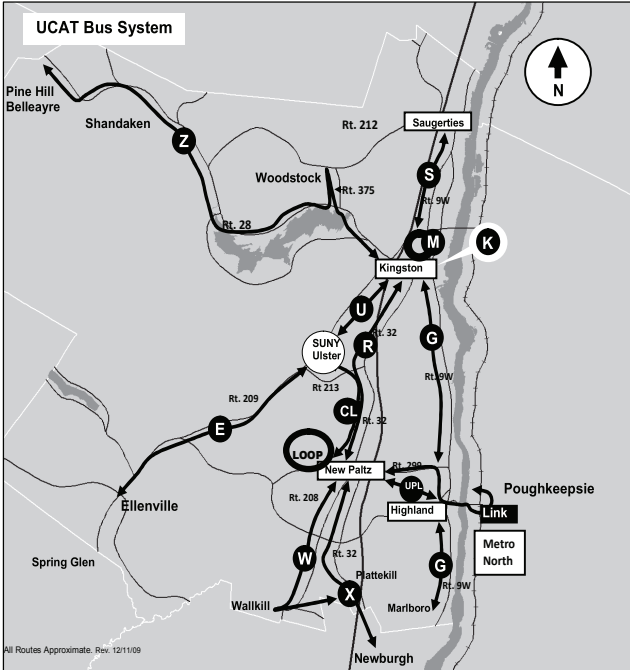

# Ulster County Area Transit Service Area Route Key

2 0 1 4

All routes  
 Saturday S,K,Z,E,UPL Columbus Day 10/13 UPL only  
 Sunday G,UPL  
 No Service

- CL** College LINK SUNY NP/Ulster connect U,E
- E** Ellenville to SUNY Ulster to Kingston (U)
- G** Kingston to Marlboro connect Metro North
- K** Kingston / Saugerties connect 9W Mall (M)
- M** Mall LOOP connect to Kingston/Saugerties
- NPL** New Paltz LOOP connect UPL,X,W,CL
- R** Kingston / New Paltz connect UPL,X,W,CL
- S** Saugerties / Kingston connect 9W Mall (M)
- U** Kingston to SUNY Ulster to Ellenville (E)
- UPL** Rosendale to Metro North Poughkeepsie
- W** New Paltz, Walkkill & Plattekill
- X** New Paltz to Newburgh
- Z** Kingston, Woodstock, Phoenecia, Belleayre East to Kingston connects to K,S,U,R

**June**

Su	M	Tu	W	Th	F	Sa
1	2	3	4	5	6	7
8	9	10	11	12	13	14
15	16	17	18	19	20	21
22	23	24	25	26	27	28
29	30					

**December**

Su	M	Tu	W	Th	F	Sa
	1	2	3	4	5	6
7	8	9	10	11	12	13
14	15	16	17	18	19	20
21	22	23	24		26	27
25	29	30	31			