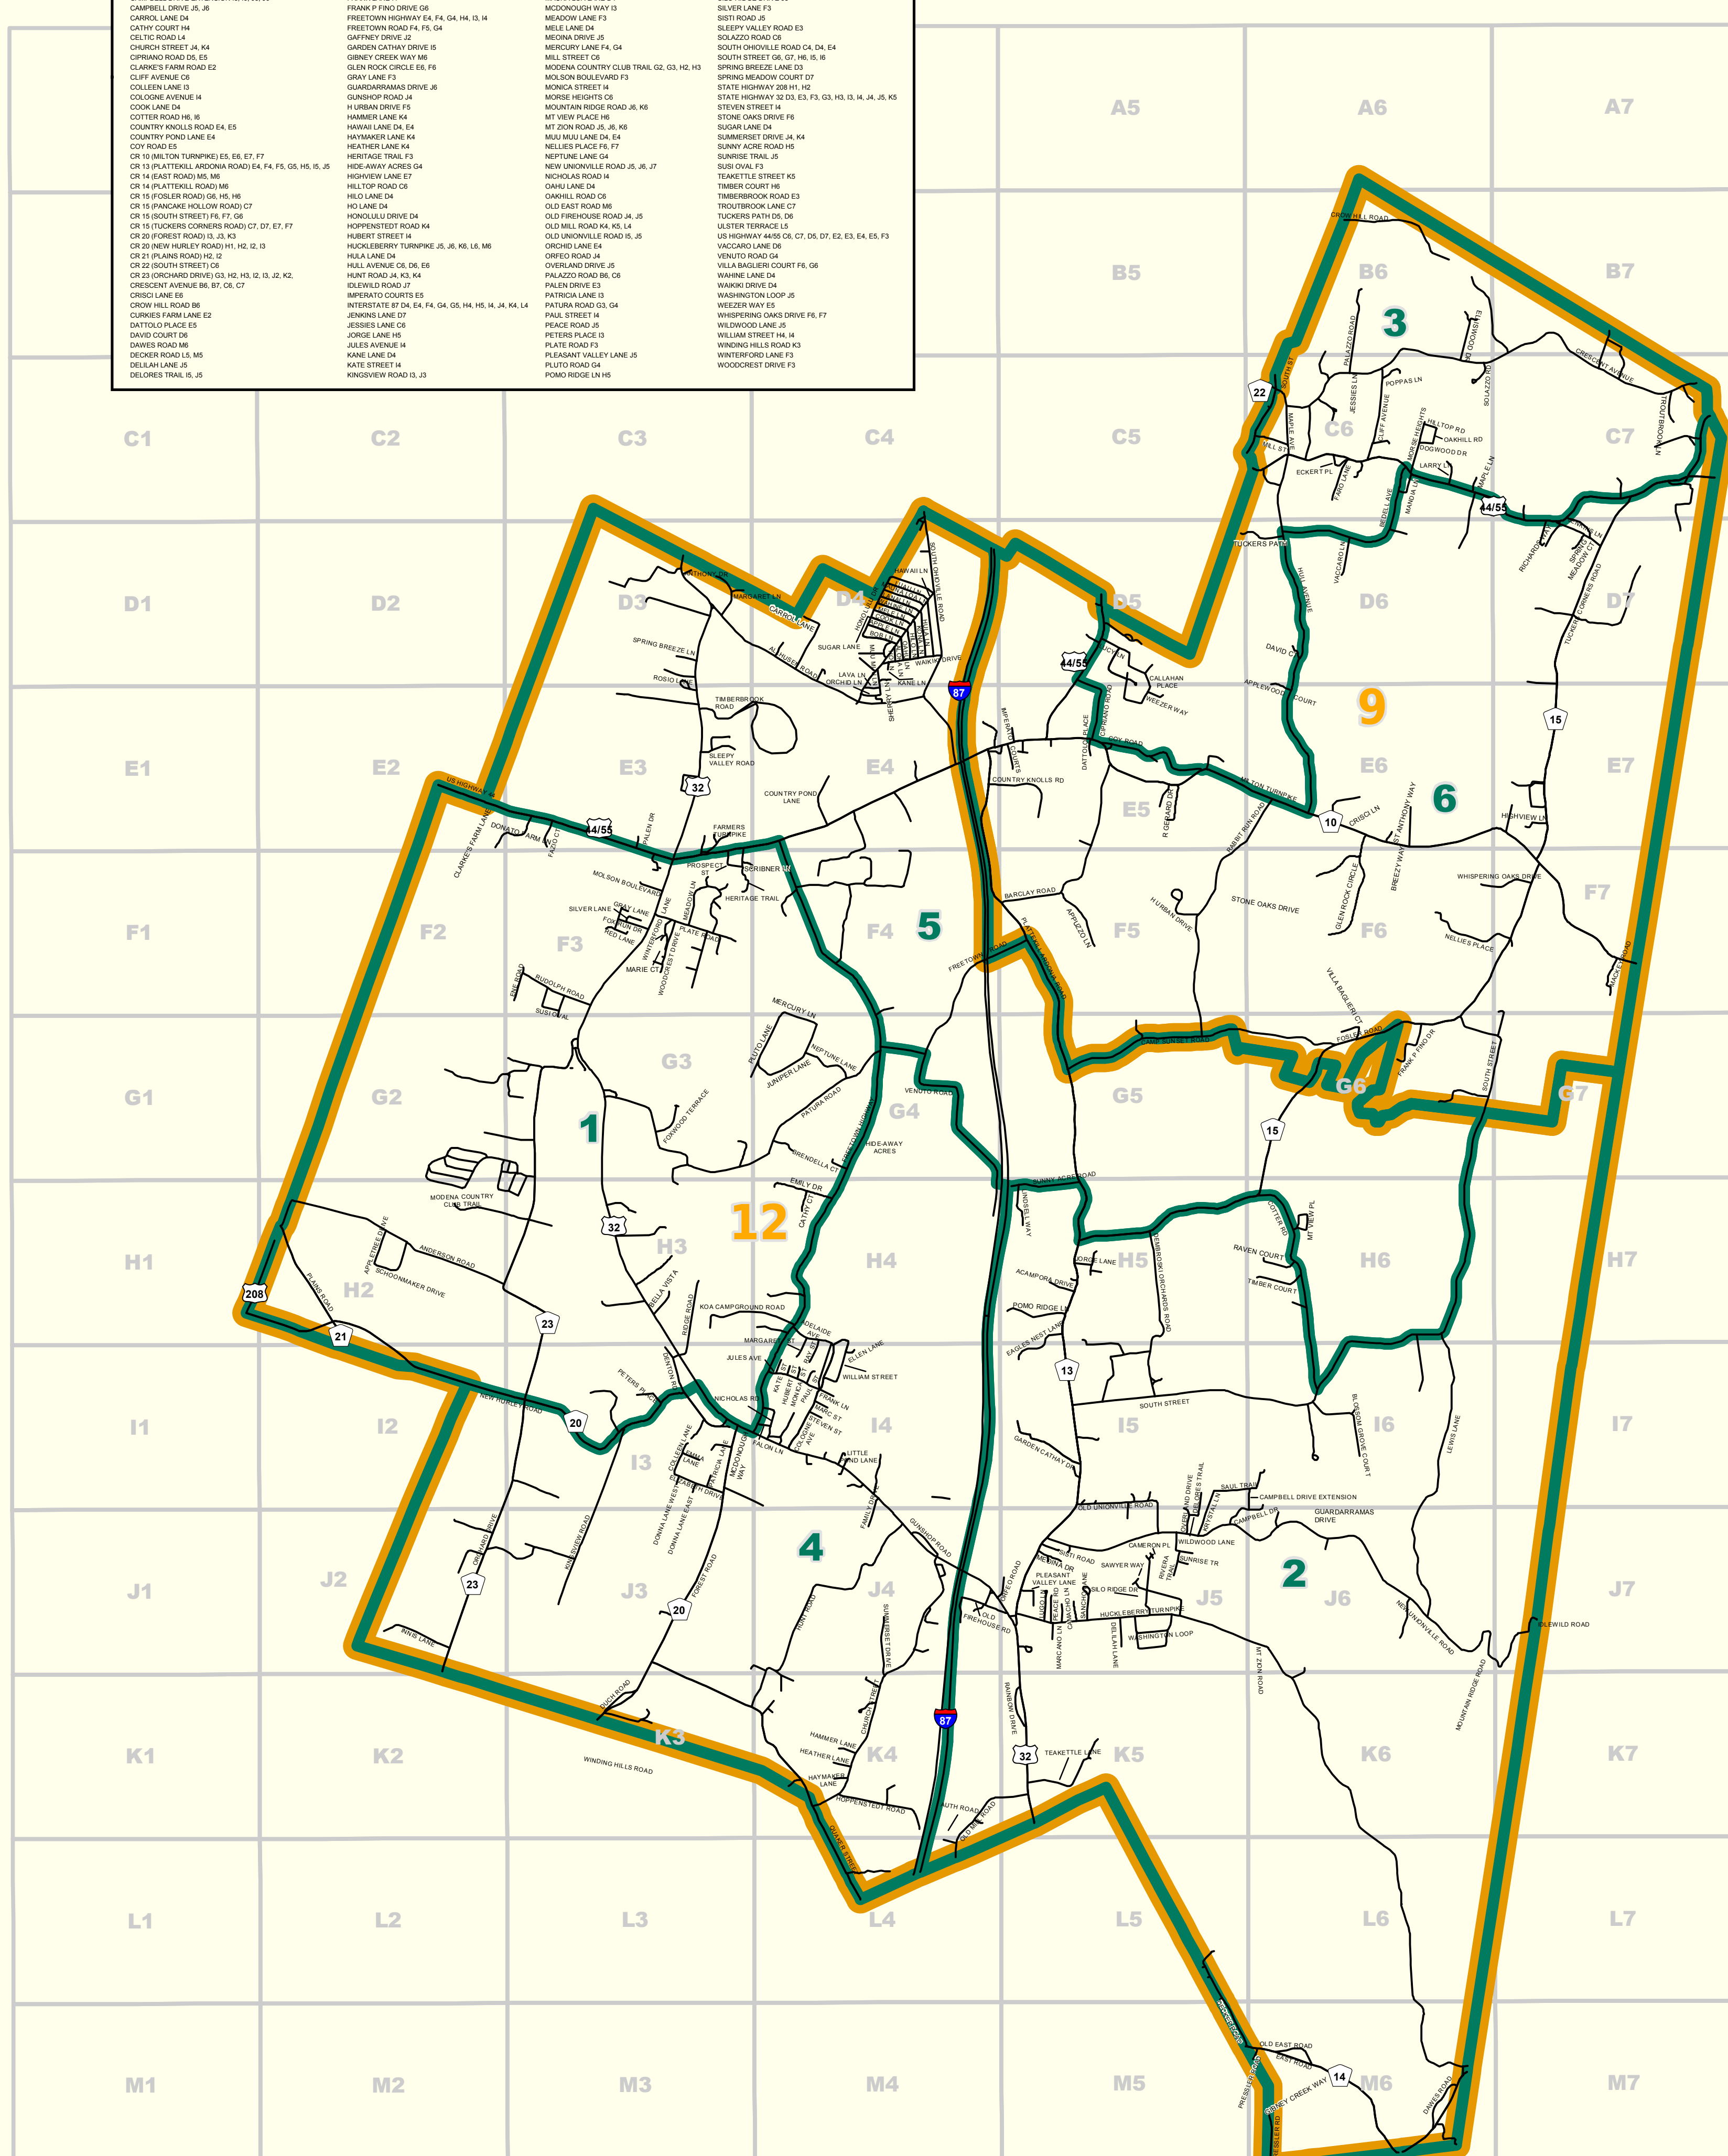

## STREET INDEX

ACAMFORA DRIVE H5	DEMAYOR ORCHARDS ROAD H5, I5	KOA CAMPGROUND ROAD H3, H4	POPPIAS LANE O6
ADLHIDE AVENUE H4, H4	DORTON ROAD D3	KONA LANE O4	PRESSLER ROAD H6
ALLIUMEN ROAD D3, D4, E4	DOODWOOD DRIVE O6	KRYSTAL LANE I5, J5	PROSPECT STREET E3, F3
ALUNA LANE D4	DONATO FARM LANE E3	LAMAR LANE O4	QUAKER STREET J3, K3, K4, L4
ANDERSON ROAD H2	DONNA LANE EAST D3	LARRY LANE O6	R GERARD DR E5
ANTHONY DRIVE D3	DONNA LANE WEST D3	LAVA LANE E4	RABBIT RUN ROAD E5, E6, F5, O5
APPLE LANE O4	DUGES ROAD O3	LEWIS LANE H6, H6, J6	RANBORN DRIVE K5
APPLE TREE DRIVE H2	EAGLES NEST LANE H5, I5	LINDSAY WAY H5	RAY STREET H4, H4
APPLEWOOD COURT E8	EGBERT PLACE O6	LITTLE FOWEL LANE H4	RAVING COURT H6
APPZIO LN F5	ELIZABETH DRIVE D3	LUAI LANE O4	RED LANE F3
AUTH ROAD K4, L4	ELLEN LANE H4	LUCY LANE O6, E6	RICHARDS WAY D7
BARCLAY ROAD E5, F4, F5	ELLENWOOD DRIVE B6, C6	LUGO LANE J5	RIEGE ROAD H5, I5
BELLA VISTA H5	EMLY DRIVE H4	MACKAY ROAD F7	RIVERA TRAIL J5
BLOSSOM GROVE COURT I6	EMMA LANE D3	MANDALAY LANE O3	RODIO LANE I3
BOB LANE O4	ENE ROAD F3	MAPLE AVENUE O6	RUDOPH ROAD F3
BREZZY WAY F4	FALCON LANE O4	MARIE LANE O6	ST ANTHONY WAY E5
BRENDELIA COURT O4	FAMILY DRIVE H4, J4	MARIC STREET H4	SALICHO LANE J5
CALLAHAN PLACE O5	FARMERS TURNPIKE E3, F3	MARICAS WAY J4	SAIL TRAIL E5
CAMACHO LANE J5	FARO LANE O3	MARGARET LANE D3, H4, H4	SAWYER WAY J5
CAMERON PLACE J5	FATIO COURT E3	MARGARET STREET H4, H4	SCACIONMARRI DRIVE H2
CAMP SUNSET ROAD O6, O6	FRANK LINE H4	MARIE COURT F3	SCRIBNER LANE F3
CAMPBELL DRIVE EXTENSION I6, J5, J5	FREETOWN HIGHWAY E4, F4, G4, H4, I4, I4	MARNA LON LANE O4	SHERRY LANE D4, E4
CATHY COURT H4	GARTH STREET DRE J5	MCDONOUGH WAY D3	SILVER LANE F3
CELESTINE ROAD L4	GARDEN CATHAY DRIVE I5	MEDSON DRIVE J5	SOUTH VALLEY ROAD E3
CHURCH STREET J4, K4	GARDEN CATHAY DRIVE I5	MERKURY LANE F4, G4	SOUTH ORCHARD ROAD O4, O4, E4
CLARK'S FARM ROAD E2	GIBNEY GREEN WAY M6	MILL STREET O8	SOUTH STREET O6, O7, H6, I6, I6
CLIFF AVENUE O5	GLENN ROOK CIRCLE E5, F6	MODENA COUNTRY CLUB TRAIL G2, G3, H2, H3	SPRING BREEZE LANE D3
COLLEEN LANE I3	GUARDARRAMAS DRIVE J5	MORICH STREET H4	SPRING MEADOW COURT D7
COLCOONE AVENUE H4	HUNTER ROAD J4	MORSE HEIGHTS O8	STATE HIGHWAY 28 H1, H2
COOK LANE D4	HUNTER ROAD J4	MOUNTAIN RIDGE ROAD J5, K5	STATE HIGHWAY 32 D3, E3, F3, G3, H3, I3, H4, J4, J5, K5
COTTER ROAD H4, B	HURON ROAD J4	MT VIEW PLACE H6	STONE OAKS DRIVE F8
COUNTRY HILLS ROAD E4, E5	HURON ROAD J4	MT ZION ROAD J5, K5	STONE OAKS DRIVE F8
COUNTRY POND LANE E4	HUNTER ROAD J4	MELMEL LANE D4, E4	STUYVESANT DRIVE H4, K4
COY ROAD E5	HUNTER ROAD J4	NELLES PLACE F6, F7	SUNNY ACRES ROAD H5
CR 14 (PLATTEKILL AND ONIA ROAD) E4, F4, F5, O5, H5, I5, J5	HUNTER ROAD J4	NEPTUNE LANE G4	SUNSHINE TRAIL J5
CR 14 (PLATTEKILL ROAD) H6	HUNTER ROAD J4	NEPTUNE LANE G4	SUNSHINE TRAIL J5
CR 14 (PLATTEKILL ROAD) H6	HUNTER ROAD J4	NEPTUNE LANE G4	SUNSHINE TRAIL J5
CR 14 (PLATTEKILL ROAD) H6	HUNTER ROAD J4	NEPTUNE LANE G4	SUNSHINE TRAIL J5