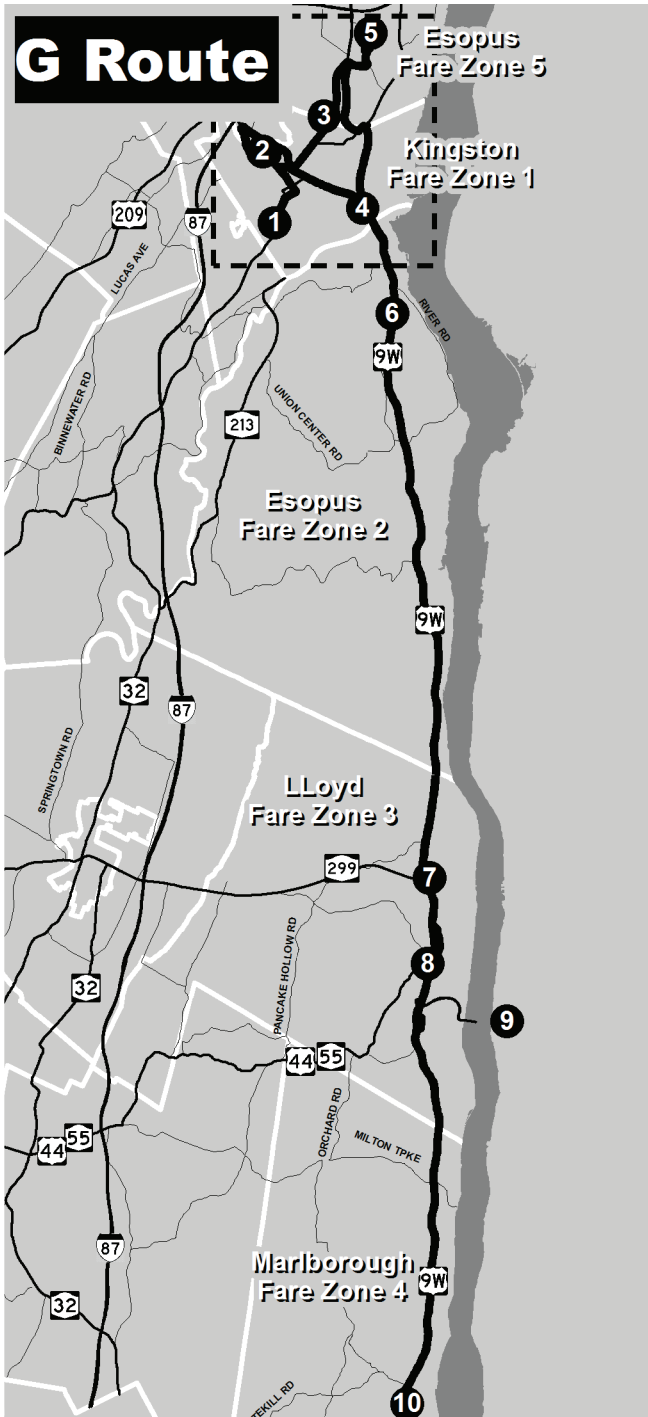

- Bus Route
- Bus Route One Direction
- Timed Bus Stops

# Kingston to Marlboro with Connections to Poughkeepsie Train Station

## G Kingston - Poughkeepsie - Marlboro

### Monday - Friday Service

**SOUTHBOUND:**  
Kingston to Marlboro with Connection from/to Poughkeepsie TS

Depart: UCAT: Golden Hill Drive at Route 32	Kingston Trailways	Kingston Plaza at Hannaford	Albany Ave at DSS	Broadway at Garraghan Dr.	Hudson Valley Mall	Port Ewen: 9W at BOCES	Highland Park Ride Lot	Connects to:	Poughkeepsie Train Station
1	2	3	4	5	6	7	8	C	9
5:35	5:45	5:50	-	6:00	-	6:05	6:25 C	UPL	6:40C
		8:30	-	8:45	-	8:50	9:15		9:30
4:40	4:50	5:00	5:05	-	5:30	5:40	6:05C	UPL	6:20