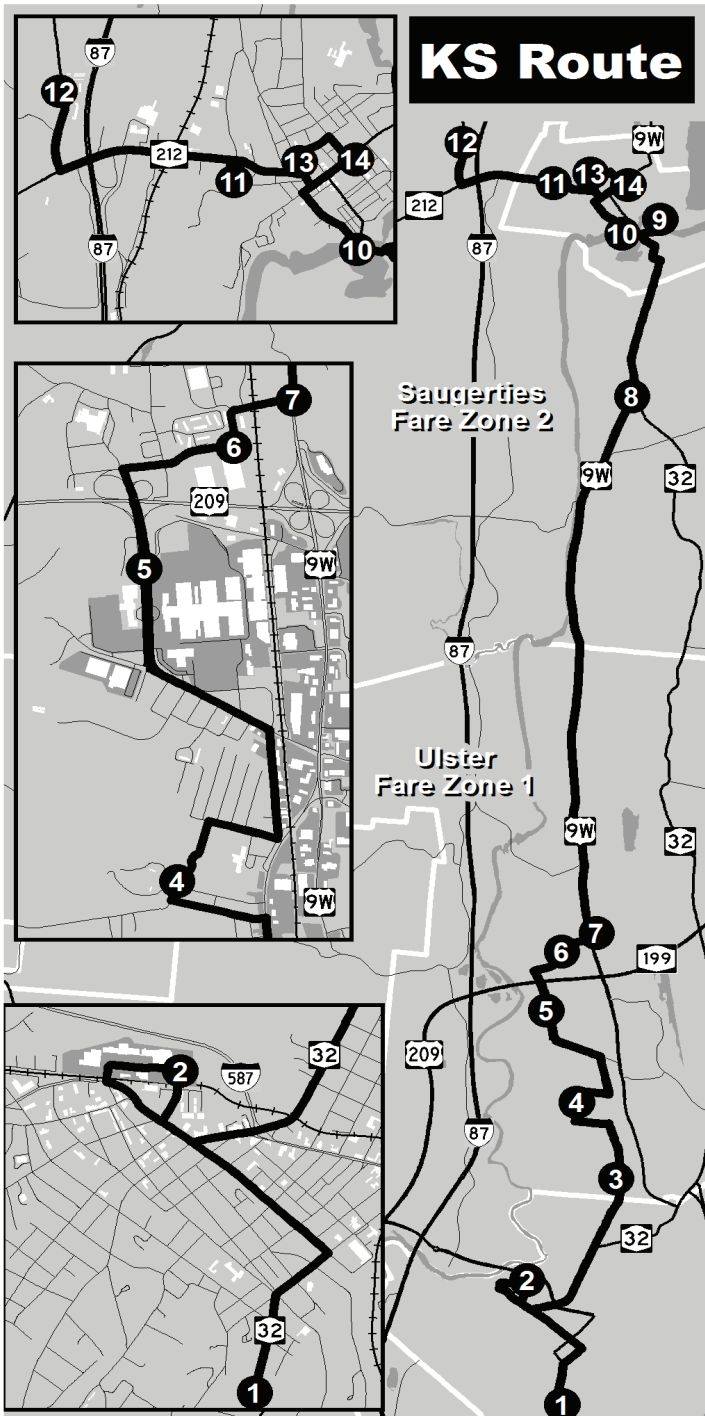

# Kingston - Saugerties 9

with Connection to the  
Rt. 9W Shopping Corridor

## K Kingston - Mall - Saugerties

### Northbound

Depart: UCAT: Golden Hill Drive at Route 32	Kingston Plaza at Hannaford	Ulster County DSS/BRC: Ulster Ave. at Development Ct.	Chambers Ct: Chambers Dr at Lawrenceville St	Tech City	Mall Bus Connection	Social Security Administration Neighborhood Rd	Lake Katrine: 9W	Saugerties: US 9W at Rt 32	Saugerties: The Mill on East Bridge St	West Bridge St	Saugerties: Price Chopper on Ulster Ave	Rt 32 Trailways Connection	Saugerties Post Office: Market St. at Ulster Ave.
1	2	3	4	5	C	6	7	8	9	10	11	12	13
5:20	5:30	-	-	5:55	-	6:02	6:05	6:15	-	6:20	-	-	6:30
6:20	6:30	-	-	6:55	7:00	7:02	7:05	7:15	-	7:20	7:25	-	7:30
-	7:30	7:40	-	7:55	8:00	8:02	8:05	8:15	-	8:20	8:25	-	8:30
-	8:30	8:40	8:45	8:55	9:00	9:02	9:05	9:15	9:18	9:20	9:25	-	9:22
-	9:30	9:40	9:45	9:55	10:00	10:02	10:05	10:15	10:18	10:20	10:25	-	10:30
-	10:30	10:40	10:45	10:55	11:00	11:02	11:05	11:15	11:18	11:20	11:25	11:30	11:22
-	12:30	12:40	12:45	12:55	1:00	1:02	1:05	1:15	-	1:20	1:25	-	1:30
-	1:30	1:40	1:45	1:55	2:00	2:02	2:05	2:15	-	2:20	2:25	-	2:22
2:20	2:30	2:40	2:45	2:55	3:00	3:02	3:05	3:15	3:18	3:20	3:25	-	3:30
3:20	3:30	3:40	3:45	3:55	4:00	4:02	4:05	4:15	4:18	4:20	4:25	-	4:22
-	4:30	4:40	4:45	4:55	5:00	5:02	5:05	5:15	-	5:20	5:25	-	5:30
-	5:30	5:40	5:45	5:55	6:00	6:02	6:05	6:15	-	6:20	-	-	6:30
-	7:00	7:10	-	-	7:30	-	8:05	8:15	-	8:20	-	-	8:30
-	8:30	-	-	-	9:00	-	9:05	9:15	-	9:20	-	-	9:30