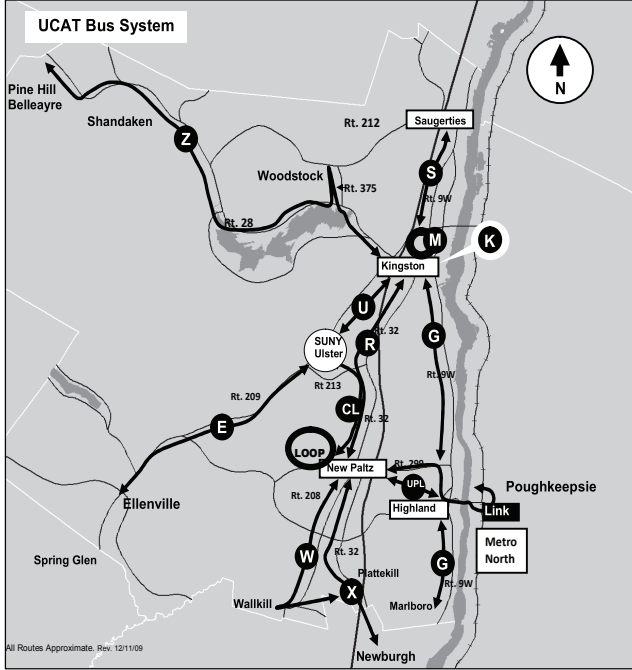

Ulster County Area Transit Service Area Route Key

- CL** College LINK SUNY NP/Ulster connect U,E
- E** Ellenville to SUNY Ulster to Kingston (U)
- G** Kingston to Marlboro connect Metro North
- K** Kingston / Saugerties connect 9W Mall (M)
- M** Mall LOOP connect to Kingston/Saugerties
- NPL** New Paltz LOOP connect UPL,X,W,CL
- R** Kingston / New Paltz connect UPL,X,W,CL
- S** Saugerties / Kingston connect 9W Mall (M)
- U** Kingston to SUNY Ulster to Ellenville (E)
- UPL** Rosendale to Metro North Poughkeepsie
- W** New Paltz, Walkkill & Plattekill
- X** New Paltz to Newburgh
- Z** Kingston, Woodstock, Phoenecia, Belleayre East to Kingston connects to K,S,U,R