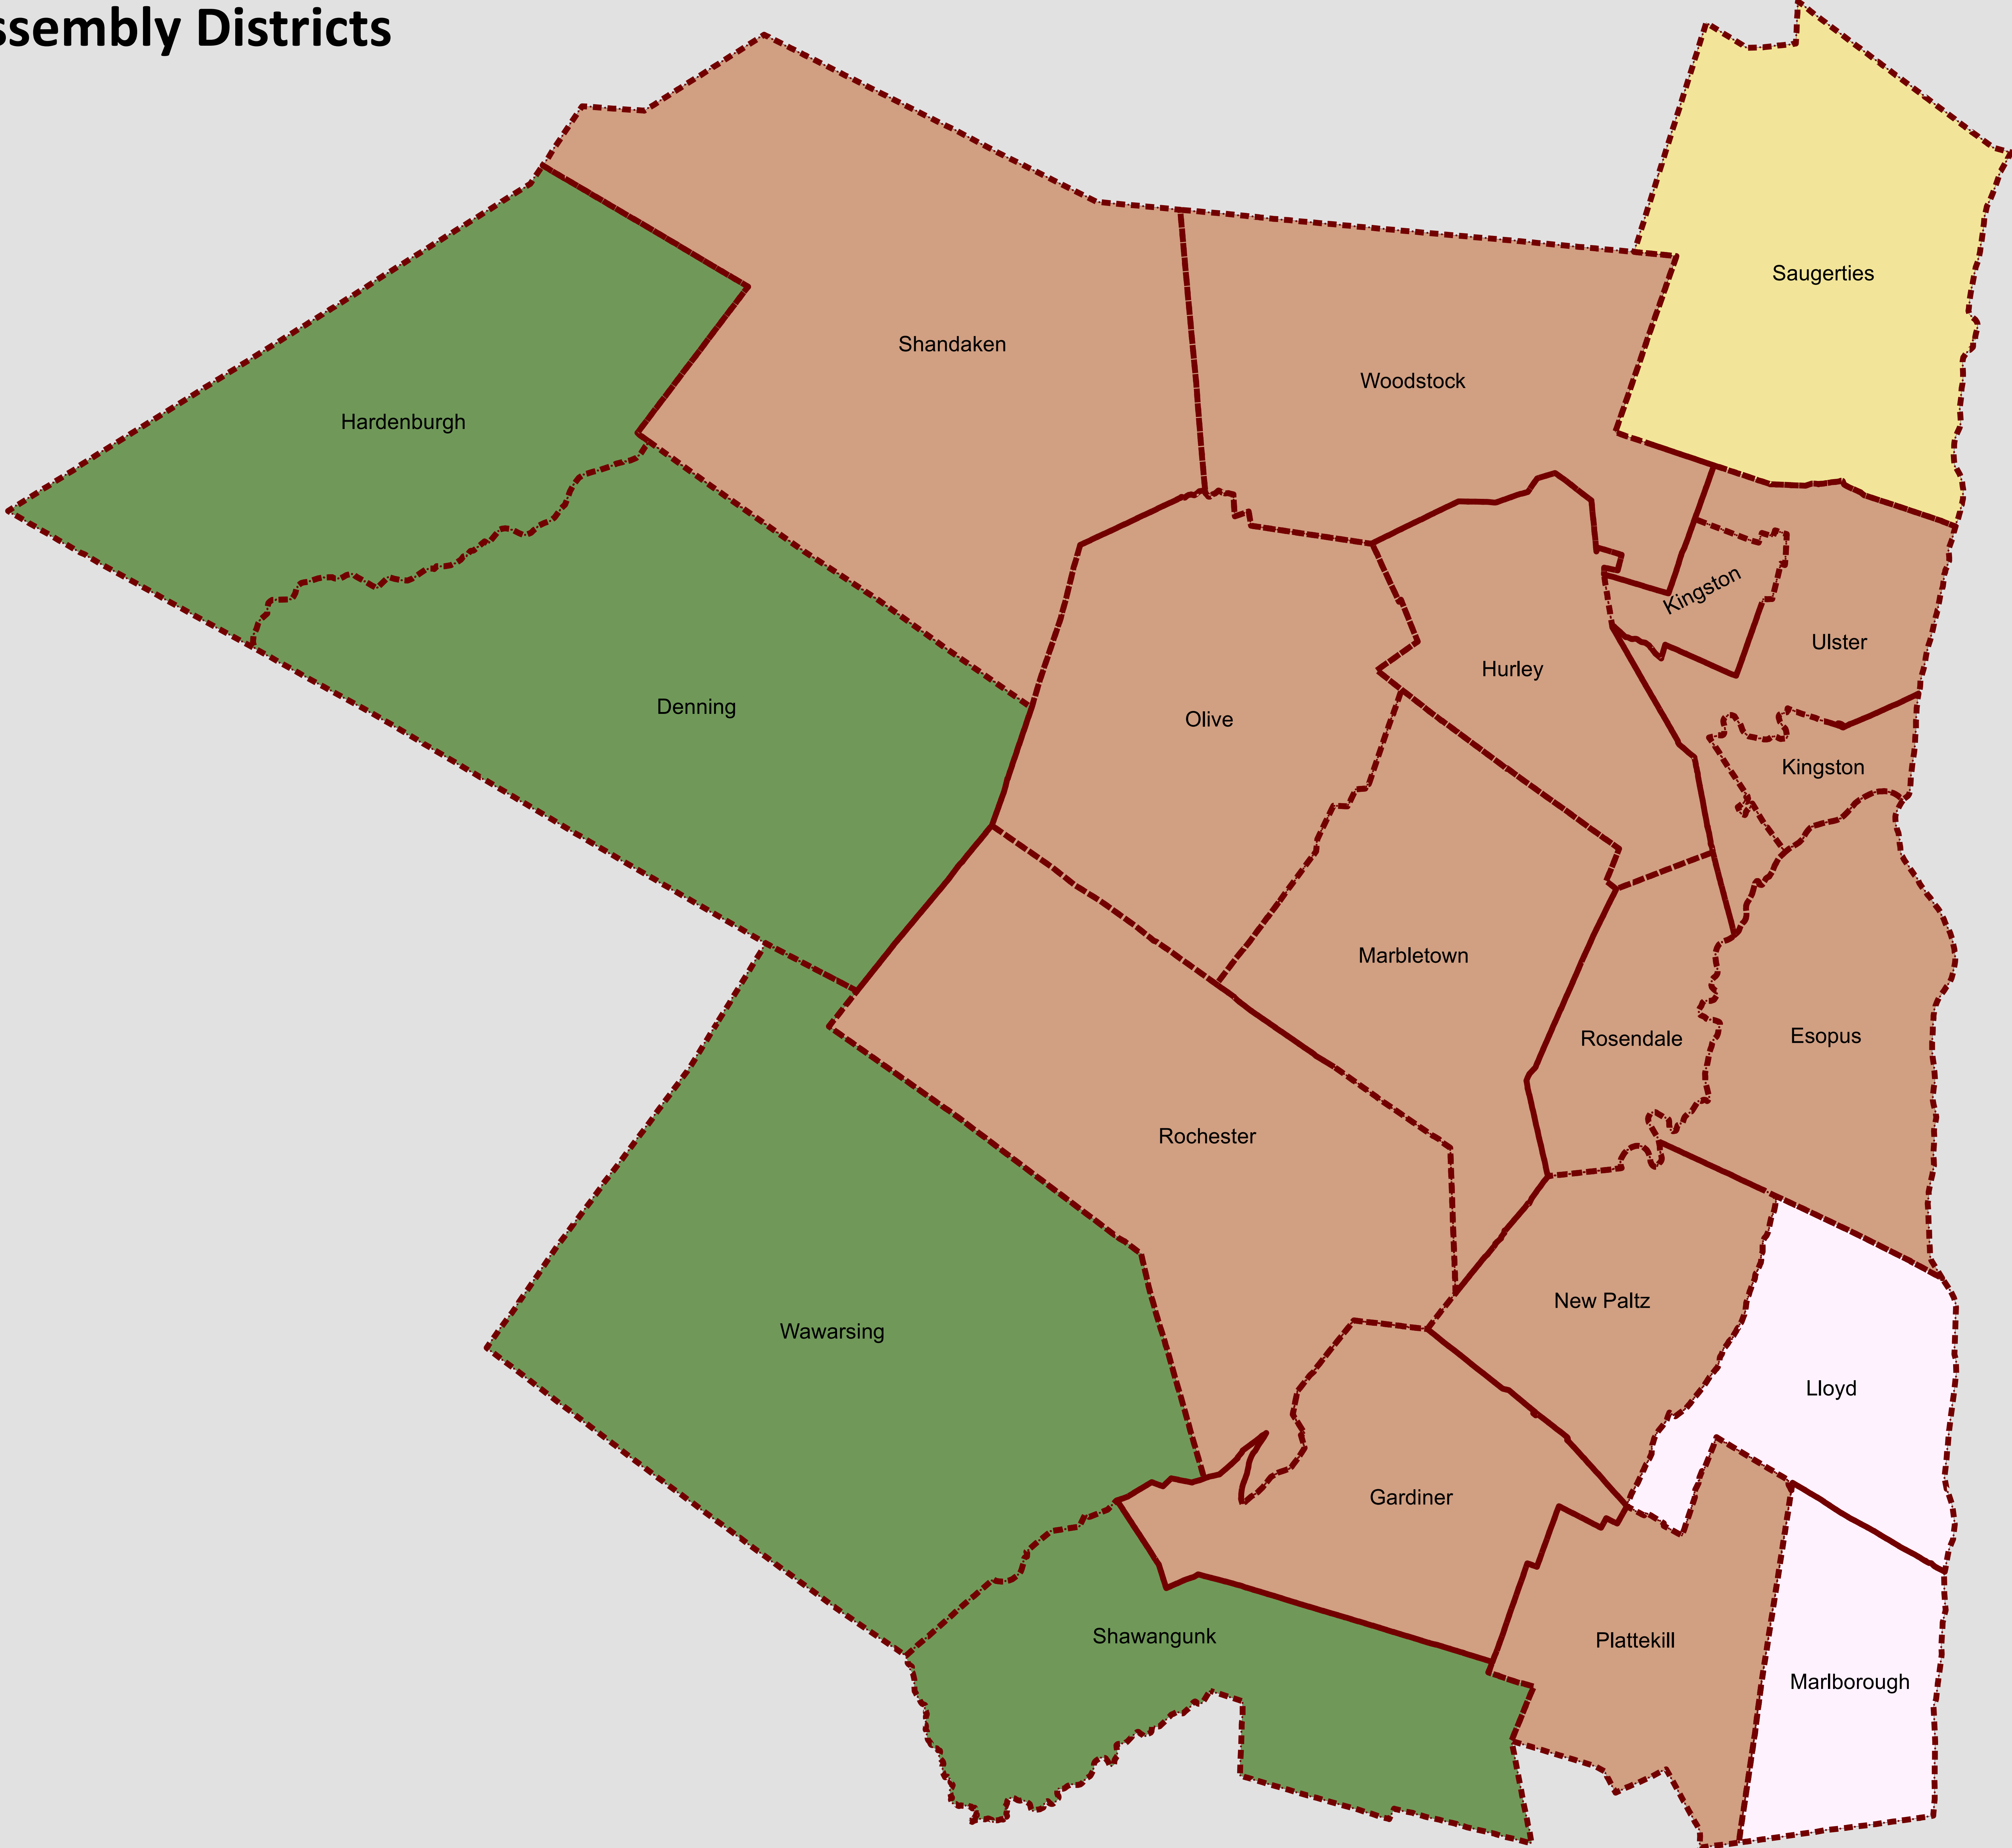

2012 State Assembly Districts

Legend

- Towns (dashed red line)
- 101st (Green)
- 102nd (Yellow)
- 103rd (Brown)
- 104th (Pink)