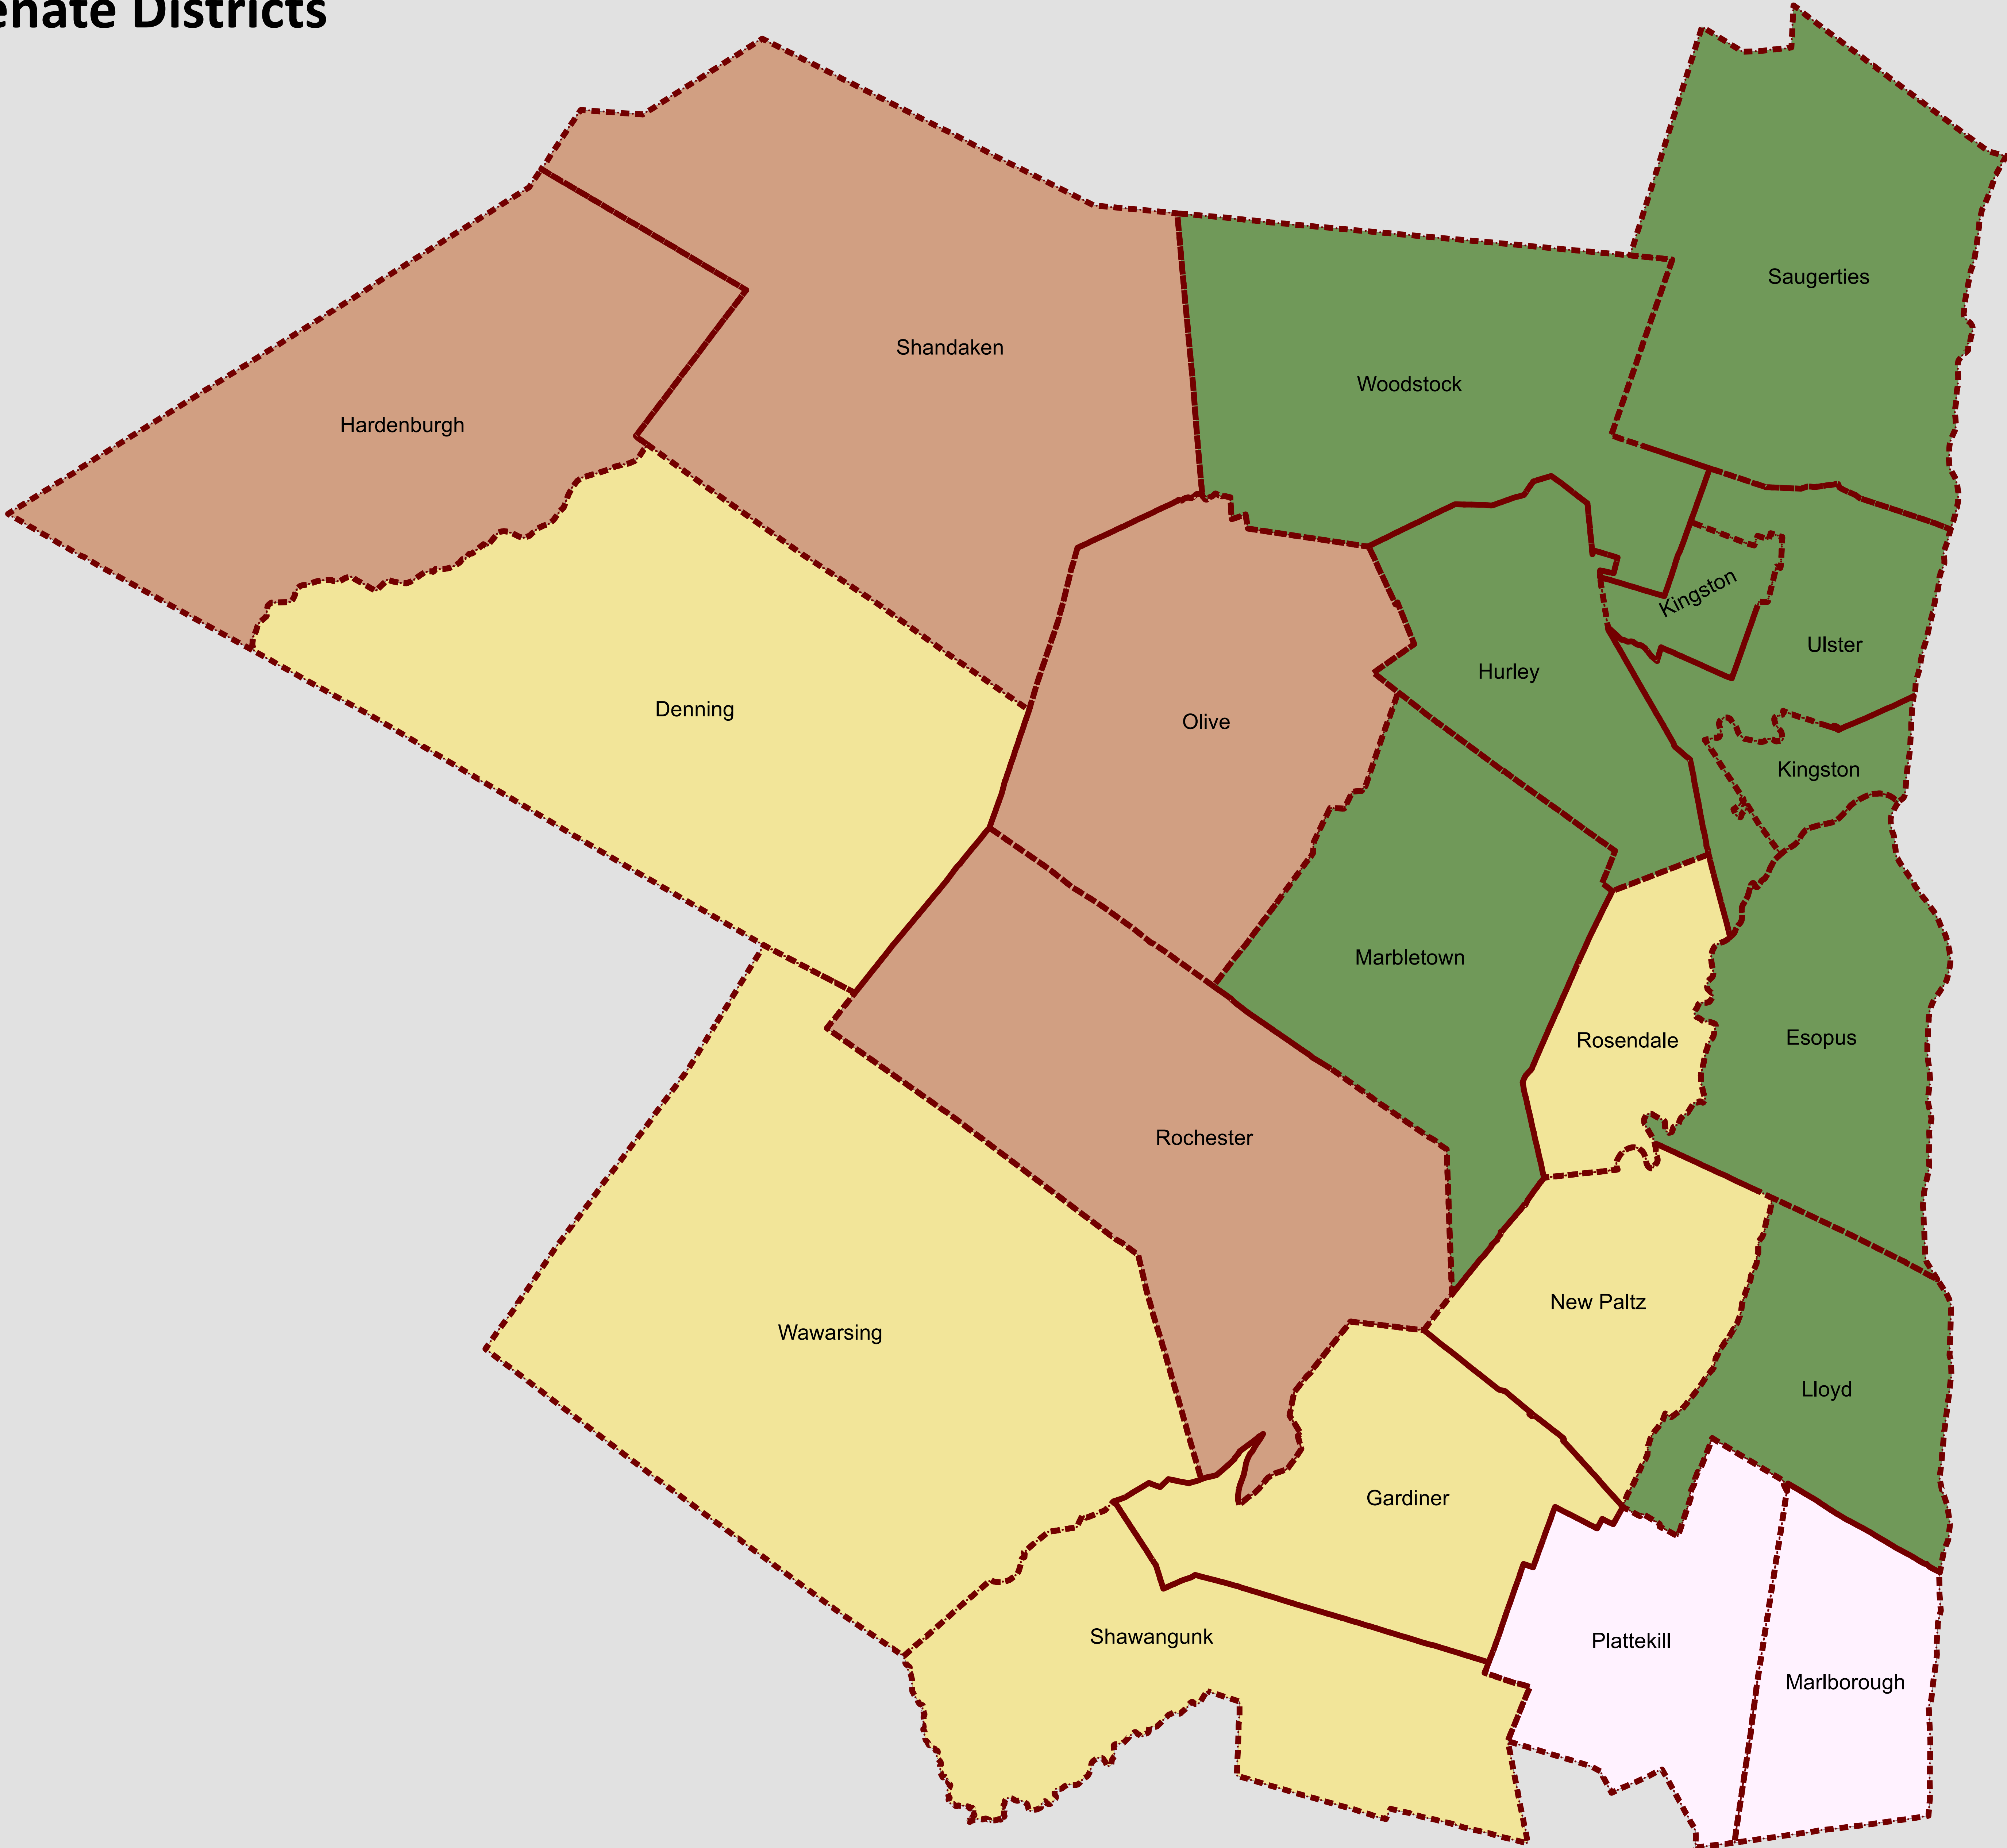

2012 State Senate Districts

Legend

- Towns
- NYS Senate Districts**
- 39th
- 42nd
- 46th
- 51st