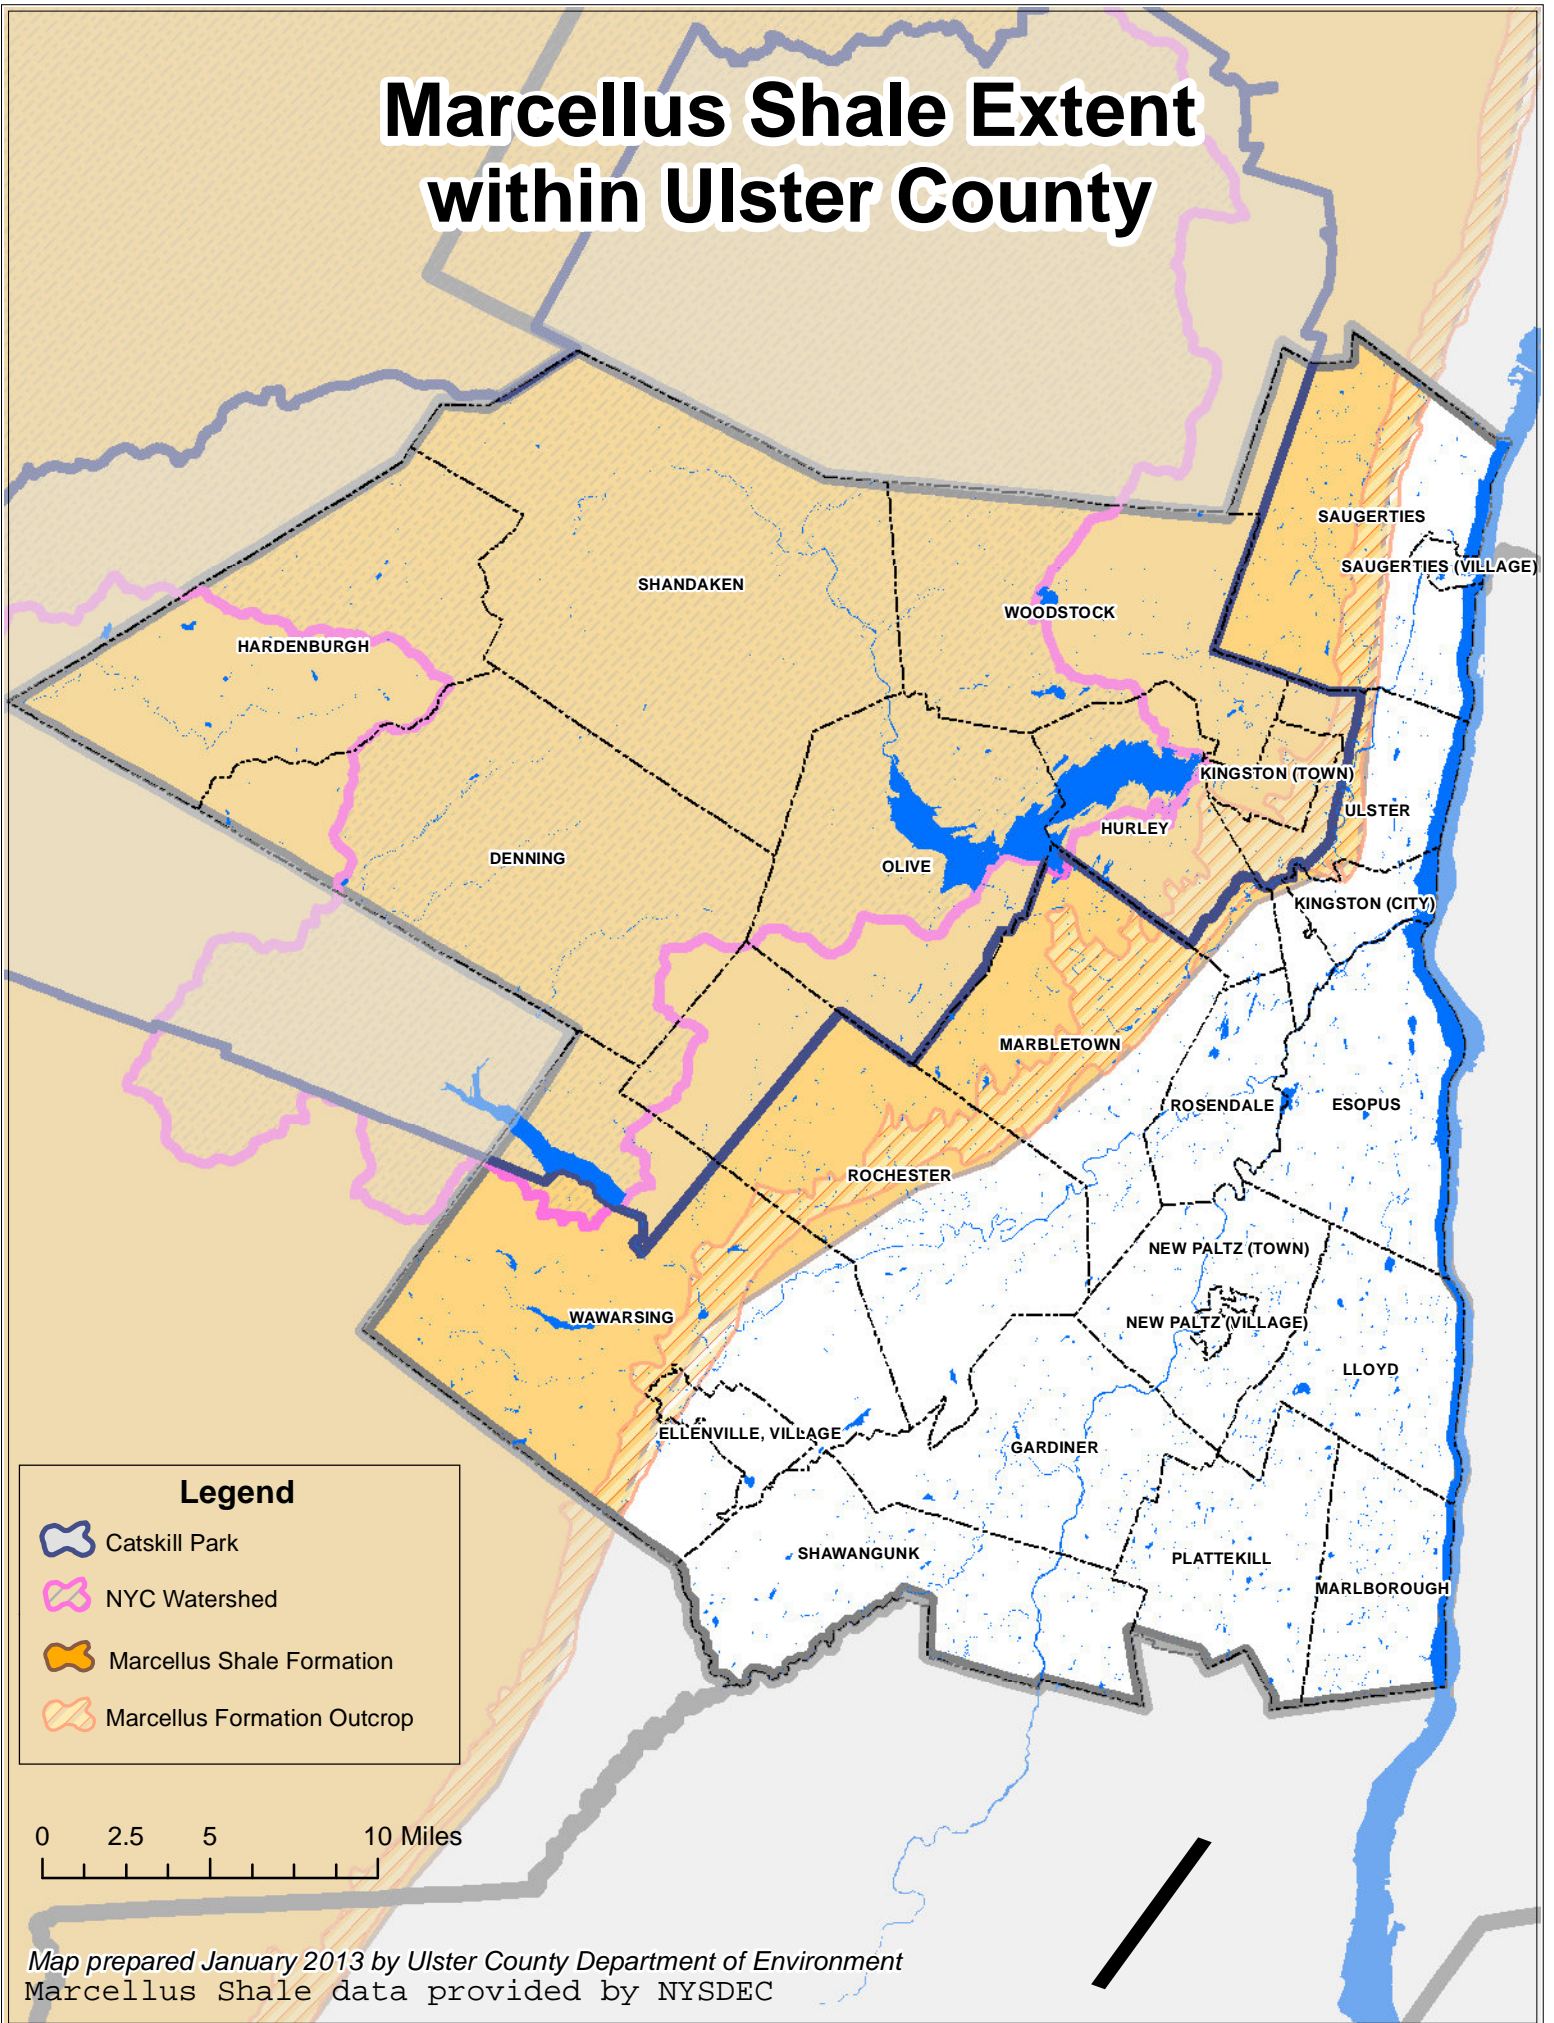

Marcellus Shale Extent within Ulster County

Legend

- Catskill Park
- NYC Watershed
- Marcellus Shale Formation
- Marcellus Formation Outcrop

0 2.5 5 10 Miles

Map prepared January 2013 by Ulster County Department of Environment
Marcellus Shale data provided by NYSDEC