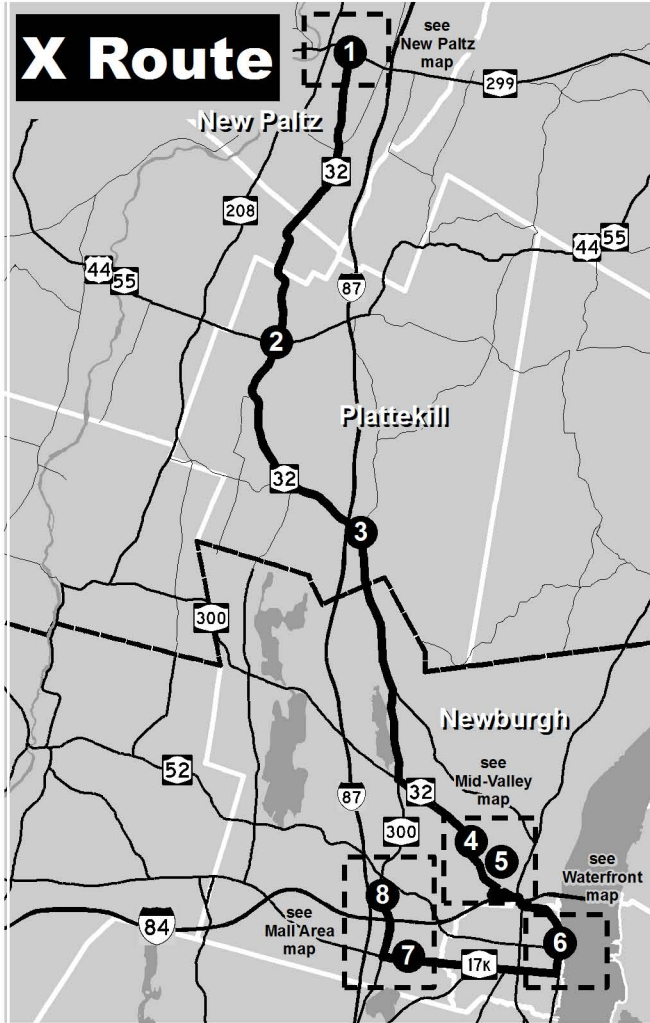

- Bus Route
- Bus Route One Direction
- Timed Bus Stops

# New Paltz to Newburgh

Connections North to: Kingston (R)  
Metro North (UPL) UCCC (CL) &  
New Paltz LOOP (NPL)

## X Route

#### Newburgh to New Paltz

Depart: Newburgh Mall Rt 300	Newburgh: Rt 17K Bus Terminal	Newburgh Waterfront: Water St. at Colden St.	Newburgh: Mid-Valley Mall on Rt 32	Newburgh: Shop-Rite; North Plank Rd at Rt. 32	Plattekill Post Office: Rt. 32 at Firehouse Rd	Modena: Rt 32 at Rt 44/55	Arrive: New Paltz: Main & Prospect St	Connects to:
---------------------------------------	--	---	---	--	--	------------------------------------	---	-----------------