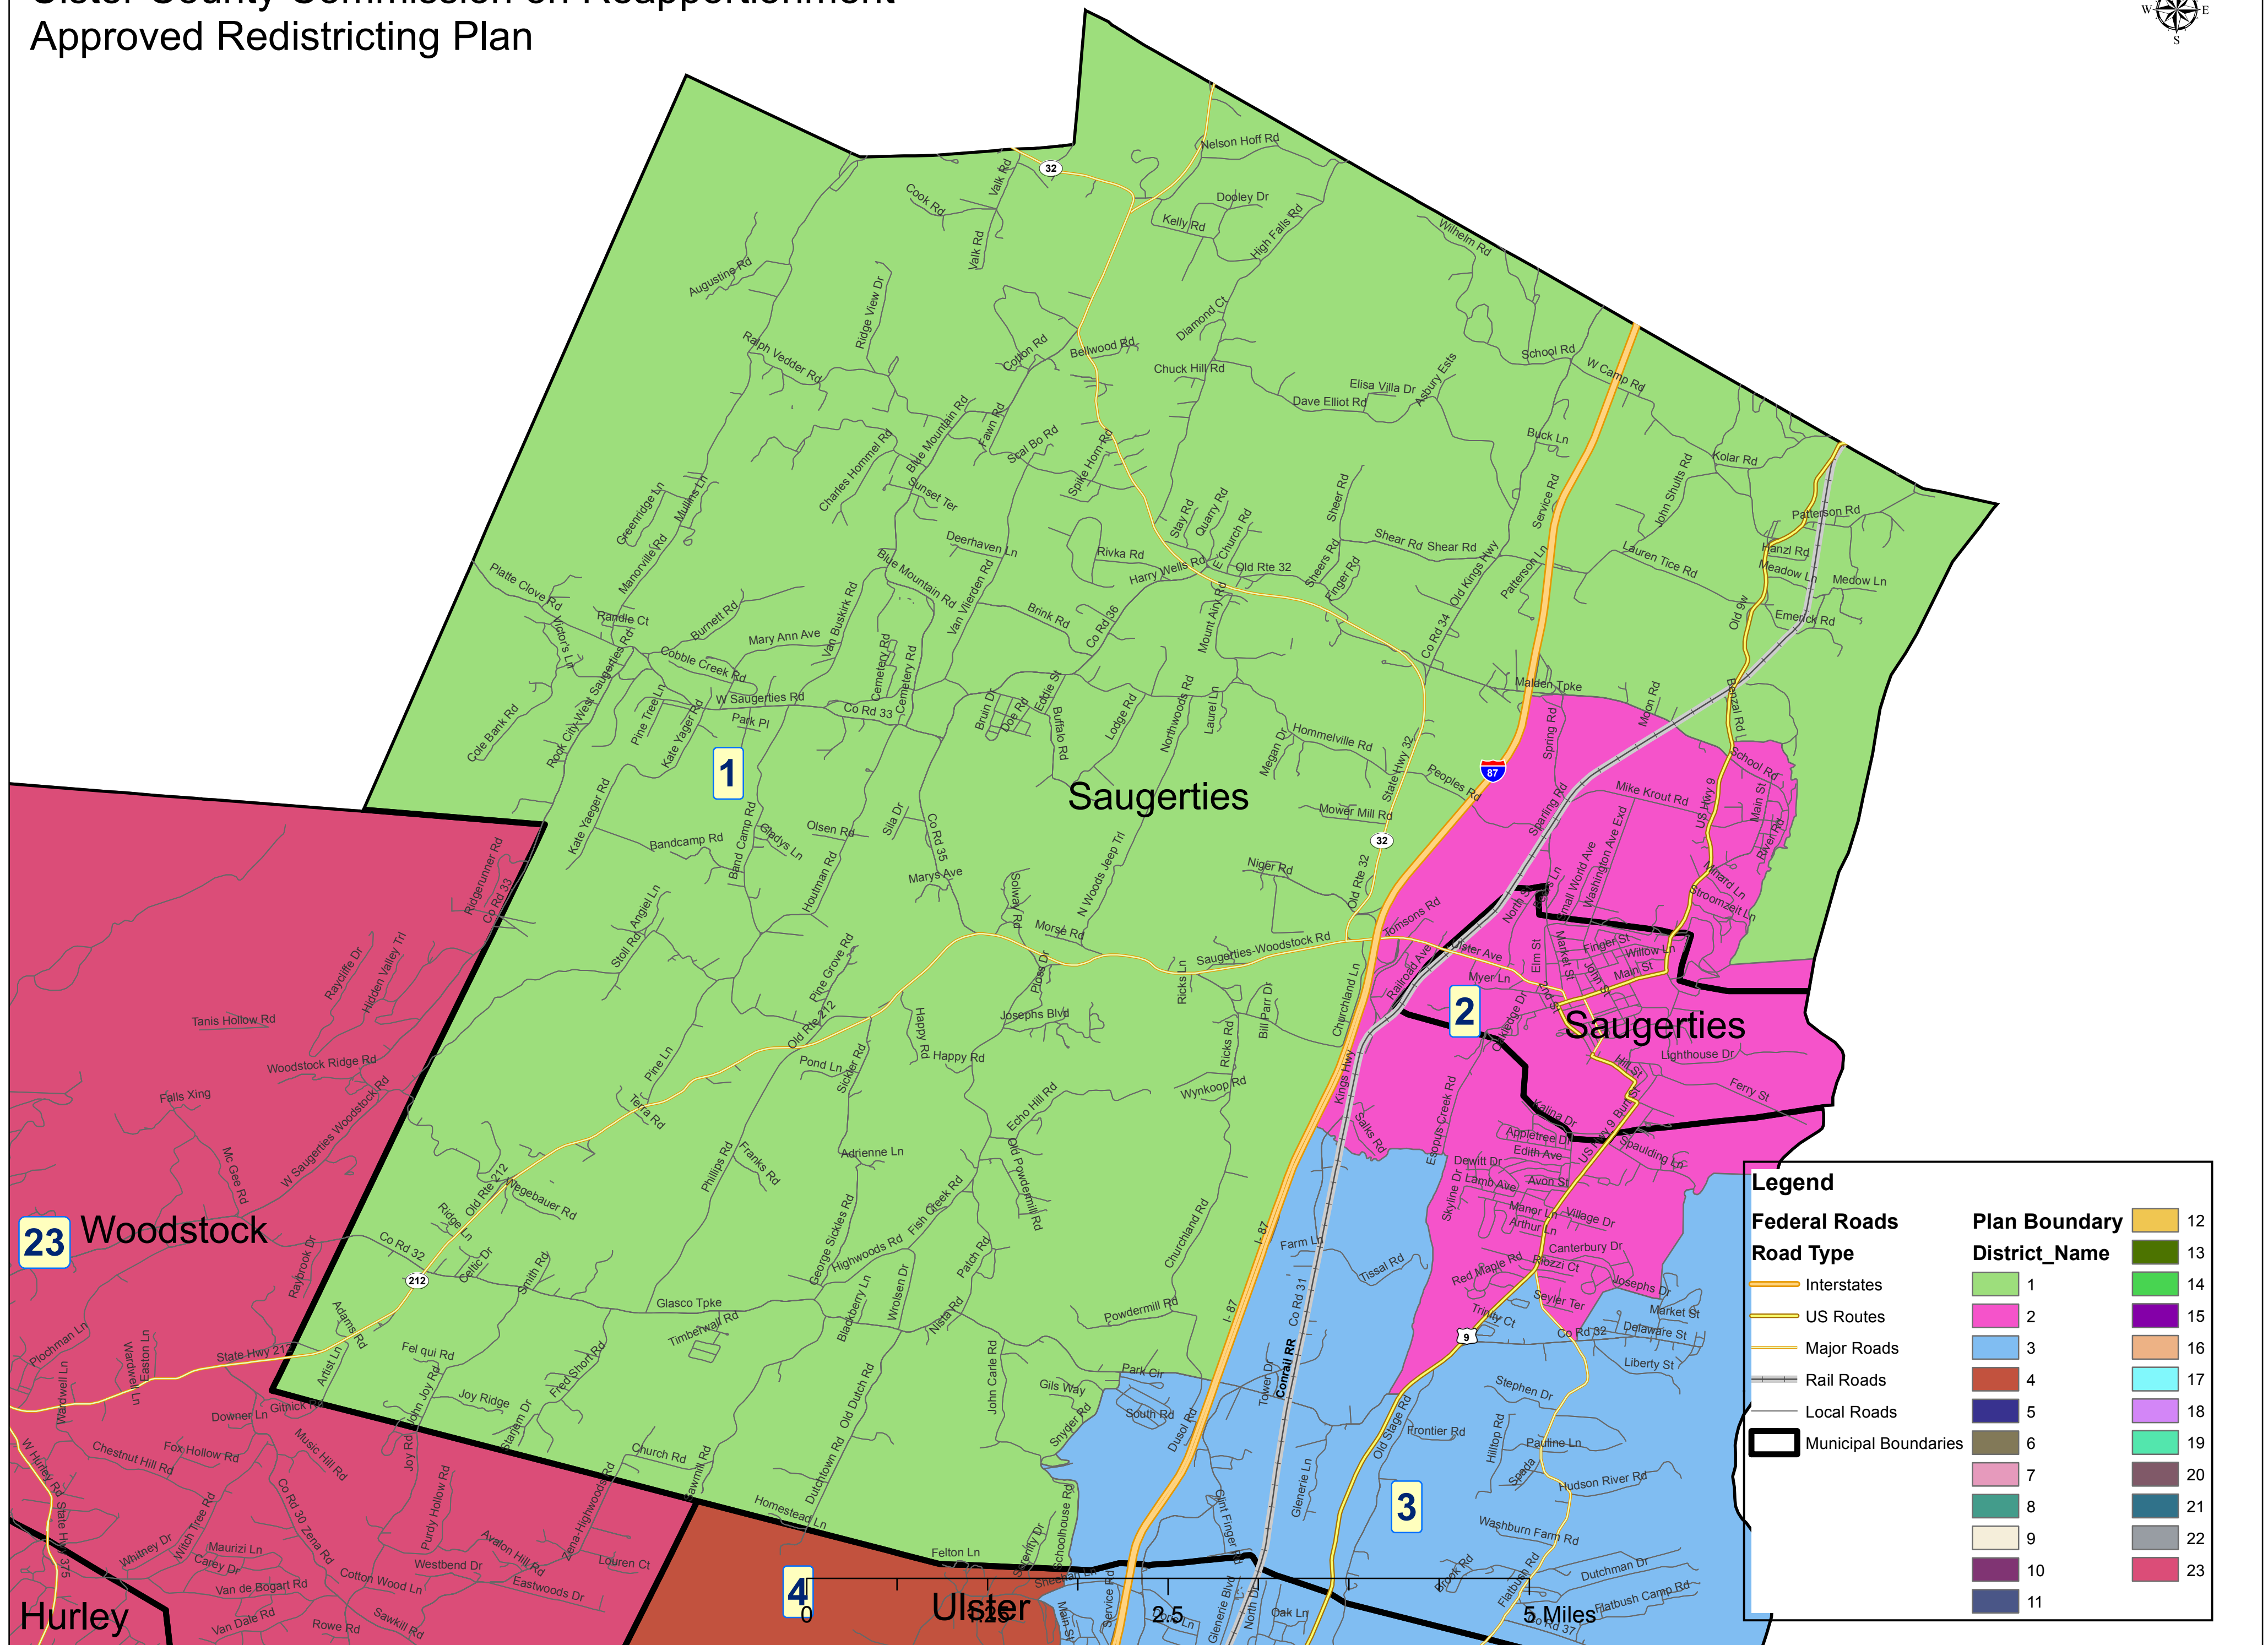

Ulster County Commission on Reapportionment Approved Redistricting Plan

Legend

Federal Roads	Plan Boundary	12
Road Type	District_Name	13
Interstates	1	14
US Routes	2	15
Major Roads	3	16
Rail Roads	4	17
Local Roads	5	18
Municipal Boundaries	6	19
	7	20
	8	21
	9	22
	10	23
	11	