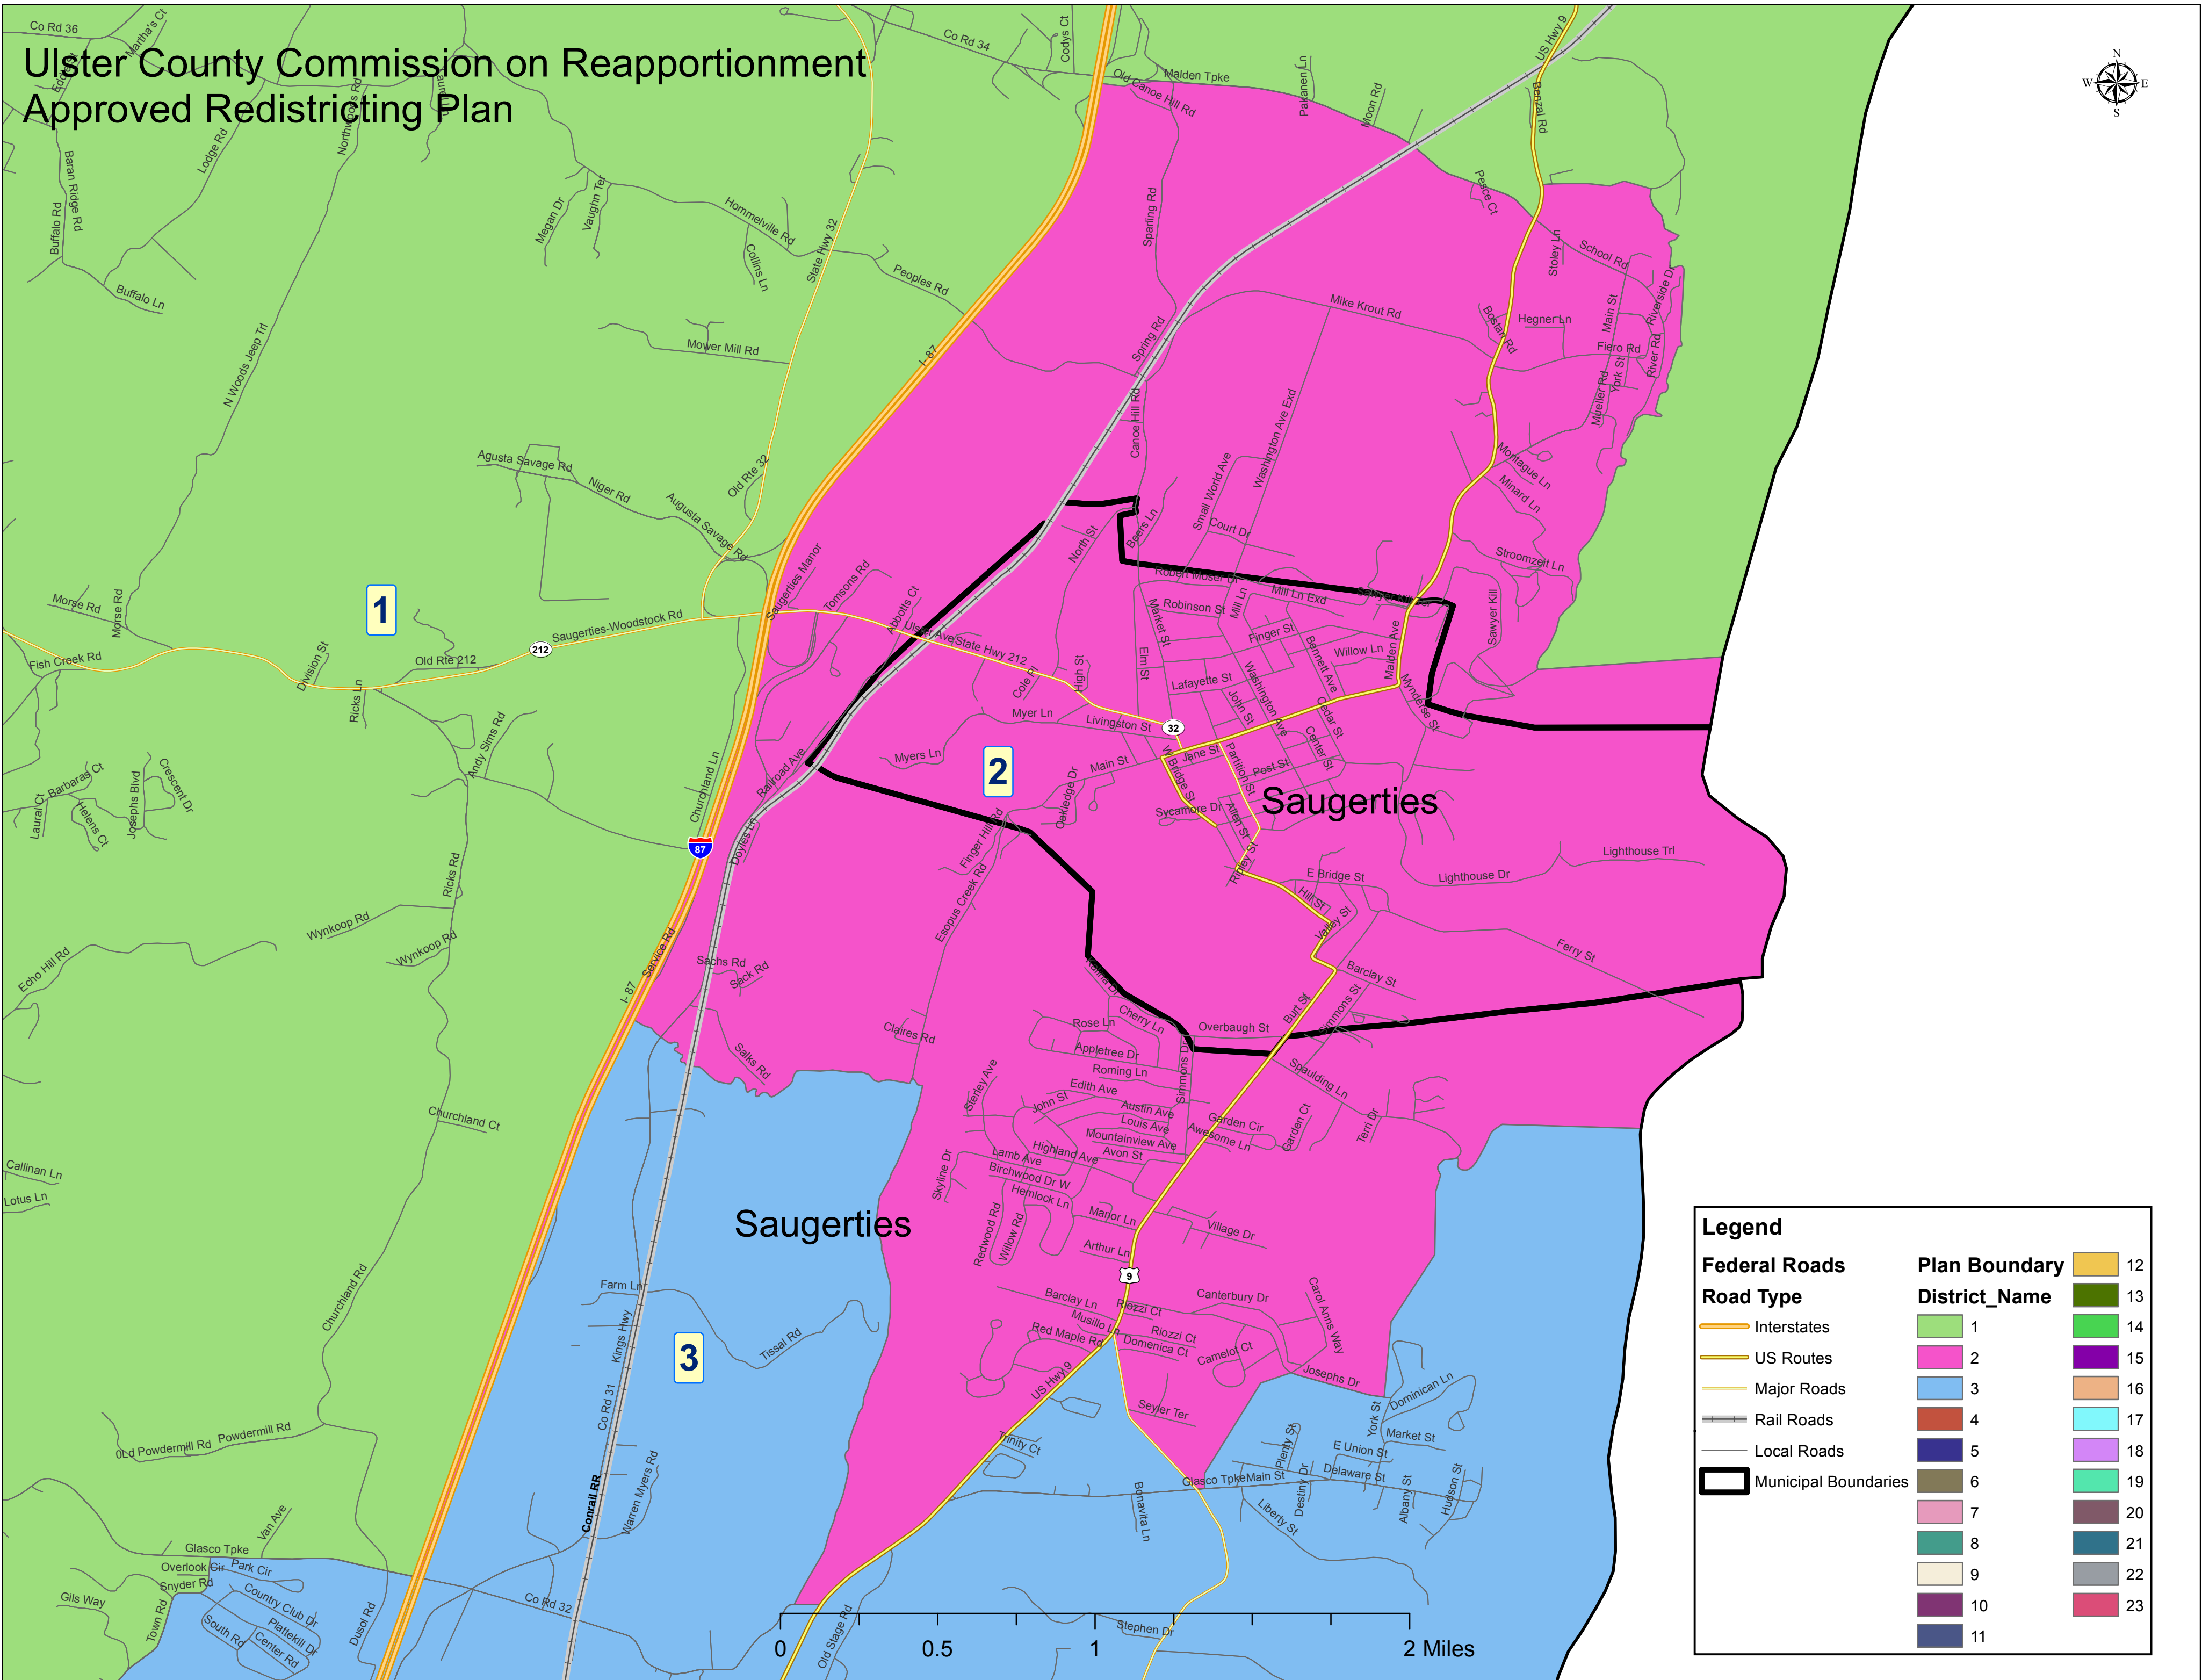

Ulster County Commission on Reapportionment Approved Redistricting Plan

Legend

Federal Roads	Plan Boundary	12
Road Type	District_Name	13
Interstates	1	14
US Routes	2	15
Major Roads	3	16
Rail Roads	4	17
Local Roads	5	18
Municipal Boundaries	6	19
	7	20
	8	21
	9	22
	10	23
	11	