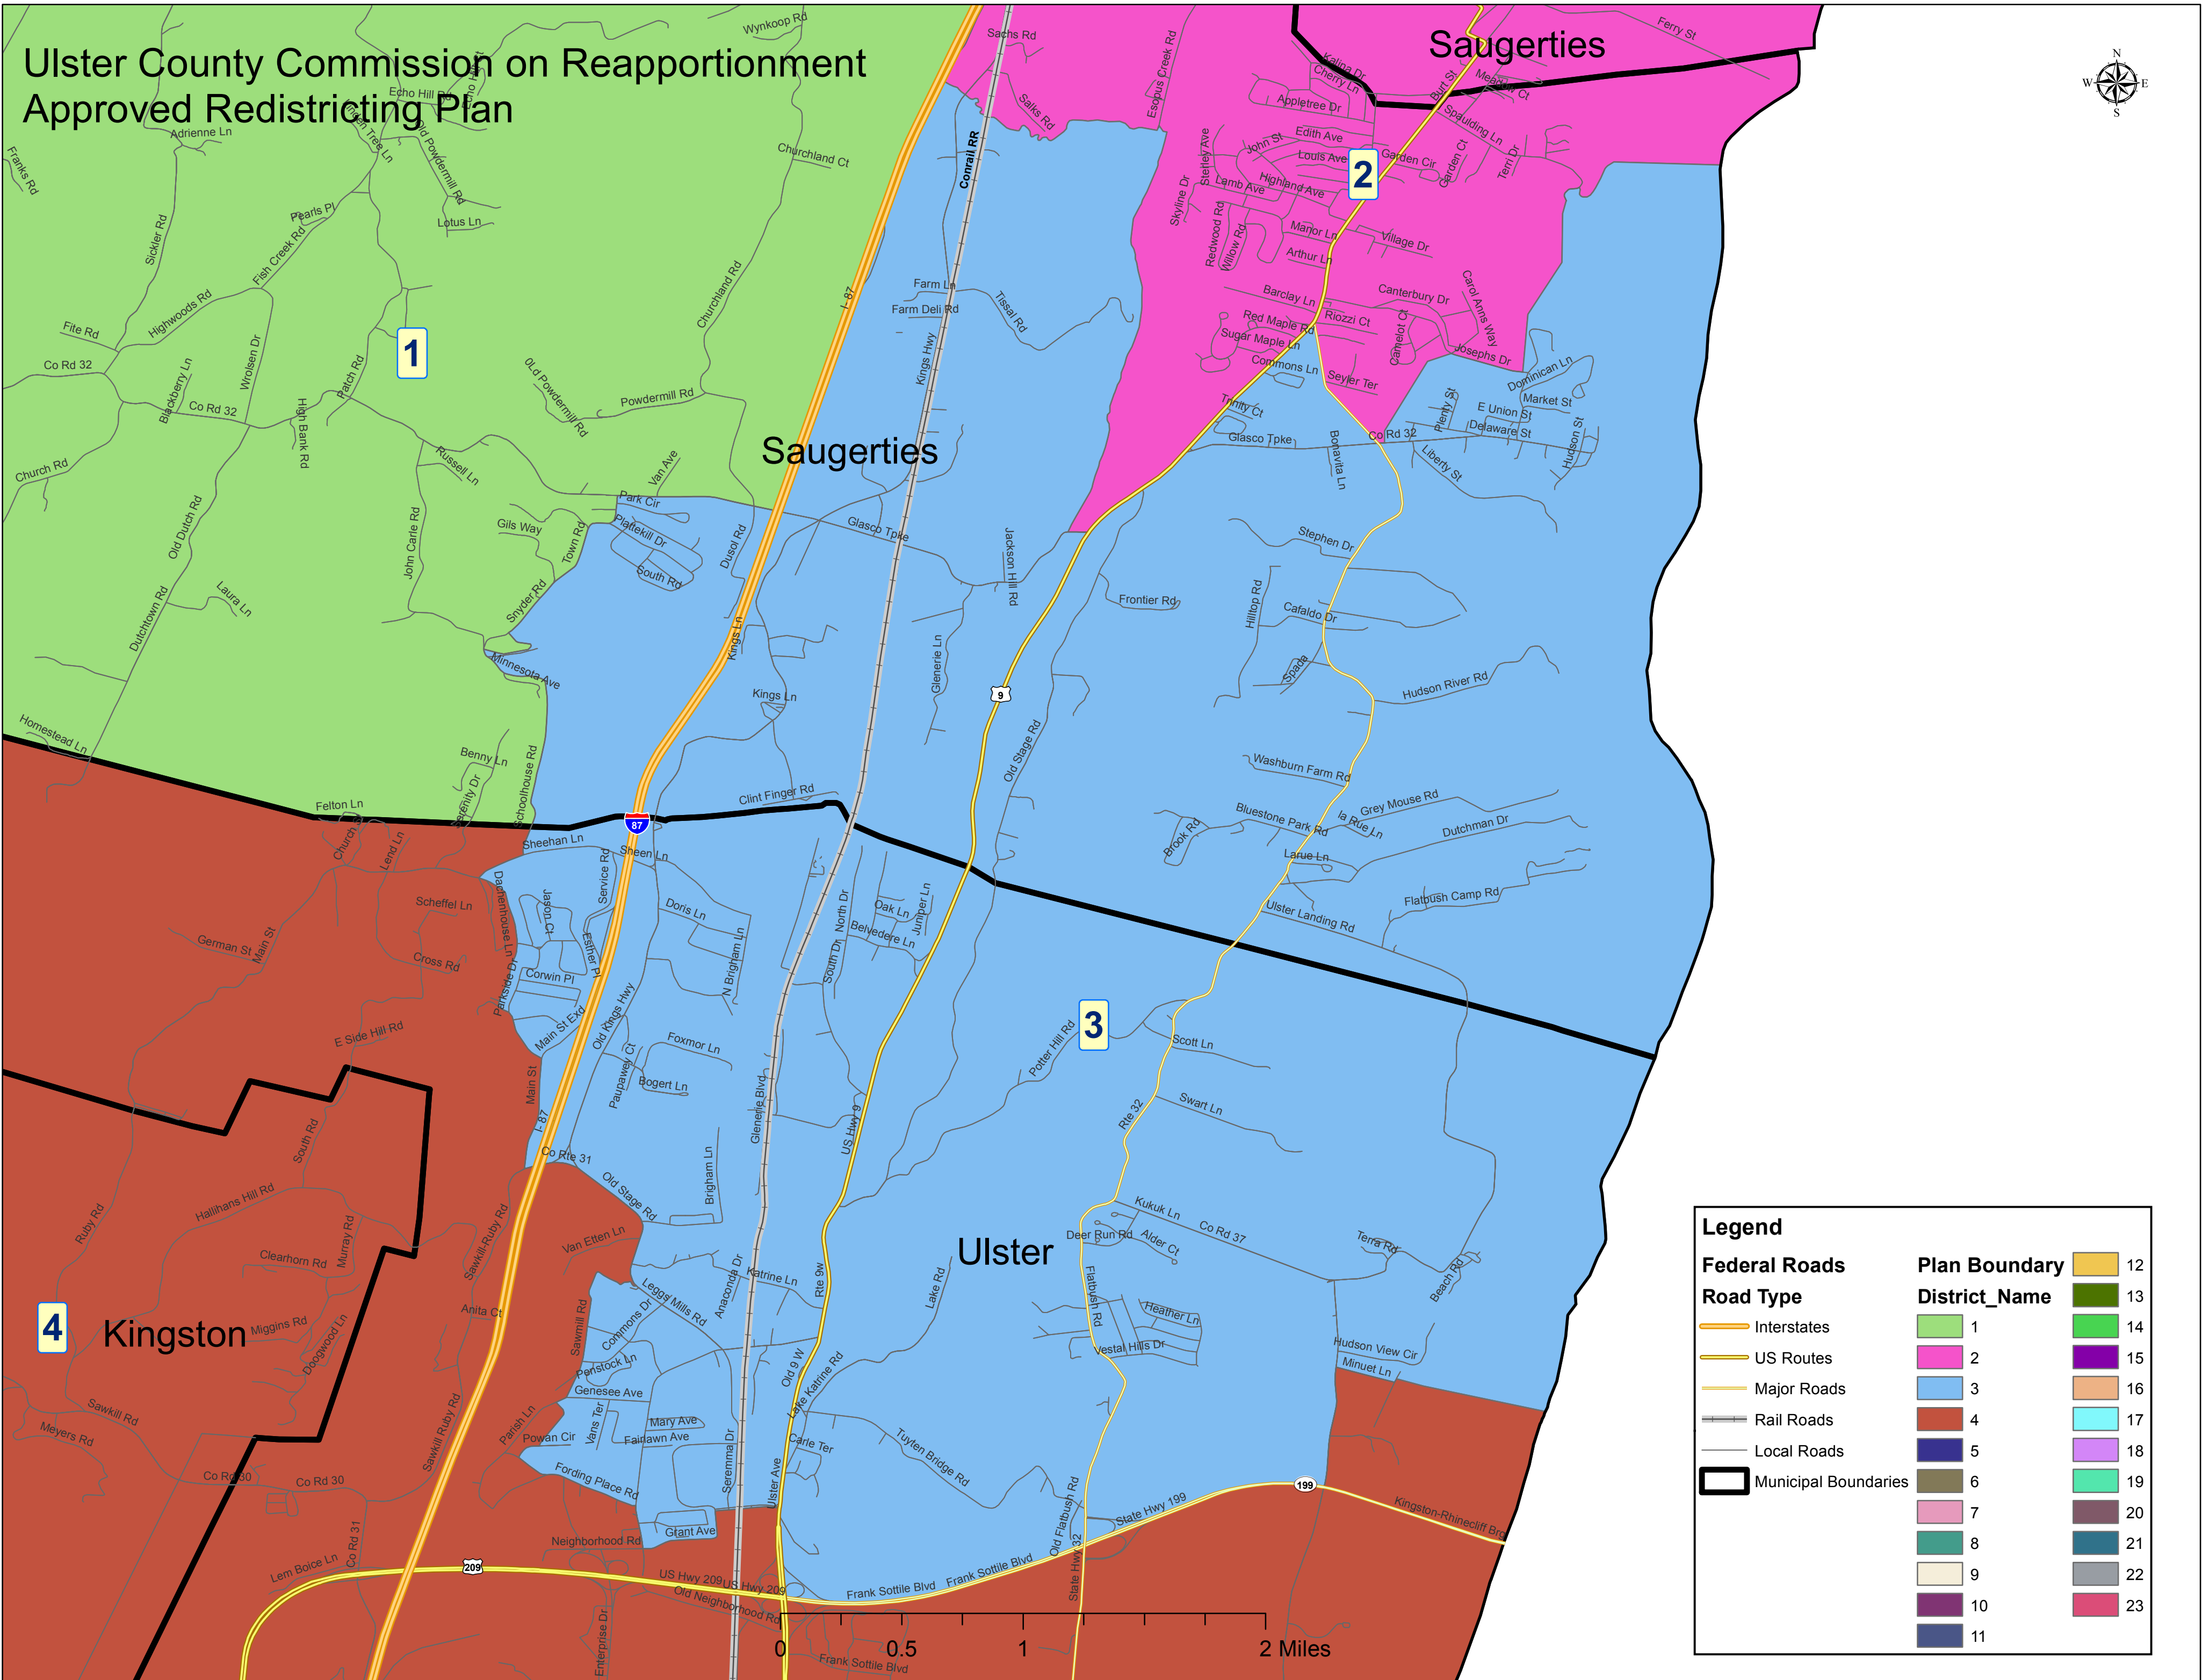

# Ulster County Commission on Reapportionment Approved Redistricting Plan

**Legend**

<b>Federal Roads</b>	<b>Plan Boundary</b>	12
<b>Road Type</b>	<b>District_Name</b>	13
Interstates	1	14
US Routes	2	15
Major Roads	3	16
Rail Roads	4	17
Local Roads	5	18
Municipal Boundaries	6	19
	7	20
	8	21
	9	22
	10	23
	11	