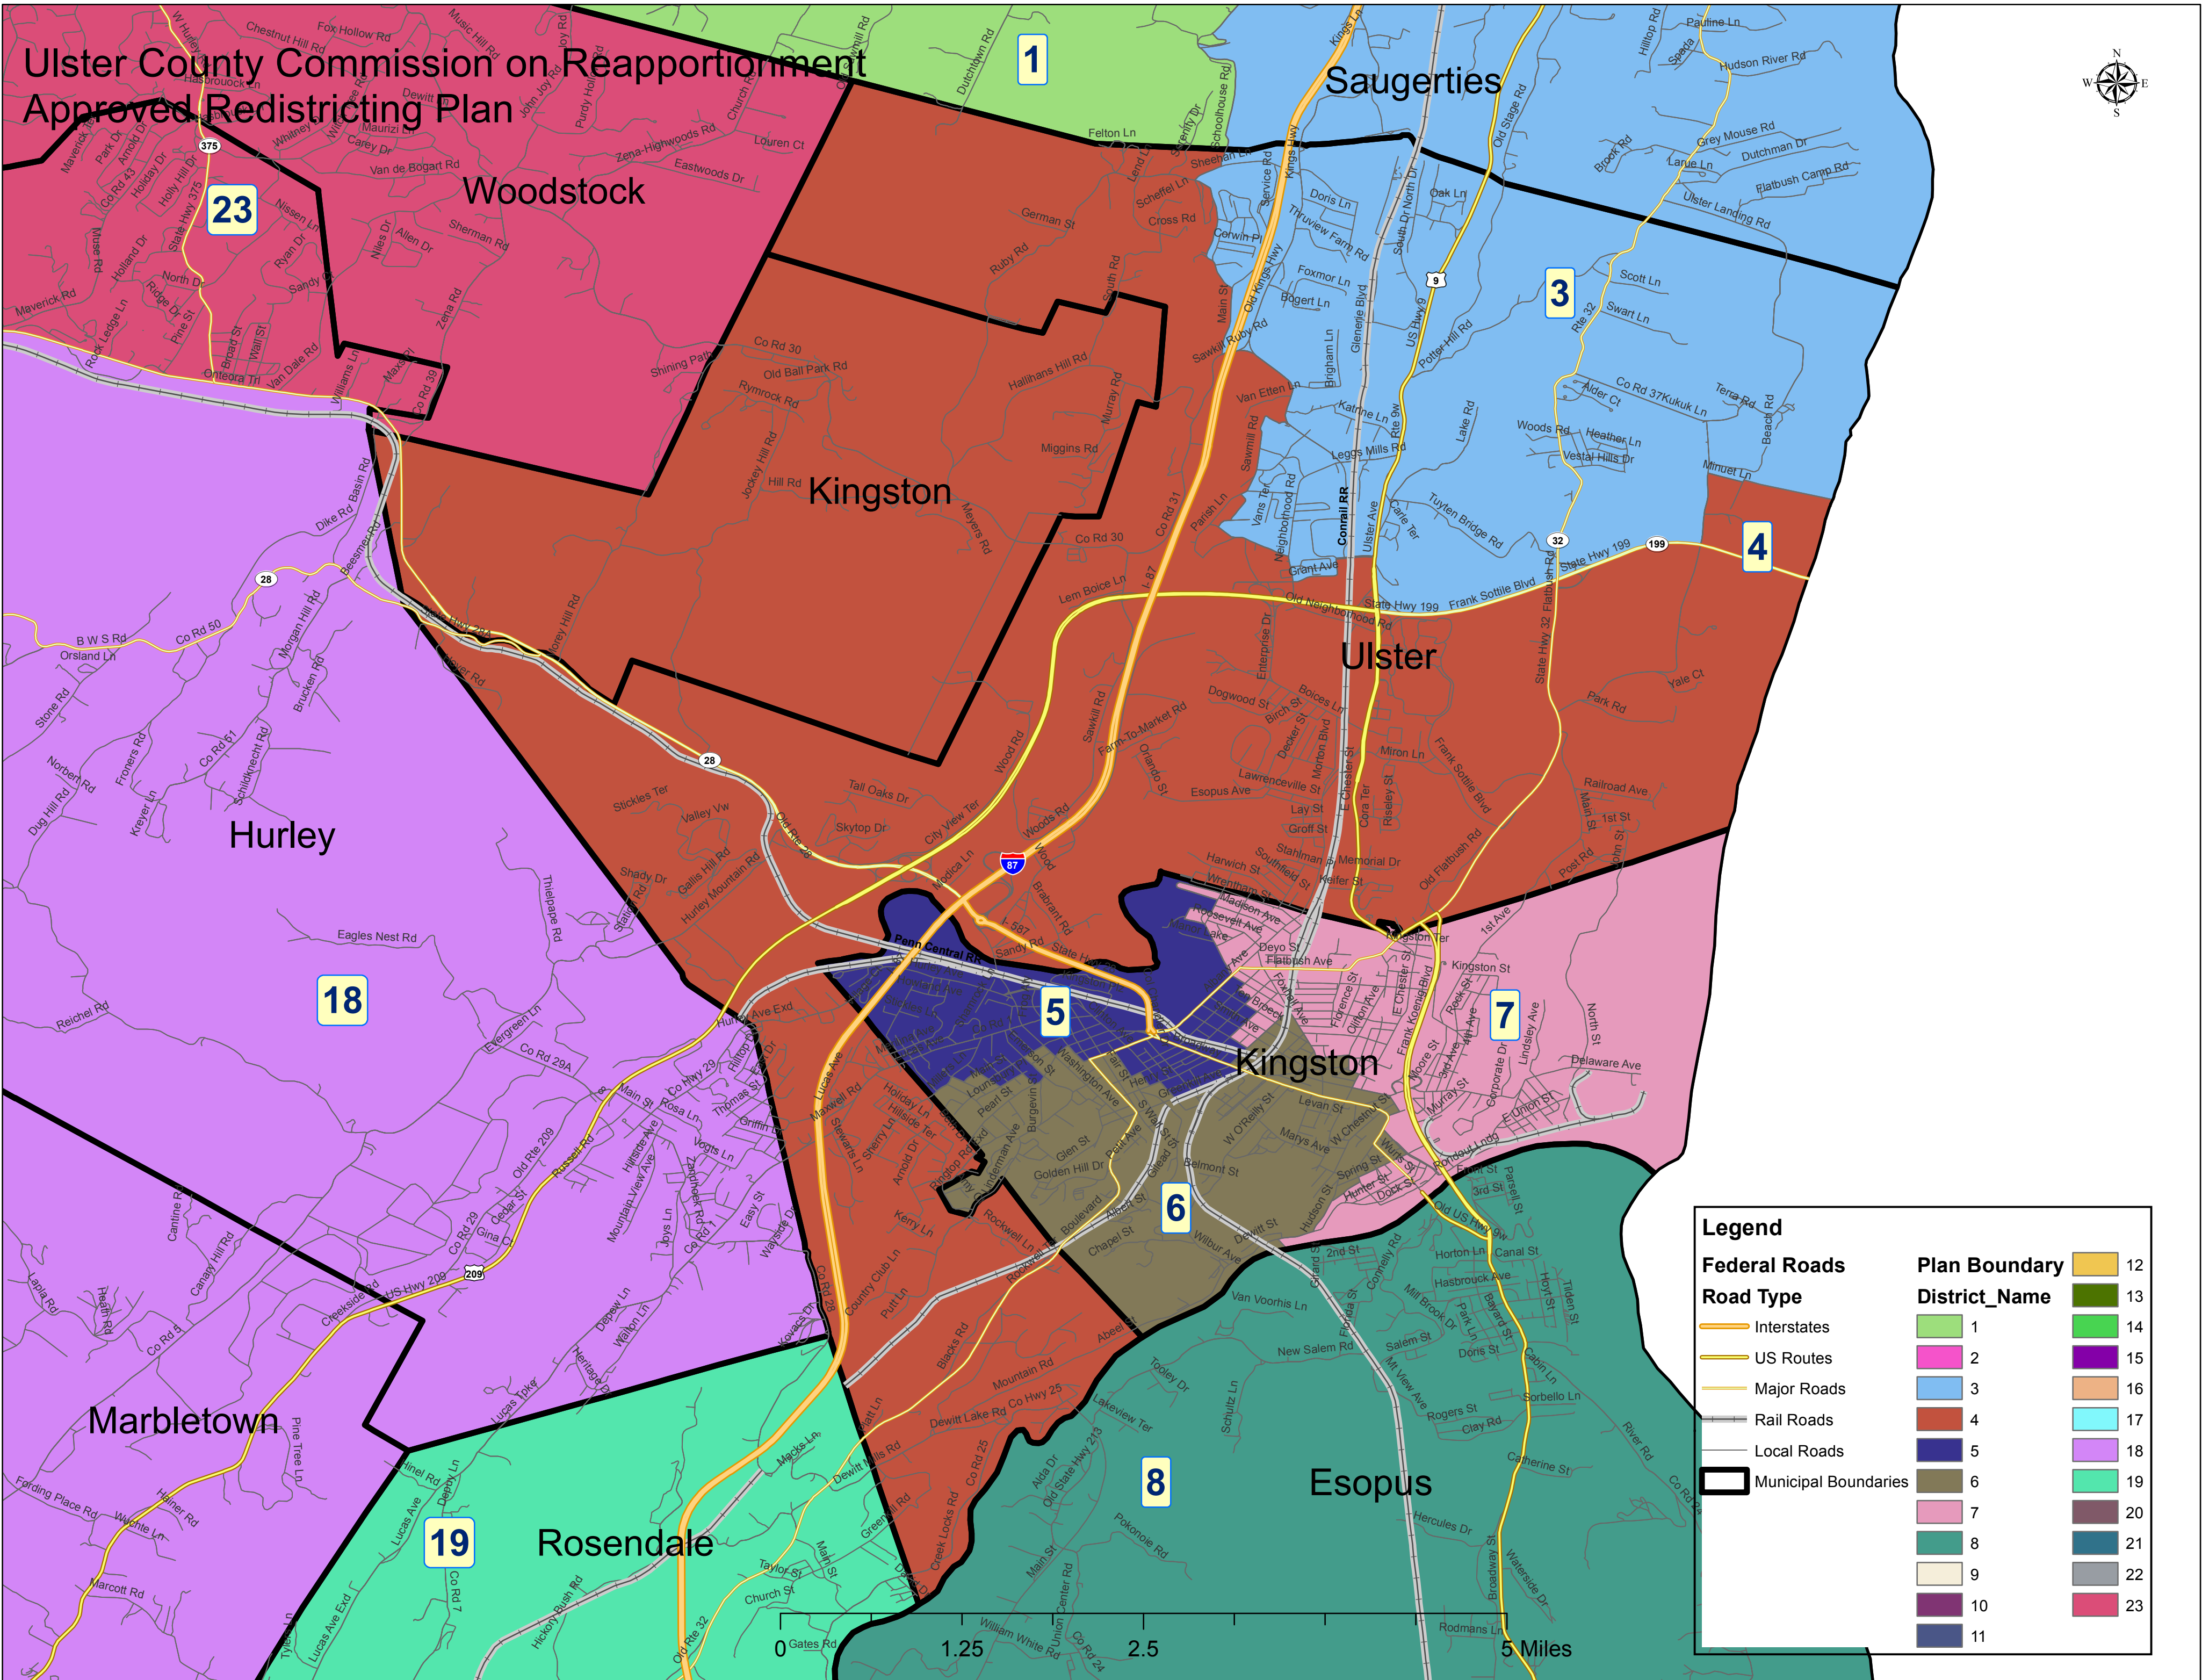

# Ulster County Commission on Reapportionment Approved Redistricting Plan

**Legend**

<b>Federal Roads</b>	<b>Plan Boundary</b>	12
<b>Road Type</b>	<b>District_Name</b>	13
Interstates	1	14
US Routes	2	15
Major Roads	3	16
Rail Roads	4	17
Local Roads	5	18
Municipal Boundaries	6	19
	7	20
	8	21
	9	22
	10	23
	11	