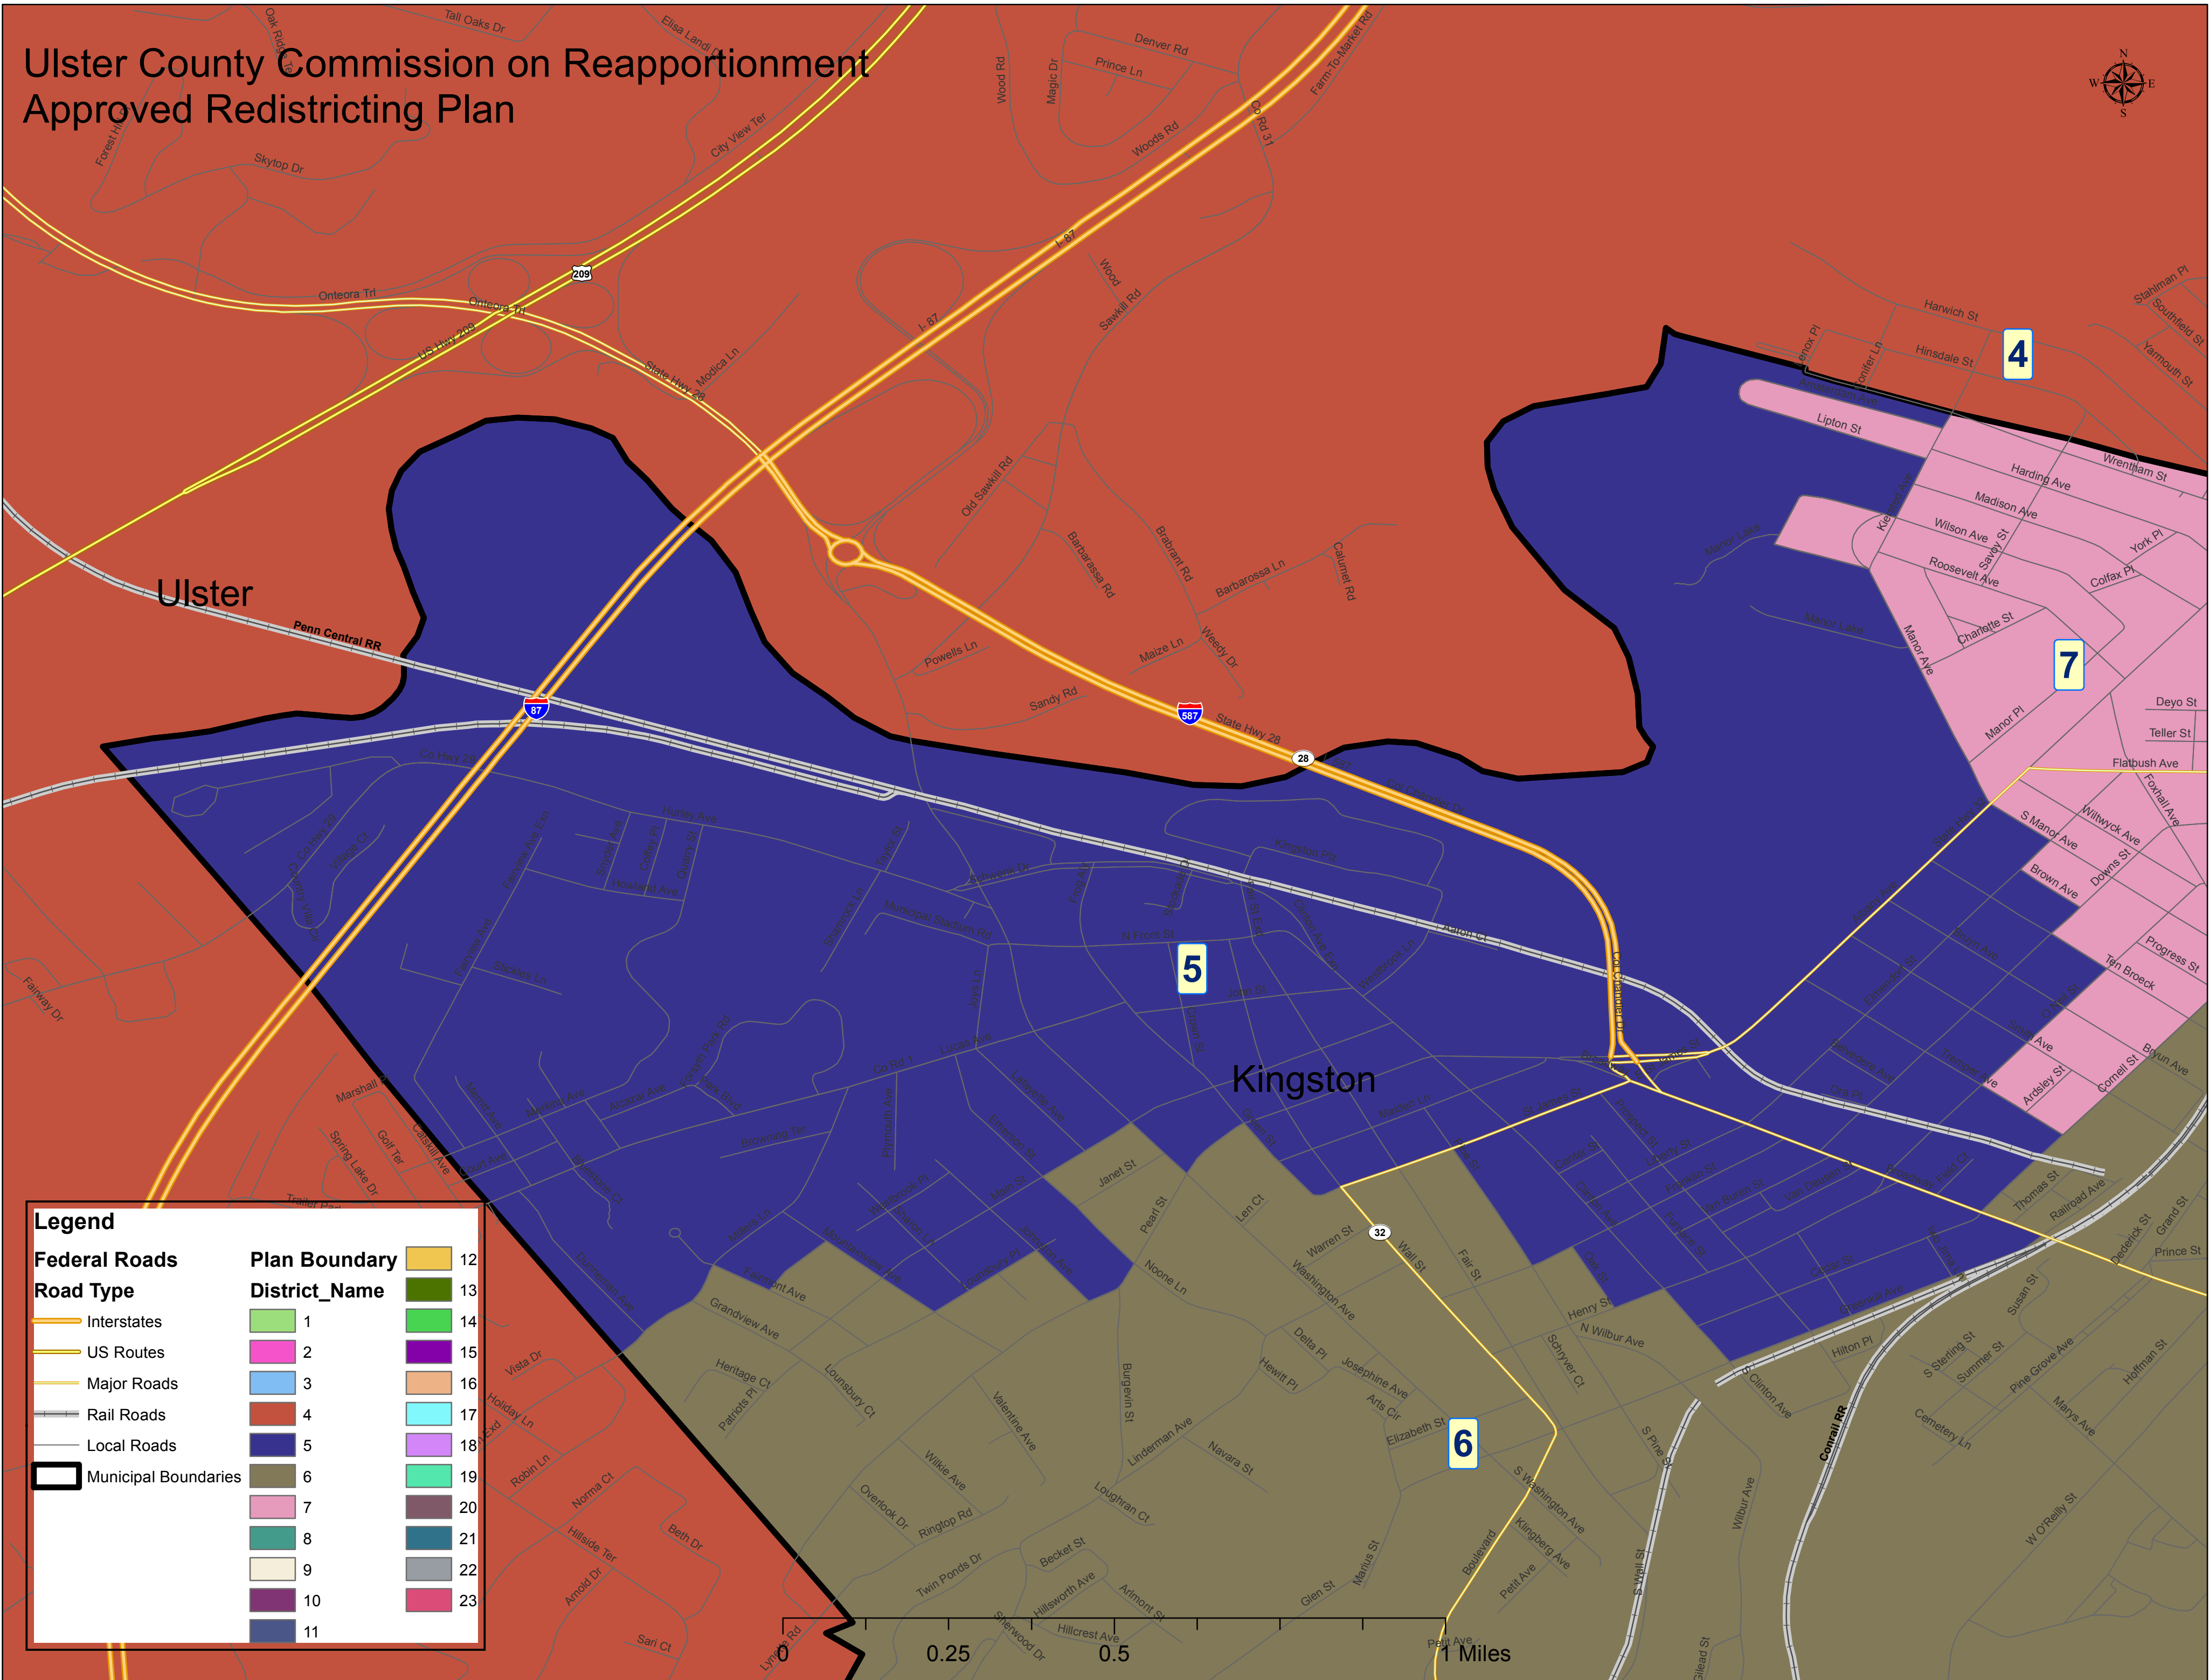

Ulster County Commission on Reapportionment Approved Redistricting Plan

Legend

Federal Roads	Plan Boundary	12
Road Type	District_Name	13
Interstates	1	14
US Routes	2	15
Major Roads	3	16
Rail Roads	4	17
Local Roads	5	18
Municipal Boundaries	6	19
	7	20
	8	21
	9	22
	10	23
	11	

0 0.25 0.5 1 Miles