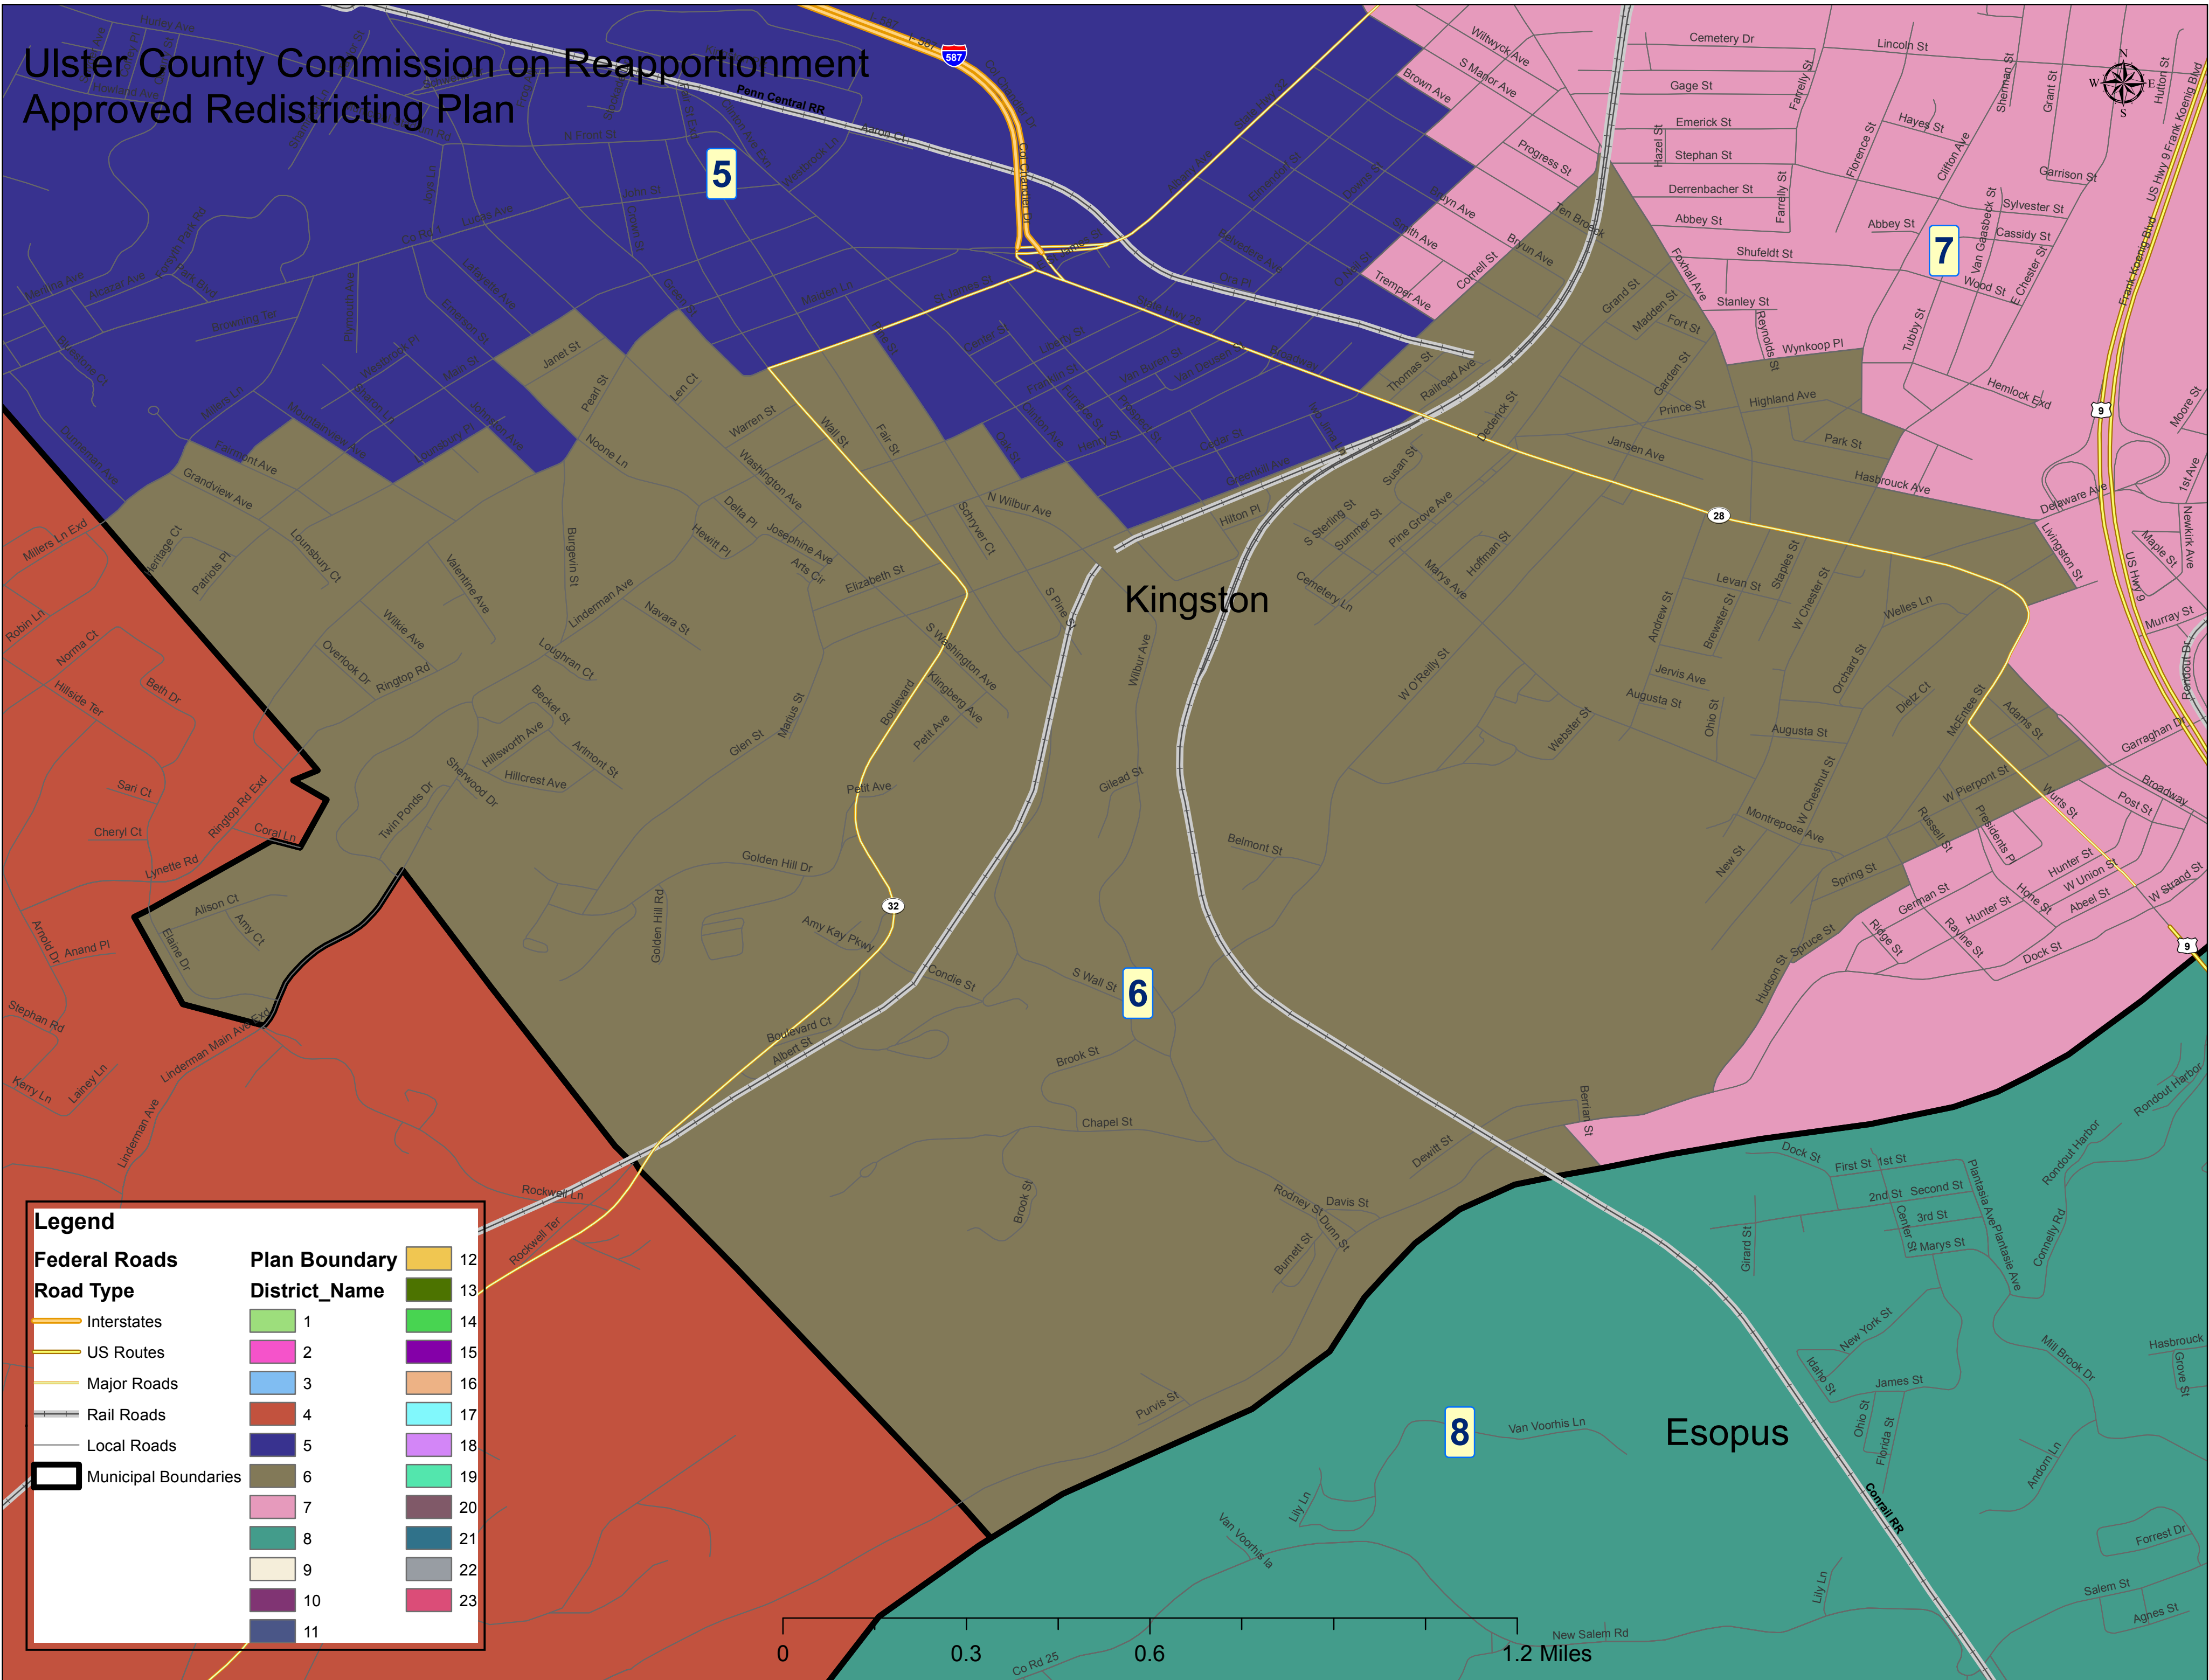

Ulster County Commission on Reapportionment Approved Redistricting Plan

Legend	
Federal Roads	Plan Boundary
Road Type	District_Name
Interstates	1
US Routes	2
Major Roads	3
Rail Roads	4
Local Roads	5
Municipal Boundaries	6
	7
	8
	9
	10
	11
	12
	13
	14
	15
	16
	17
	18
	19
	20
	21
	22
	23

0 0.3 0.6 1.2 Miles