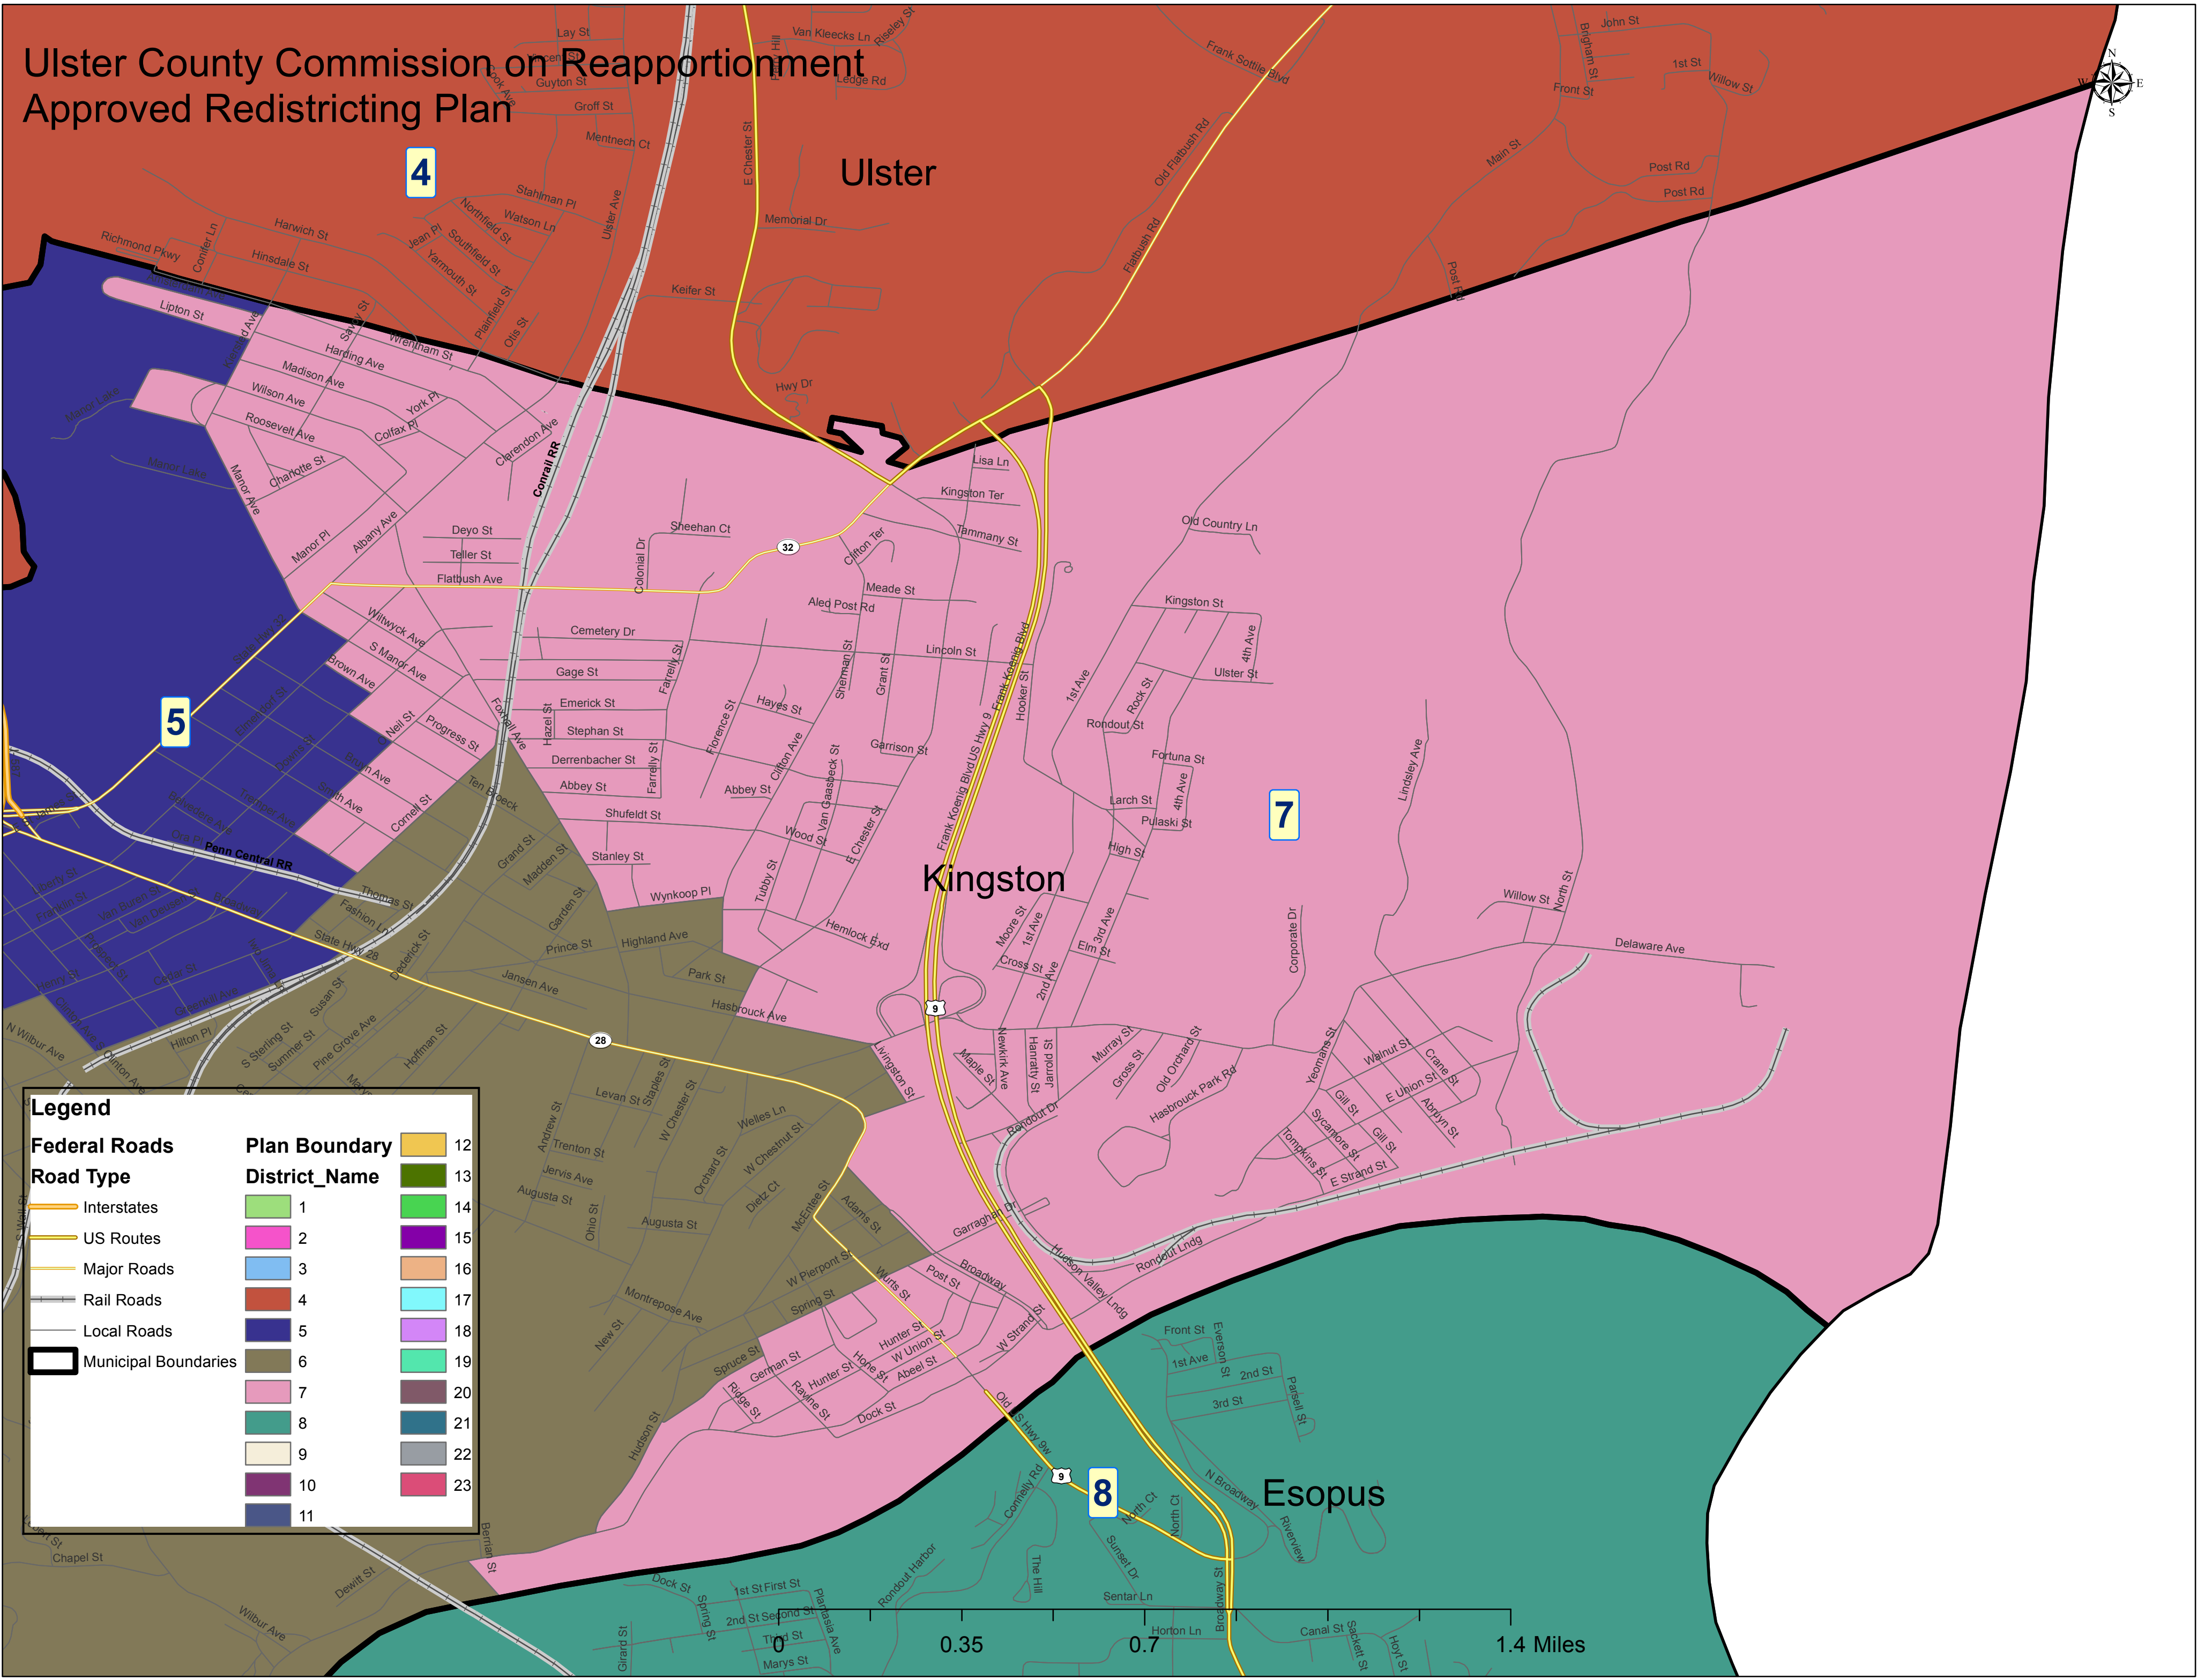

Ulster County Commission on Reapportionment Approved Redistricting Plan

4

5

7

8

Legend

Federal Roads	Plan Boundary	12
Road Type	District_Name	13
Interstates	1	14
US Routes	2	15
Major Roads	3	16
Rail Roads	4	17
Local Roads	5	18
Municipal Boundaries	6	19
	7	20
	8	21
	9	22
	10	23
	11	

Kingston

Ulster

Esopus

0 0.35 0.7 1.4 Miles