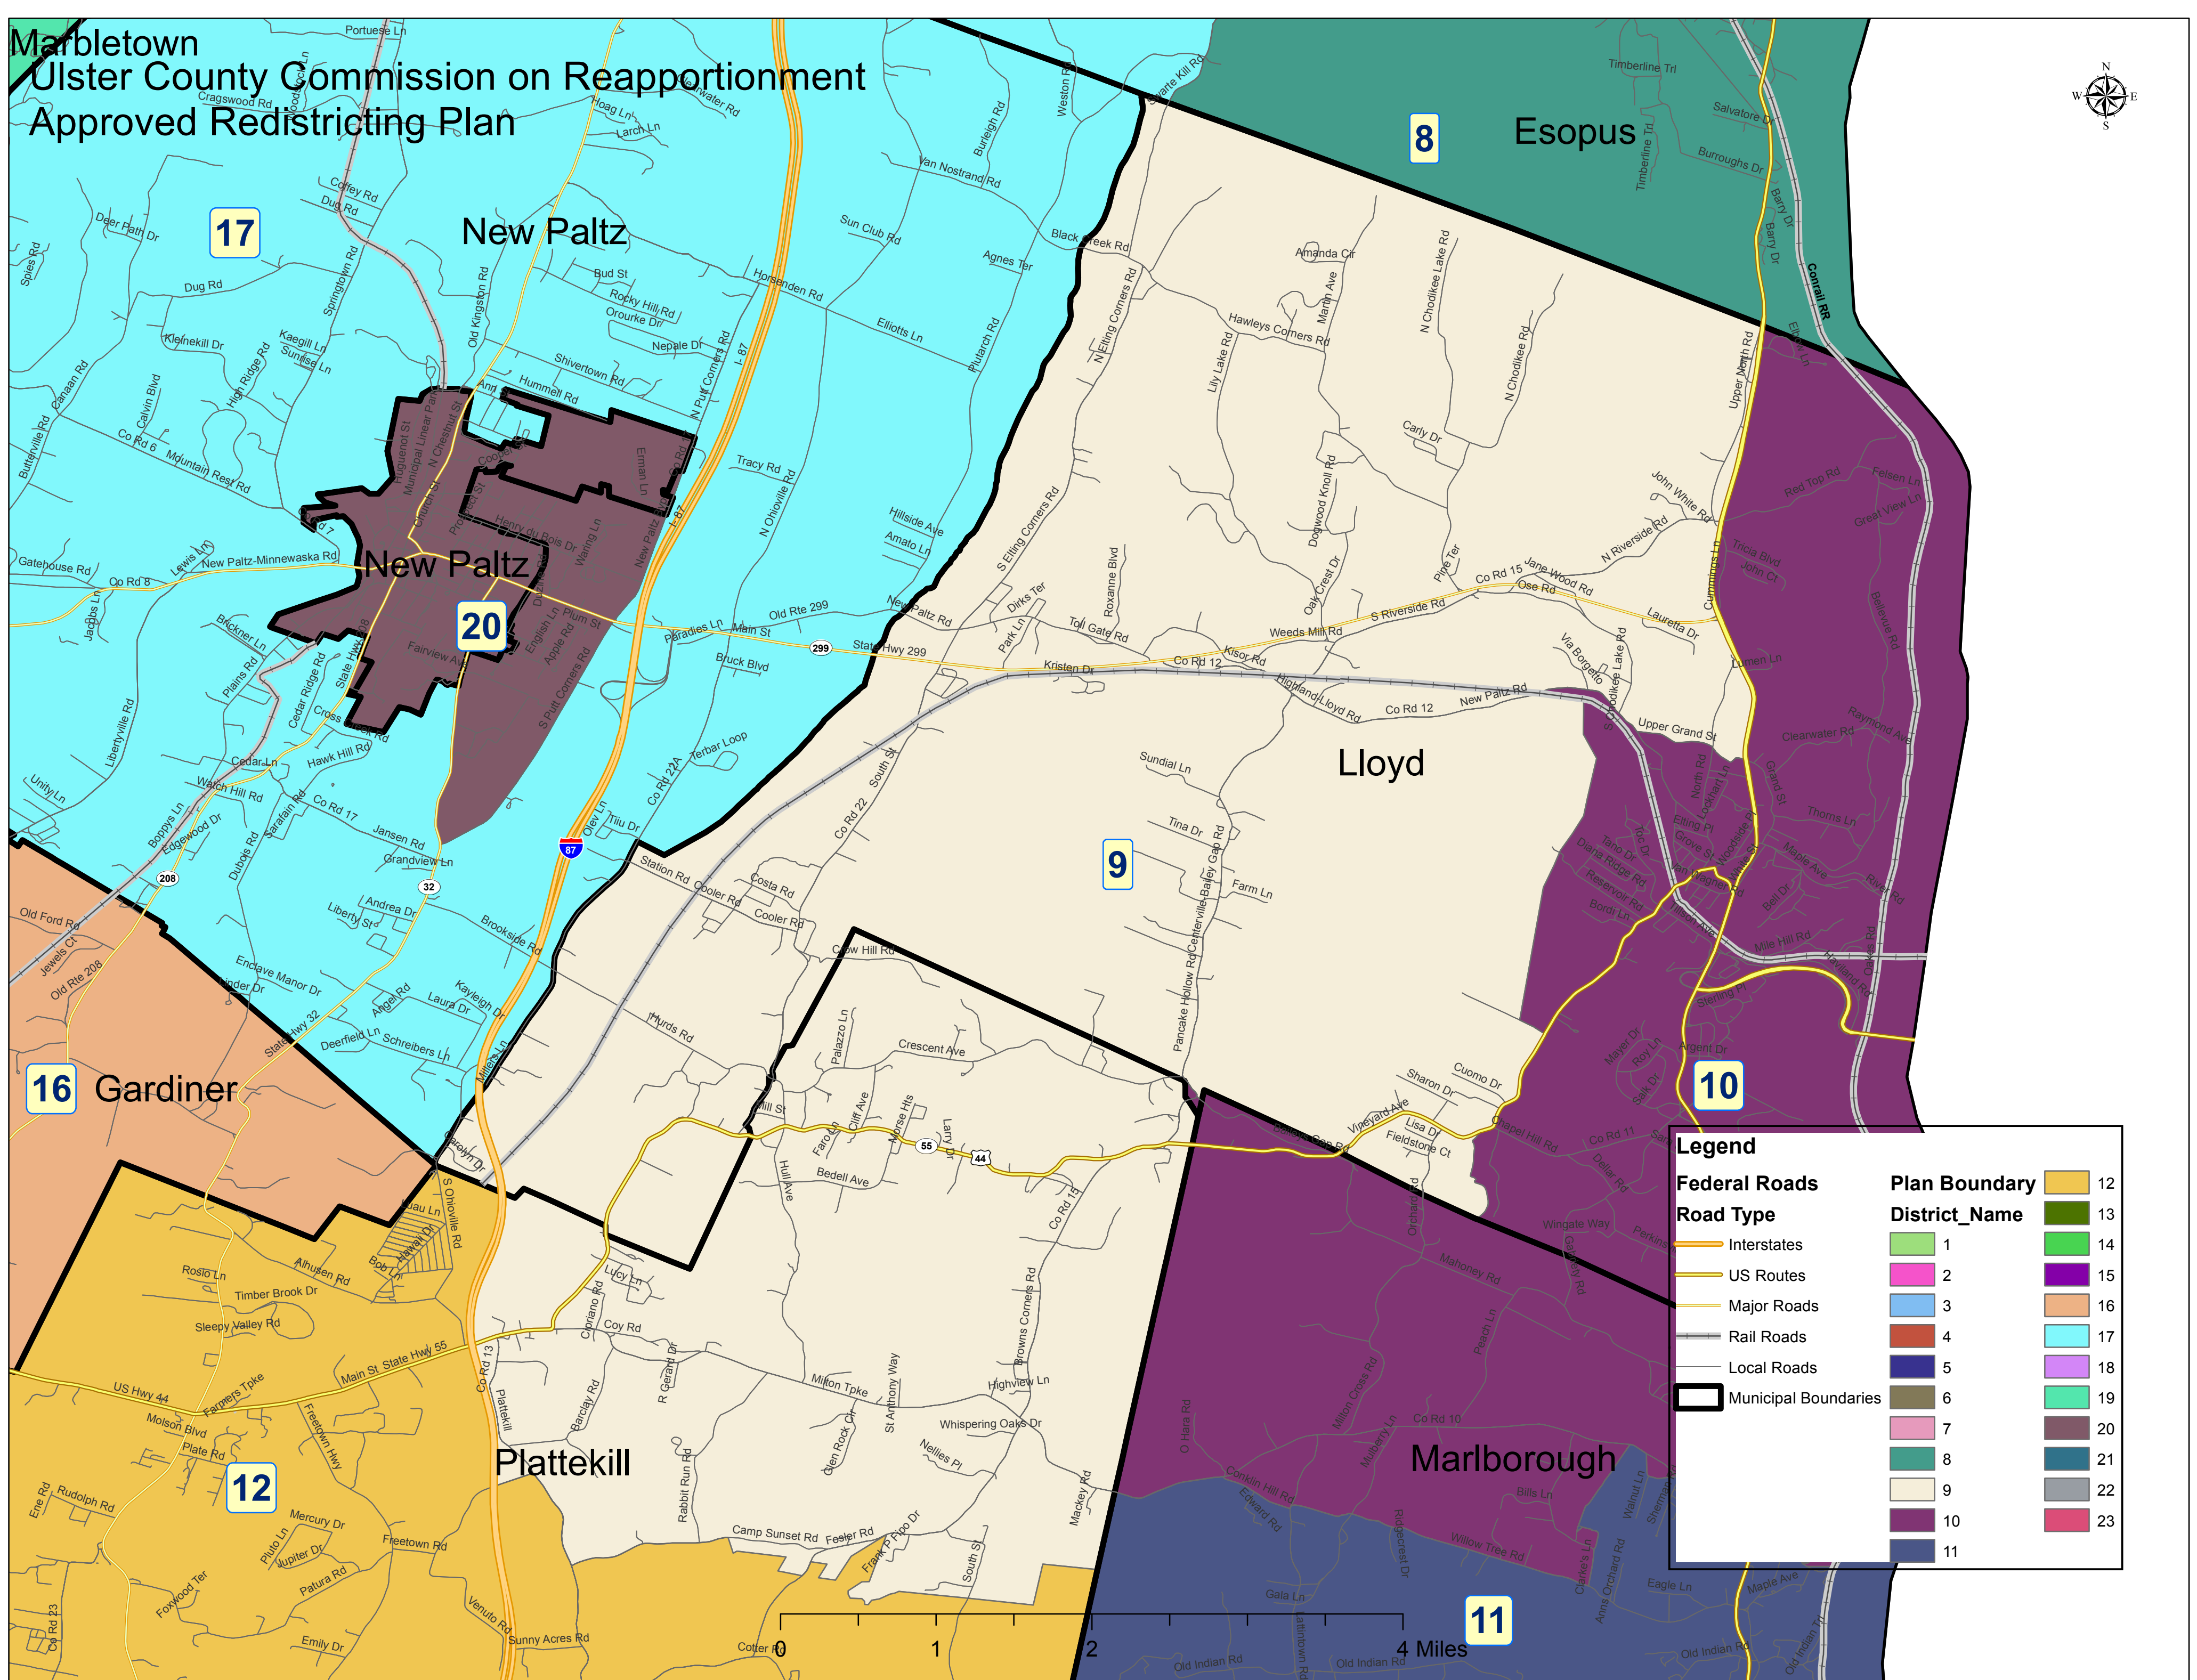

Marbletown Ulster County Commission on Reapportionment Approved Redistricting Plan

Legend

Federal Roads	Plan Boundary	12
Road Type	District_Name	13
Interstates	1	14
US Routes	2	15
Major Roads	3	16
Rail Roads	4	17
Local Roads	5	18
Municipal Boundaries	6	19
	7	20
	8	21
	9	22
	10	23
	11	