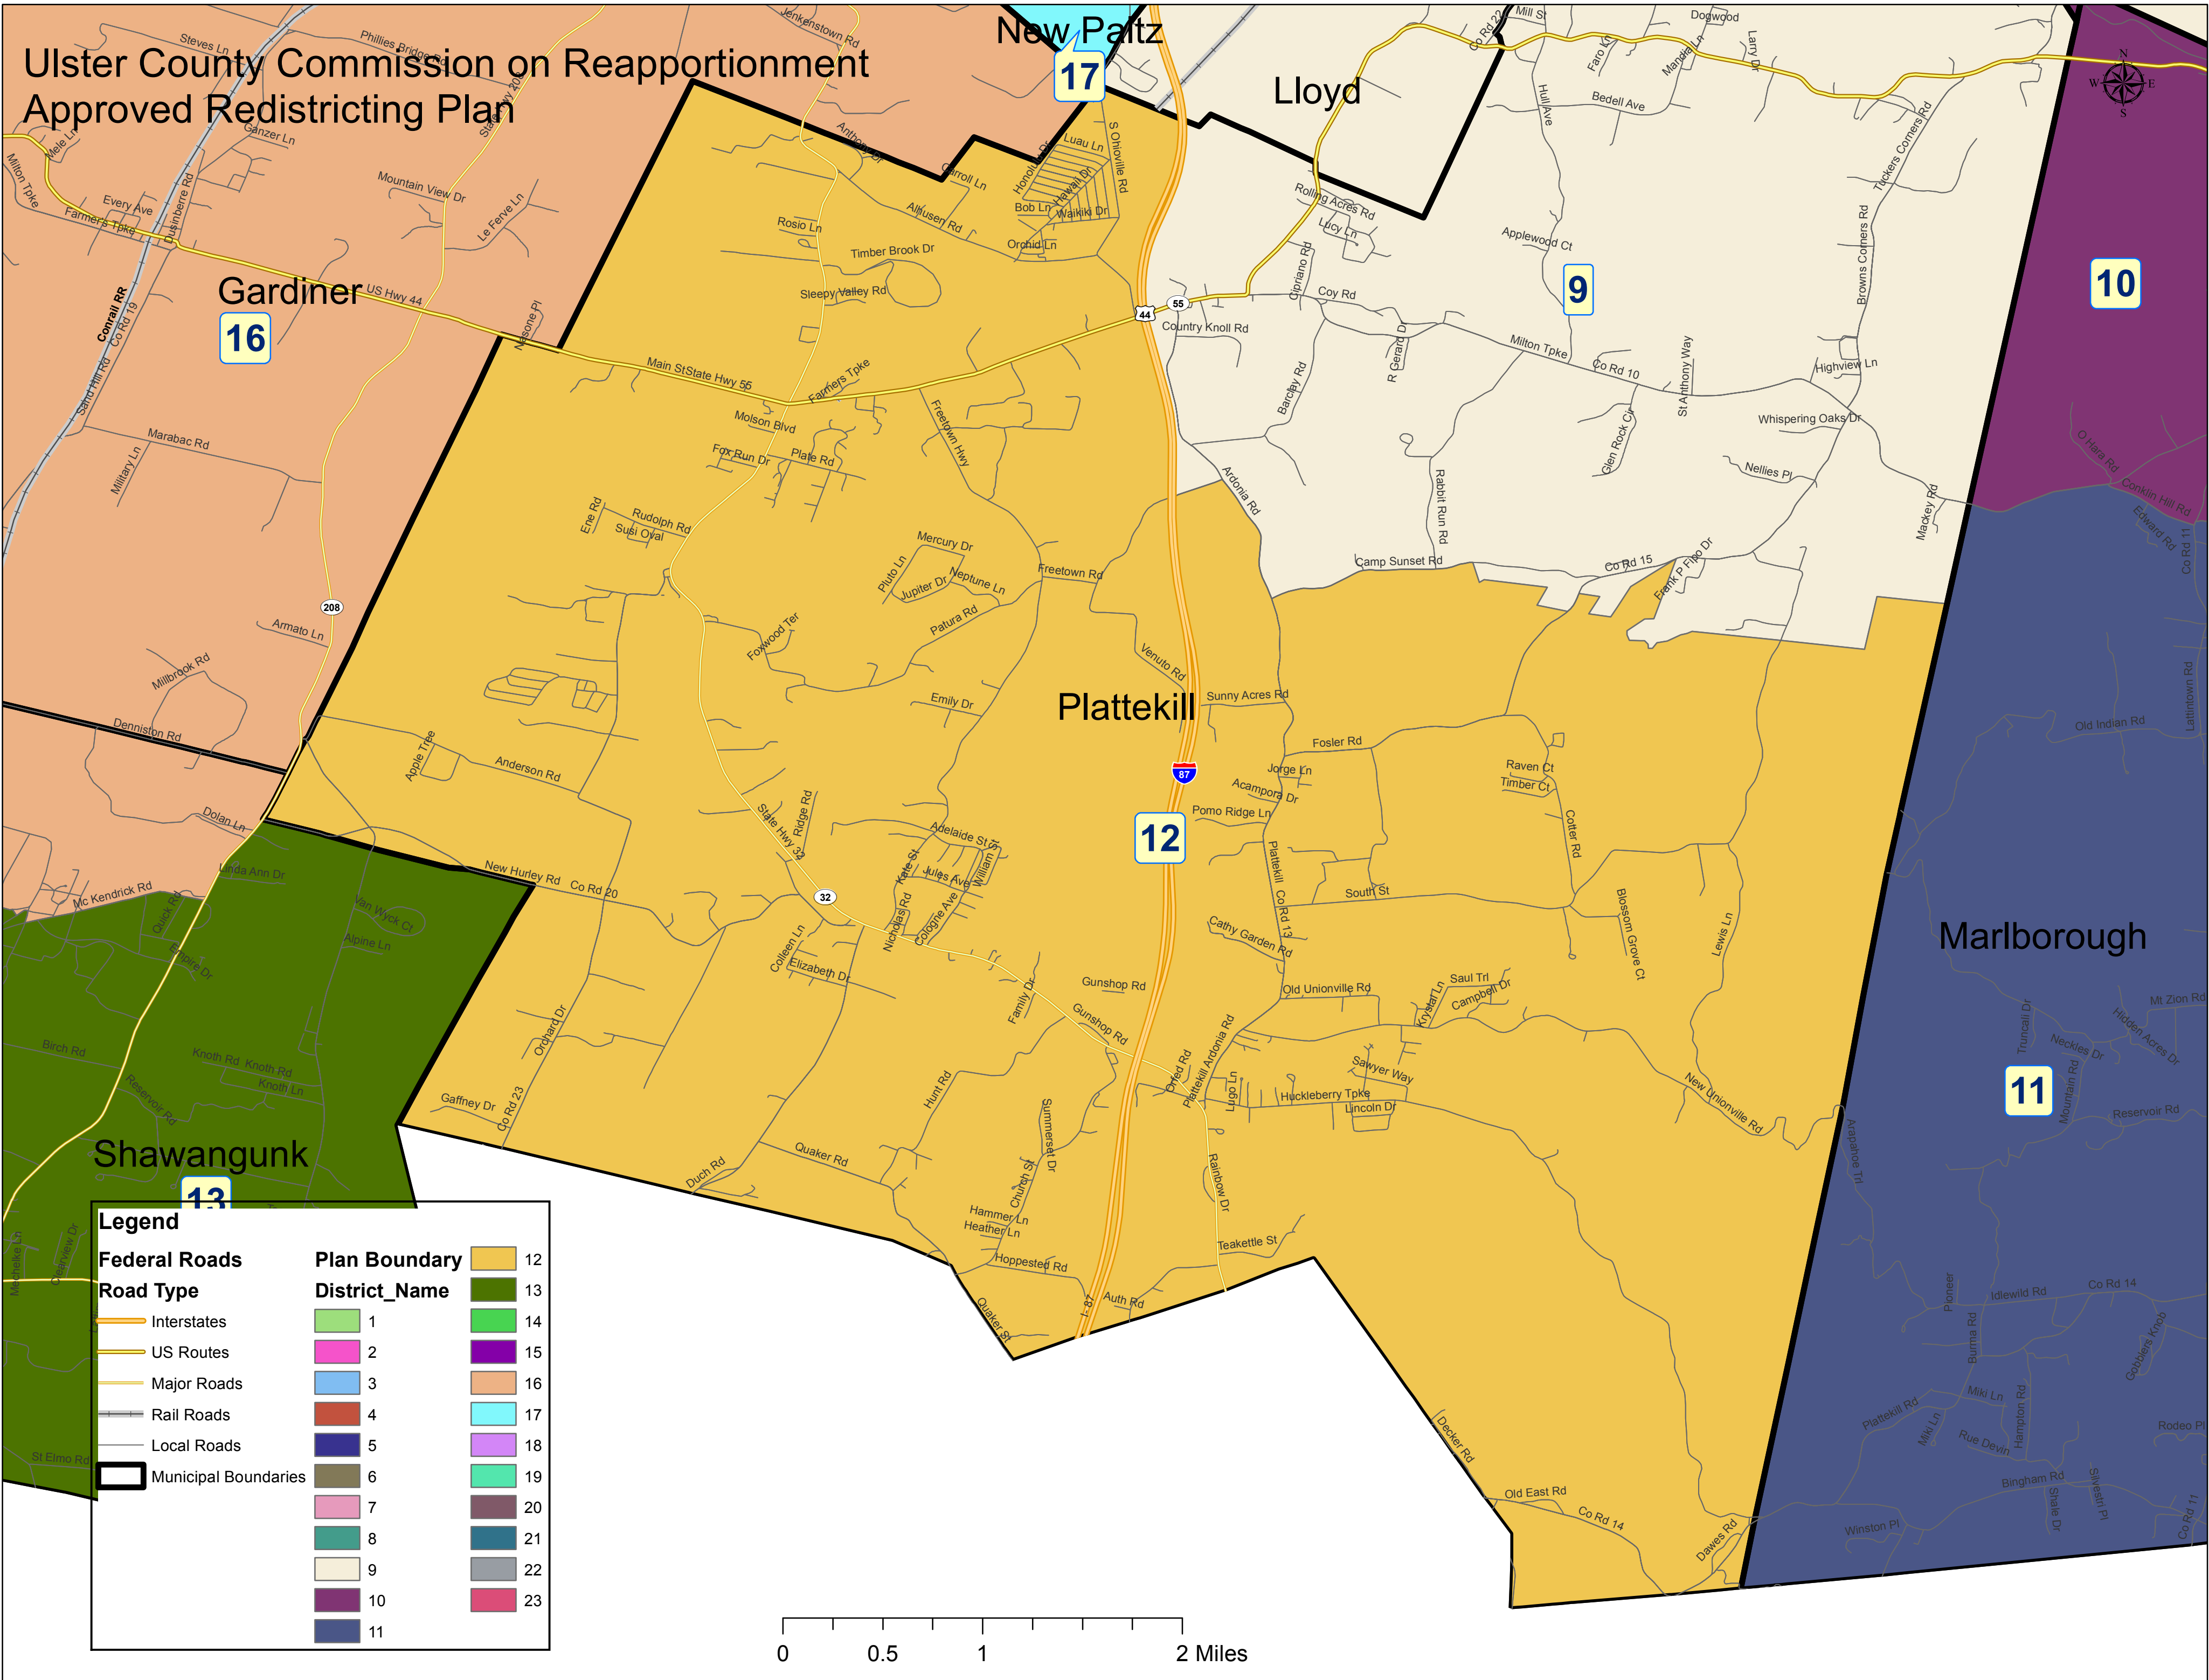

Ulster County Commission on Reapportionment Approved Redistricting Plan

Gardiner

16

New Paltz

17

Lloyd

9

10

Plattekill

12

Marlborough

11

Shawangunk

13

Legend

Federal Roads

Road Type

- Interstates
- US Routes
- Major Roads
- Rail Roads
- Local Roads
- Municipal Boundaries

Plan Boundary

District_Name

	1		12
	2		15
	3		18
	4		19
	5		20
	6		21
	7		22
	8		23
	9		
	10		
	11		

0 0.5 1 2 Miles