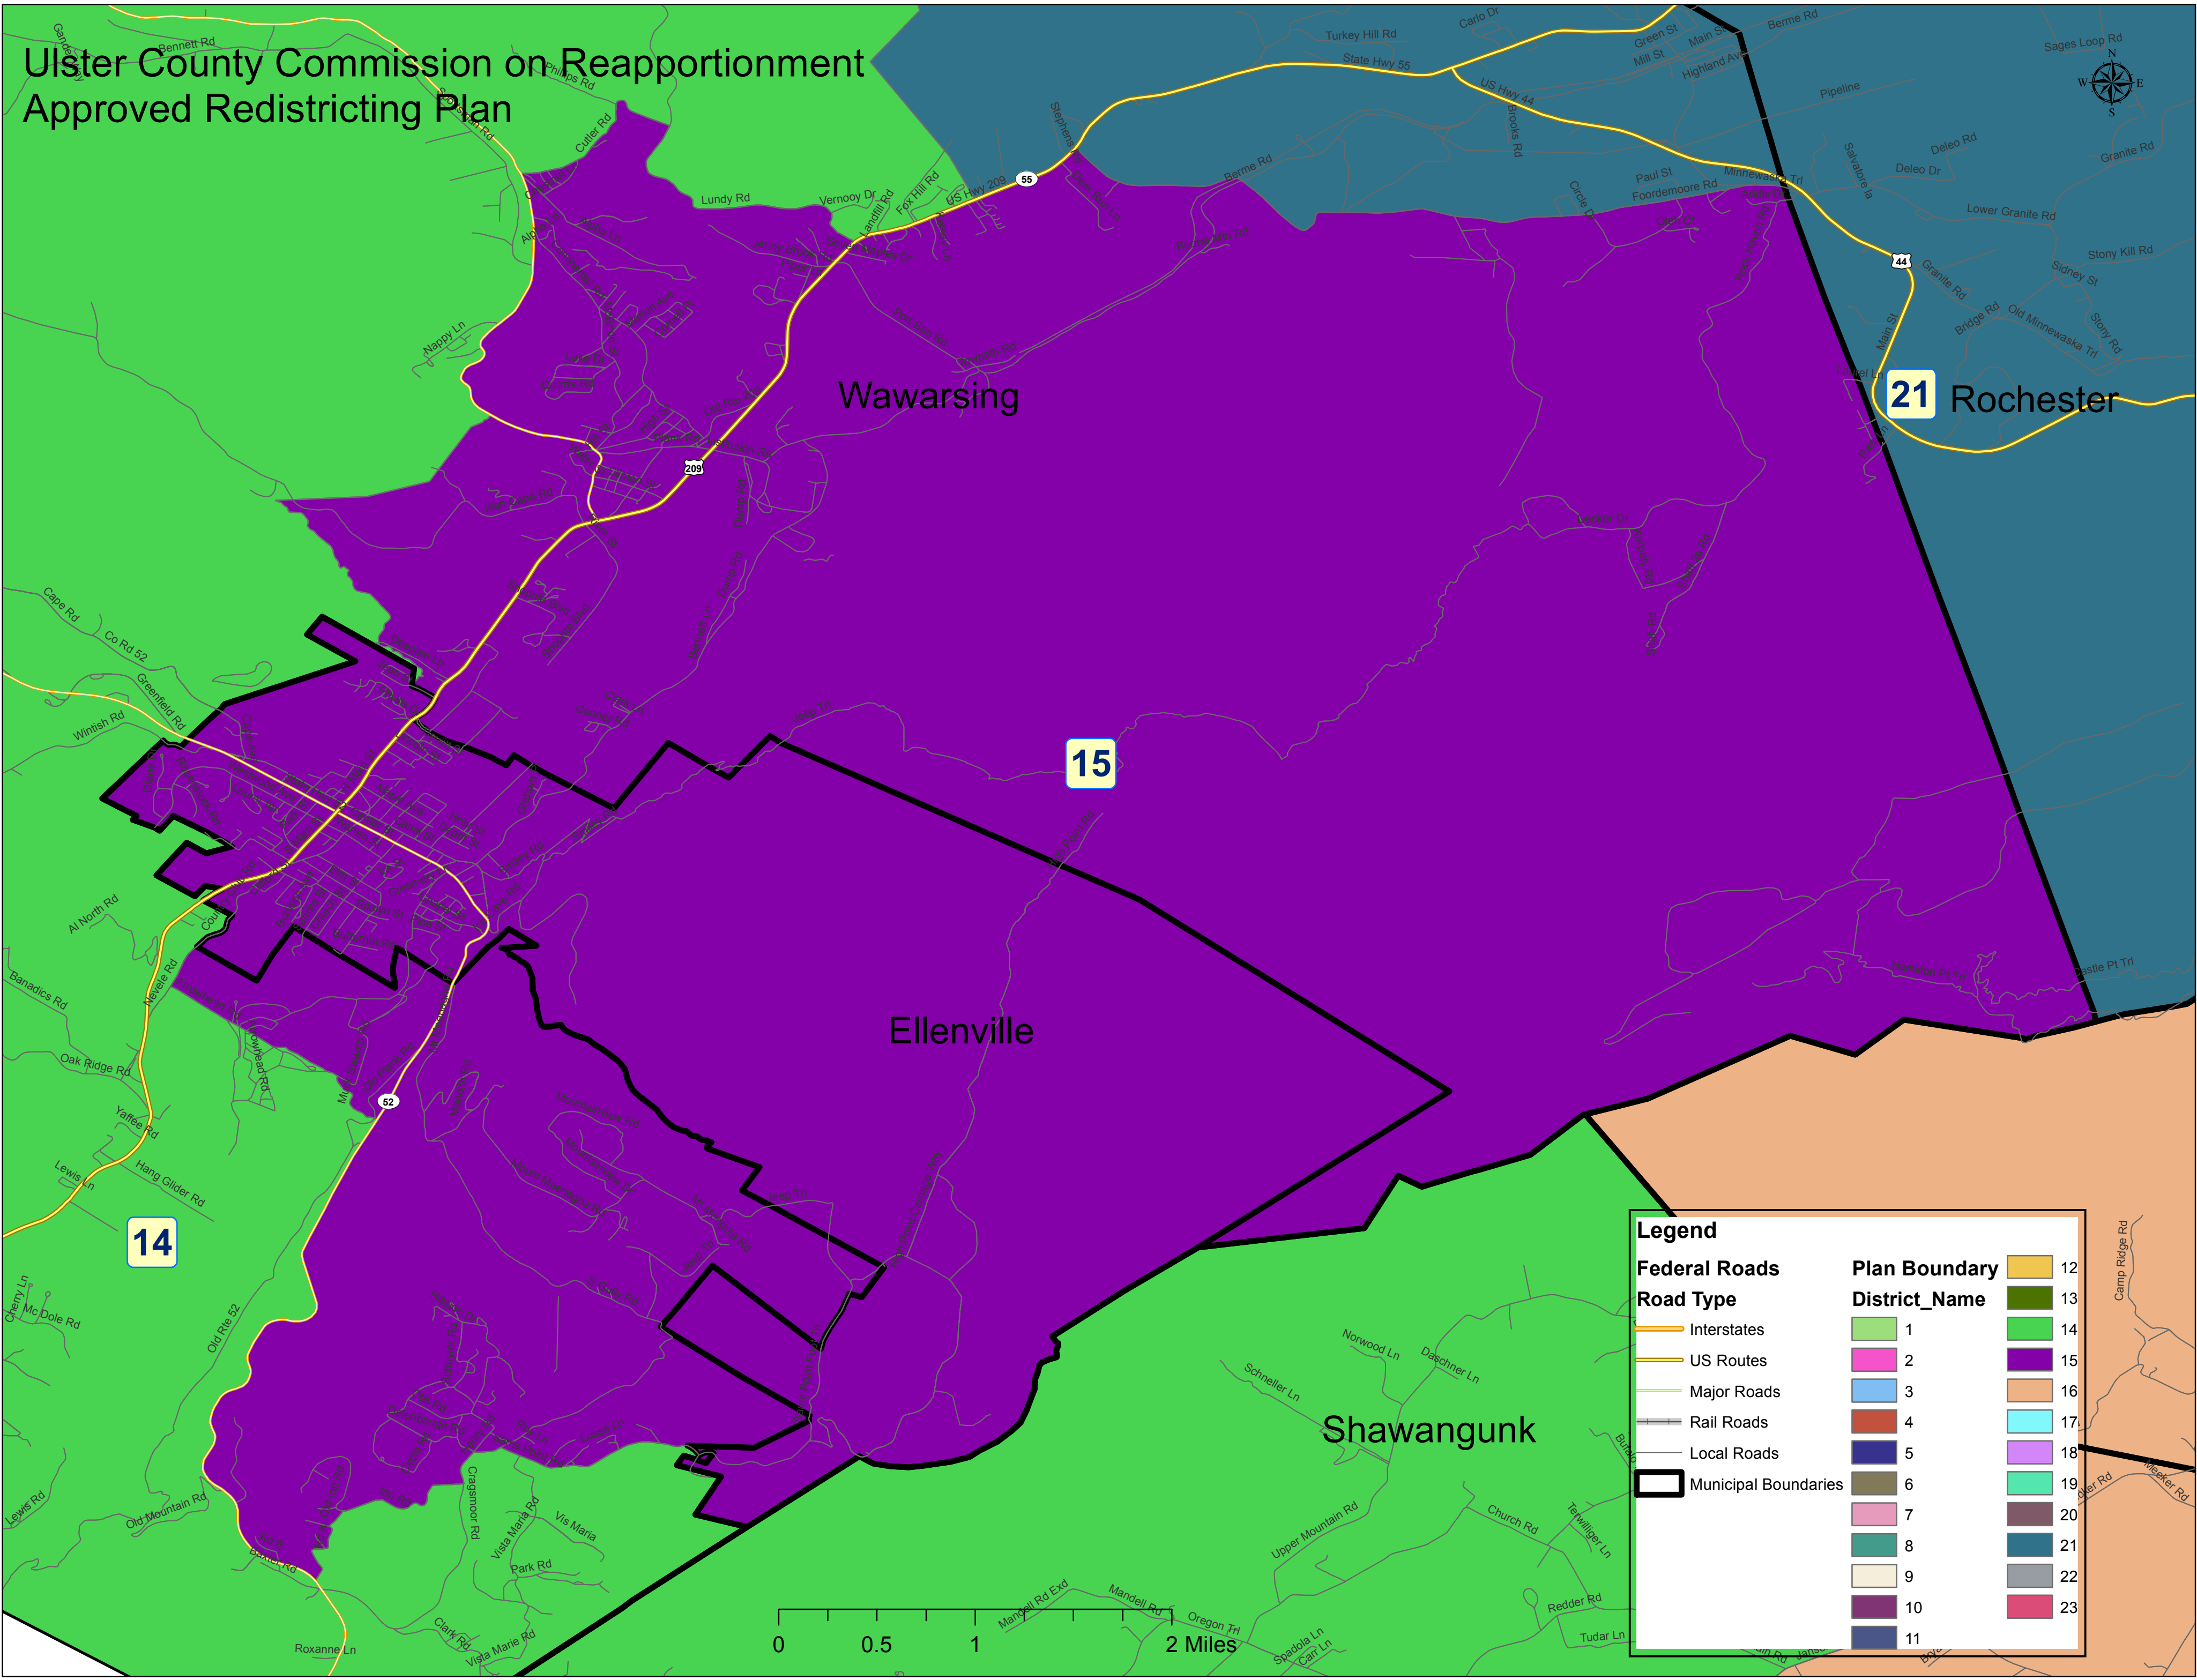

# Ulster County Commission on Reapportionment Approved Redistricting Plan

Wawarsing

15

21 Rochester

Ellenville

Shawangunk

14

**Legend**

<b>Federal Roads</b>	<b>Plan Boundary</b>	12
<b>Road Type</b>	<b>District_Name</b>	13
Interstates	1	14
US Routes	2	15
Major Roads	3	16
Rail Roads	4	17
Local Roads	5	18
Municipal Boundaries	6	19
	7	20
	8	21
	9	22
	10	23
	11	