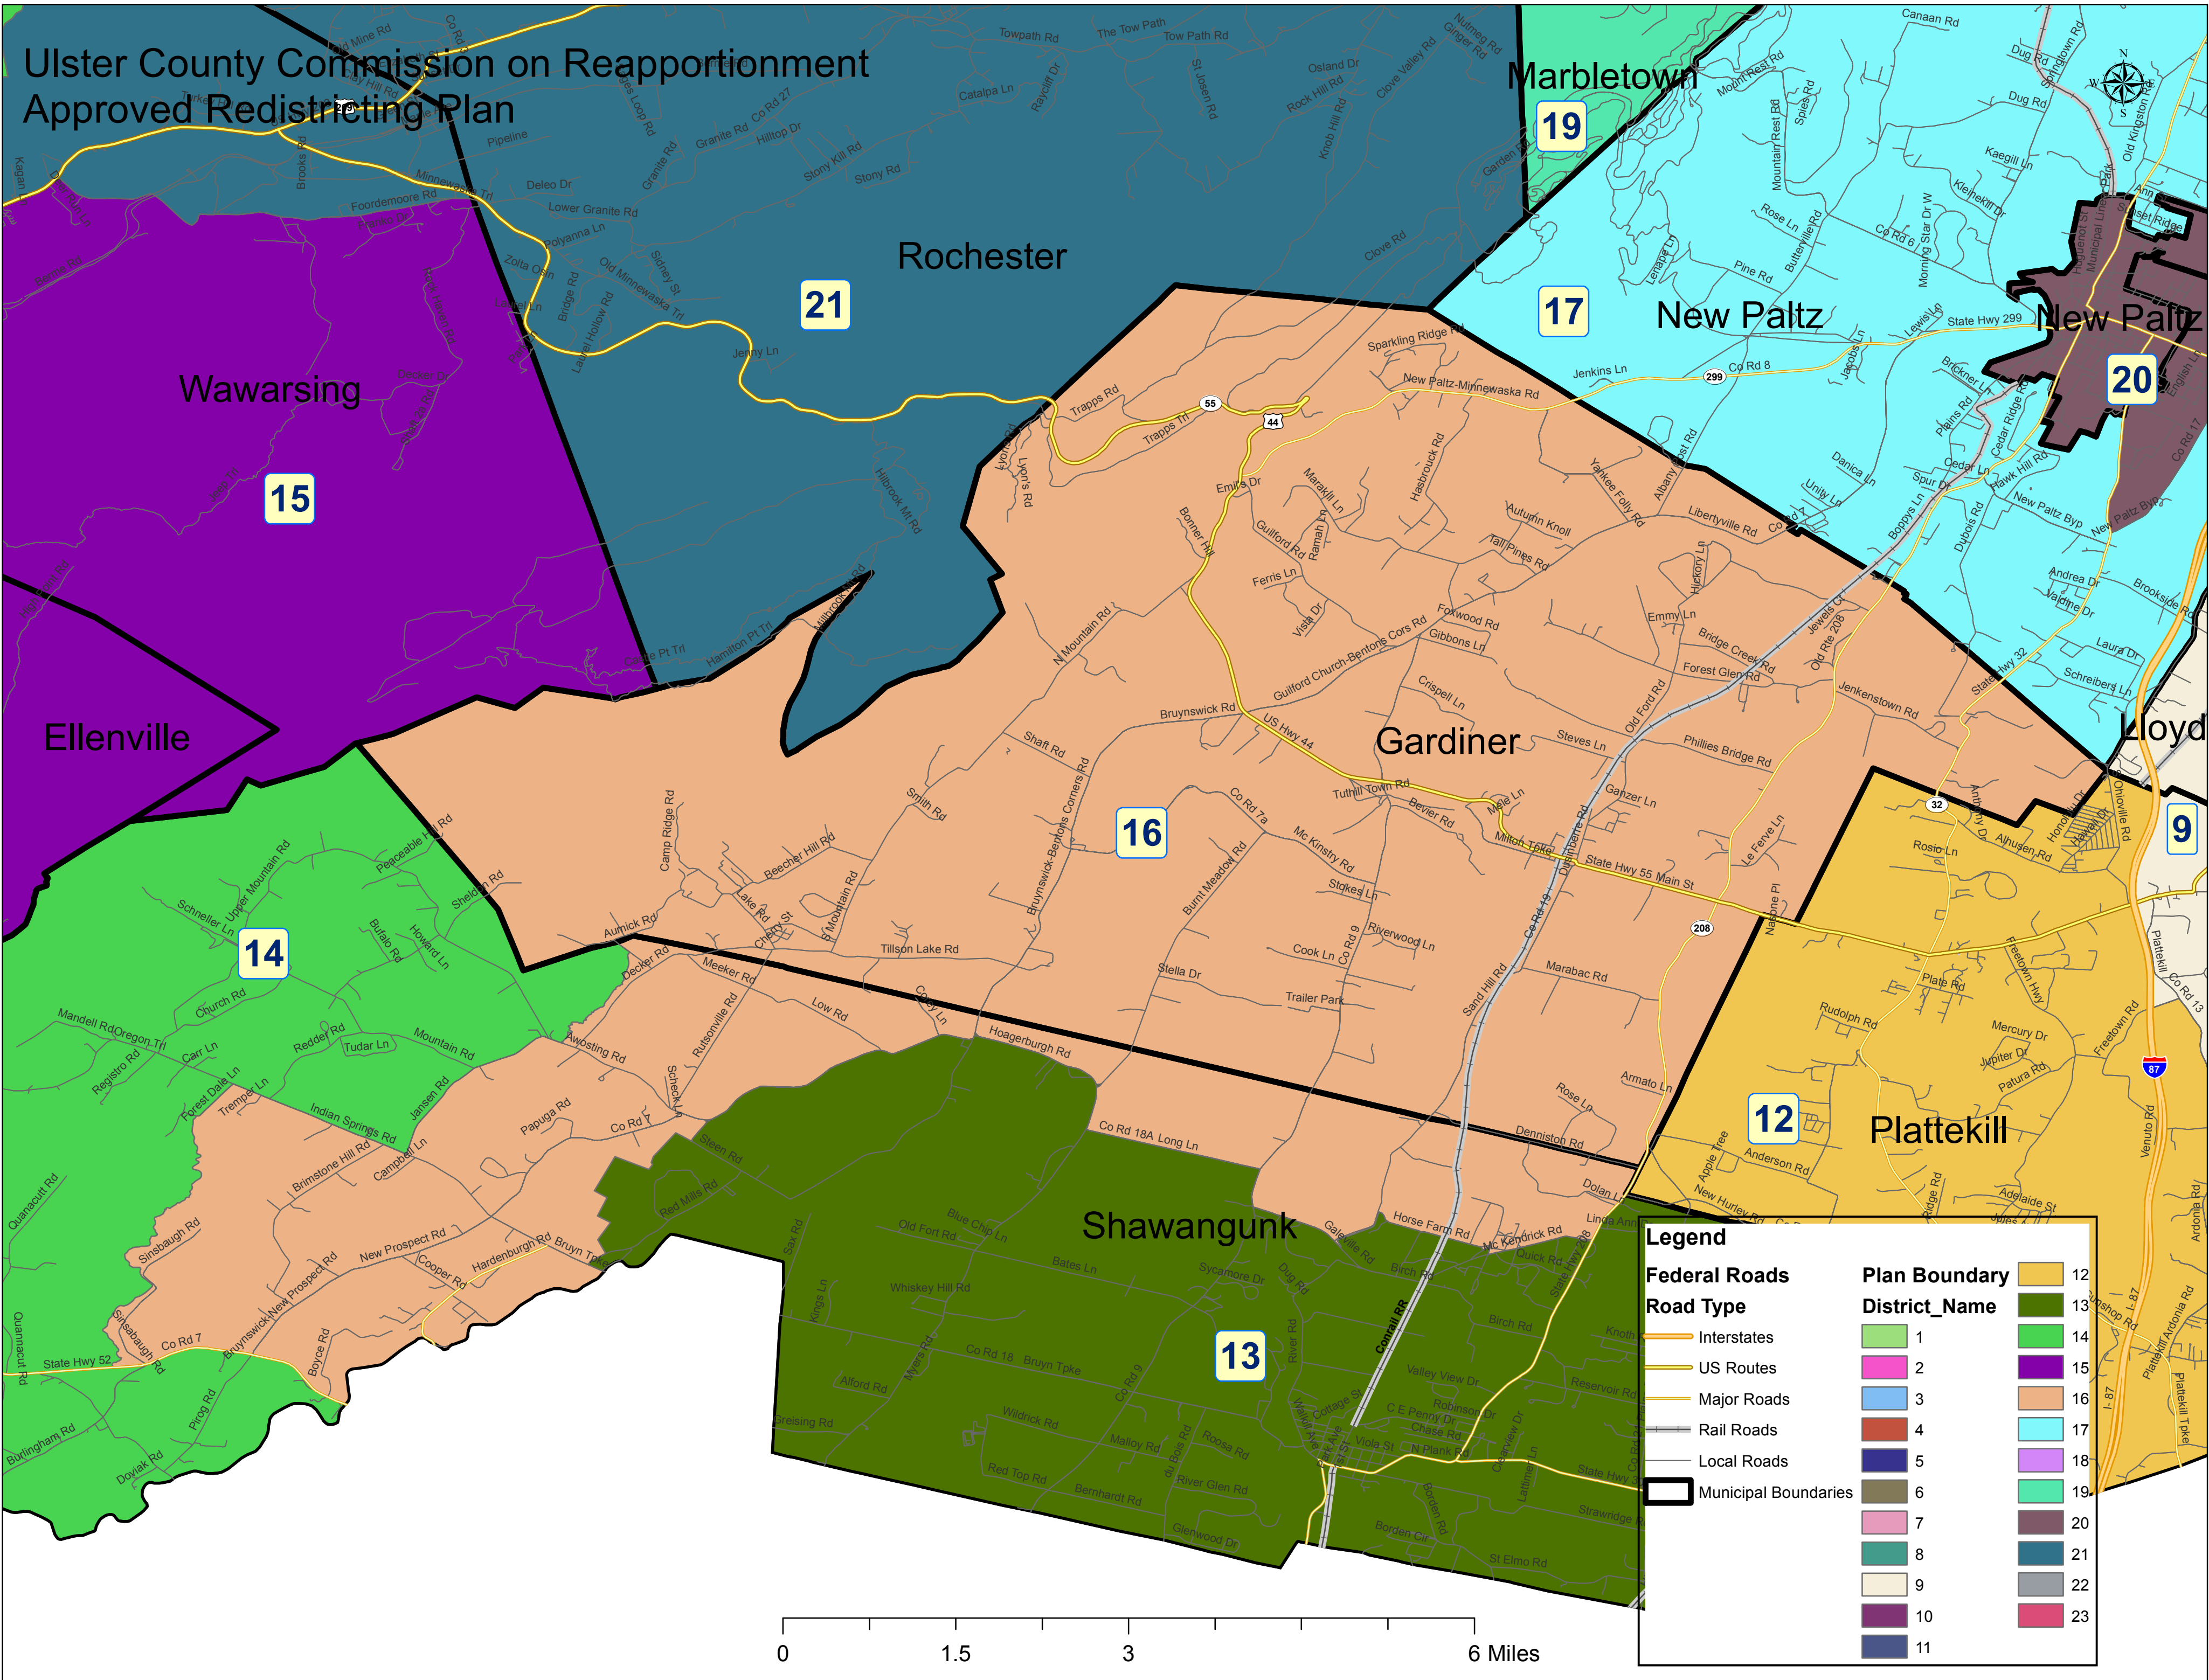

Ulster County Commission on Reapportionment Approved Redistricting Plan

0 1.5 3 6 Miles

Legend

Federal Roads

- Interstates
- US Routes
- Major Roads
- Rail Roads
- Local Roads

Plan Boundary

Road Type

District_Name

1	12
2	13
3	14
4	15
5	16
6	17
7	18
8	19
9	20
10	21
11	22
	23