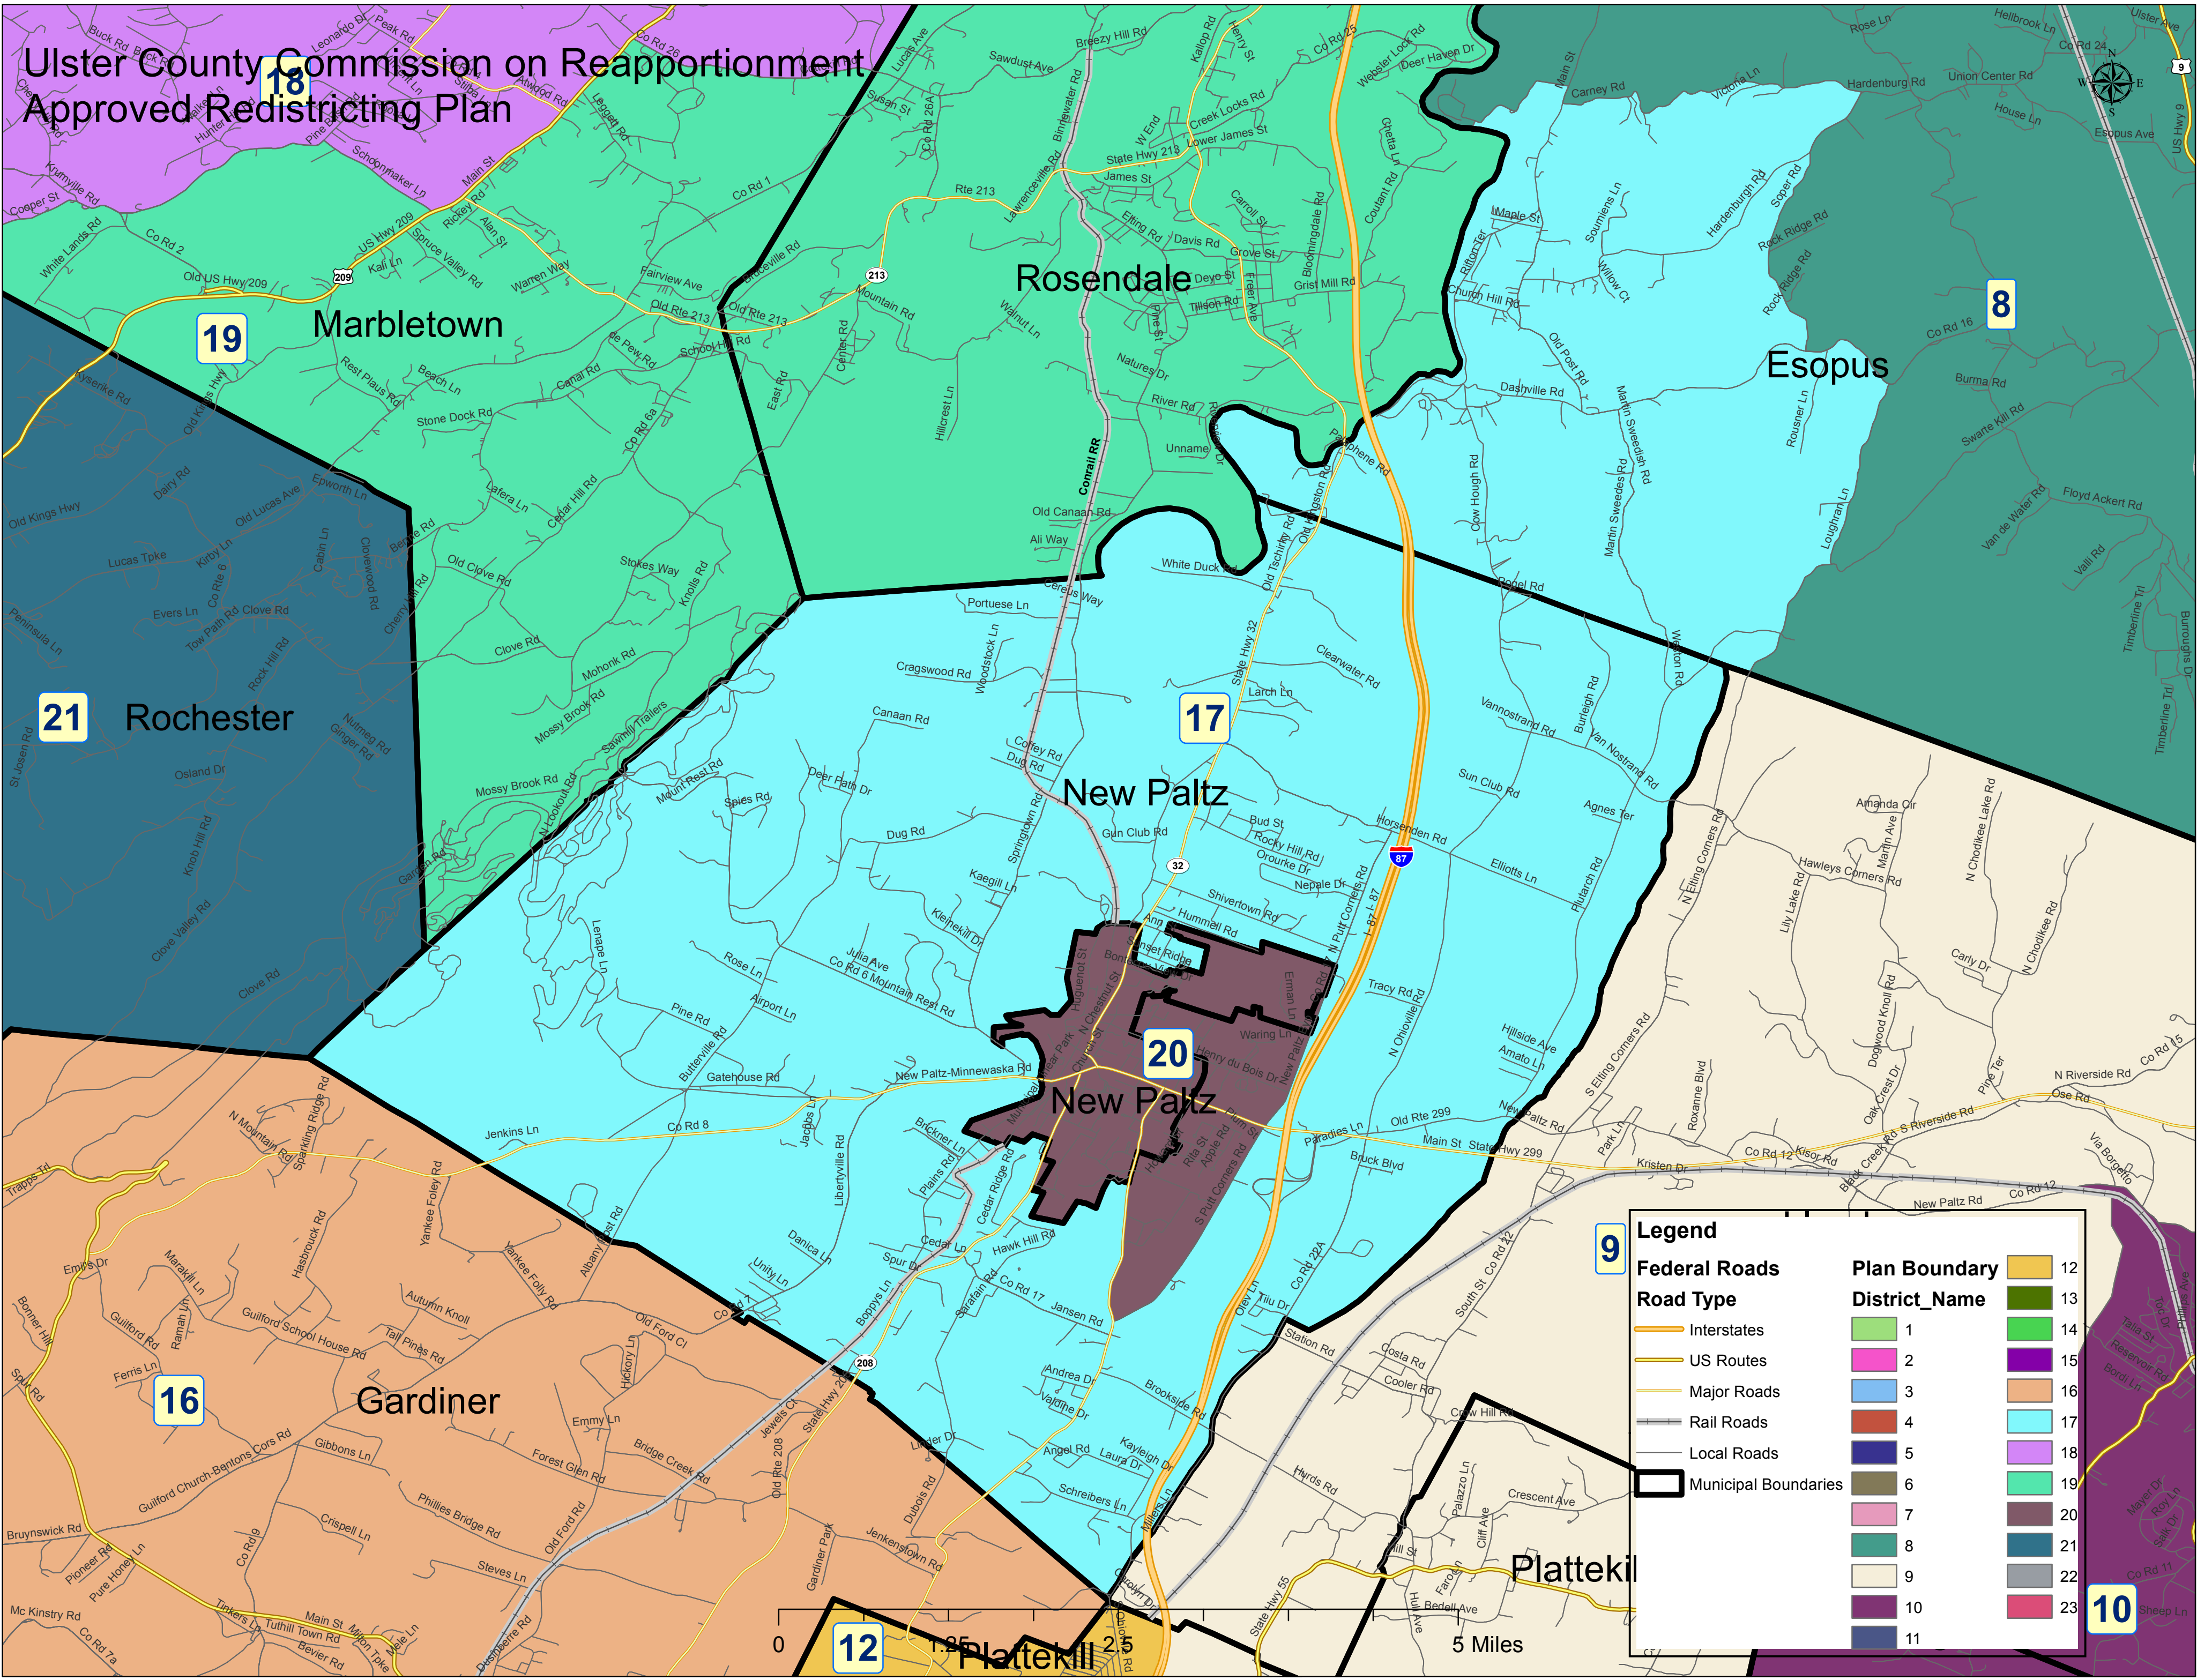

Ulster County Commission on Reapportionment Approved Redistricting Plan

Legend

Federal Roads

- Interstates
- US Routes
- Major Roads
- Rail Roads
- Local Roads

Road Type

Plan Boundary

District_Name

1	12
2	13
3	14
4	15
5	16
6	17
7	18
8	19
9	20
10	21
11	22
12	23

0 1.25 2.5 5 Miles

10