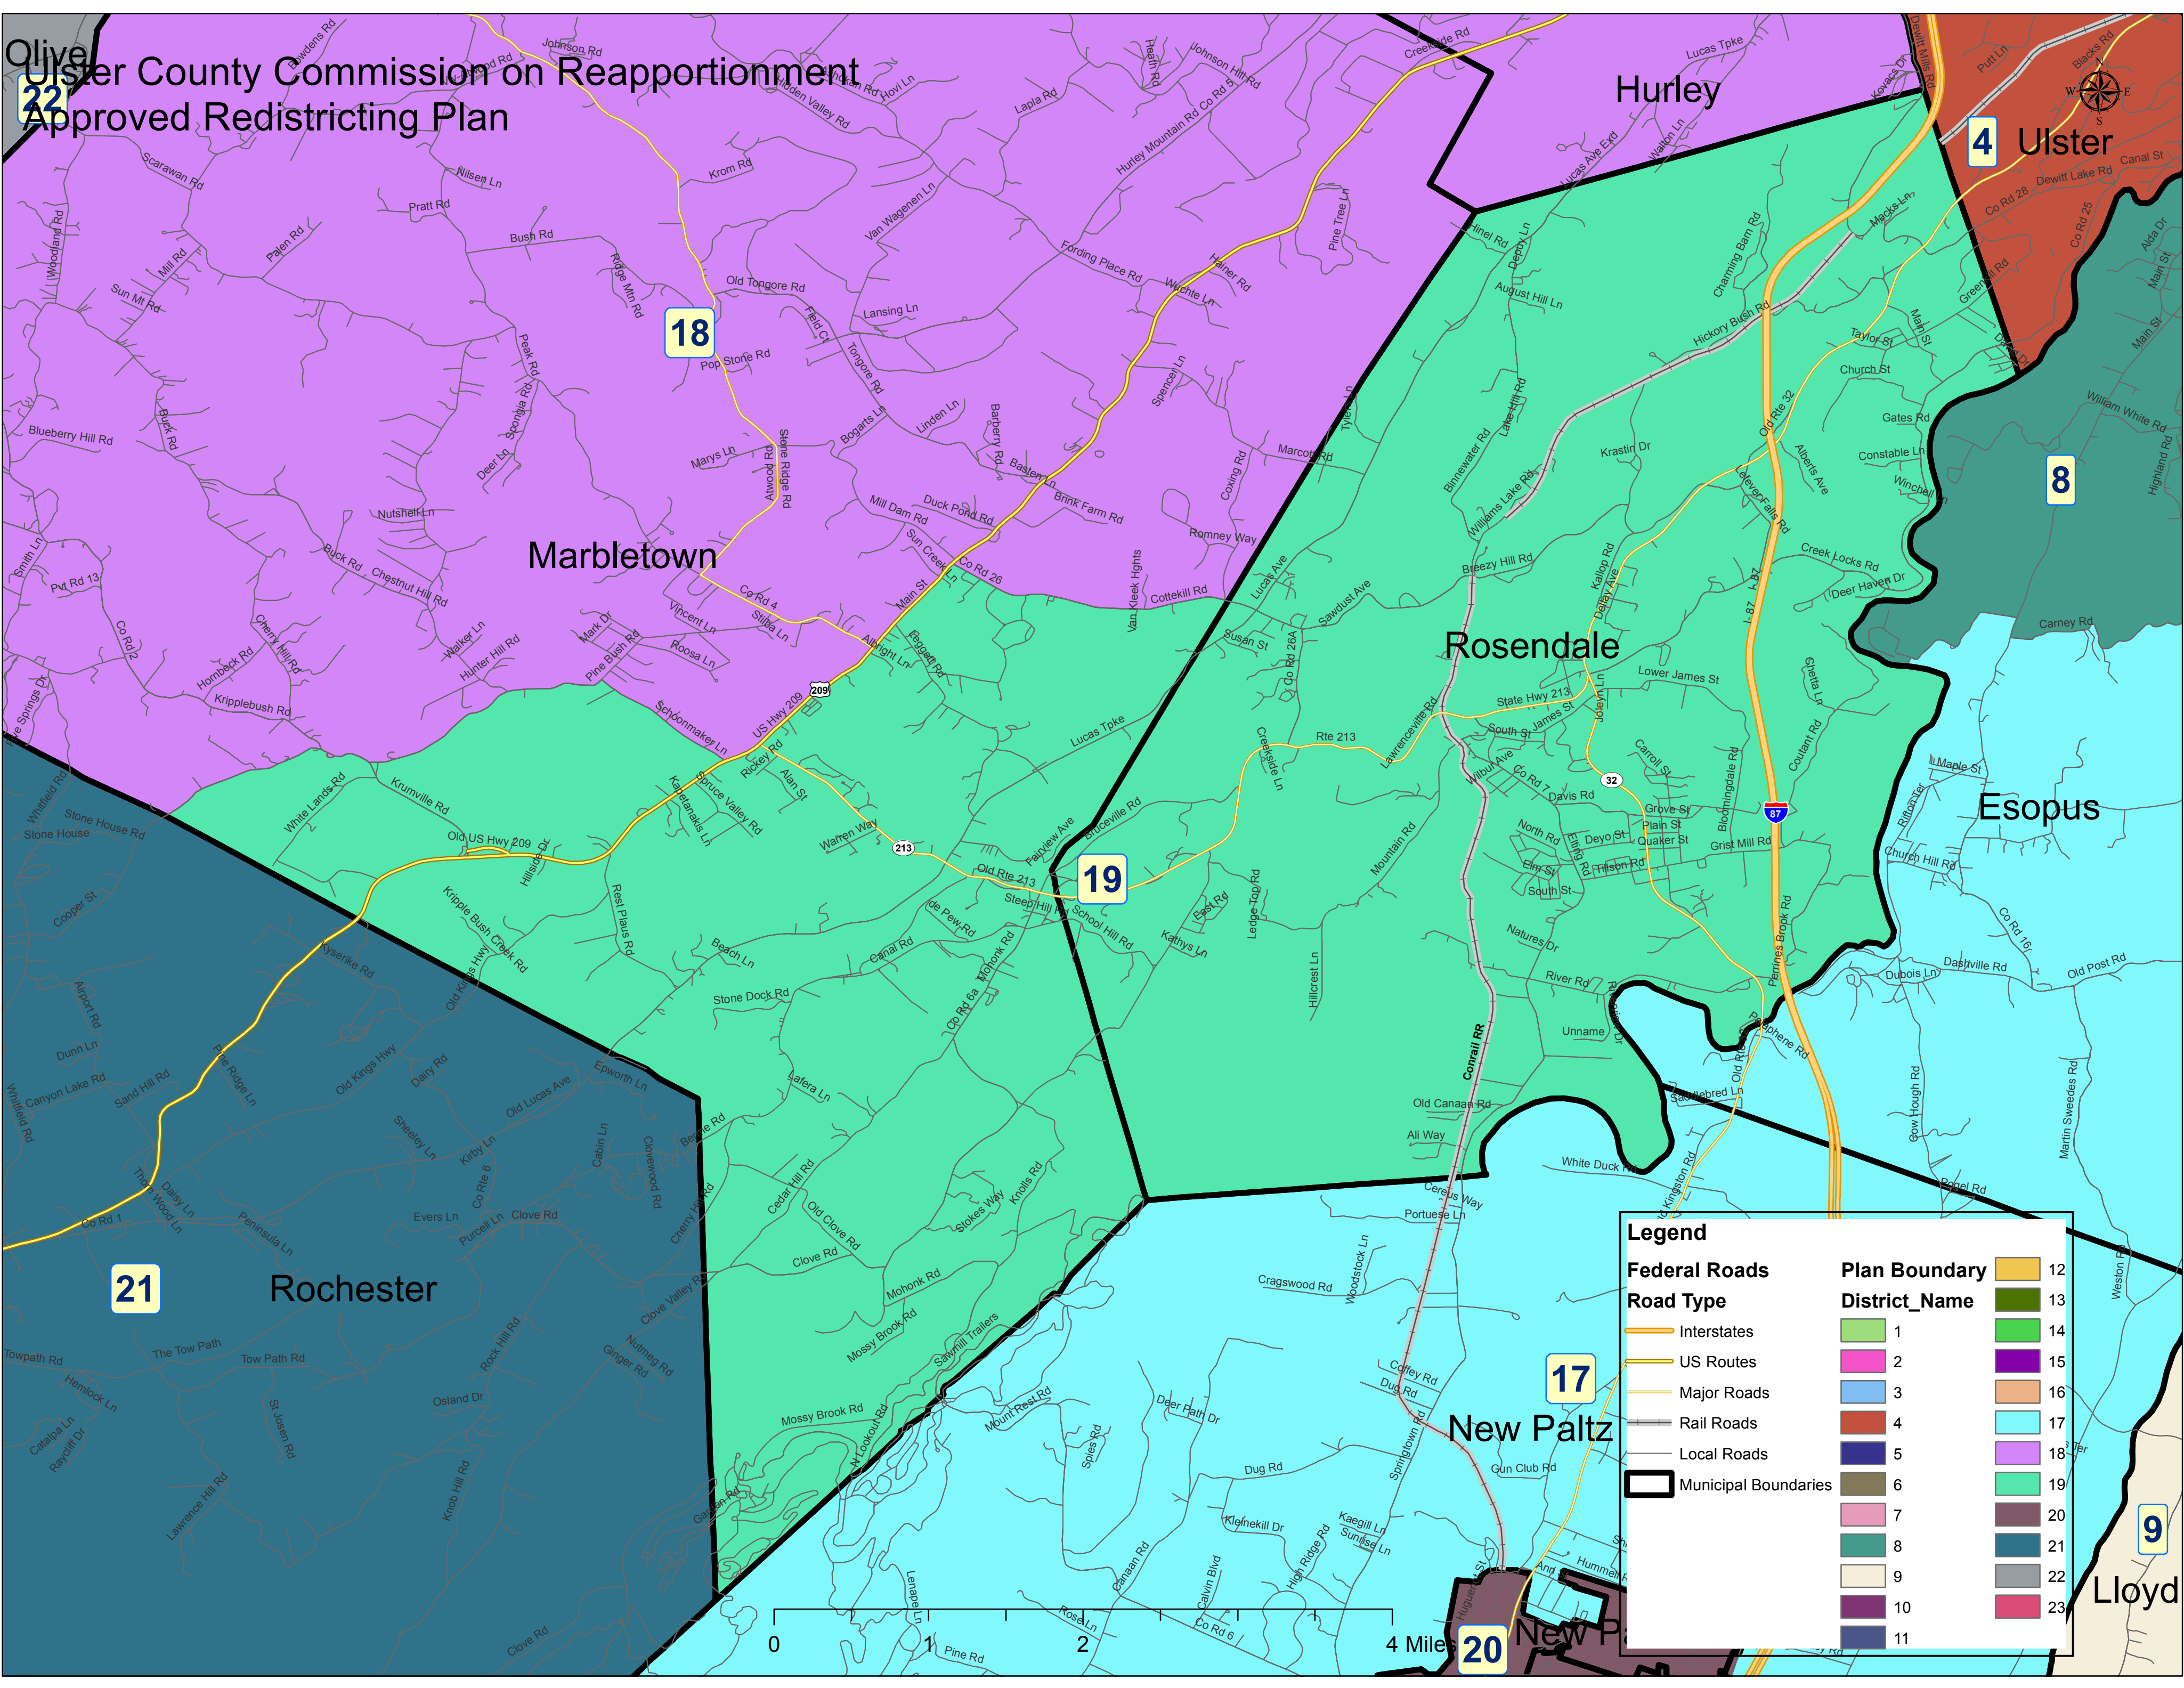

Ulster County Commission on Reapportionment Approved Redistricting Plan

Ulster
22

4 Ulster

18

8

Marbletown

Rosendale

Esopus

19

21

Rochester

17

New Paltz

20

9

Lloyd

Legend

Federal Roads

- Interstates
- US Routes
- Major Roads
- Rail Roads
- Local Roads

Municipal Boundaries

Plan Boundary

District_Name

1	2	3	4	5	6	7	8	9	10	11	
12	13	14	15	16	17	18	19	20	21	22	23