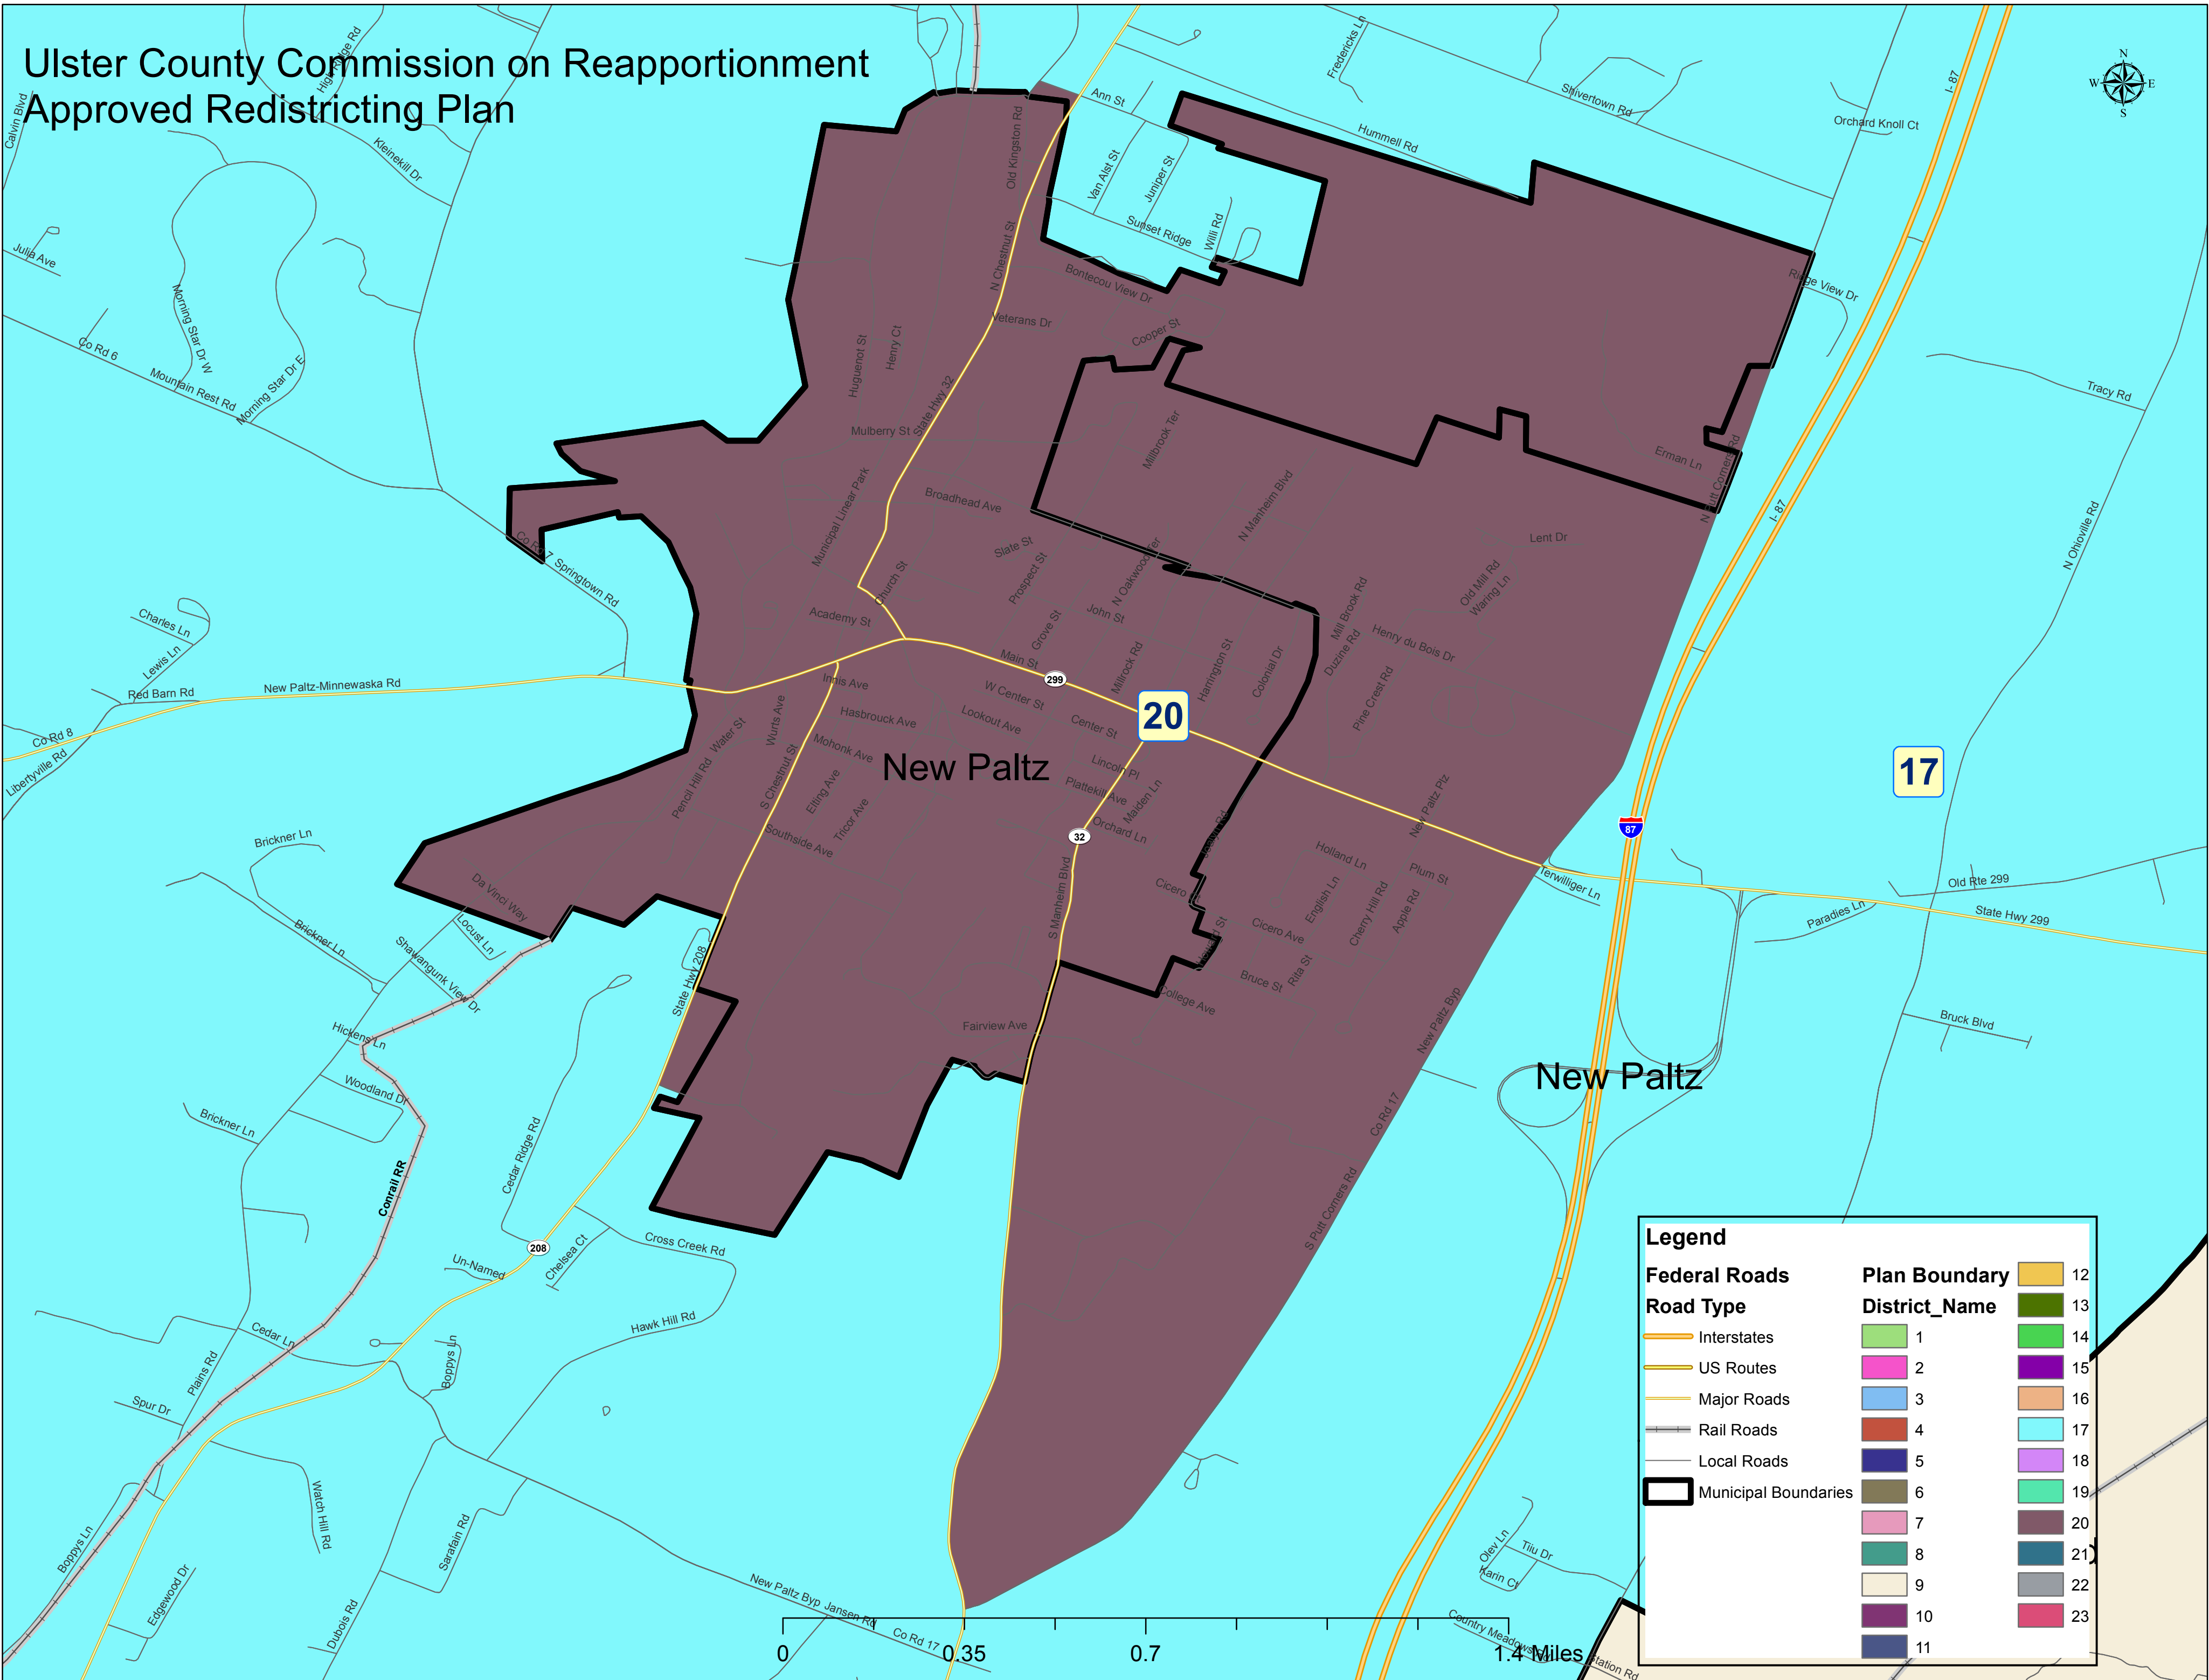

Ulster County Commission on Reapportionment Approved Redistricting Plan

Legend

Federal Roads		Plan Boundary	District Name
	Interstates		12
	US Routes		13
	Major Roads		14
	Rail Roads		2
	Local Roads		3
	Municipal Boundaries		4
			5
			6
			17
			15
			18
			19
			20
			7
			8
			9
			10
			11
			22
			23

0 0.35 0.7 1.4 Miles