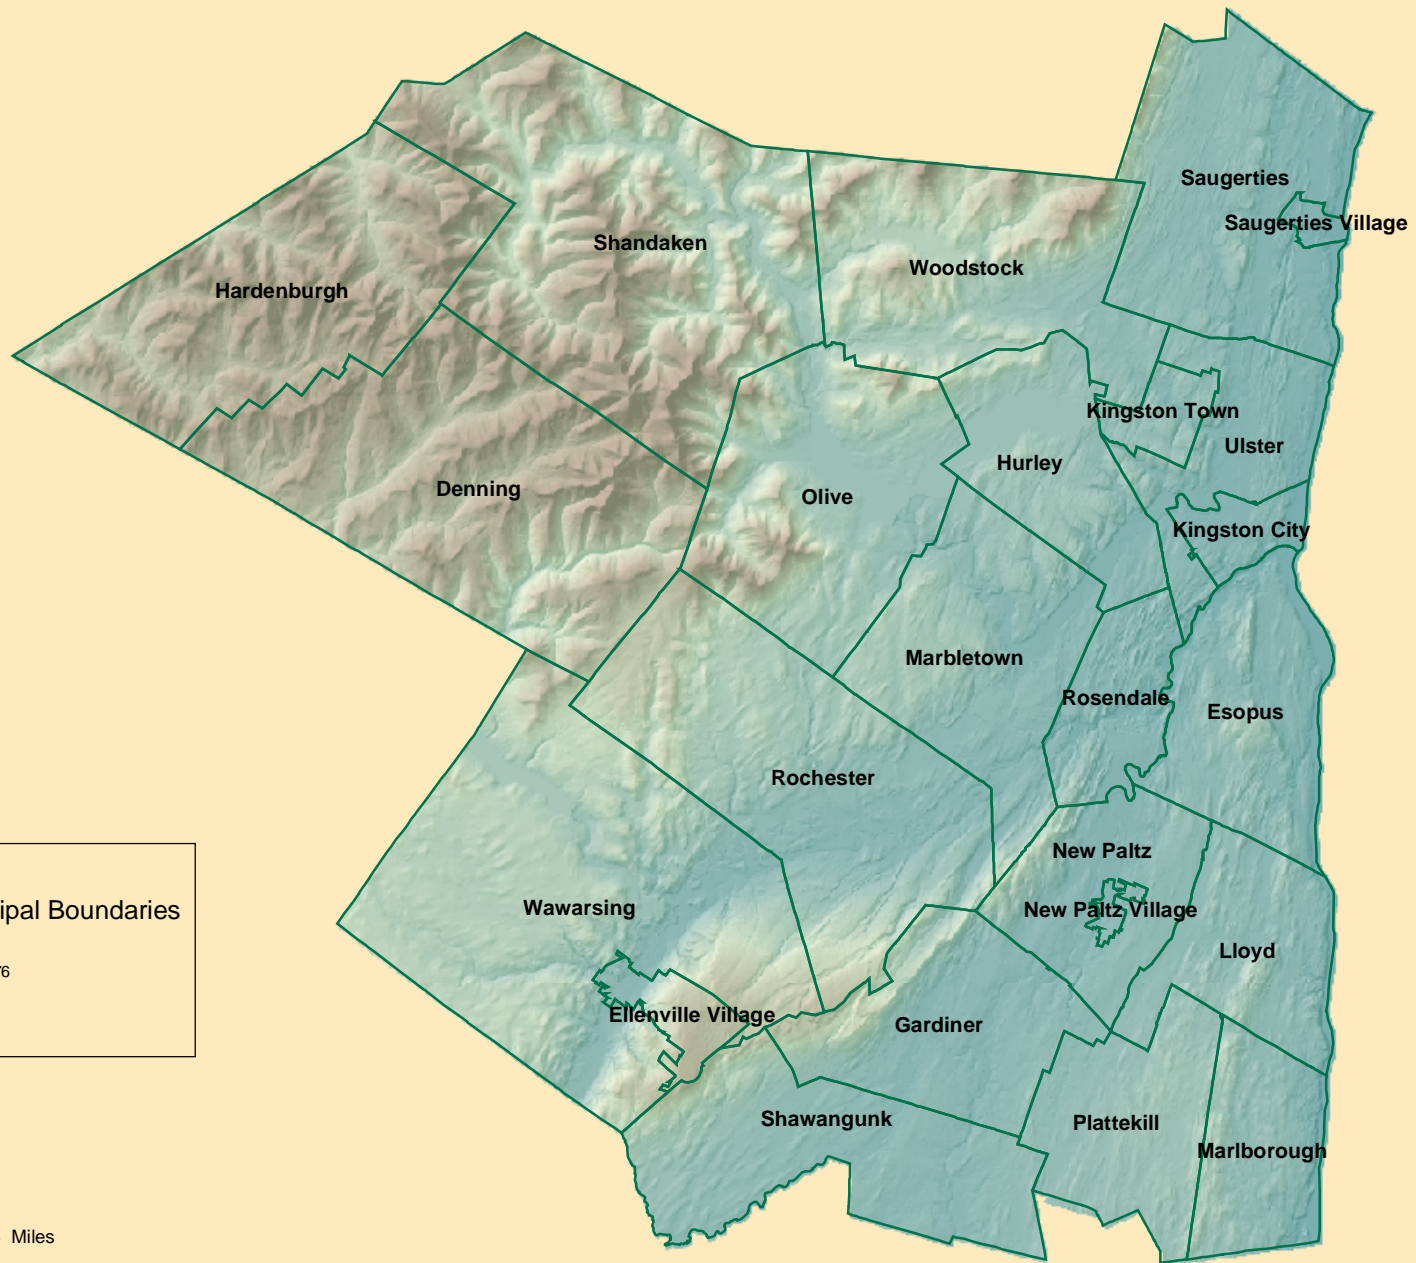

Ulster County Topography and Elevation

Legend

 Municipal Boundaries

Value

 High : 1276
Low : 0

0 2.5 5 Miles