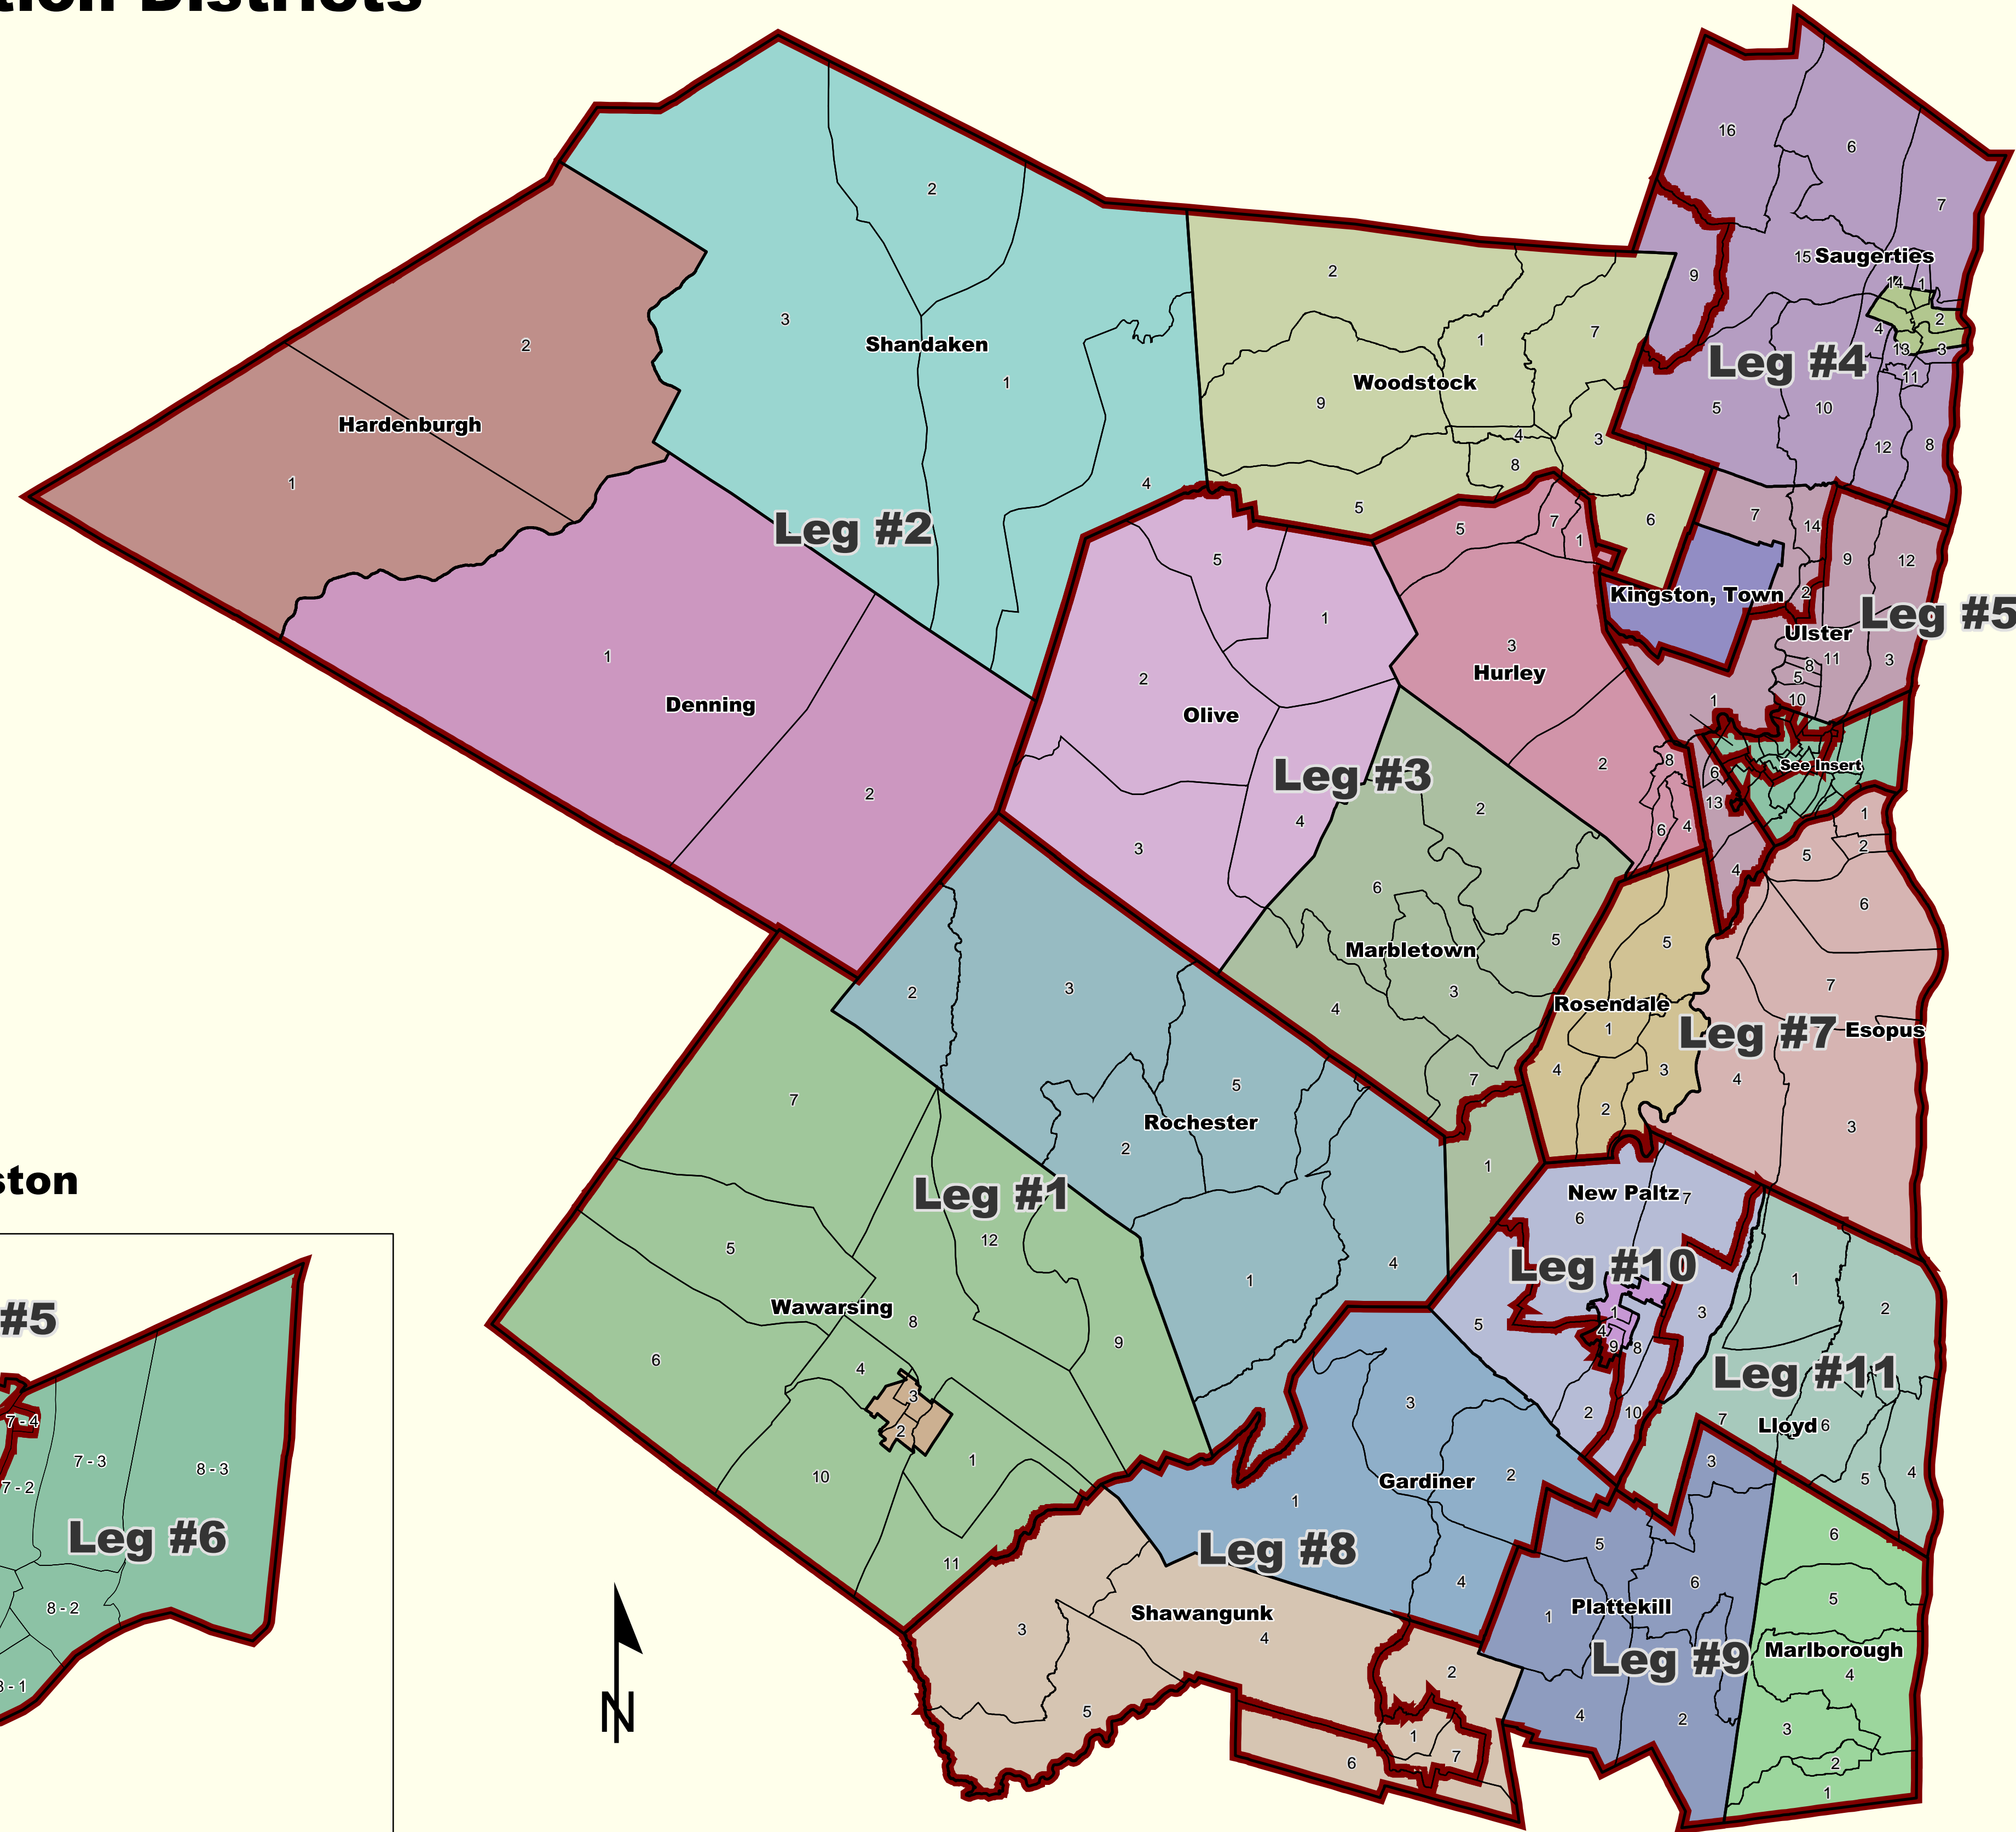

Ulster County Election Districts

City of Kingston

Legend

-  UC Legislature Election District Lines
-  Municipal Boundary Lines
-  Local Election District Boundaries