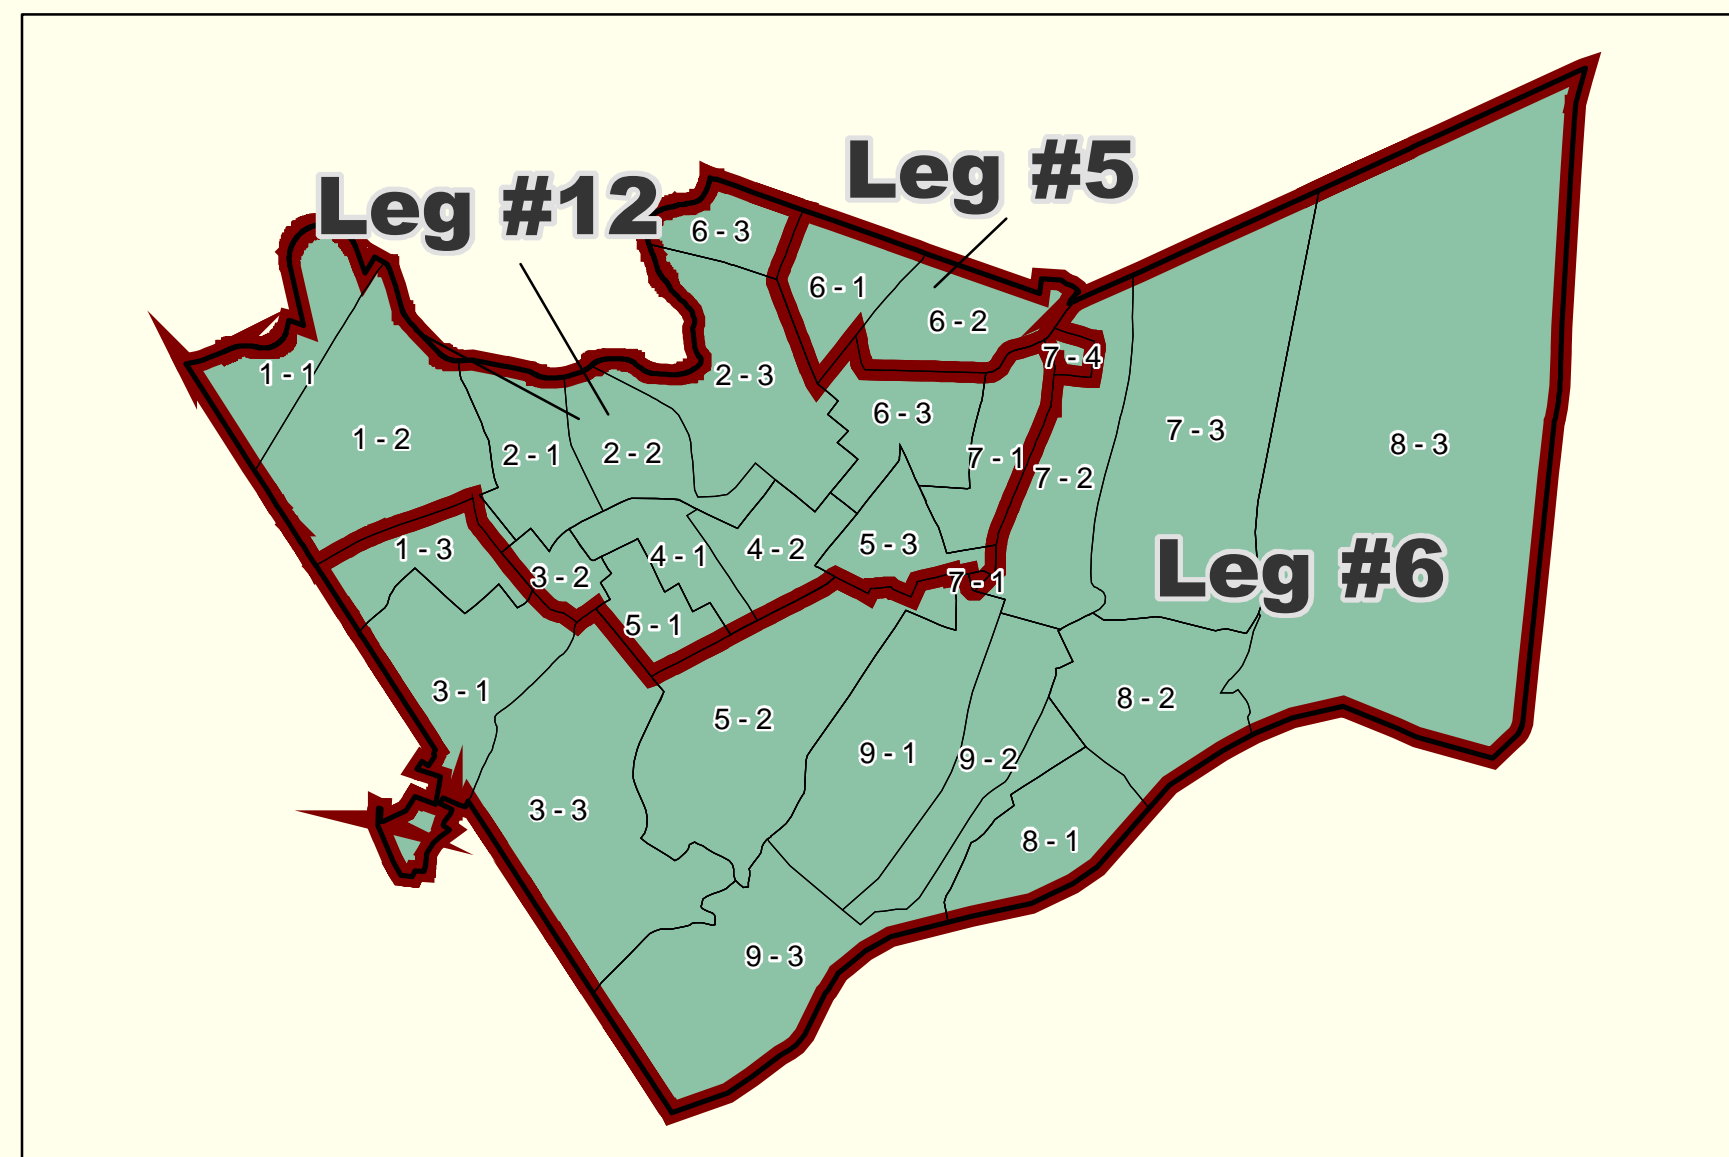

Ulster County Election Districts

City of Kingston

Legend

-  UC Legislature Election District Lines
-  Municipal Boundary Lines
-  Local Election District Boundaries