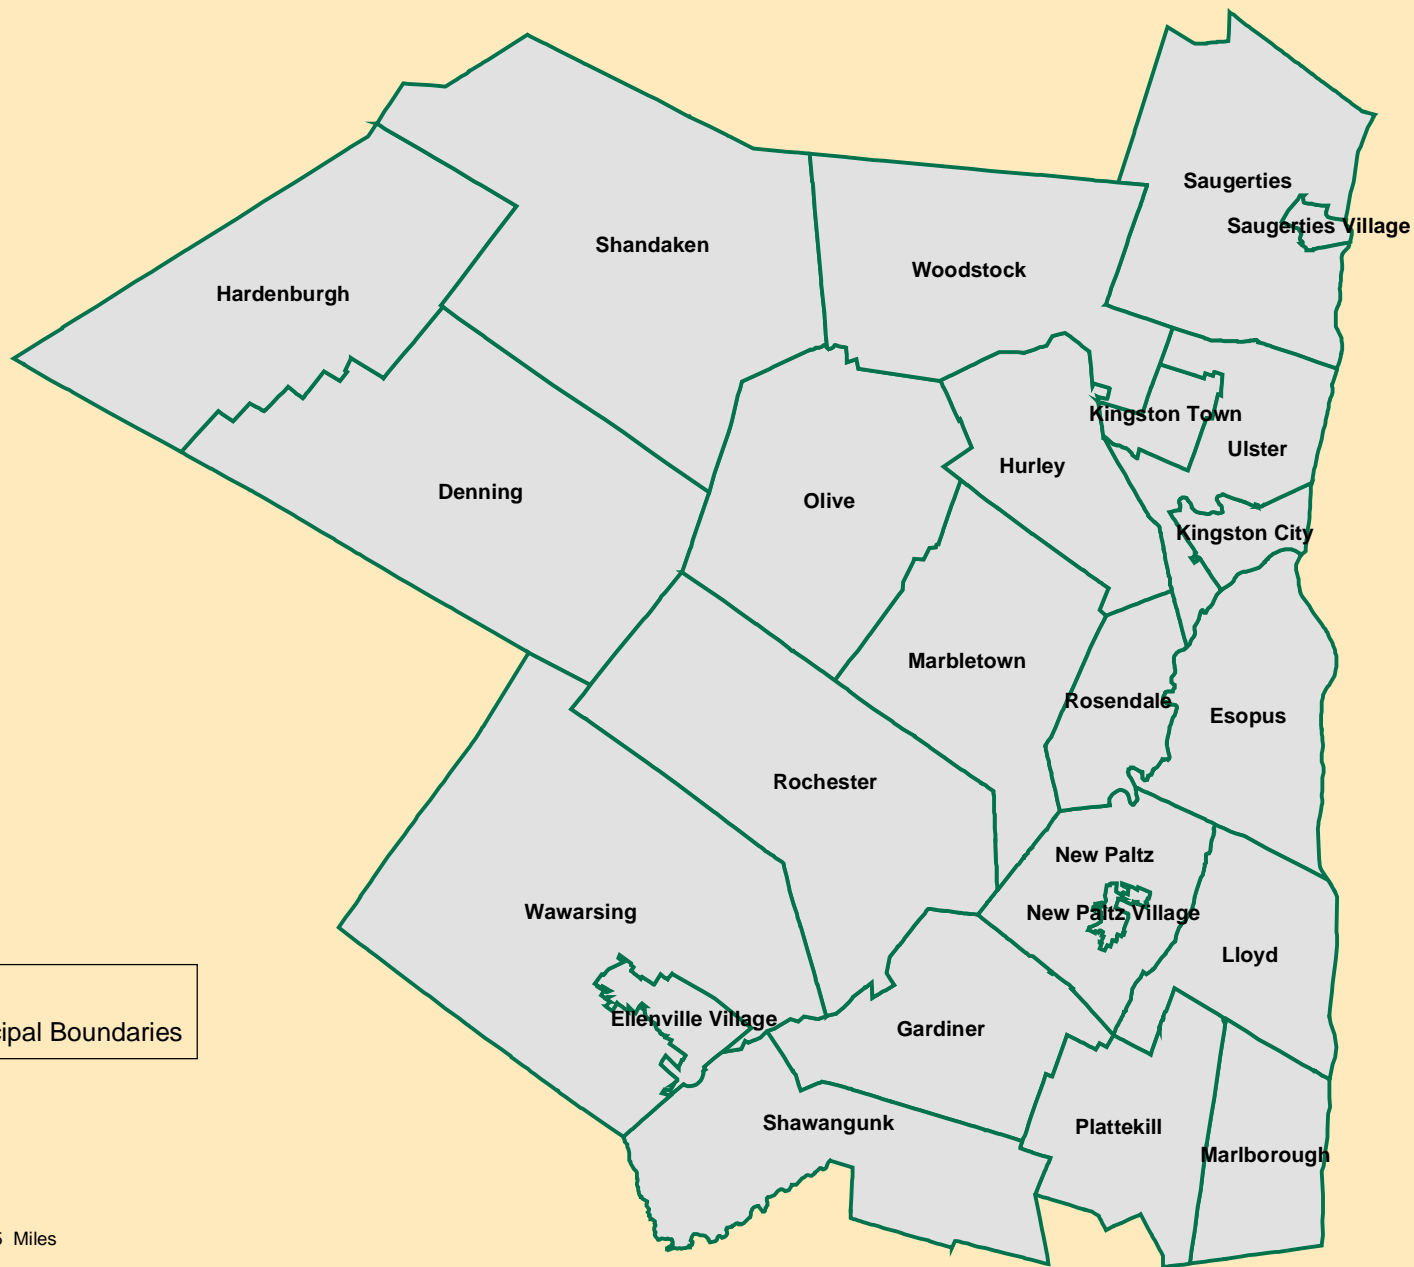

Ulster County Municipalities

Legend
Municipal Boundaries

0 2.5 5 Miles