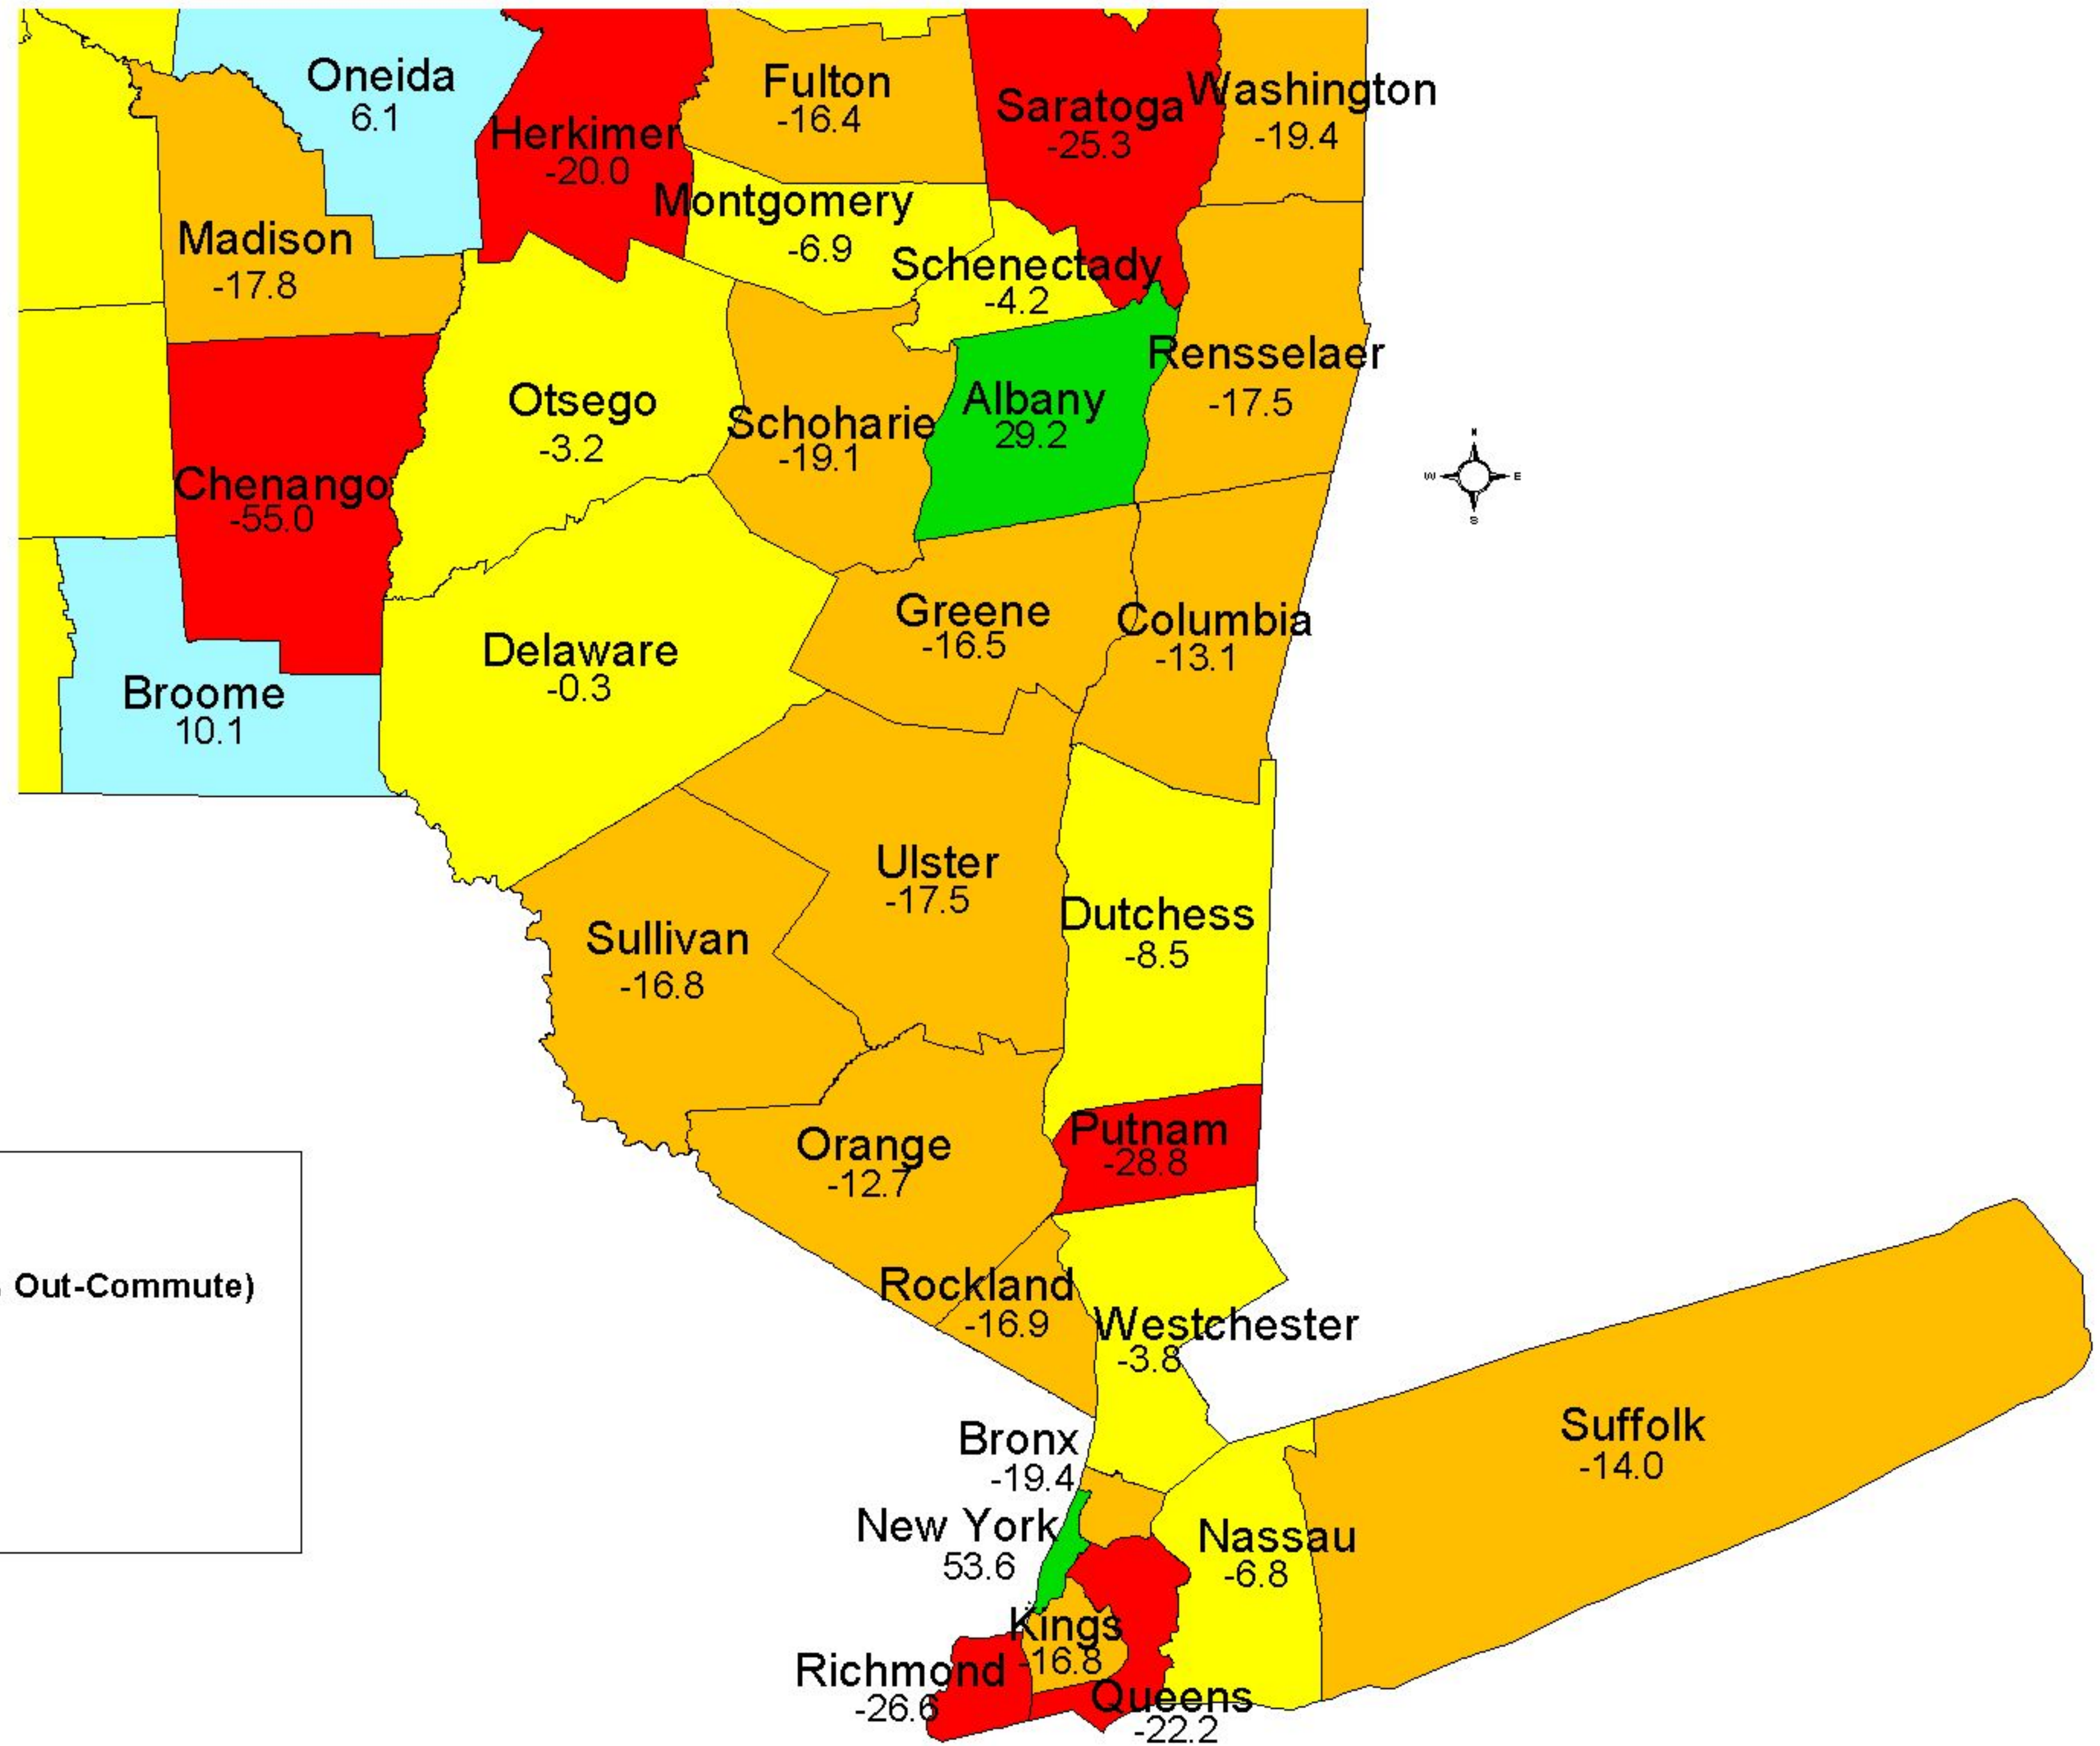

# Net In-Commute - Downstate New York and Surrounding Counties 2000 Census Data

## LEGEND

Net Commute (% In-Commute - % Out-Commute)

- 20% or less
- 20% to -10%
- 10% to 0%
- 0% to 20%
- > 20%