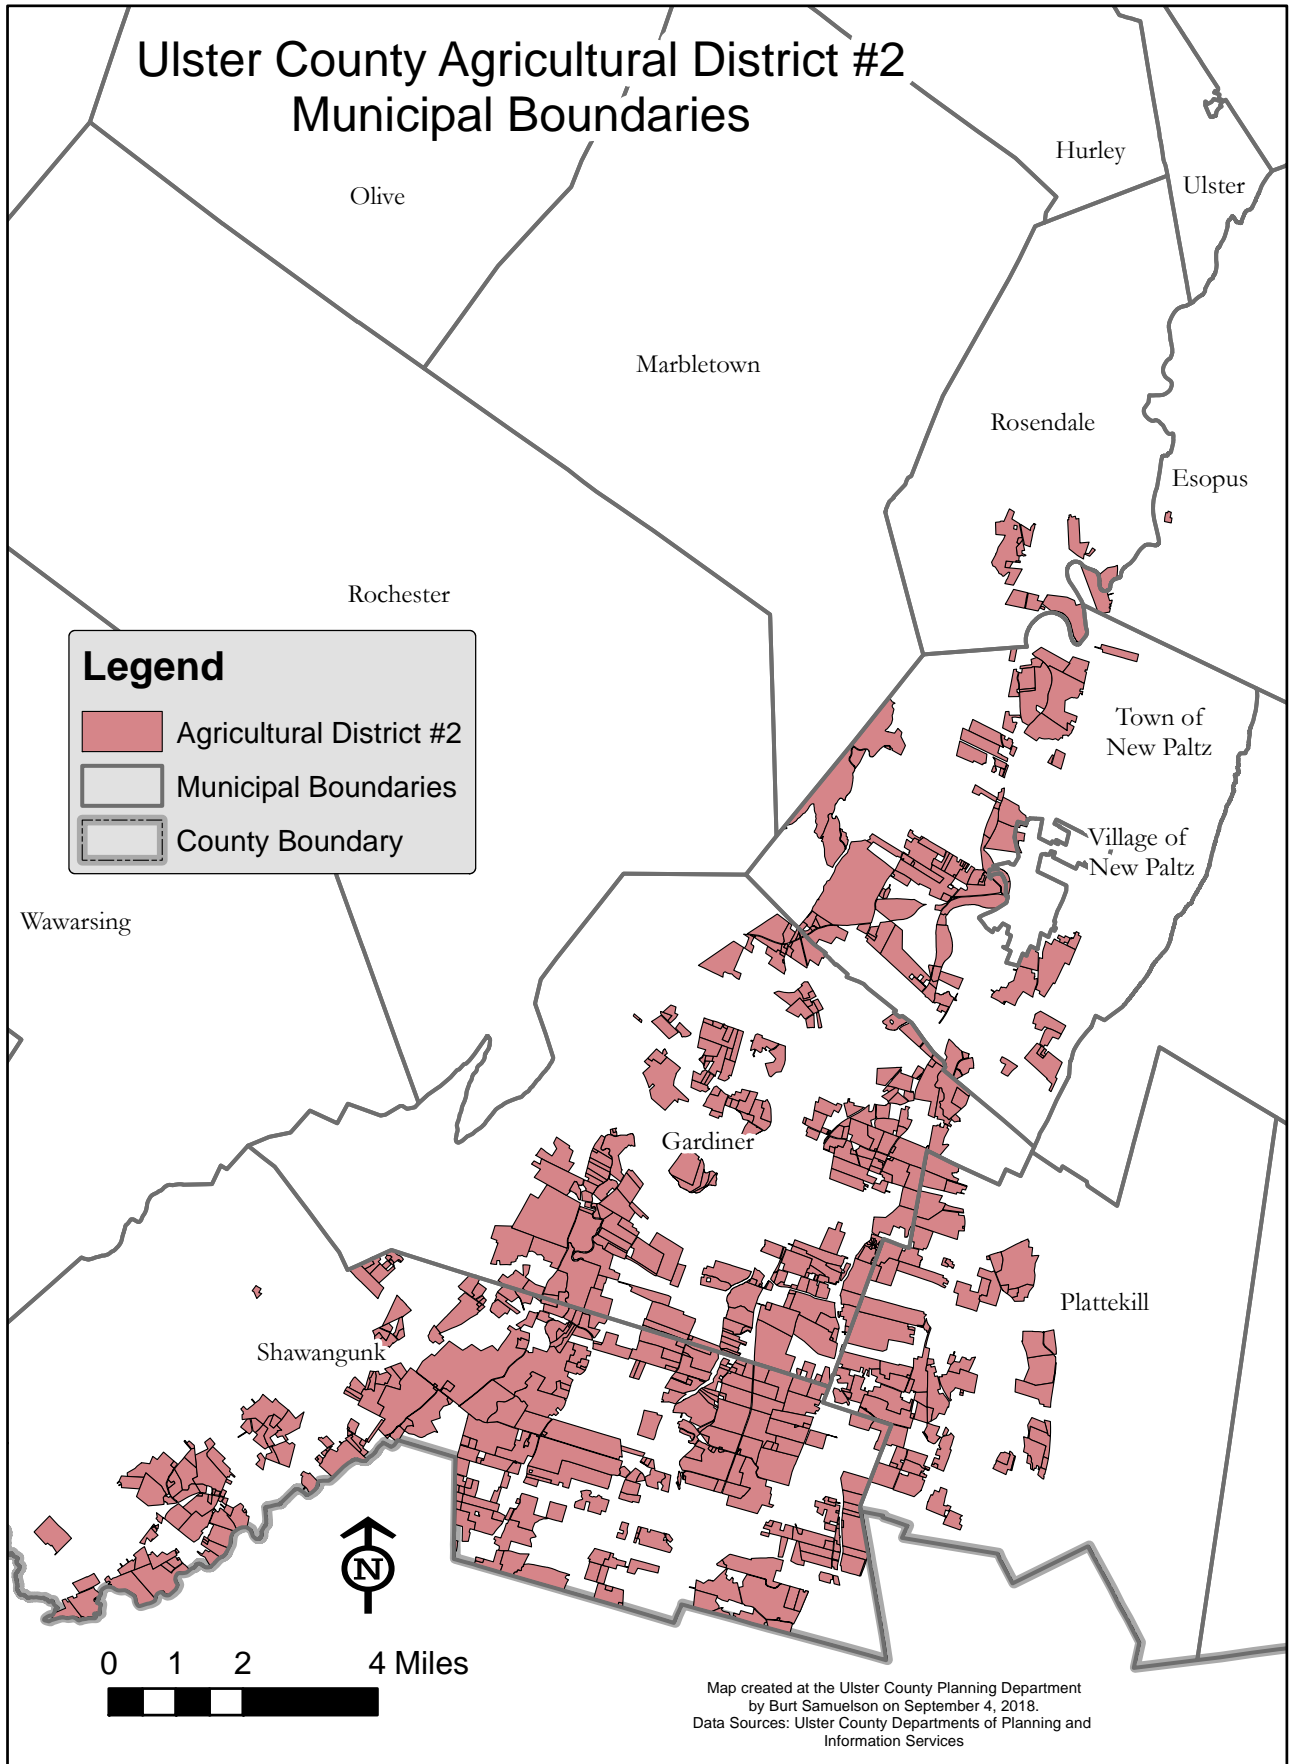

Ulster County Agricultural District #2 Municipal Boundaries

Legend

- Agricultural District #2
- Municipal Boundaries
- County Boundary

Map created at the Ulster County Planning Department
by Burt Samuelson on September 4, 2018.
Data Sources: Ulster County Departments of Planning and
Information Services