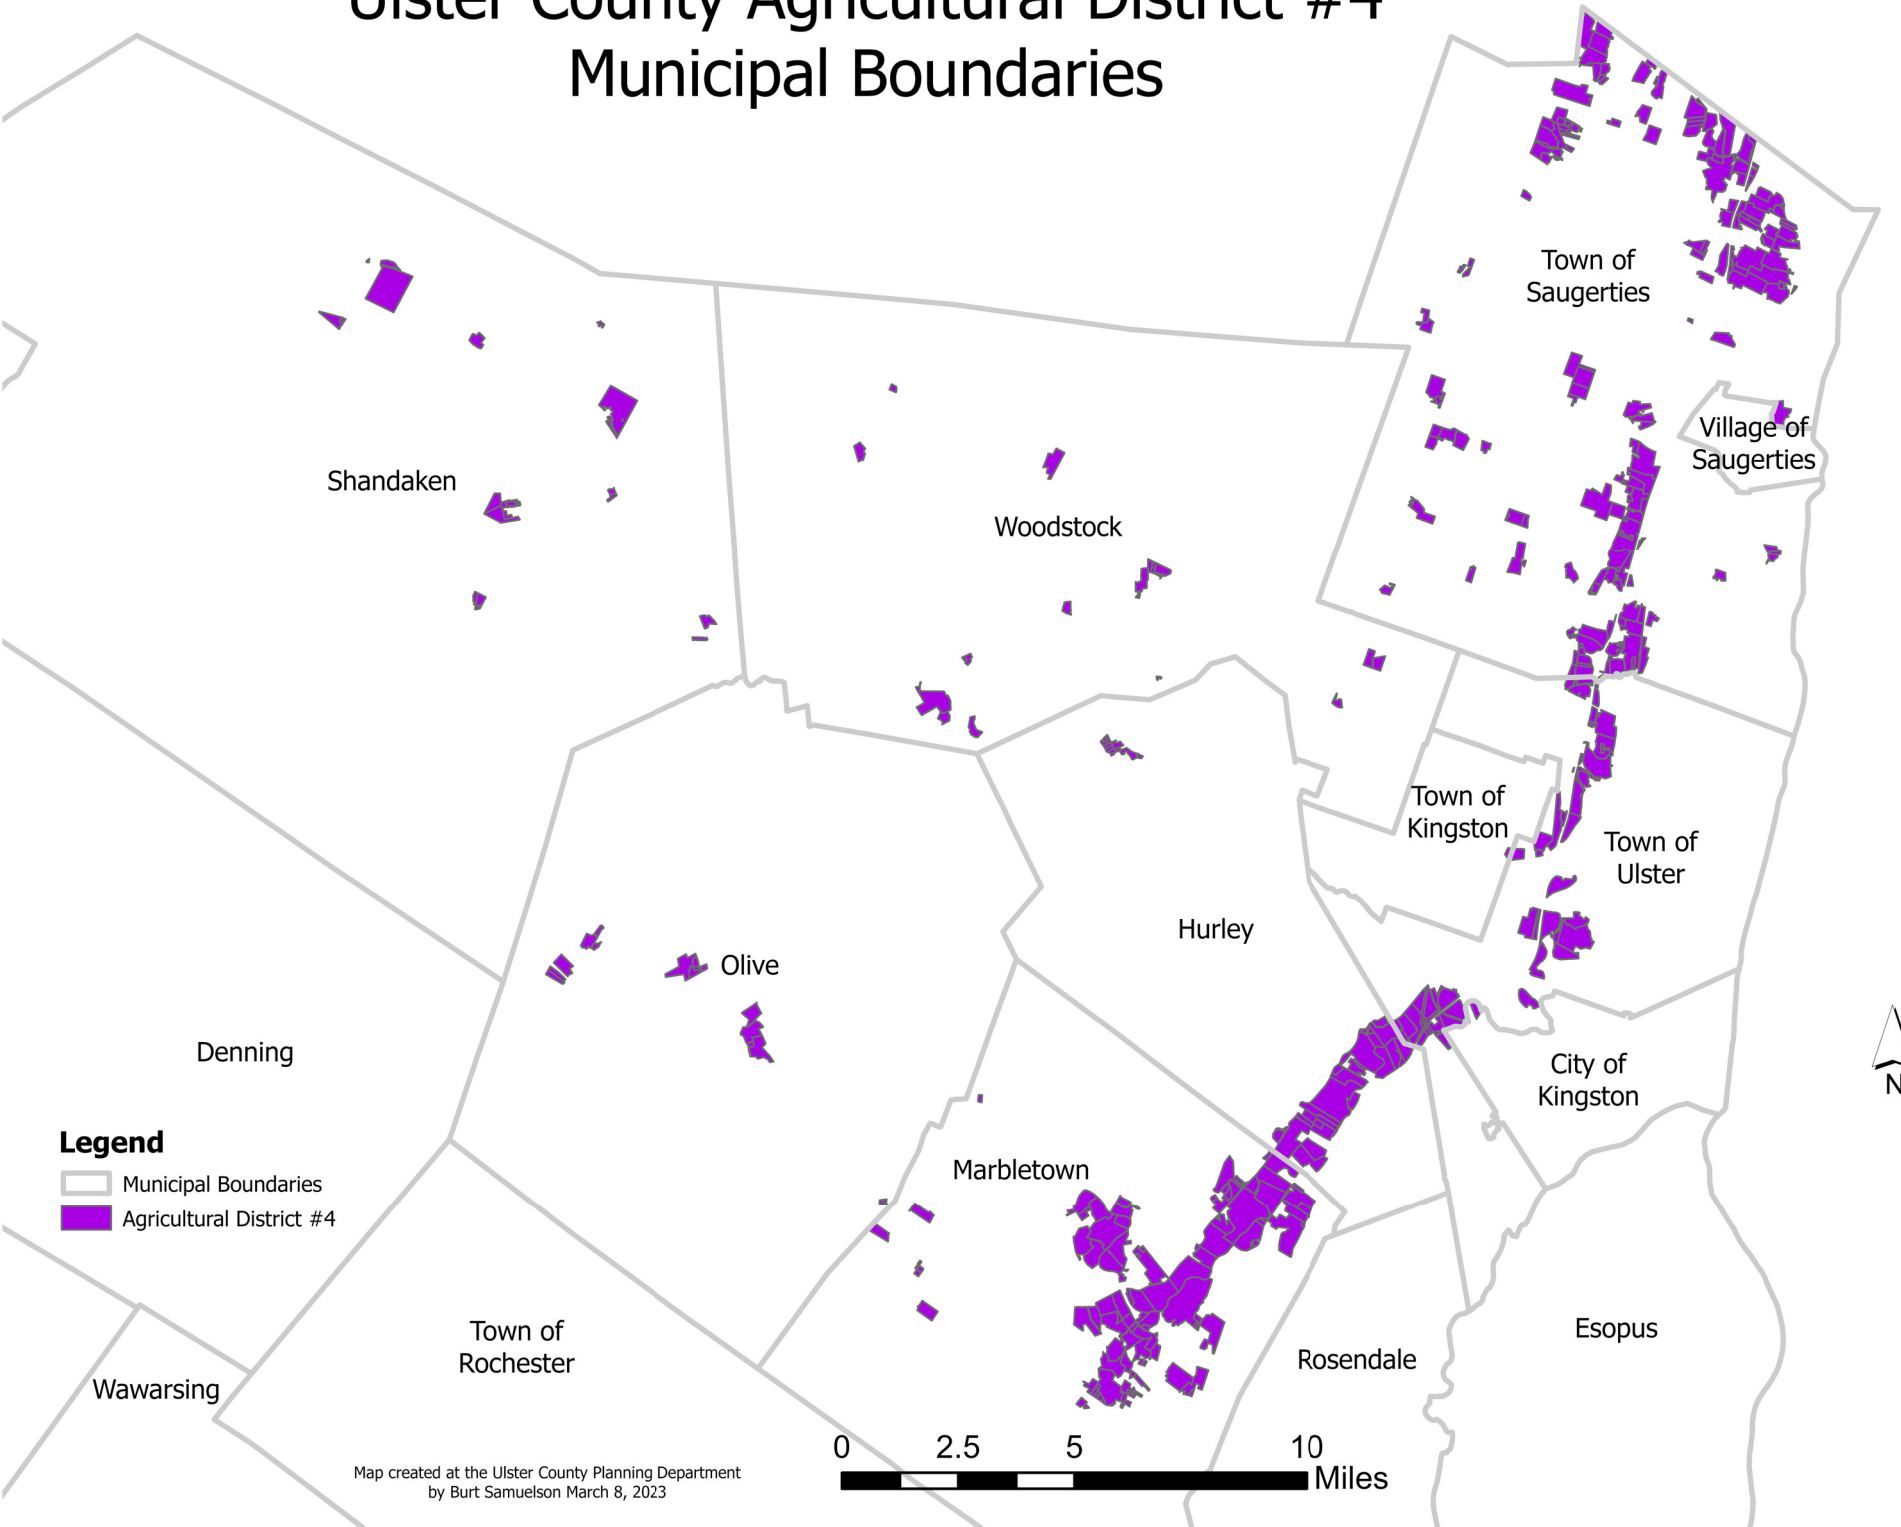

Ulster County Agricultural District #4 Municipal Boundaries

Legend
Municipal Boundaries
Agricultural District #4

0 2.5 5 10 Miles

Map created at the Ulster County Planning Department
by Burt Samuelson March 8, 2023