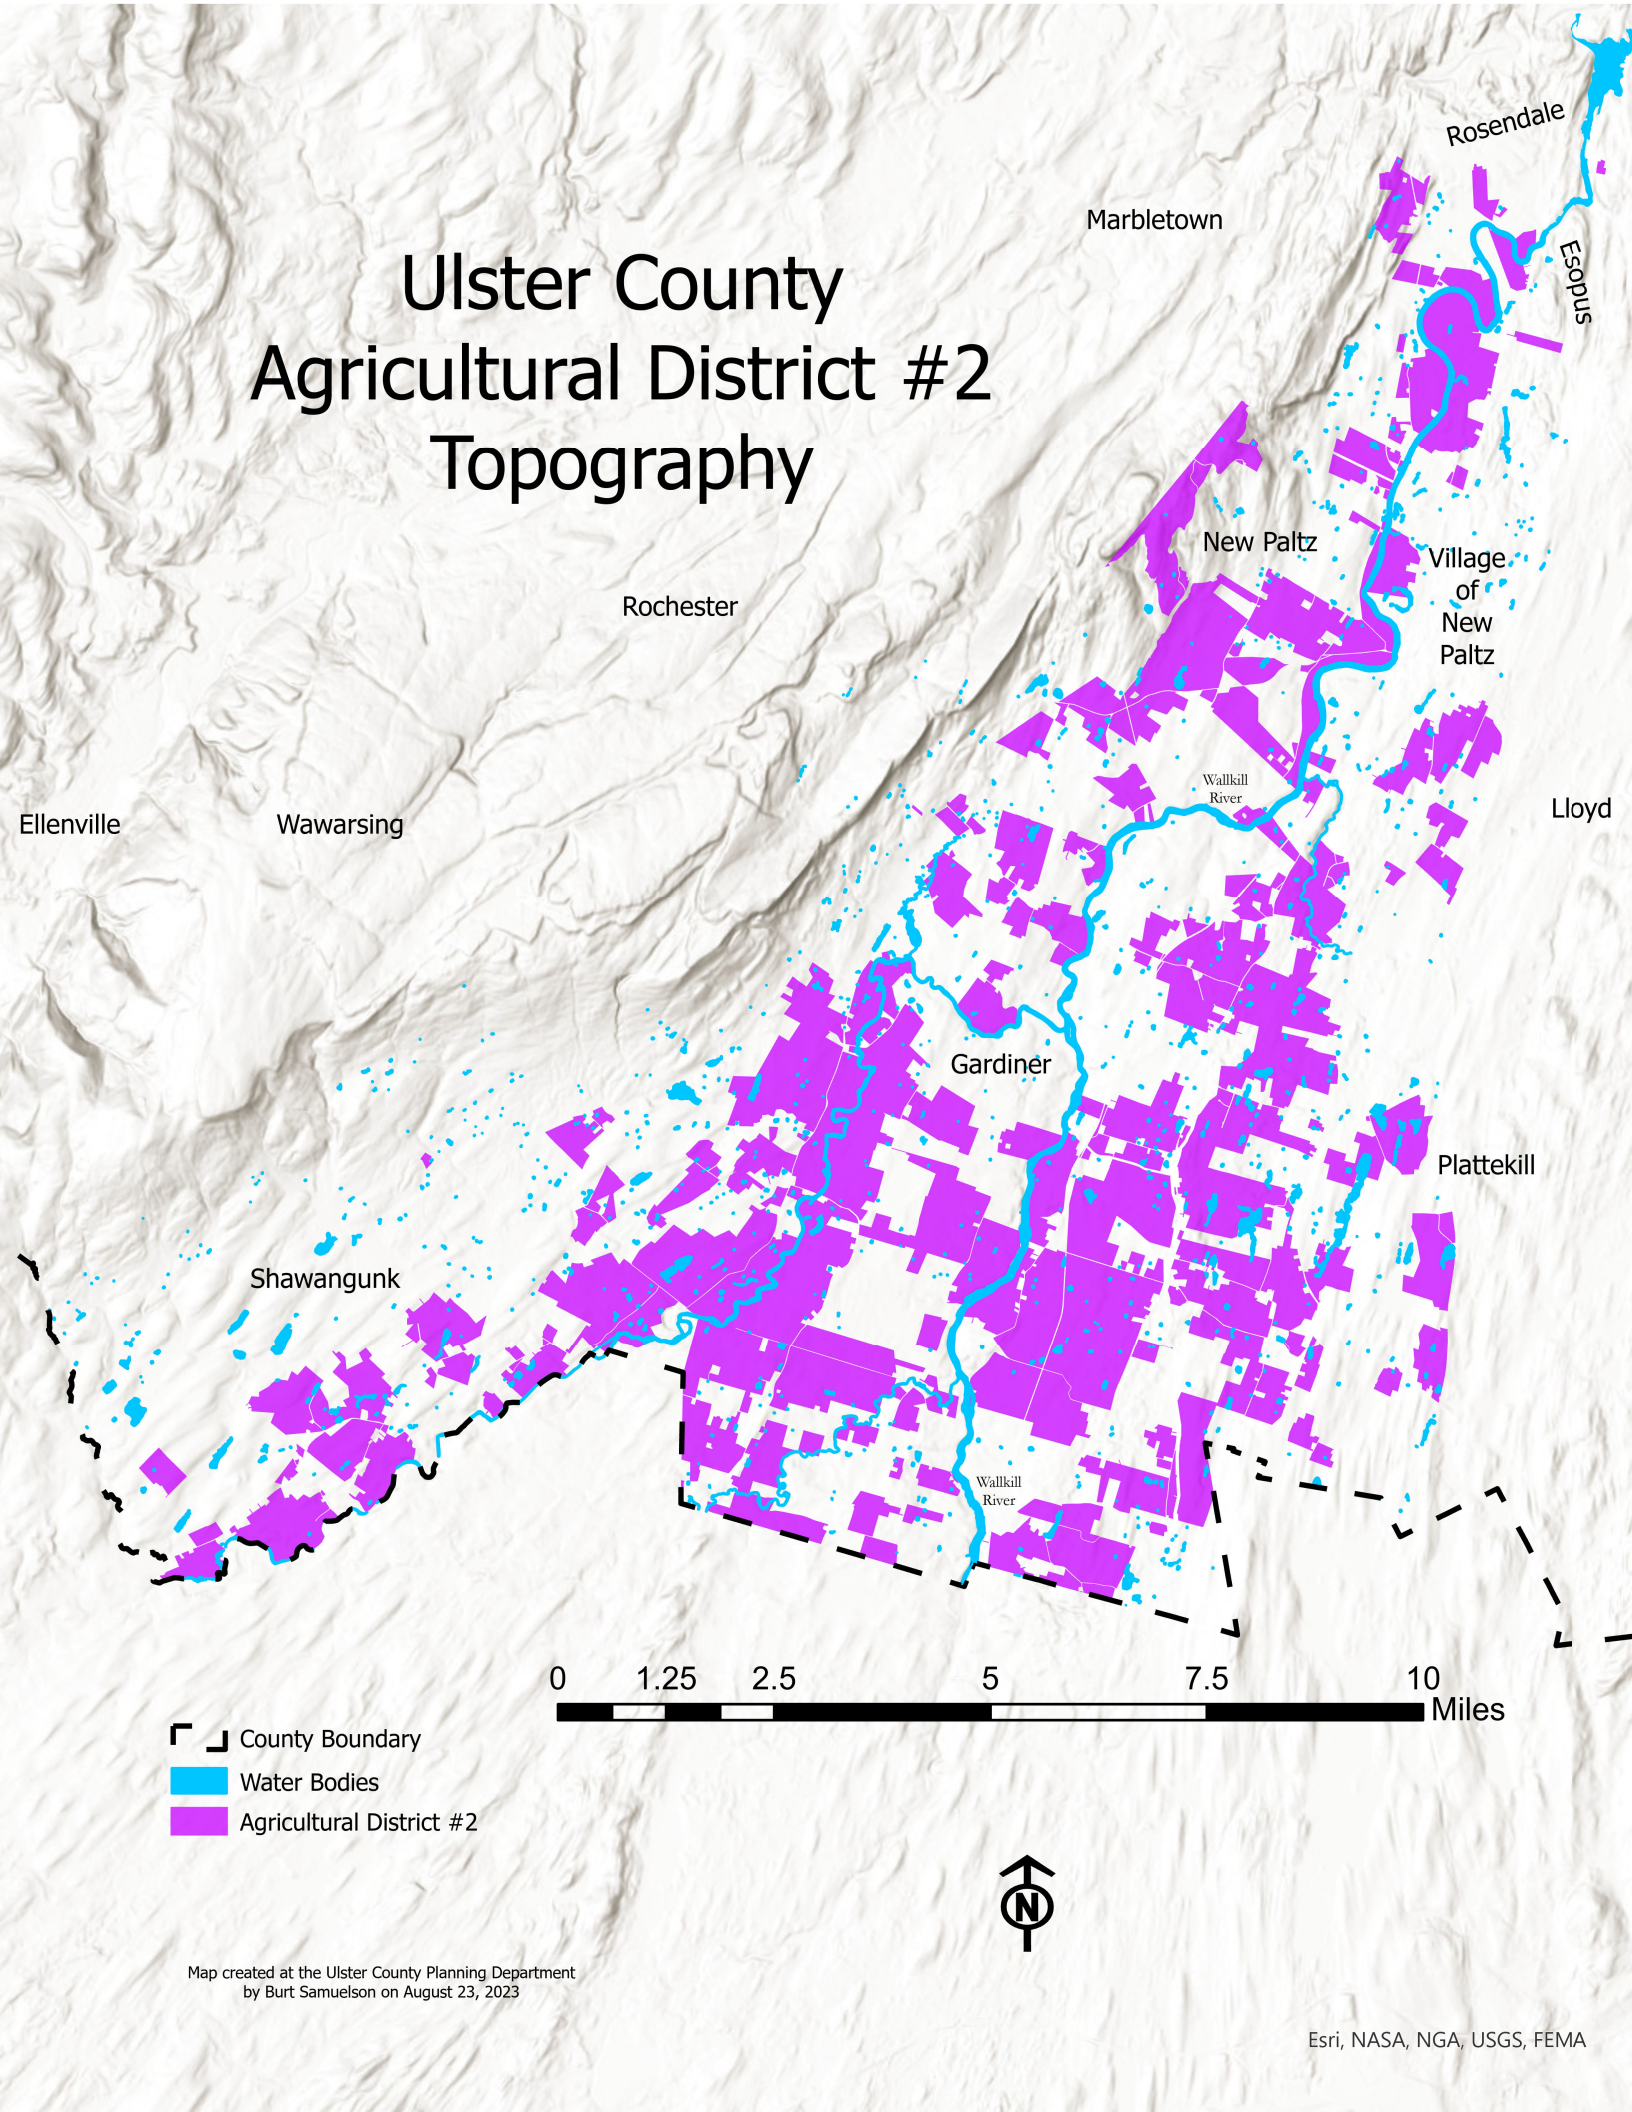

# Ulster County Agricultural District #2 Topography

Ellenville      Wawarsing      Rochester      Marbletown      Rosendale

Shawangunk      Gardiner      New Paltz      Village of New Paltz      Lloyd

0      1.25      2.5      5      7.5      10 Miles

- County Boundary
- Water Bodies
- Agricultural District #2

Map created at the Ulster County Planning Department  
by Burt Samuelson on August 23, 2023

Esri, NASA, NGA, USGS, FEMA